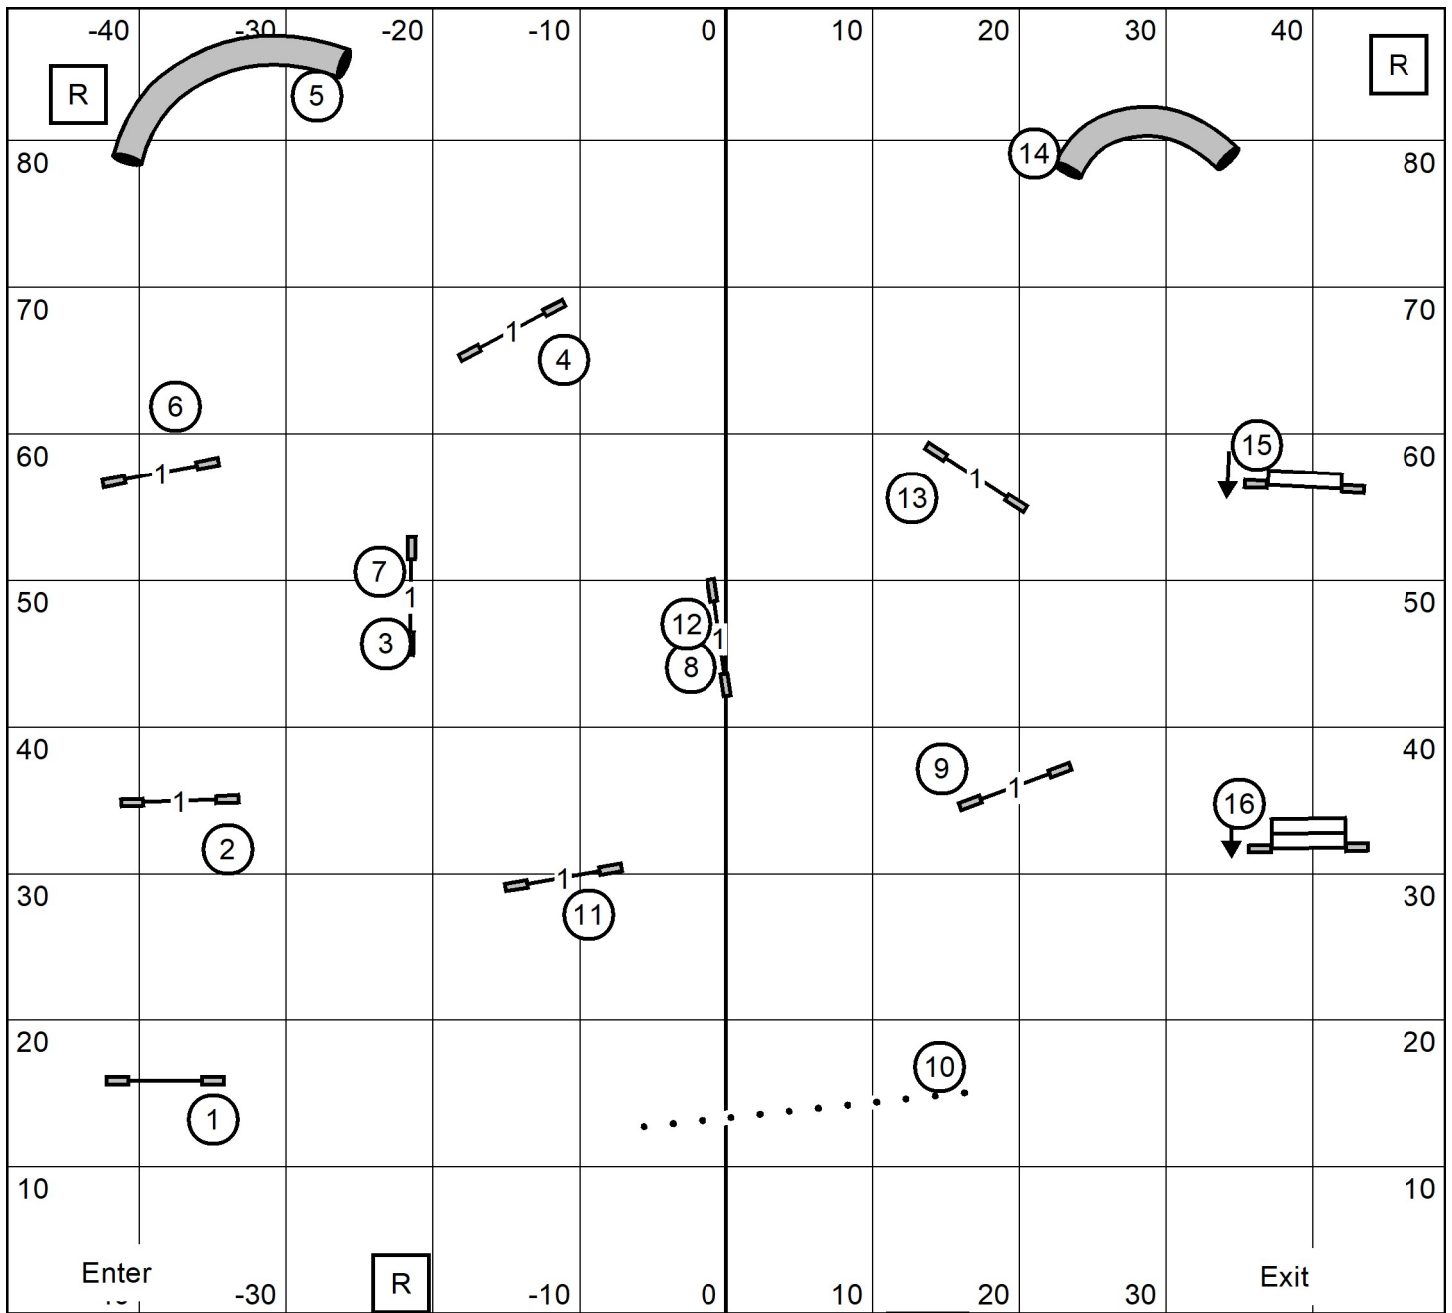

Bell County Kennel Club
 Belton, Tx.
 SATURDAY JULY 6 2024
 Judge: Pam Johnson

T/S

TIME 2 BEAT
 98 x 99

Bell County Kennel Club
 Belton, Tx.
 SATURDAY JULY 6 2024
 Judge: Pam Johnson

T/S

EX MAS JWW
 98 x 99

Bell County Kennel Club
 Belton, Tx.
 SATURDAY JULY 6 2024
 Judge: Pam Johnson

T/S

PREMIER JWW
 98 x 99

Bell County Kennel Club
 Belton, Tx.
 SATURDAY JULY 6 2024
 Judge: Pam Johnson

T/S

OPEN JWW
 98 x 99

Bell County Kennel Club
 Belton, Tx.
 SATURDAY JULY 6 2024
 Judge: Pam Johnson

T/S

NOVICE JWW
 98 x 99