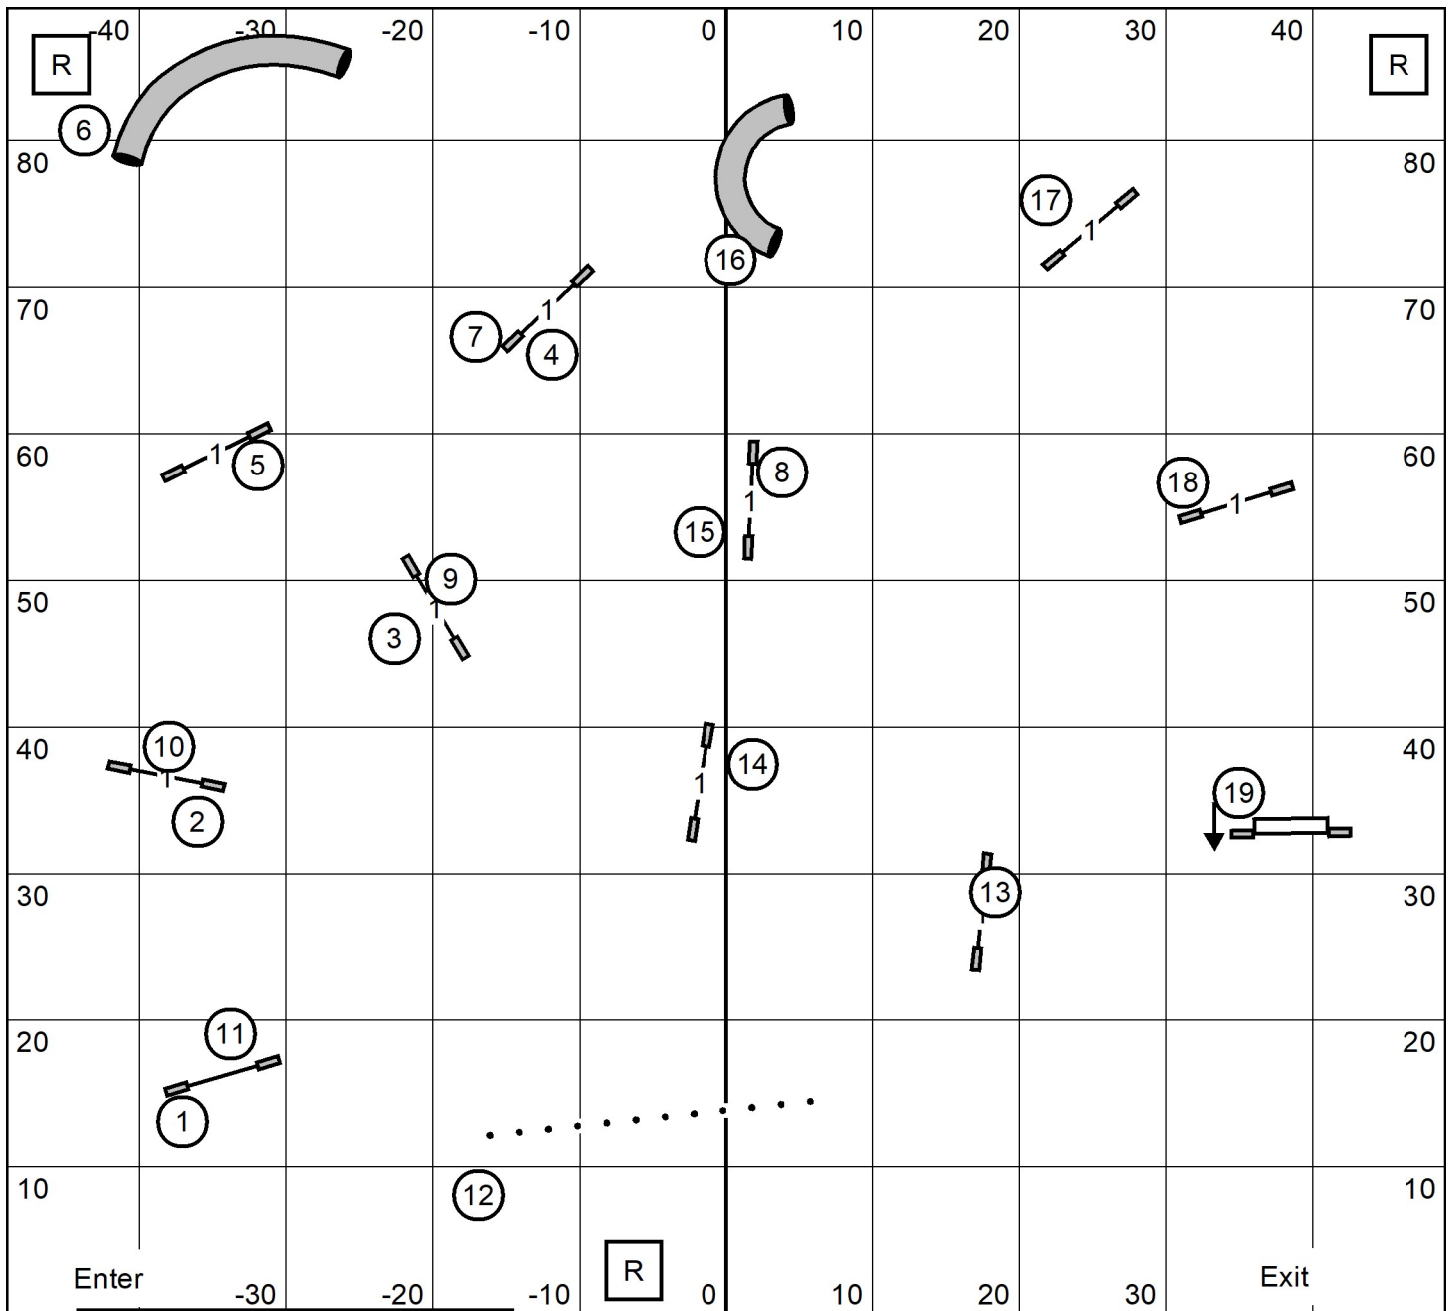

Bell County Kennel Club
 Belton, Tx.
 SATURDAY JULY 6 2024
 Judge: Pam Johnson

T/S

TIME 2 BEAT
 98 x 99

Bell County Kennel Club
 Belton, Tx.
 SATURDAY JULY 6 2024
 Judge: Pam Johnson

T/S

EX MAS JWW
 98 x 99

Bell County Kennel Club
 Belton, Tx.
 SATURDAY JULY 6 2024
 Judge: Pam Johnson

T/S

PREMIER JWW
 98 x 99

Bell County Kennel Club
 Belton, Tx.
 SATURDAY JULY 6 2024
 Judge: Pam Johnson

T/S

OPEN JWW
 98 x 99

Bell County Kennel Club
 Belton, Tx.
 SATURDAY JULY 6 2024
 Judge: Pam Johnson

T/S

NOVICE JWW
 98 x 99