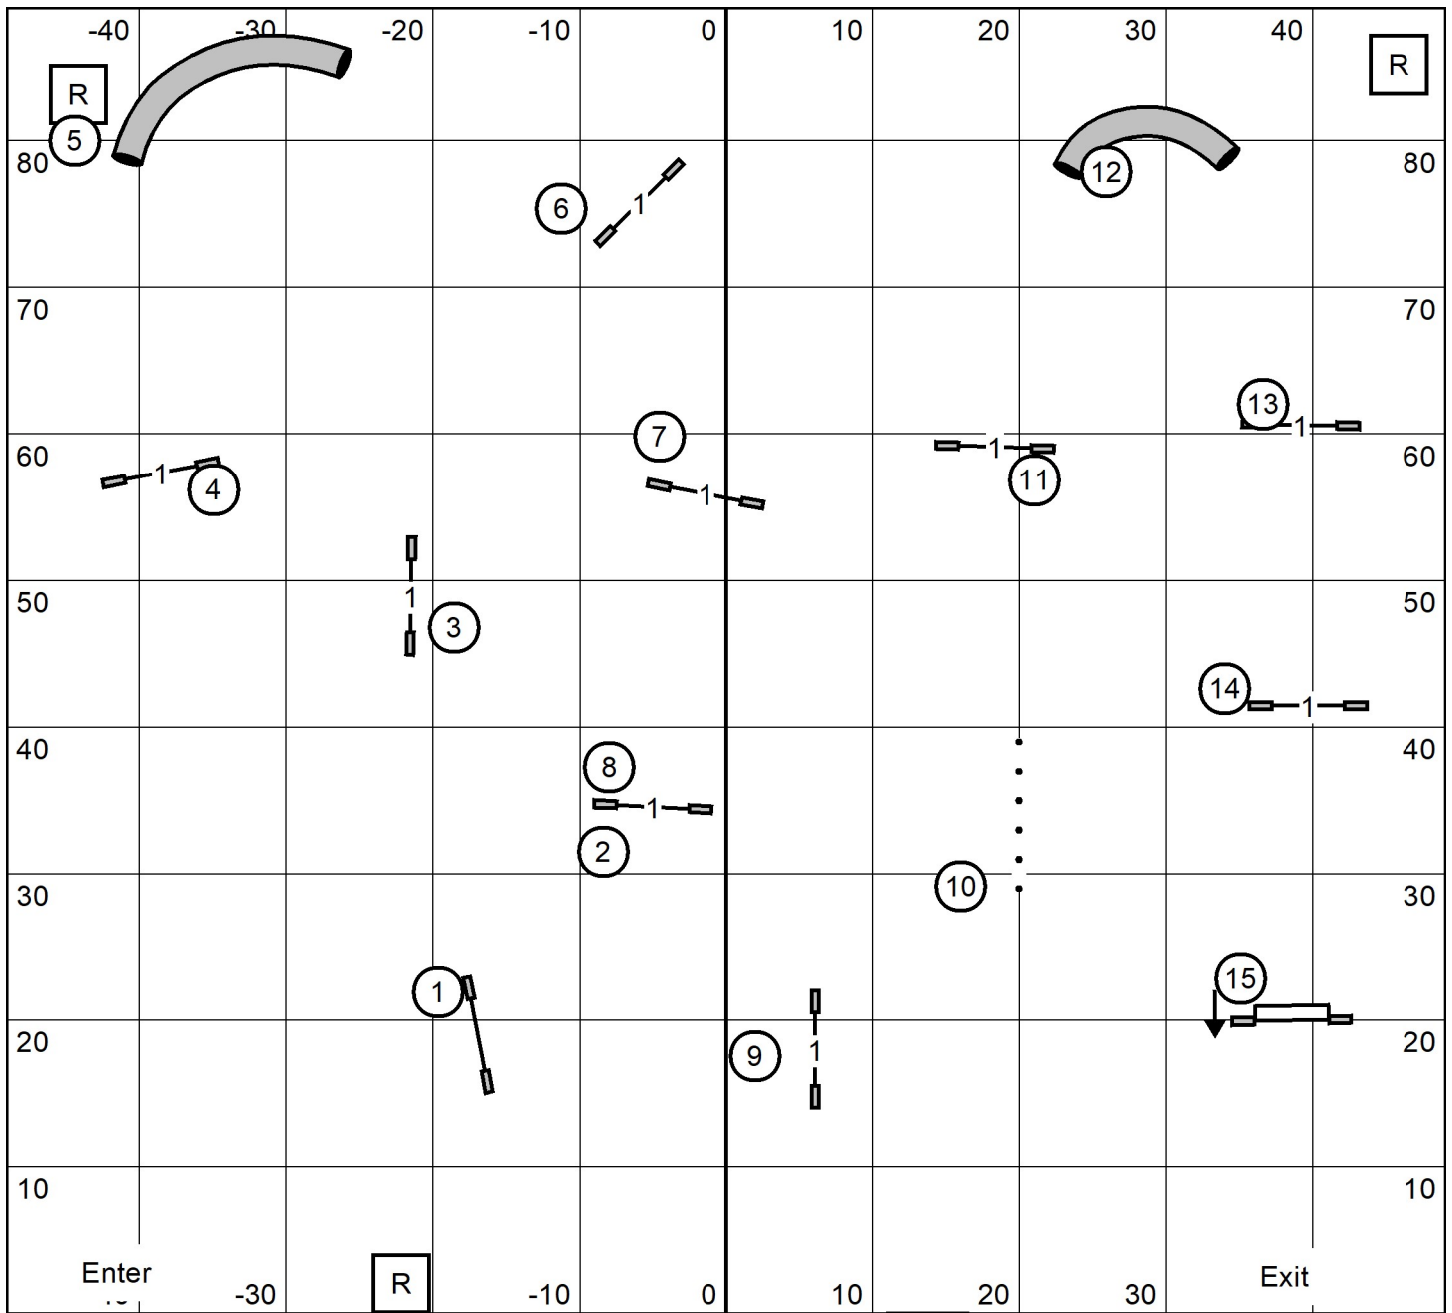

Bell County Kennel Club
 Belton, Tx.
 SATURDAY JULY 6 2024
 Judge: Pam Johnson

T/S

PREMIER JWW
 98 x 99

Bell County Kennel Club
 Belton, Tx.
 SATURDAY JULY 6 2024
 Judge: Pam Johnson

T/S

OPEN JWW
 98 x 99

Bell County Kennel Club
 Belton, Tx.
 SATURDAY JULY 6 2024
 Judge: Pam Johnson

T/S

NOVICE JWW
 98 x 99