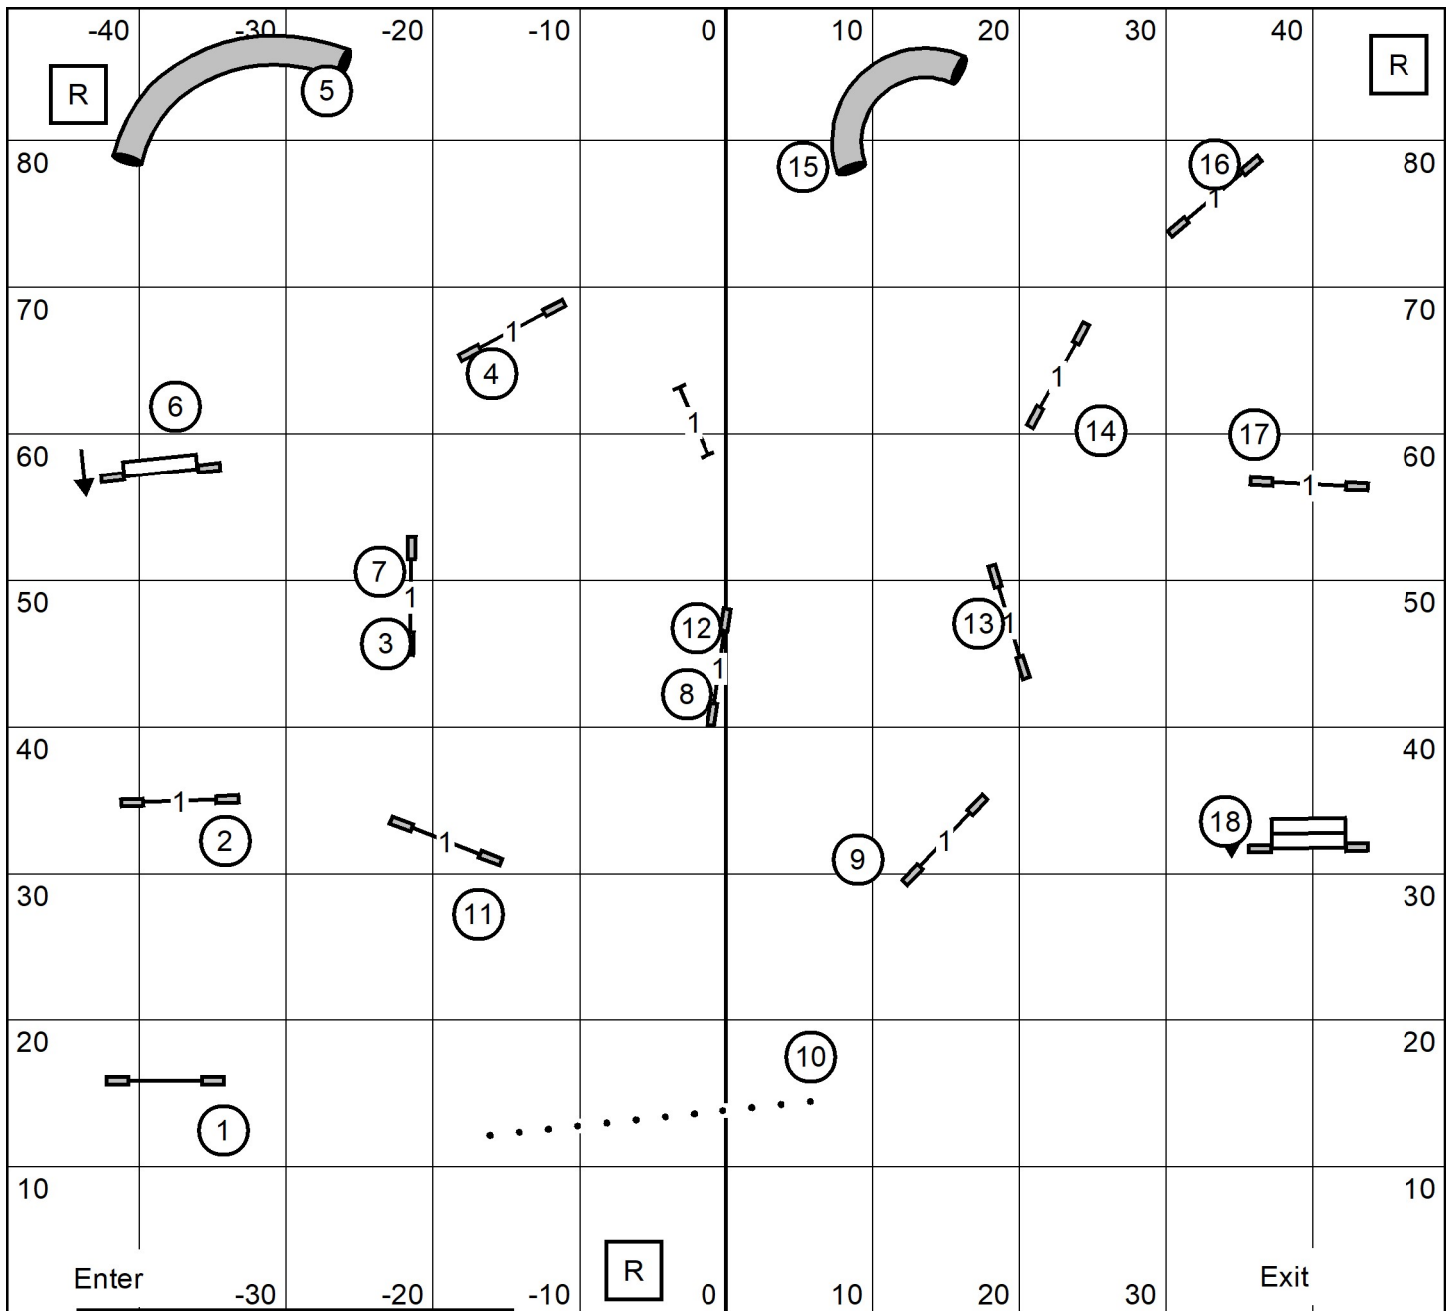

Bell County Kennel Club
 Belton, Tx.
 SATURDAY JULY 6 2024
 Judge: Pam Johnson

T/S

TIME 2 BEAT
 98 x 99

Bell County Kennel Club
 Belton, Tx.
 SATURDAY JULY 6 2024
 Judge: Pam Johnson

T/S

EX MAS JWW
 98 x 99

Bell County Kennel Club
 Belton, Tx.
 SATURDAY JULY 6 2024
 Judge: Pam Johnson

T/S

PREMIER JWW
 98 x 99

Bell County Kennel Club
 Belton, Tx.
 SATURDAY JULY 6 2024
 Judge: Pam Johnson

T/S

OPEN JWW
 98 x 99

Bell County Kennel Club
 Belton, Tx.
 SATURDAY JULY 6 2024
 Judge: Pam Johnson

T/S

NOVICE JWW
 98 x 99