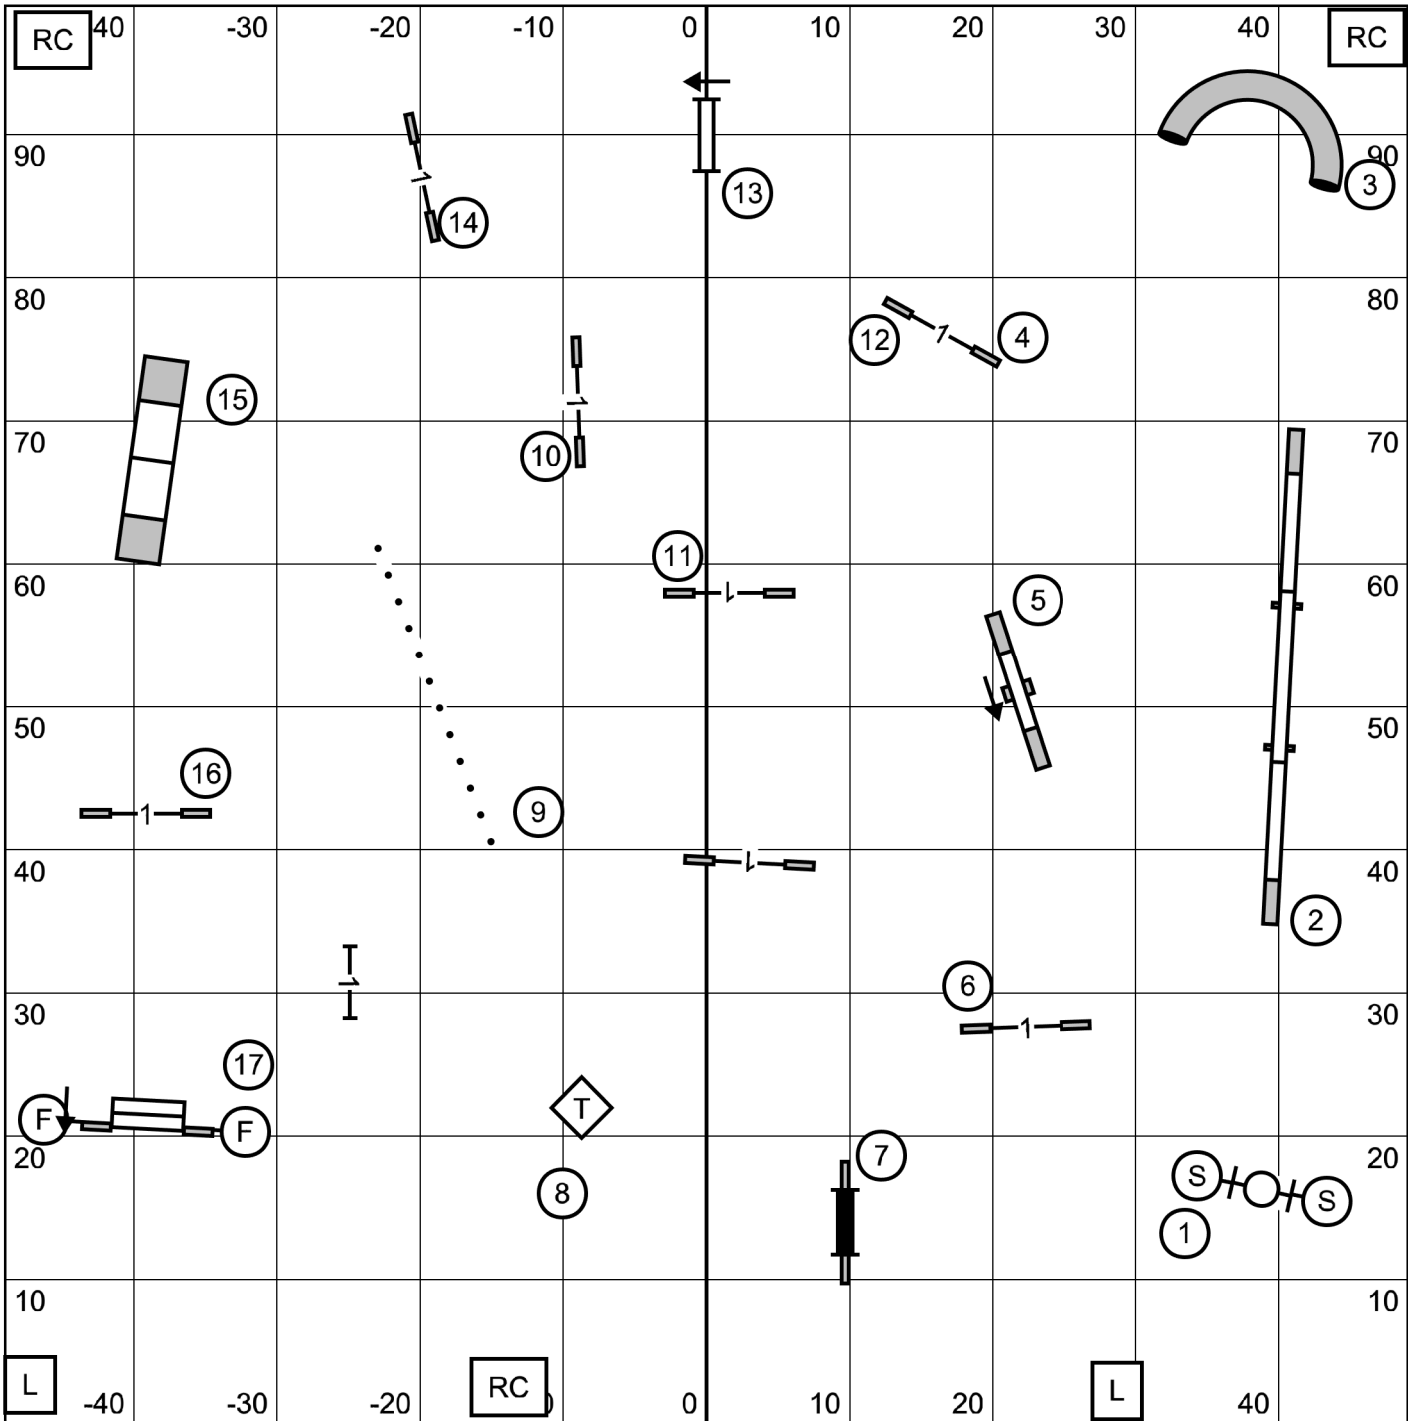

E-Timers

EXIT

BELL COUNTY KENNEL CLUB  
 Saturday August 10 2024 FAST  
 Indoors on Packed Dirt 98 X 99  
 Judge Jack Cadalso

ENTER

Master 7-5-3 dash line  
 Open 7-5 solid line  
 Novice 7-5 dot line

E-Timers

EXIT

BELL COUNTY KENNEL CLUB  
 Saturday August 10 2024 EX/MASTER STD  
 Indoors on Packed Dirt 98 X 99  
 Judge Jack Cadalso

Enter  
 On The Line at # 14

E-Timers

EXIT

BELL COUNTY KENNEL CLUB  
 Saturday August 10 2024 OPEN STD  
 Indoors on Packed Dirt 98 X 99  
 Judge Jack Cadalso

Enter  
 On The Line at # 12

E-Timers

EXIT

BELL COUNTY KENNEL CLUB  
 Saturday August 10 2024 NOVICE STD  
 Indoors on Packed Dirt 98 X 99  
 Judge Jack Cadalso

Enter  
 On The Line at # 12  
 PANEL

ENTER  
Next Dog In @ # 13

BELL COUNTY KENNEL CLUB  
Saturday August 10 2024 EX/MASTER JWW  
Indoors on Packed Dirt 98 X 89  
Judge Jack Cadalso

EXIT  
E-Timers

Enter  
In at # 14  
Triple

Travis County Kennel Club  
Friday August 9 2024 OPEN JWW  
Indoors On Packed Dirt 98 X 89  
Judge Jack Cadalso