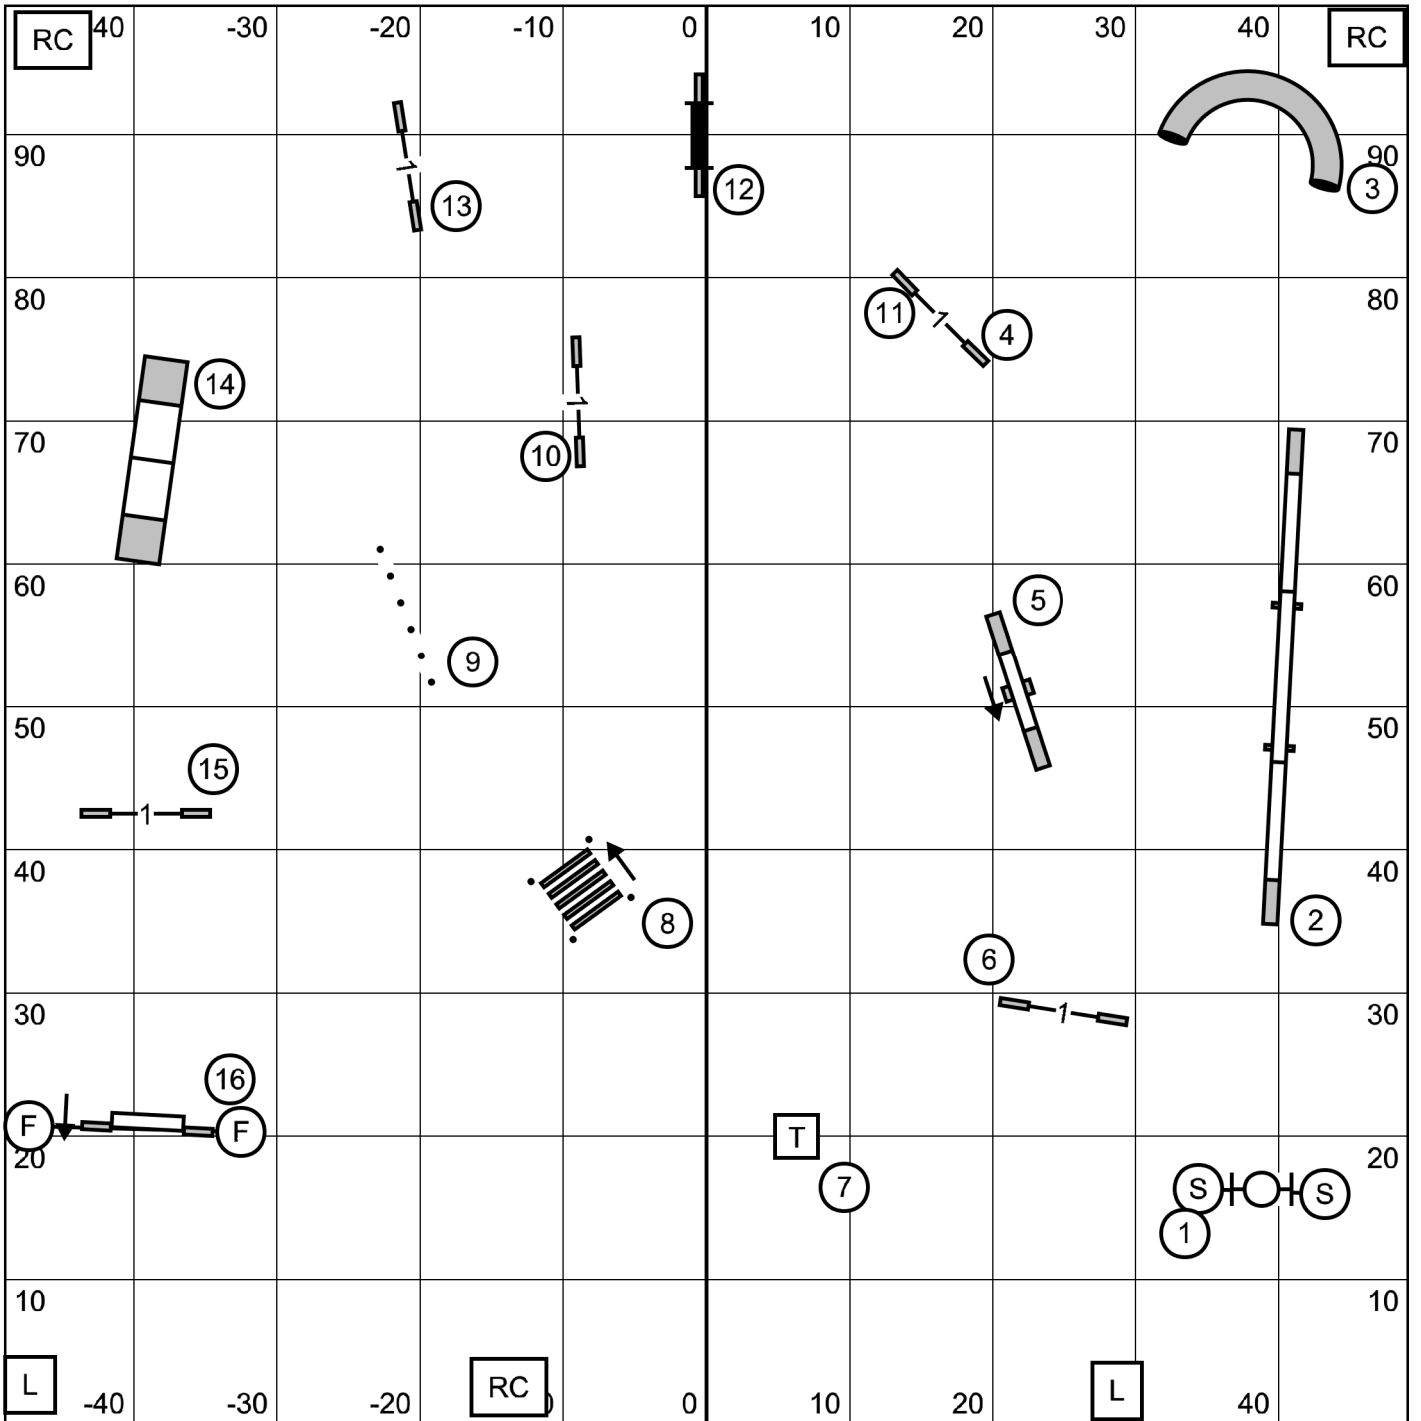

E-Timers

EXIT

BELL COUNTY KENNEL CLUB  
 Saturday August 10 2024 FAST  
 Indoors on Packed Dirt 98 X 99  
 Judge Jack Cadalso

ENTER

Master 7-5-3 dash line  
 Open 7-5 solid line  
 Novice 7-5 dot line

E-Timers

EXIT

BELL COUNTY KENNEL CLUB  
 Saturday August 10 2024 EX/MASTER STD  
 Indoors on Packed Dirt 98 X 99  
 Judge Jack Cadalso

Enter  
 On The Line at # 14

E-Timers

EXIT

BELL COUNTY KENNEL CLUB  
 Saturday August 10 2024 OPEN STD  
 Indoors on Packed Dirt 98 X 99  
 Judge Jack Cadalso

Enter  
 On The Line at # 12

E-Timers

EXIT

BELL COUNTY KENNEL CLUB  
 Saturday August 10 2024 NOVICE STD  
 Indoors on Packed Dirt 98 X 99  
 Judge Jack Cadalso

Enter  
 On The Line at # 12  
 PANEL

ENTER  
Next Dog In @ # 13

BELL COUNTY KENNEL CLUB  
Saturday August 10 2024 EX/MASTER JWW  
Indoors on Packed Dirt 98 X 89  
Judge Jack Cadalso

EXIT  
E-Timers

Enter  
In at # 14  
Triple

Travis County Kennel Club  
Friday August 9 2024 OPEN JWW  
Indoors On Packed Dirt 98 X 89  
Judge Jack Cadalso