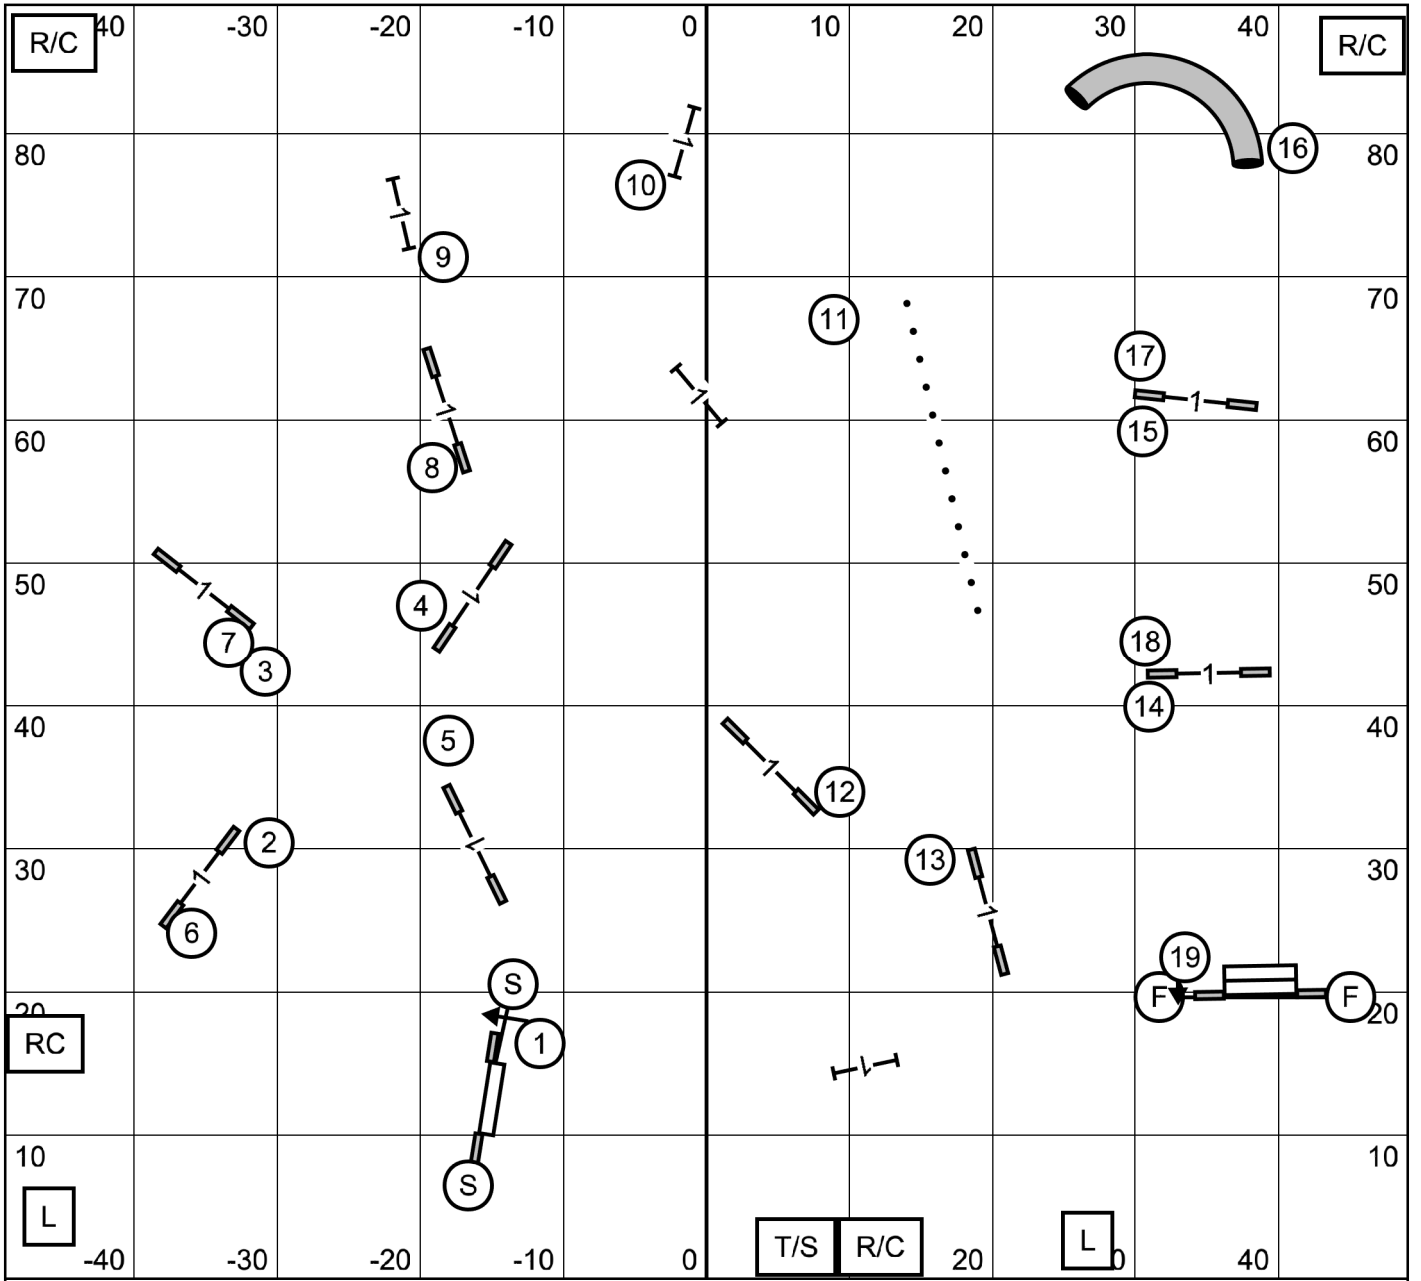

E-Timers

EXIT

BELL COUNTY KENNEL CLUB  
 Saturday August 10 2024 FAST  
 Indoors on Packed Dirt 98 X 99  
 Judge Jack Cadalso

ENTER

Master 7-5-3 dash line  
 Open 7-5 solid line  
 Novice 7-5 dot line

E-Timers

EXIT

BELL COUNTY KENNEL CLUB  
 Saturday August 10 2024 EX/MASTER STD  
 Indoors on Packed Dirt 98 X 99  
 Judge Jack Cadalso

Enter  
 On The Line at # 14

E-Timers

EXIT

BELL COUNTY KENNEL CLUB  
 Saturday August 10 2024 OPEN STD  
 Indoors on Packed Dirt 98 X 99  
 Judge Jack Cadalso

Enter  
 On The Line at # 12

E-Timers

EXIT

BELL COUNTY KENNEL CLUB  
 Saturday August 10 2024 NOVICE STD  
 Indoors on Packed Dirt 98 X 99  
 Judge Jack Cadalso

Enter  
 On The Line at # 12  
 PANEL

ENTER  
Next Dog In @ # 13

BELL COUNTY KENNEL CLUB  
Saturday August 10 2024 EX/MASTER JWW  
Indoors on Packed Dirt 98 X 89  
Judge Jack Cadalso

EXIT  
E-Timers

Enter  
In at # 14  
Triple

Travis County Kennel Club  
Friday August 9 2024 OPEN JWW  
Indoors On Packed Dirt 98 X 89  
Judge Jack Cadalso