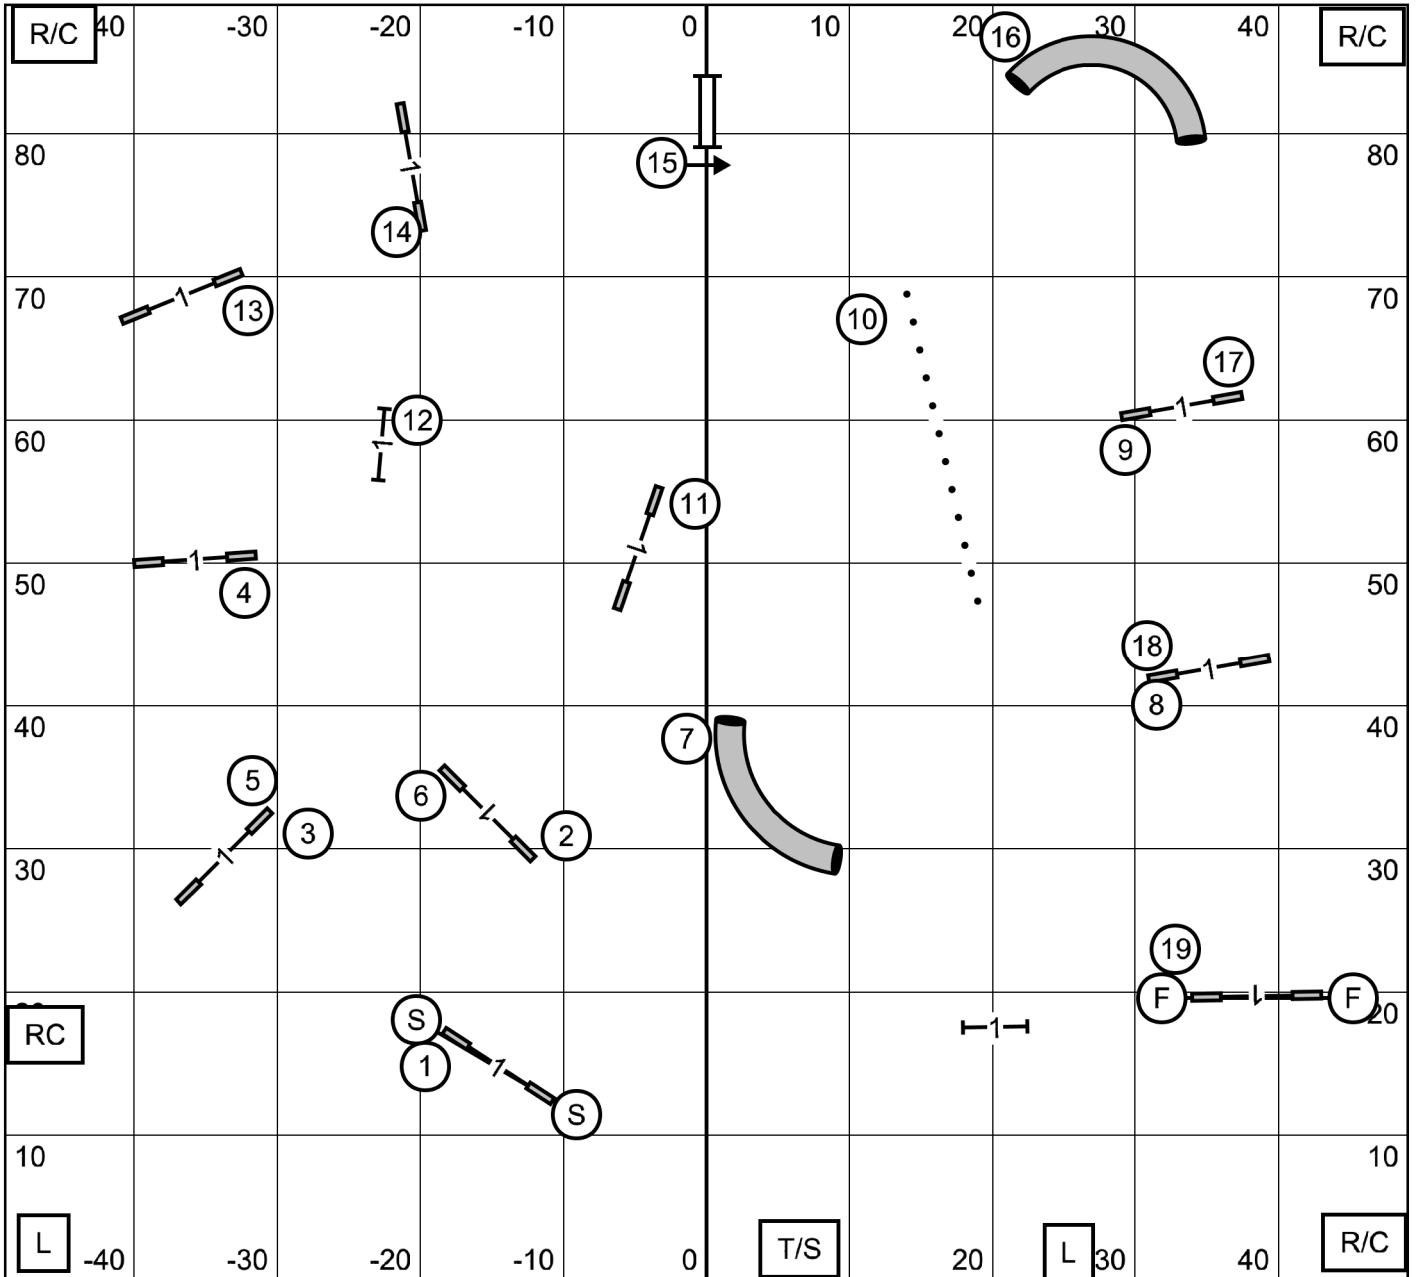

E-Timers

EXIT

BELL COUNTY KENNEL CLUB  
 Saturday August 10 2024 FAST  
 Indoors on Packed Dirt 98 X 99  
 Judge Jack Cadalso

ENTER

Master 7-5-3 dash line  
 Open 7-5 solid line  
 Novice 7-5 dot line

E-Timers

EXIT

BELL COUNTY KENNEL CLUB  
 Saturday August 10 2024 EX/MASTER STD  
 Indoors on Packed Dirt 98 X 99  
 Judge Jack Cadalso

Enter  
 On The Line at # 14

E-Timers

EXIT

BELL COUNTY KENNEL CLUB  
 Saturday August 10 2024 OPEN STD  
 Indoors on Packed Dirt 98 X 99  
 Judge Jack Cadalso

BELL COUNTY KENNEL CLUB  
Saturday August 10 2024 EX/MASTER JWW  
Indoors on Packed Dirt 98 X 89  
Judge Jack Cadalso

EXIT  
E-Timers

Enter  
In at # 14  
Triple

Travis County Kennel Club  
Friday August 9 2024 OPEN JWW  
Indoors On Packed Dirt 98 X 89  
Judge Jack Cadalso

Exit

ENTER

Next Dog In @ # 13

BELL COUNTY KENNEL CLUB  
 Saturday August 10 2024 NOVICE JWW  
 Indoors on Packed Dirt 98 X 89  
 Judge Jack Cadalso

EXIT

E-Timers

ENTER

Next Dog In @ # 13