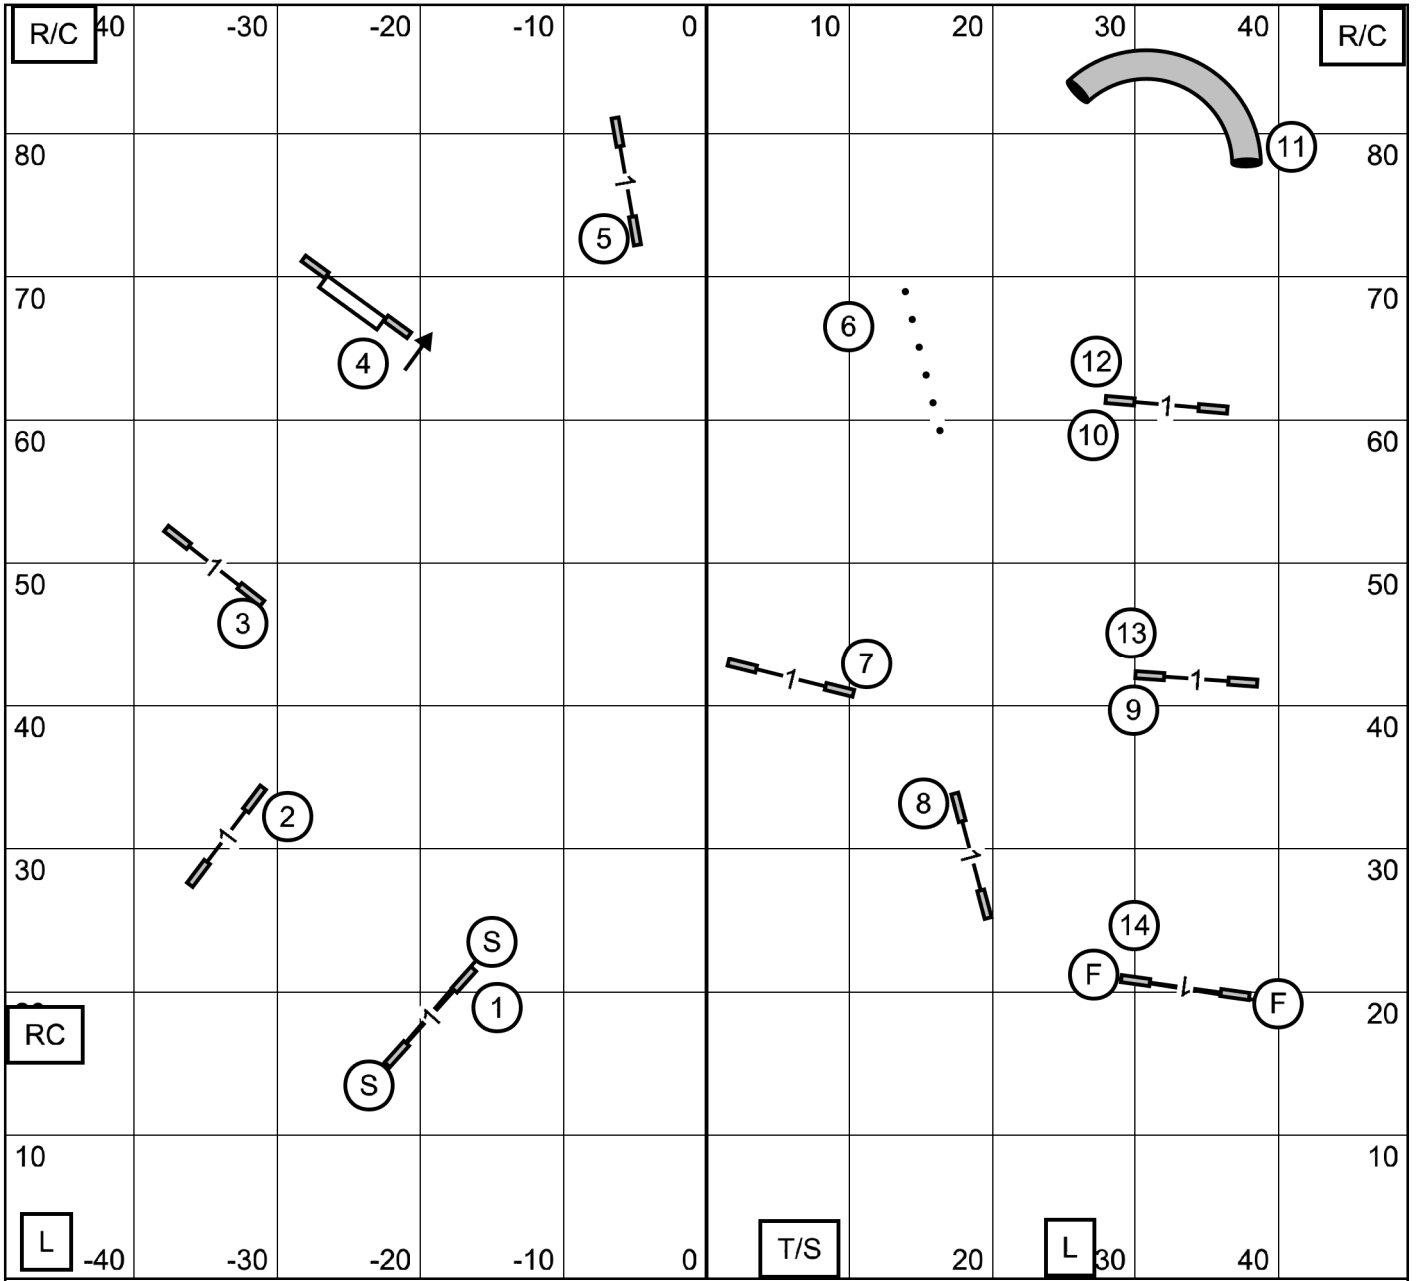

ENTER

Next Dog In @ # 13

BELL COUNTY KENNEL CLUB
Saturday August 10 2024 NOVICE JWW
Indoors on Packed Dirt 98 X 89
Judge Jack Cadalso

EXIT

E-Timers