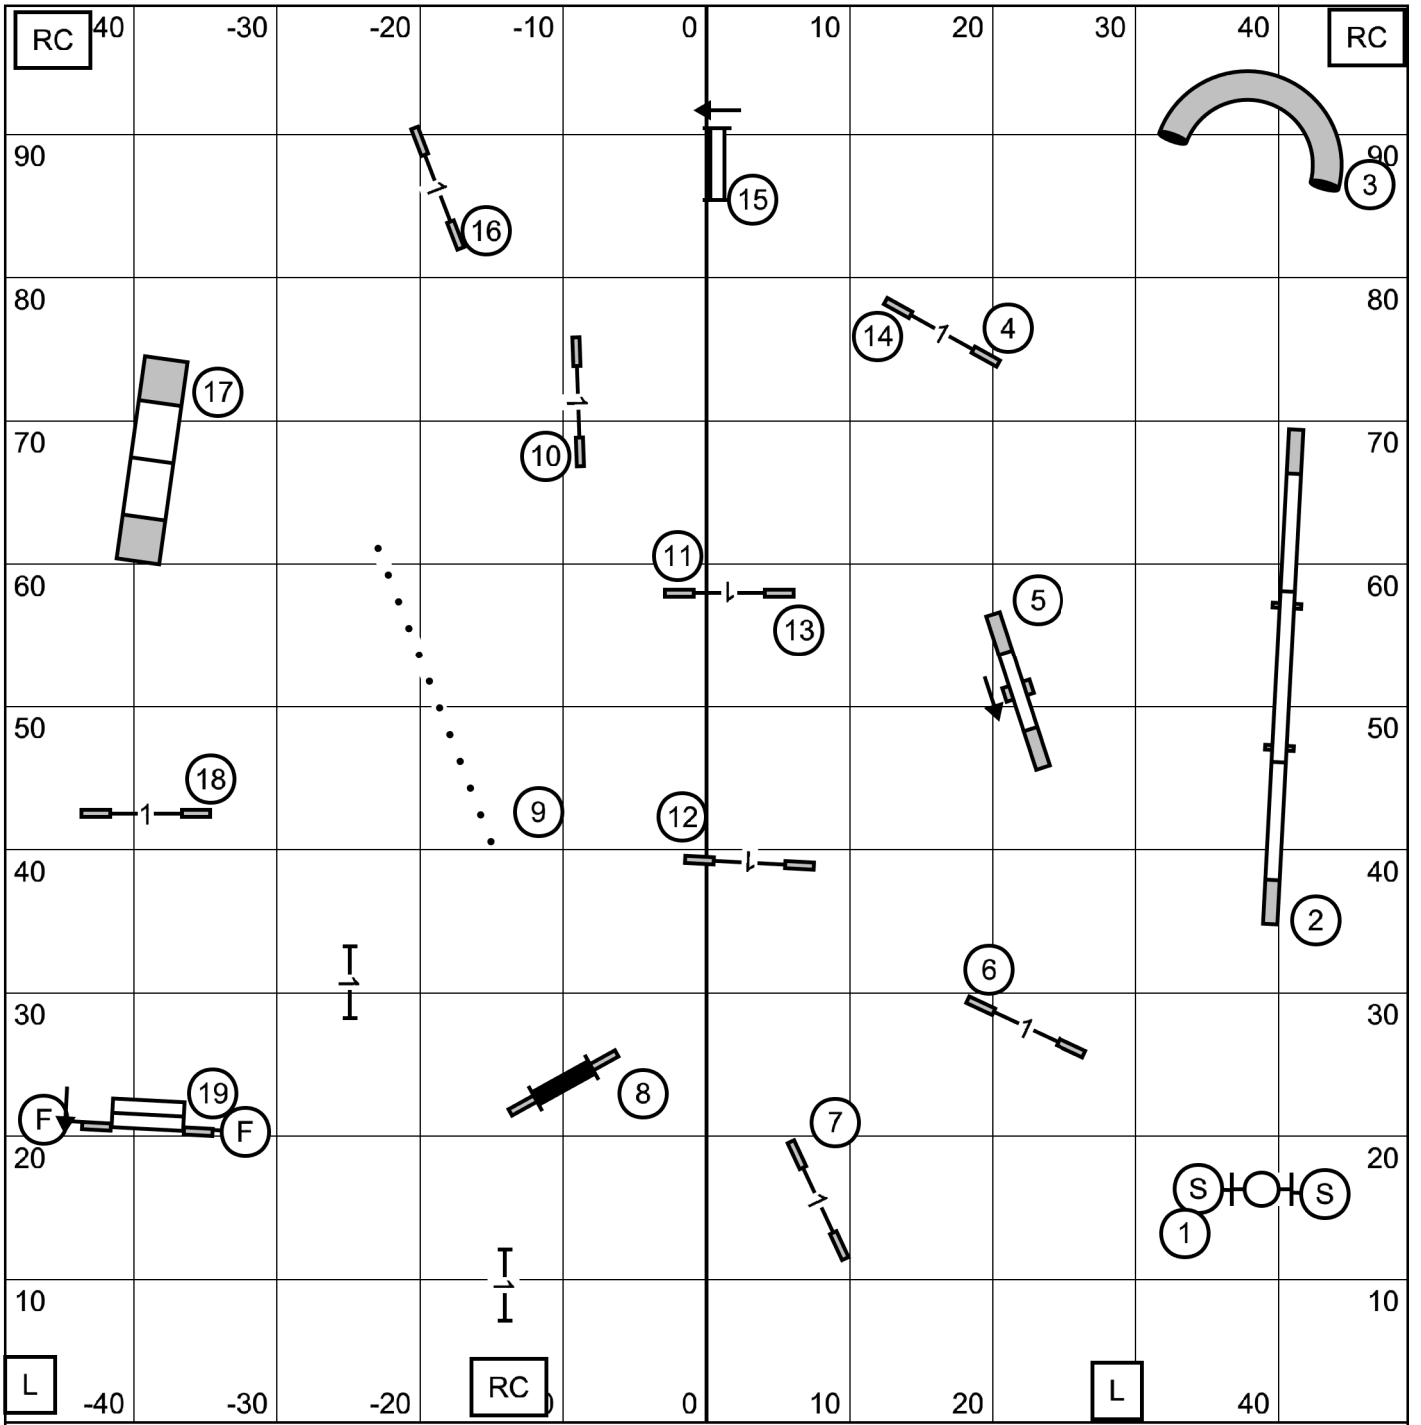

E-Timers

EXIT

BELL COUNTY KENNEL CLUB  
 Saturday August 10 2024 FAST  
 Indoors on Packed Dirt 98 X 99  
 Judge Jack Cadalso

ENTER

Master 7-5-3 dash line  
 Open 7-5 solid line  
 Novice 7-5 dot line

E-Timers

EXIT

BELL COUNTY KENNEL CLUB  
 Saturday August 10 2024 EX/MASTER STD  
 Indoors on Packed Dirt 98 X 99  
 Judge Jack Cadalso

Enter  
 On The Line at # 14

E-Timers

EXIT

BELL COUNTY KENNEL CLUB  
 Saturday August 10 2024 OPEN STD  
 Indoors on Packed Dirt 98 X 99  
 Judge Jack Cadalso

Enter  
 On The Line at # 12

E-Timers

EXIT

BELL COUNTY KENNEL CLUB  
 Saturday August 10 2024 NOVICE STD  
 Indoors on Packed Dirt 98 X 99  
 Judge Jack Cadalso

Enter  
 On The Line at # 12  
 PANEL

ENTER  
Next Dog In @ # 13

BELL COUNTY KENNEL CLUB  
Saturday August 10 2024 EX/MASTER JWW  
Indoors on Packed Dirt 98 X 89  
Judge Jack Cadalso

EXIT  
E-Timers

Enter  
In at # 14  
Triple

Travis County Kennel Club  
Friday August 9 2024 OPEN JWW  
Indoors On Packed Dirt 98 X 89  
Judge Jack Cadalso