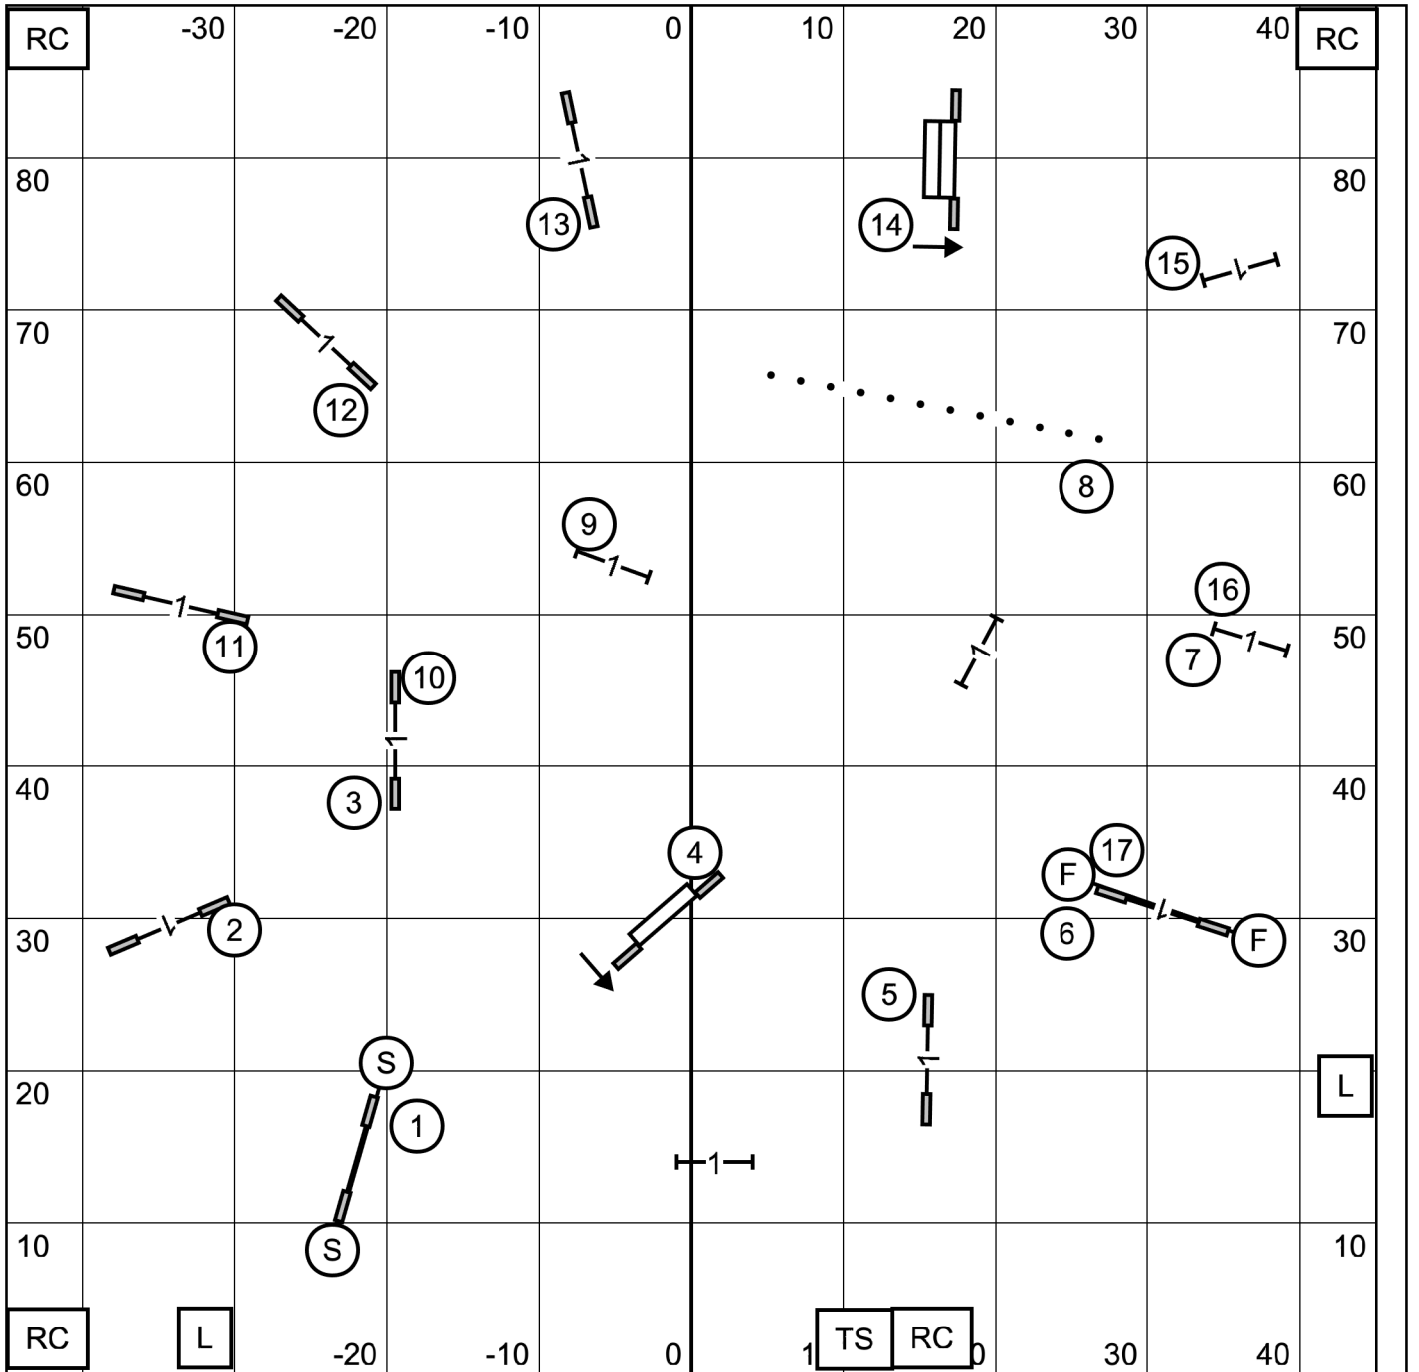

E-Timers

EXIT

BELL COUNTY KENNEL CLUB  
 Saturday August 10 2024 FAST  
 Indoors on Packed Dirt 98 X 99  
 Judge Jack Cadalso

ENTER

Master 7-5-3 dash line  
 Open 7-5 solid line  
 Novice 7-5 dot line

E-Timers

EXIT

BELL COUNTY KENNEL CLUB  
 Saturday August 10 2024 EX/MASTER STD  
 Indoors on Packed Dirt 98 X 99  
 Judge Jack Cadalso

Enter  
 On The Line at # 14

E-Timers

EXIT

BELL COUNTY KENNEL CLUB  
 Saturday August 10 2024 OPEN STD  
 Indoors on Packed Dirt 98 X 99  
 Judge Jack Cadalso

Enter  
 On The Line at # 12

E-Timers

EXIT

BELL COUNTY KENNEL CLUB  
 Saturday August 10 2024 NOVICE STD  
 Indoors on Packed Dirt 98 X 99  
 Judge Jack Cadalso

Enter  
 On The Line at # 12  
 PANEL

ENTER  
Next Dog In @ # 13

BELL COUNTY KENNEL CLUB  
Saturday August 10 2024 EX/MASTER JWW  
Indoors on Packed Dirt 98 X 89  
Judge Jack Cadalso

EXIT  
E-Timers

Enter  
In at # 14  
Triple

Travis County Kennel Club  
Friday August 9 2024 OPEN JWW  
Indoors On Packed Dirt 98 X 89  
Judge Jack Cadalso