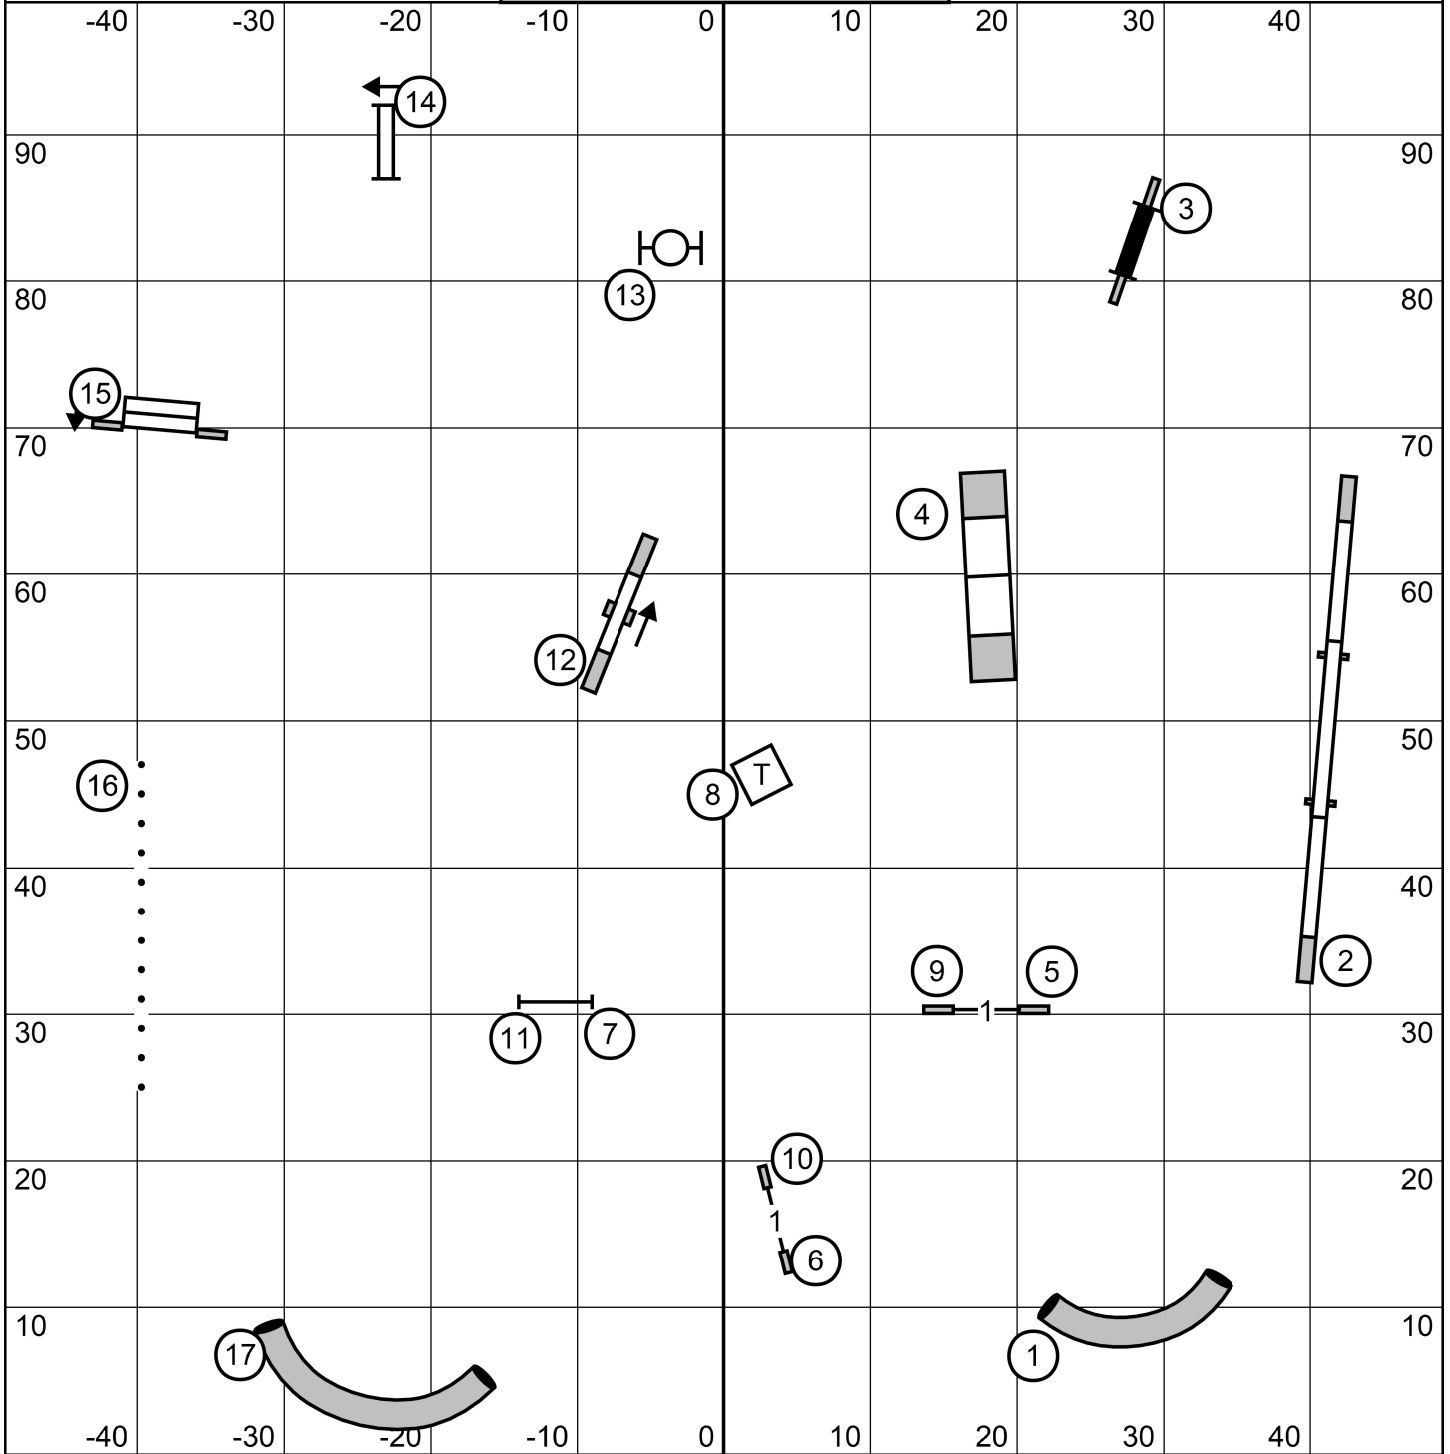

Waco Agility Group
Saturday 12/28/24 OPEN STD
Judge Karl Blakely