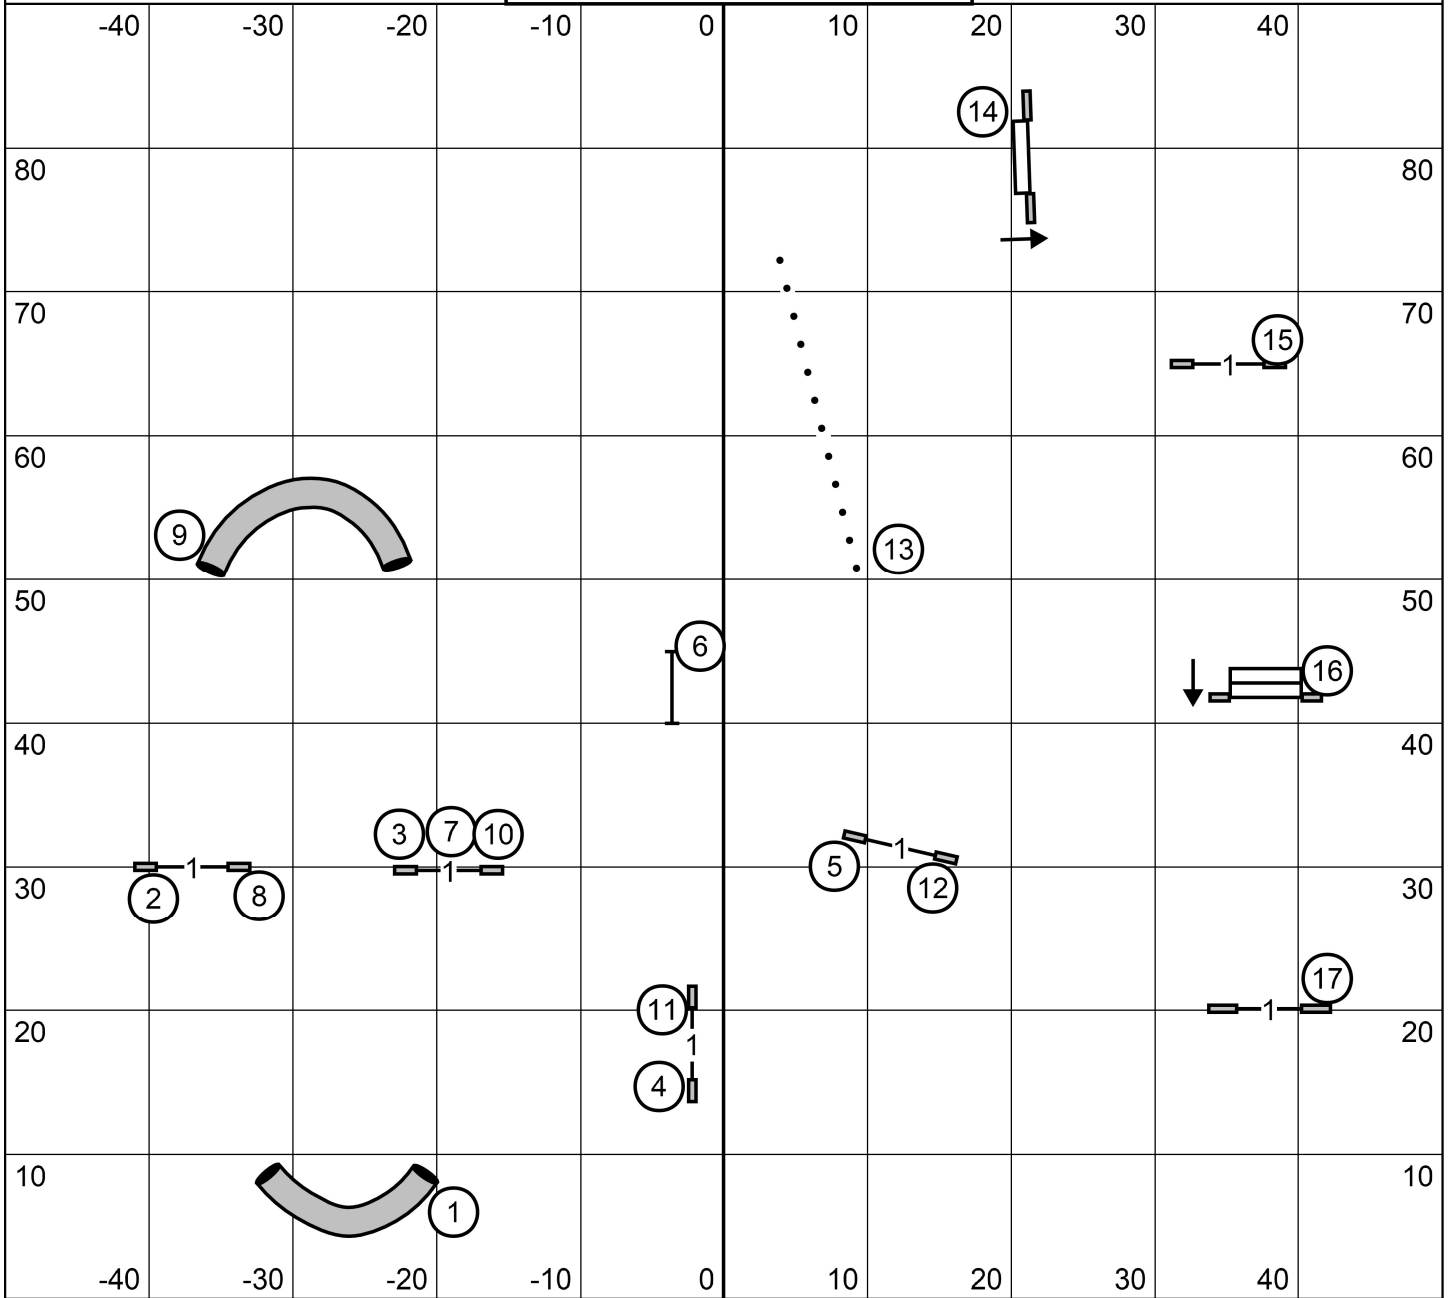

Waco Agility Group
Saturday 12/28/24 OPEN JWW
Judge Karl Blakely