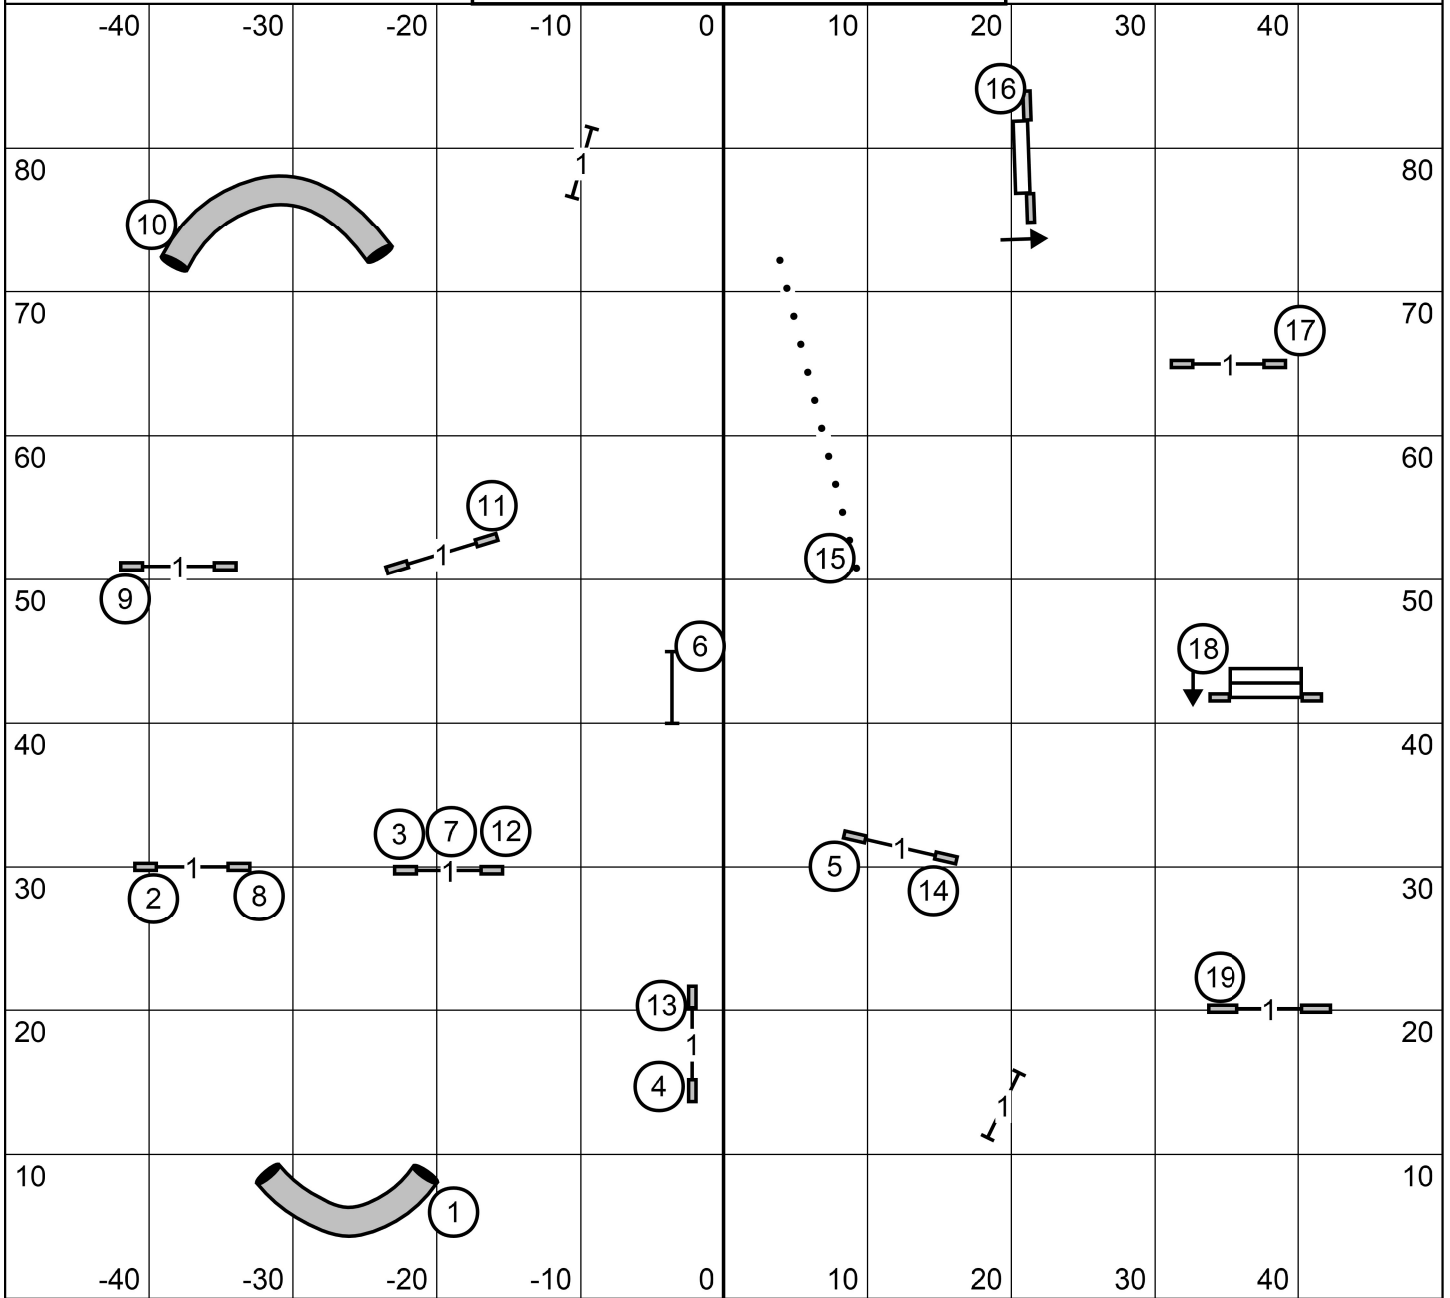

Waco Agility Group
Saturday 12/28/24 EXC/MSTR JWW
Judge Karl Blakely