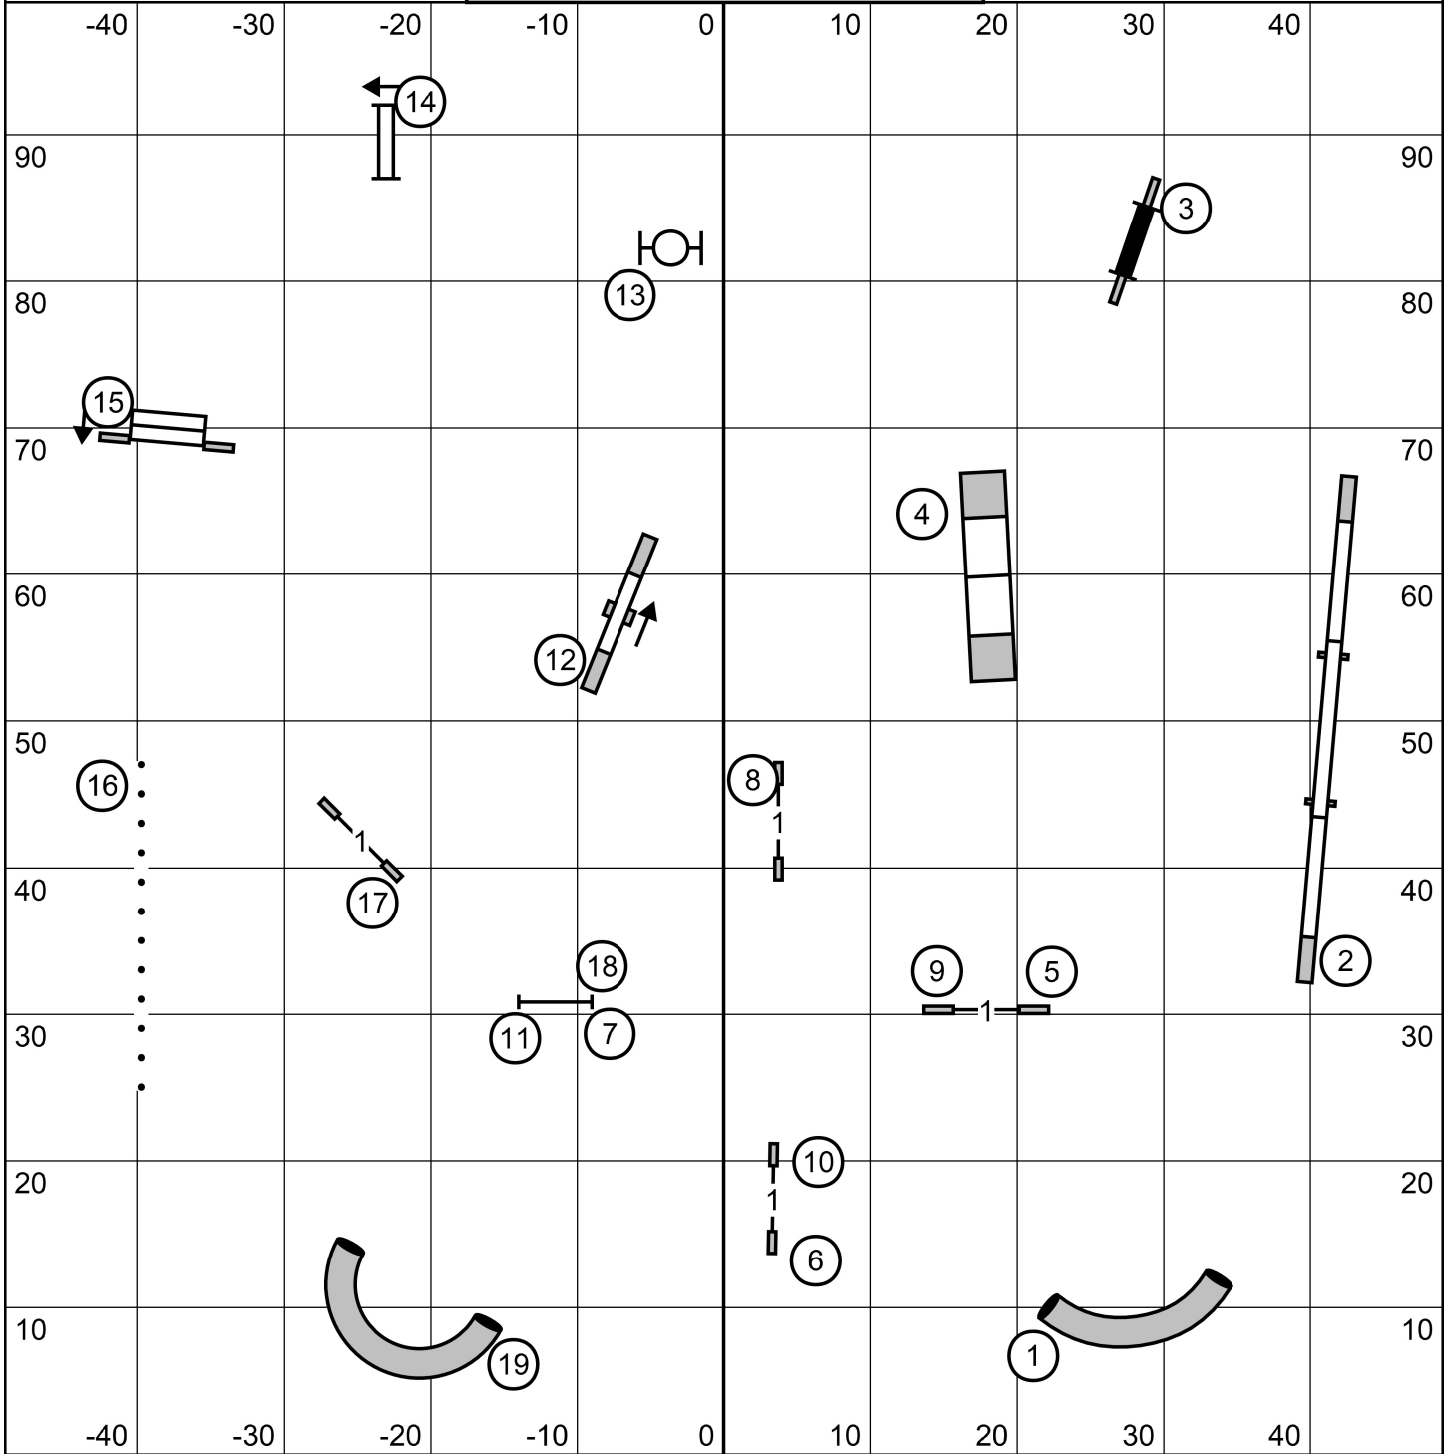

Waco Agility Group
Saturday 12/28/24 EXC/MSTR STD
Judge Karl Blakely