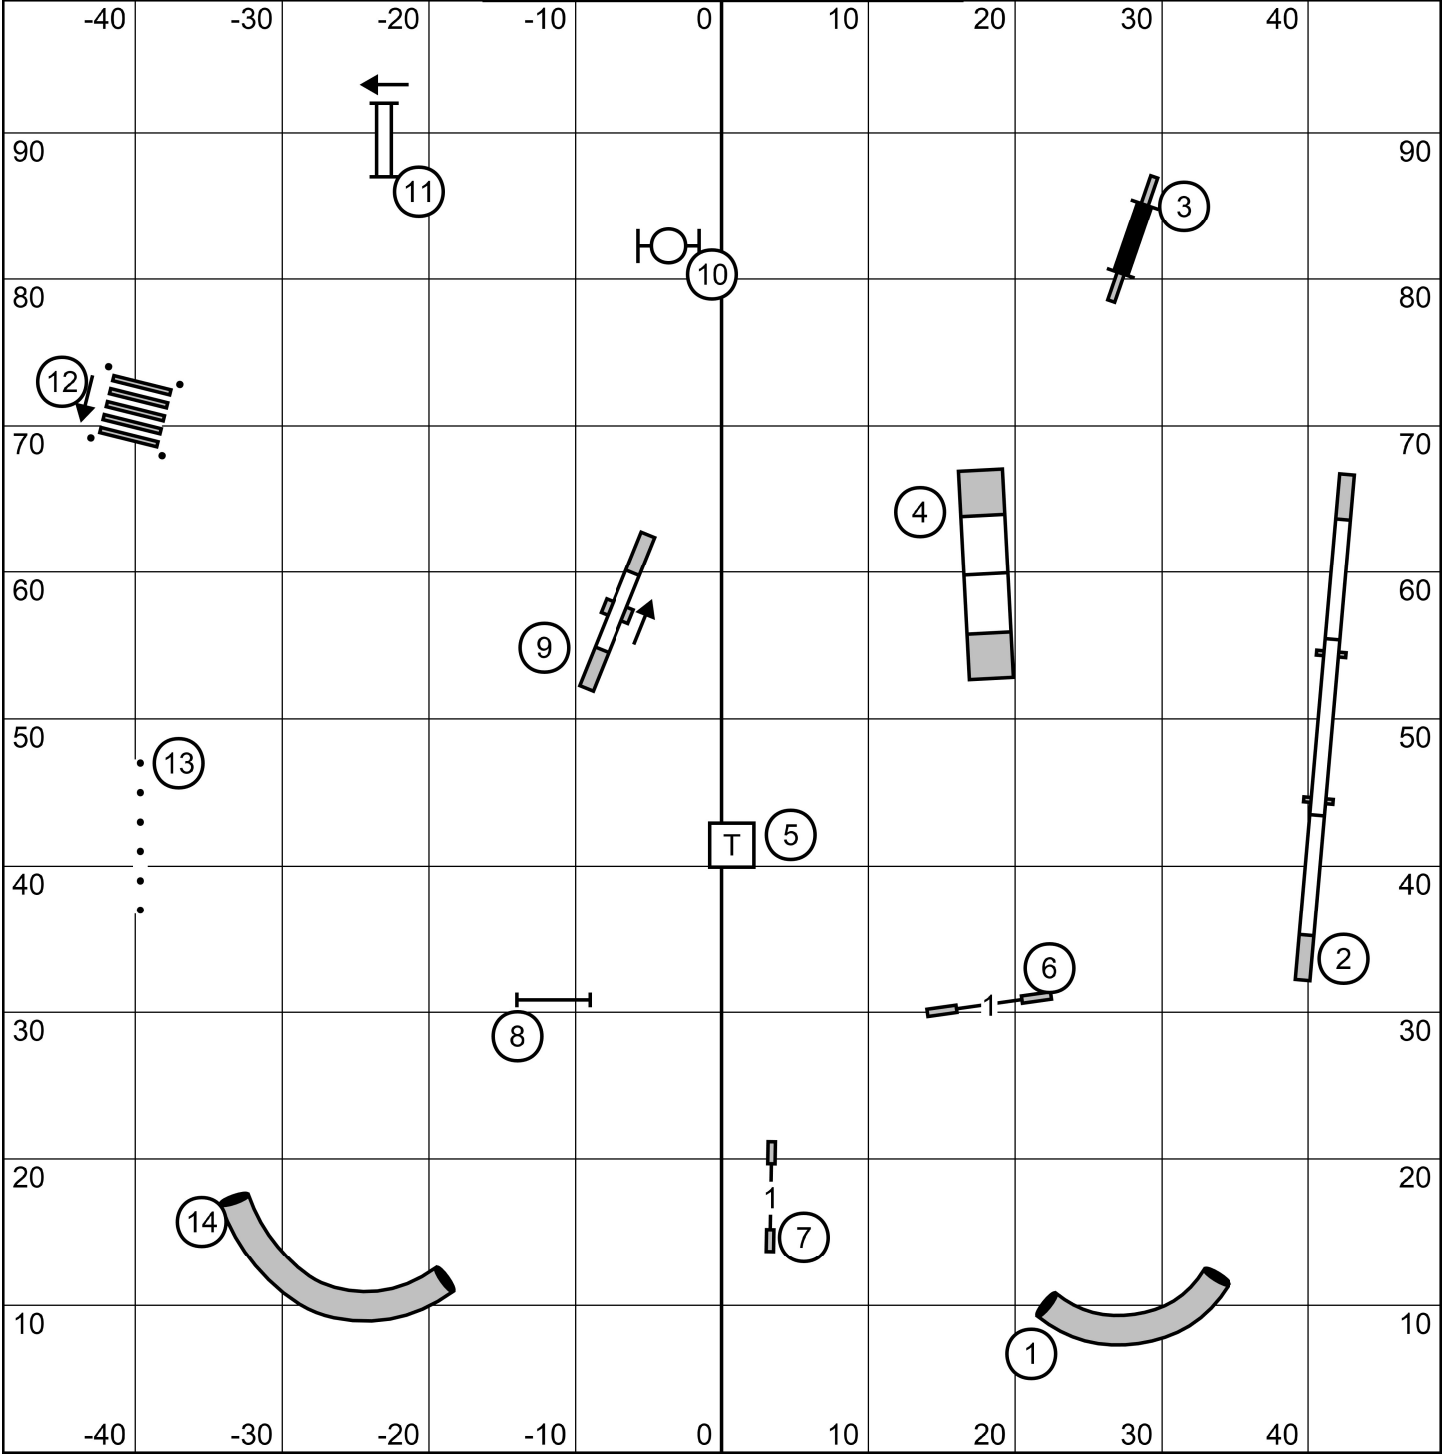

Waco Agility Group
Saturday 12/28/24 NOVICE STD
Judge Karl Blakely