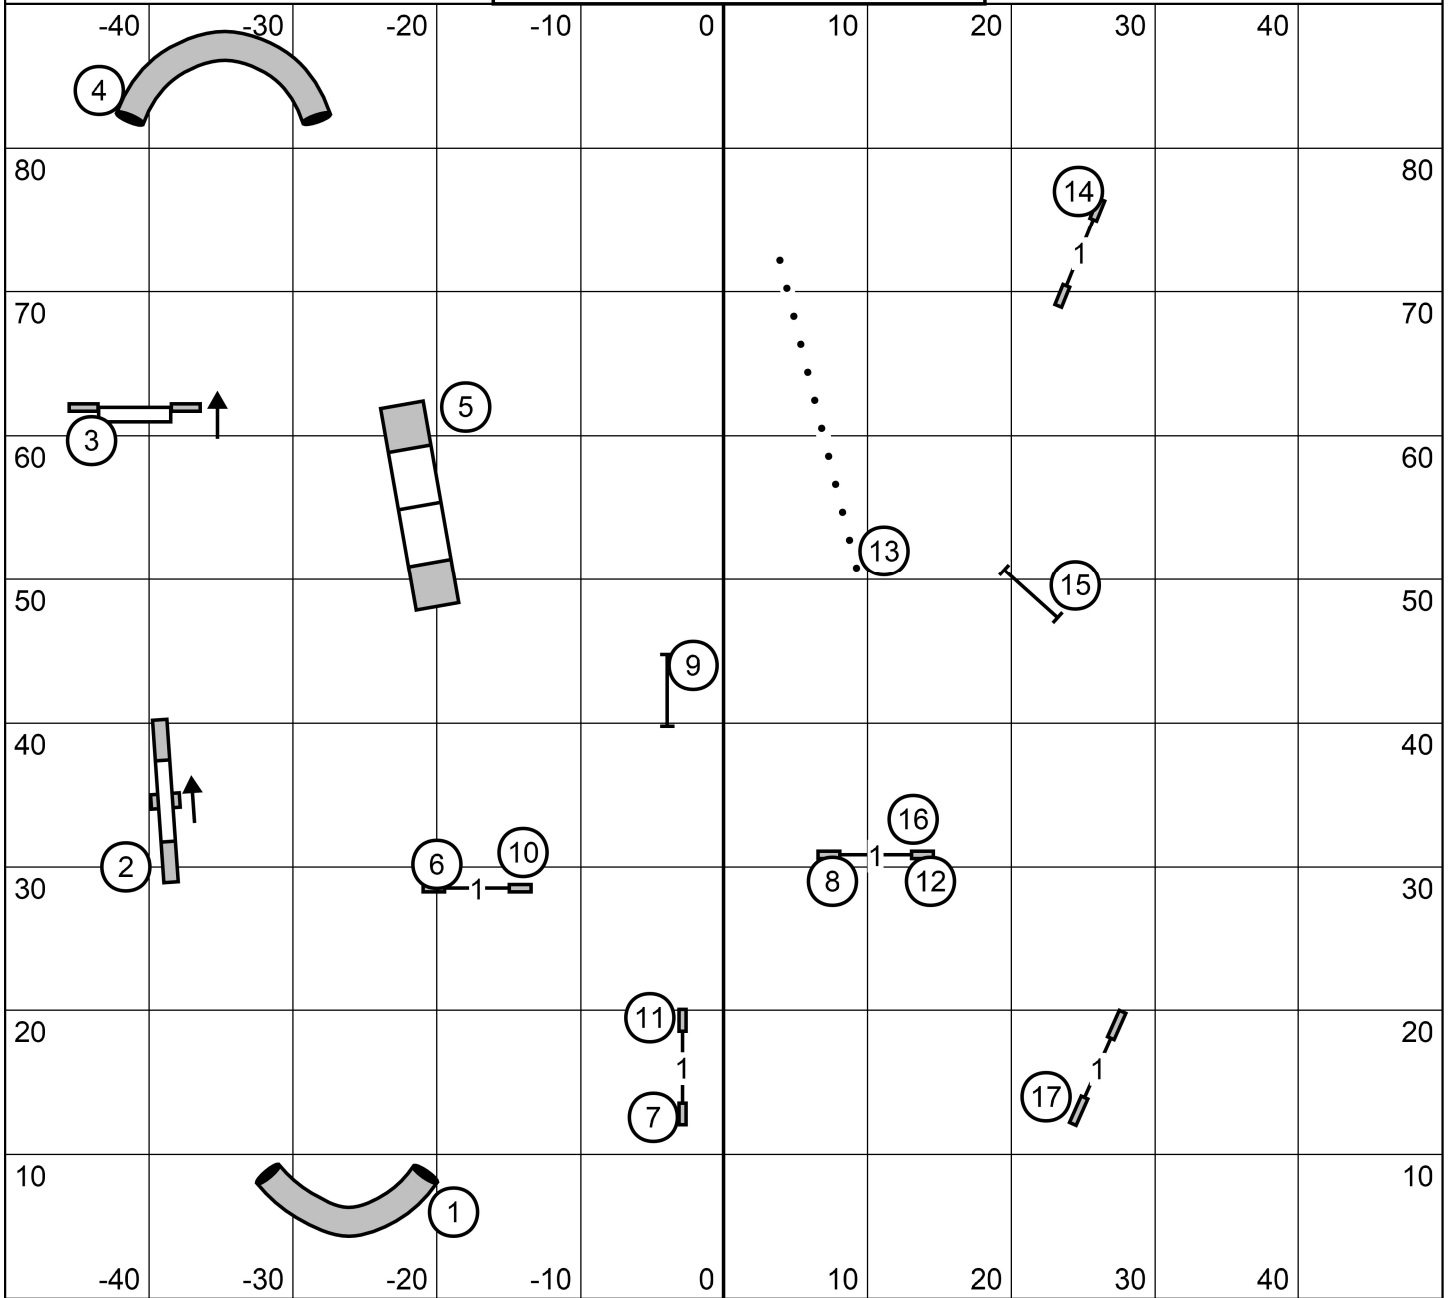

Waco Agility Group
Saturday 12/28/24 TIME TO BEAT
Judge Karl Blakely