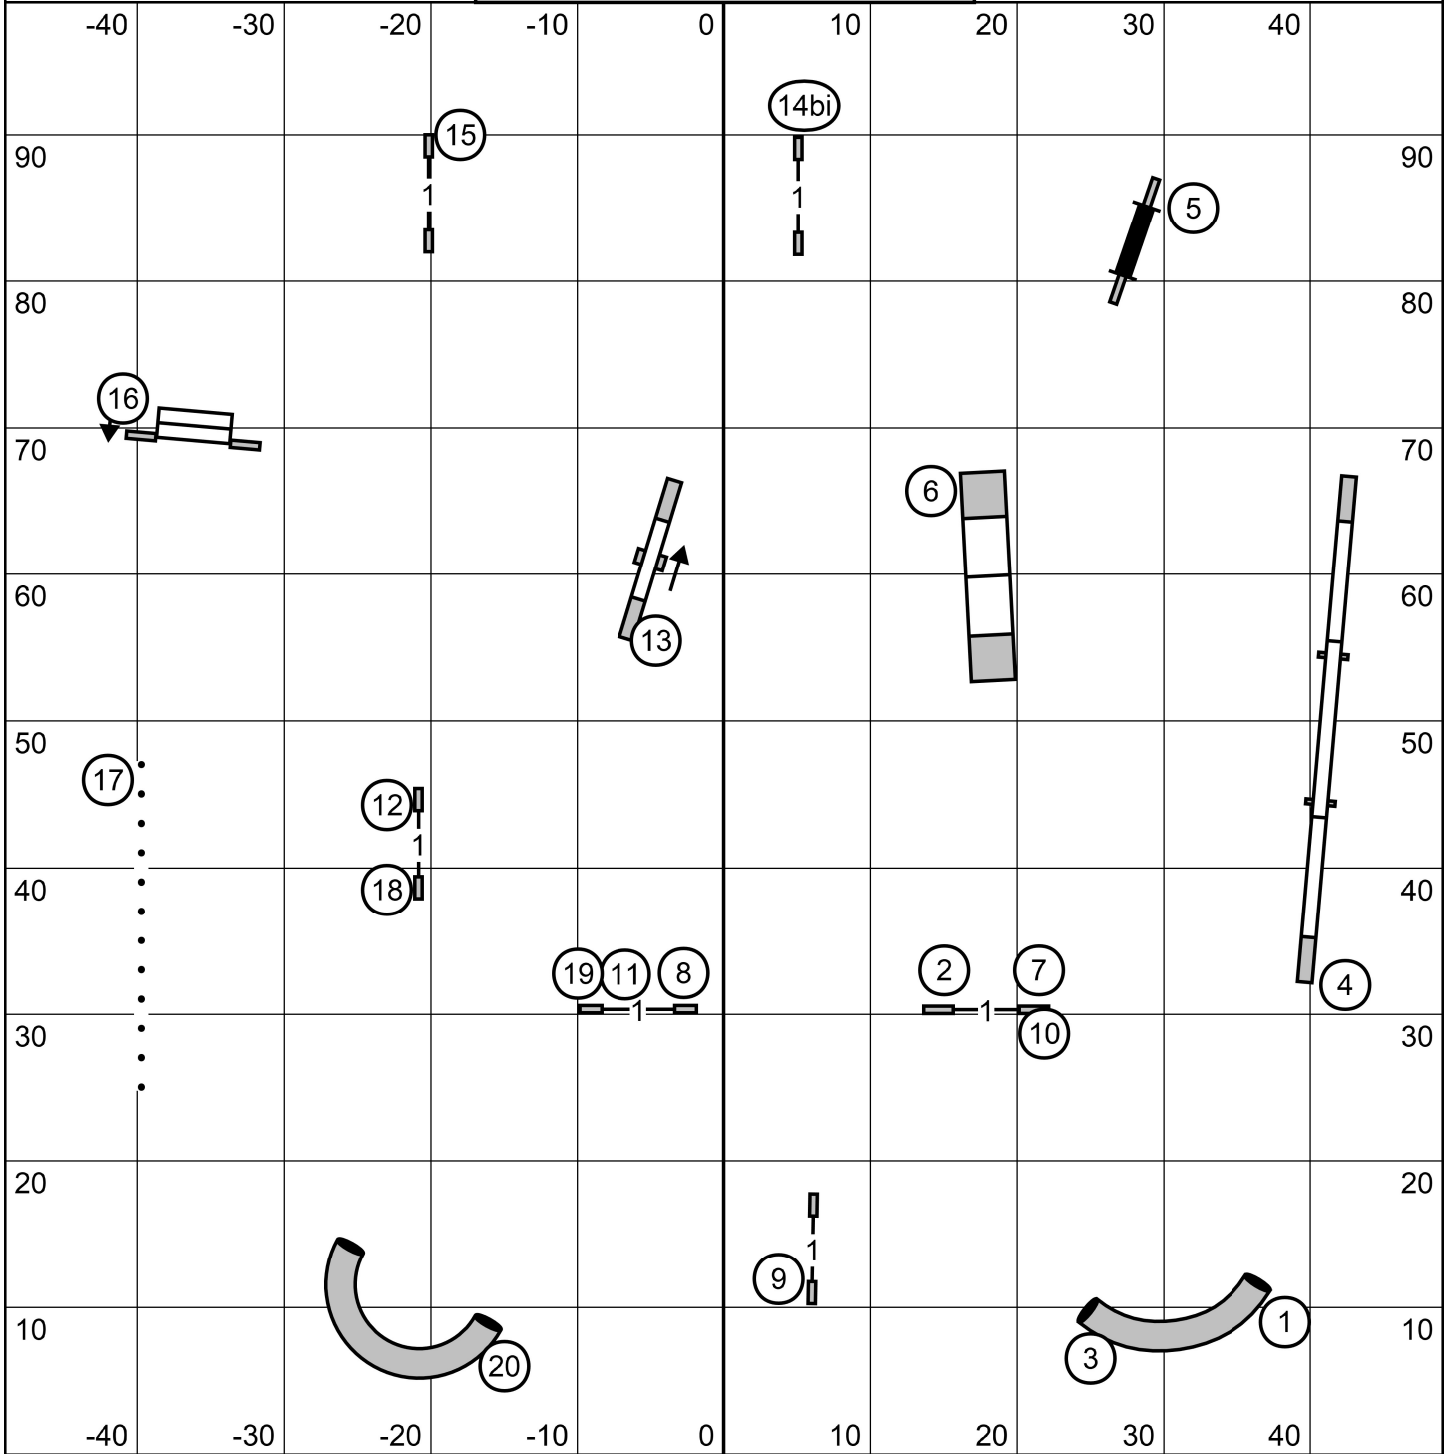

EXC/MSTR Send is 6-5-4 done as a wrap  
 OPEN Send is 6-5 in flow  
 NOVICE Send is 7-8 or 8-7 in flow

Waco Agility Group  
 Saturday 12/28/24 FAST ALL CLASSES  
 Judge Karl Blakely

Waco Agility Group  
 Saturday 12/28/24 PREMIER STD  
 Judge Karl Blakely