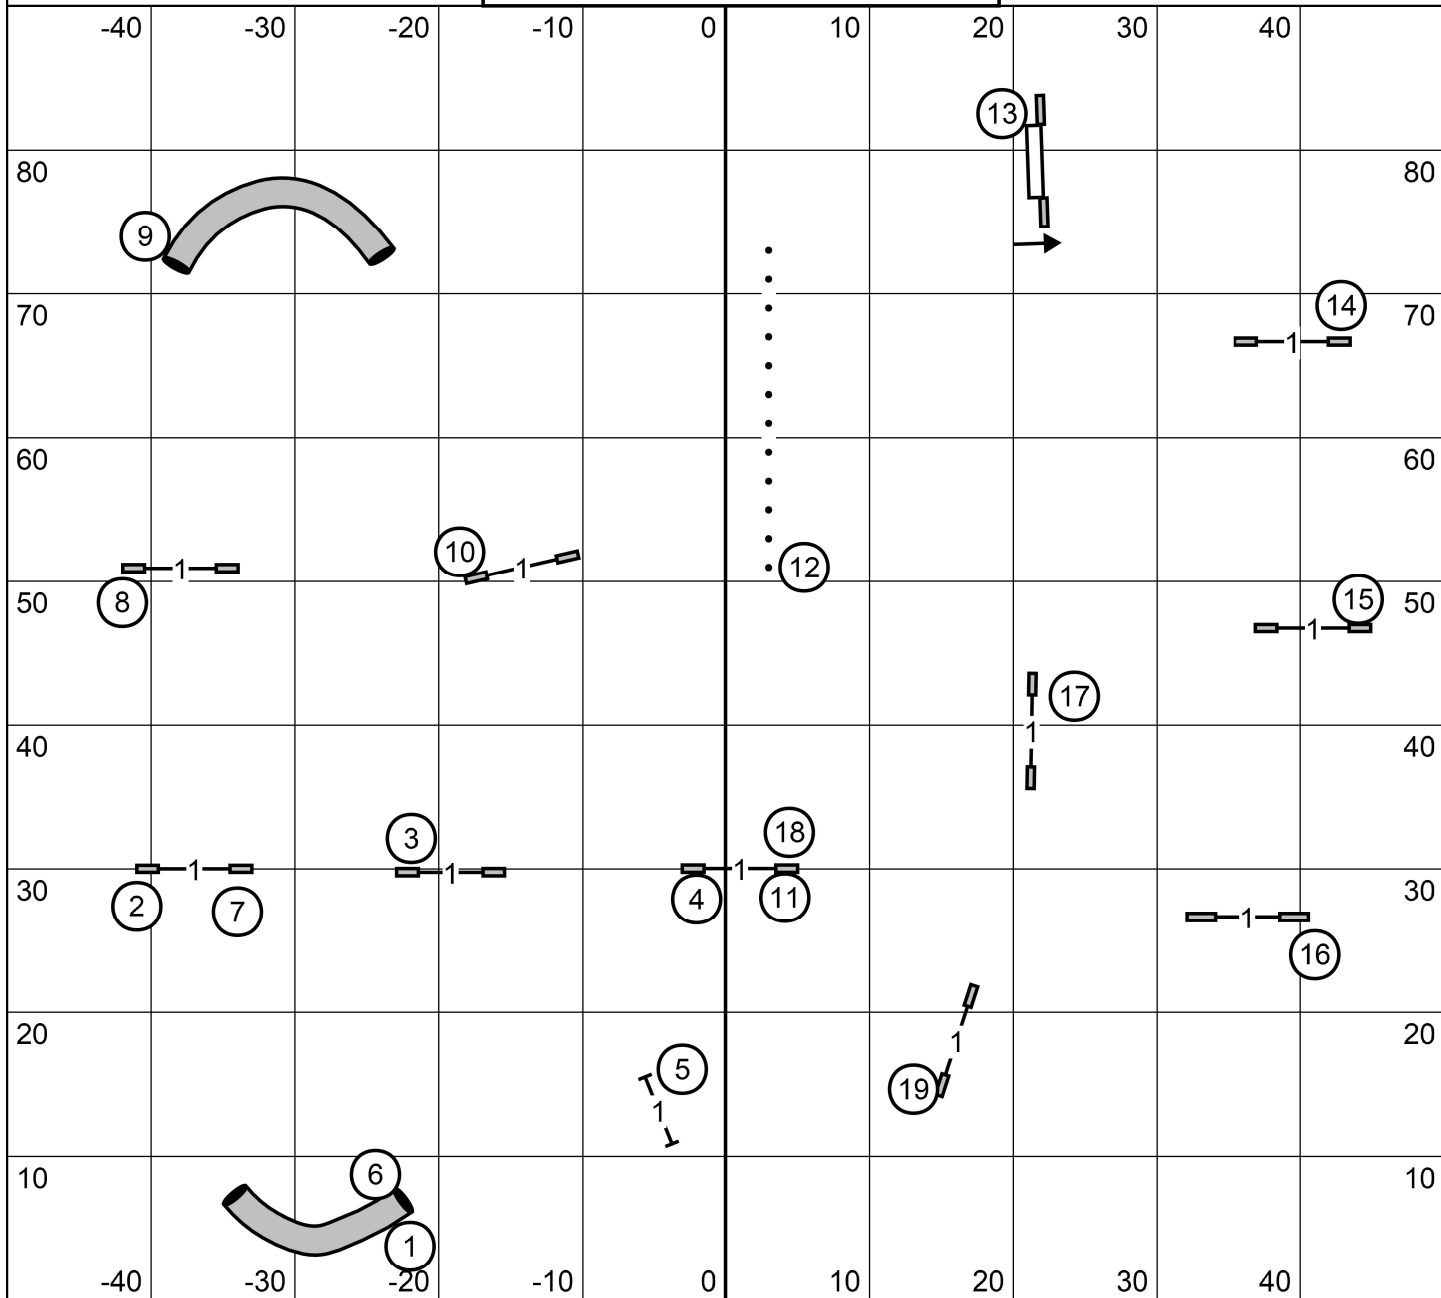

Waco Agility Group
Saturday 12/28/24 PREMIER JWW
Judge Karl Blakely