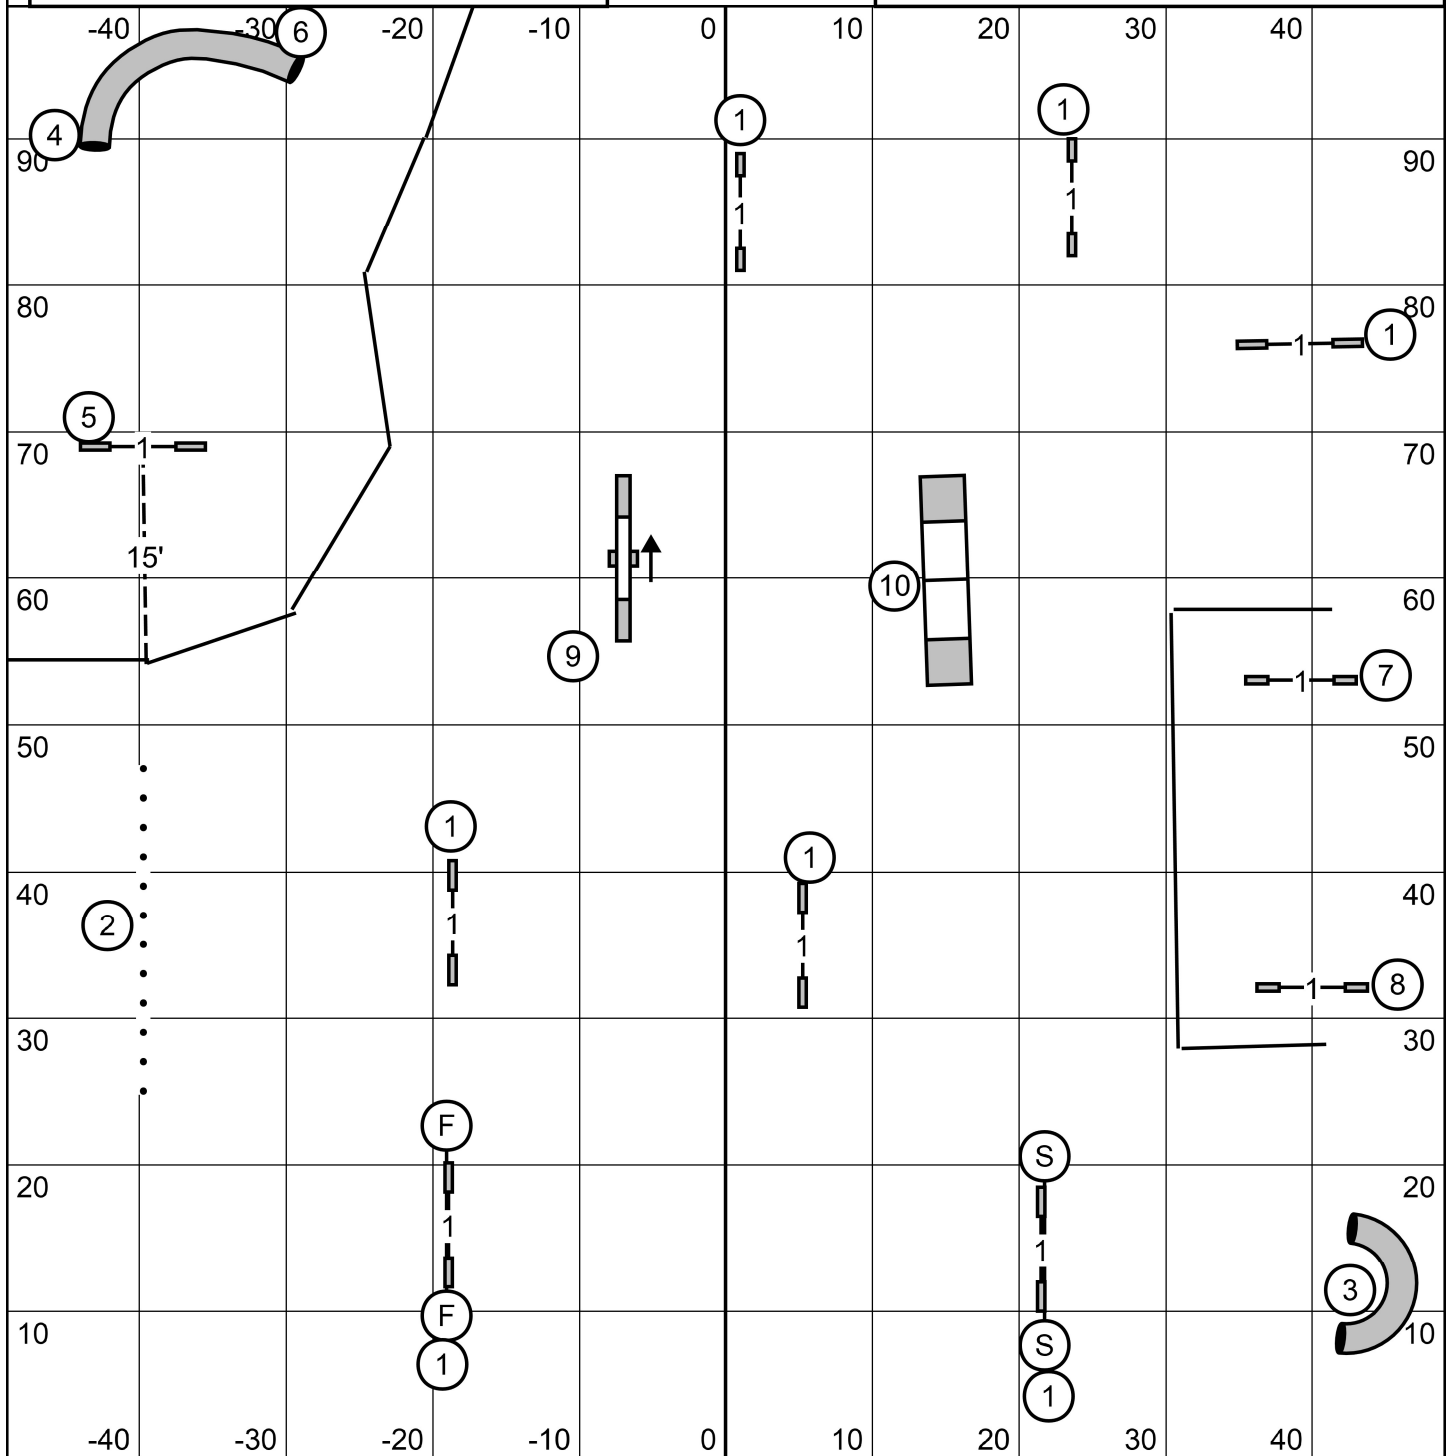

EXC/MSTR Send is 6-5-4 done as a wrap  
 OPEN Send is 6-5 in flow  
 NOVICE Send is 7-8 or 8-7 in flow

Waco Agility Group  
 Saturday 12/28/24 FAST ALL CLASSES  
 Judge Karl Blakely

Waco Agility Group  
 Saturday 12/28/24 PREMIER STD  
 Judge Karl Blakely