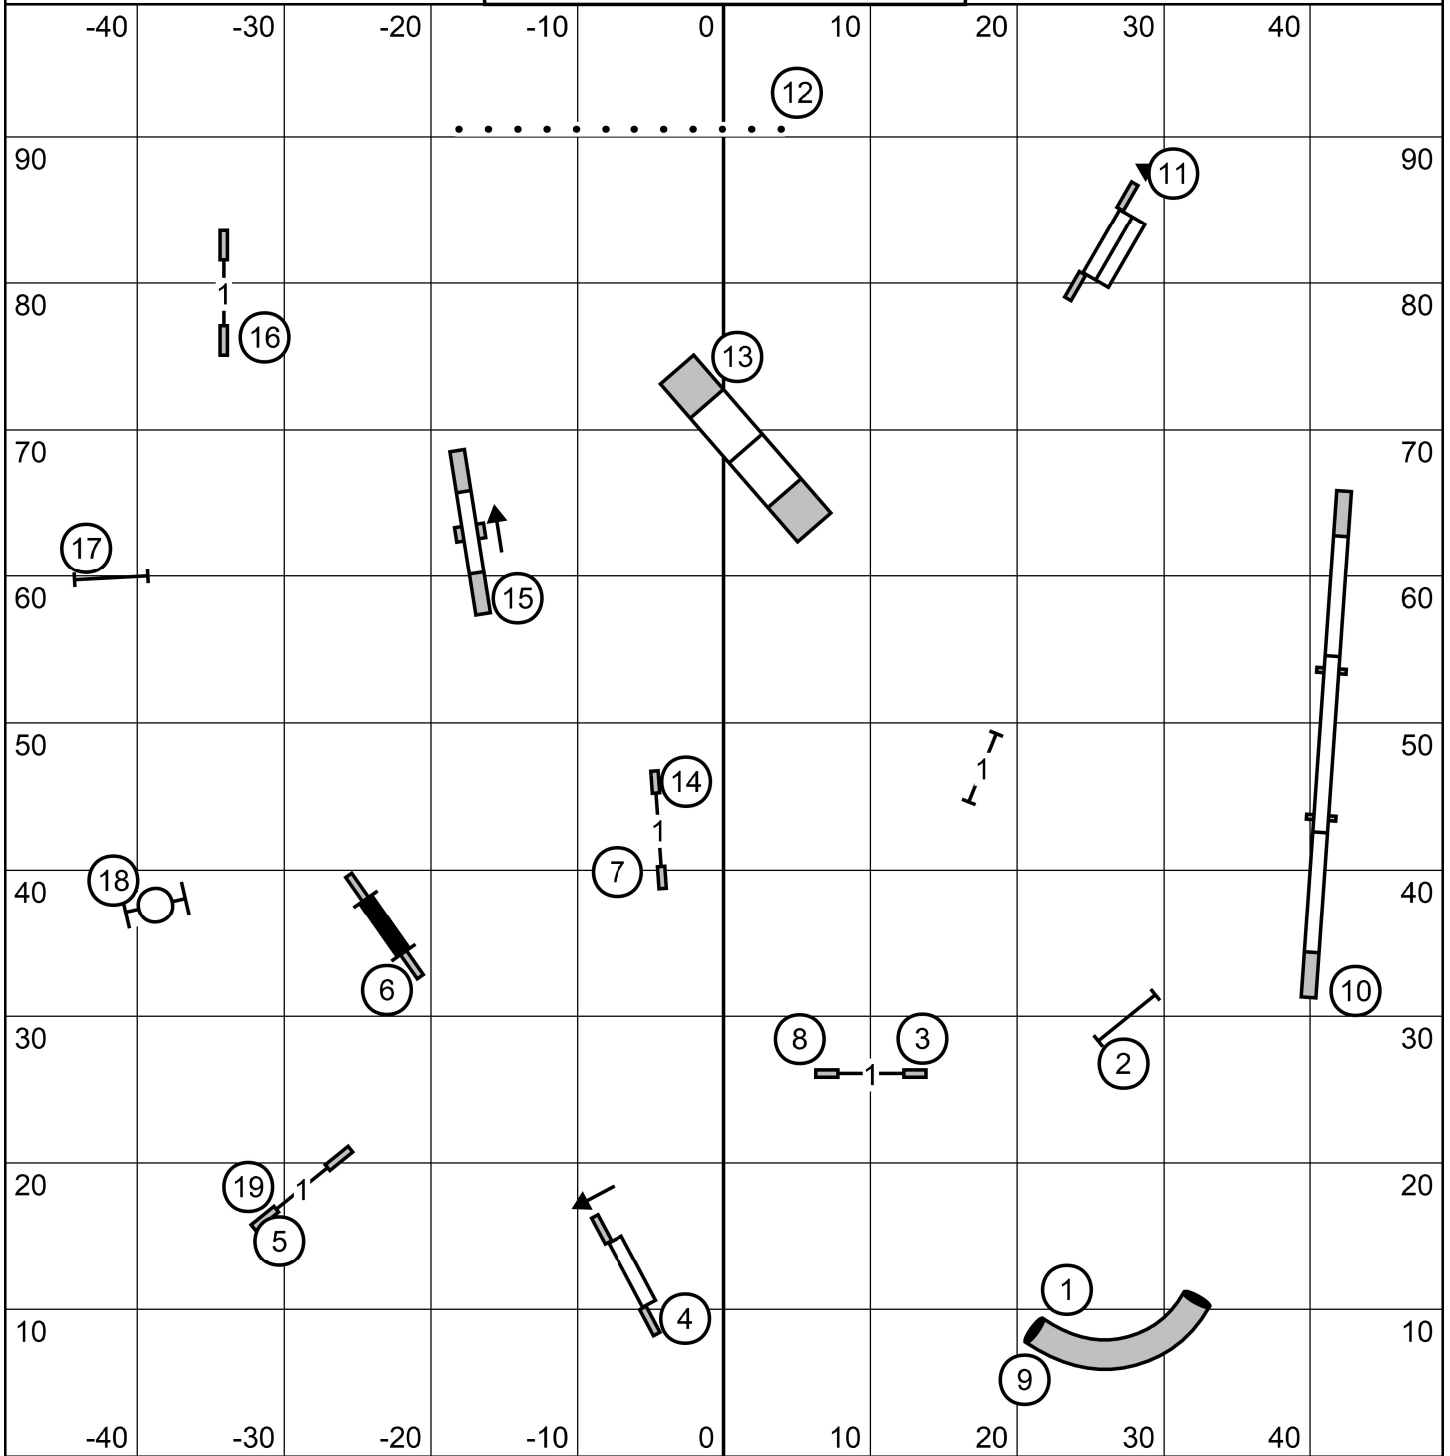

Waco Agility Group
Friday 12/27/24 EXC/MSTR STD
Judge Karl Blakely