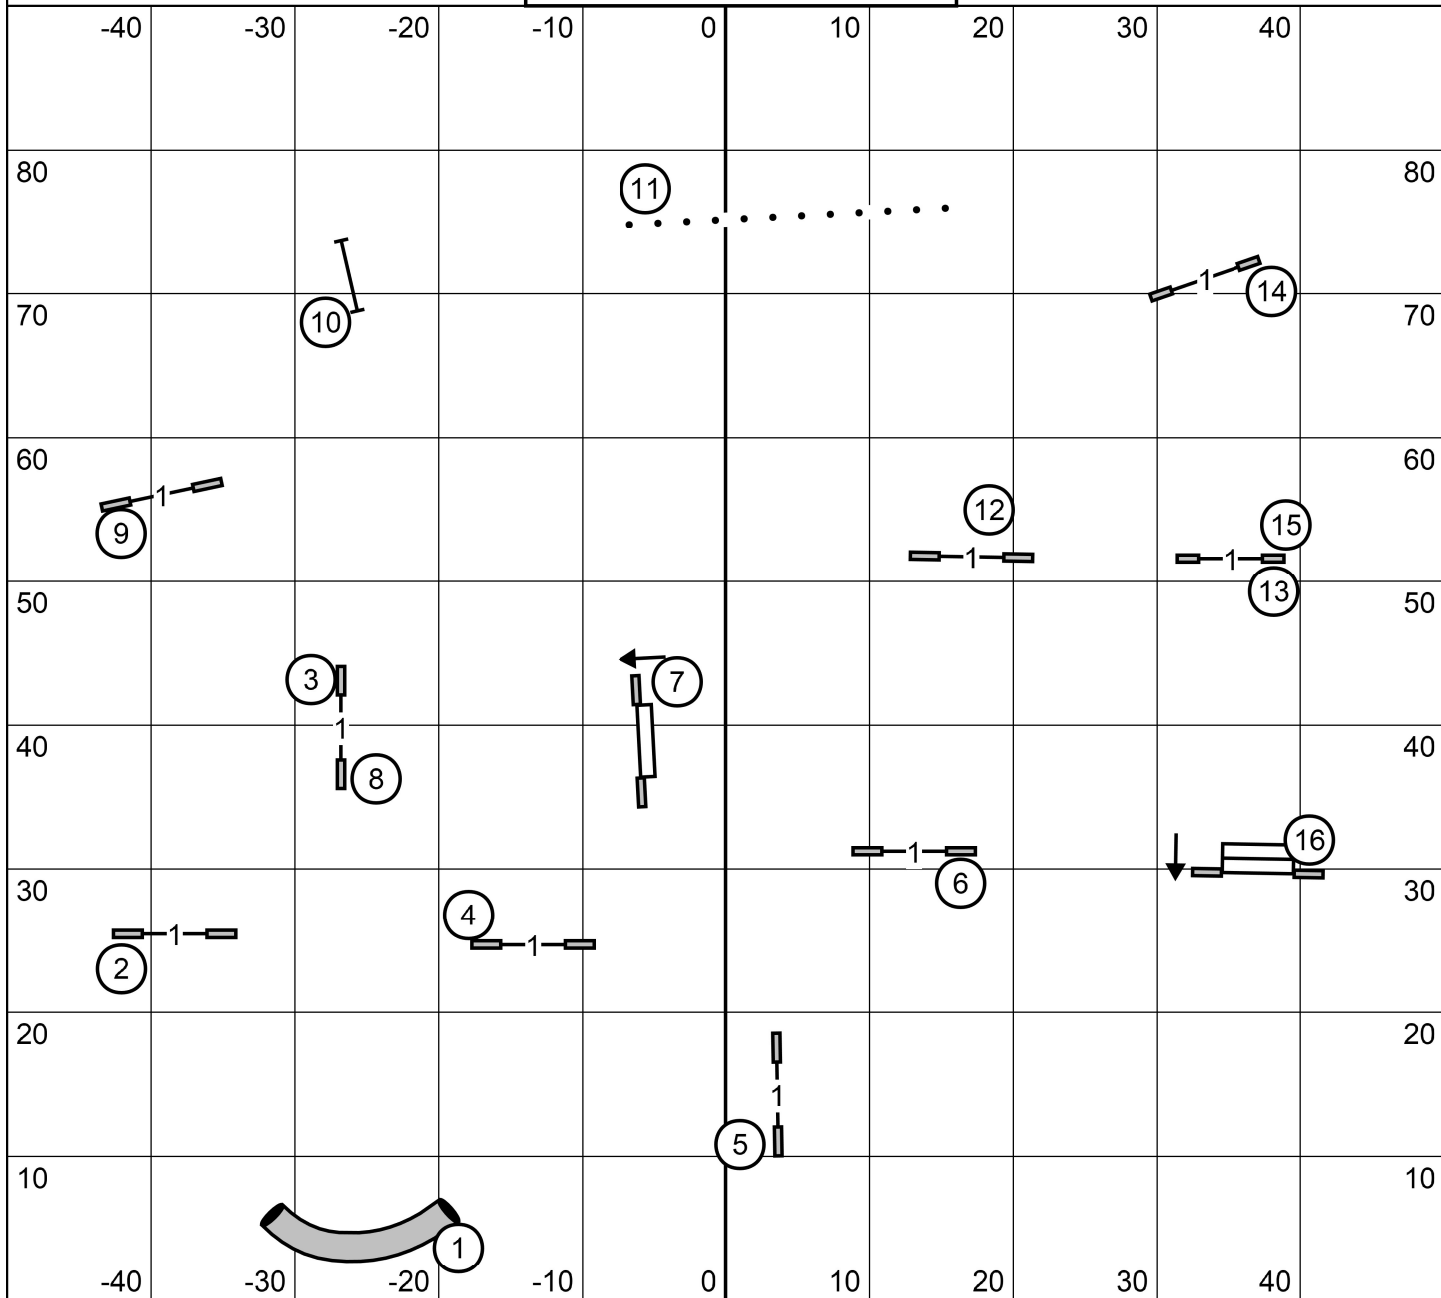

Waco Agility Group
Friday 12/27/24 OPEN JWW
Judge Karl Blakely