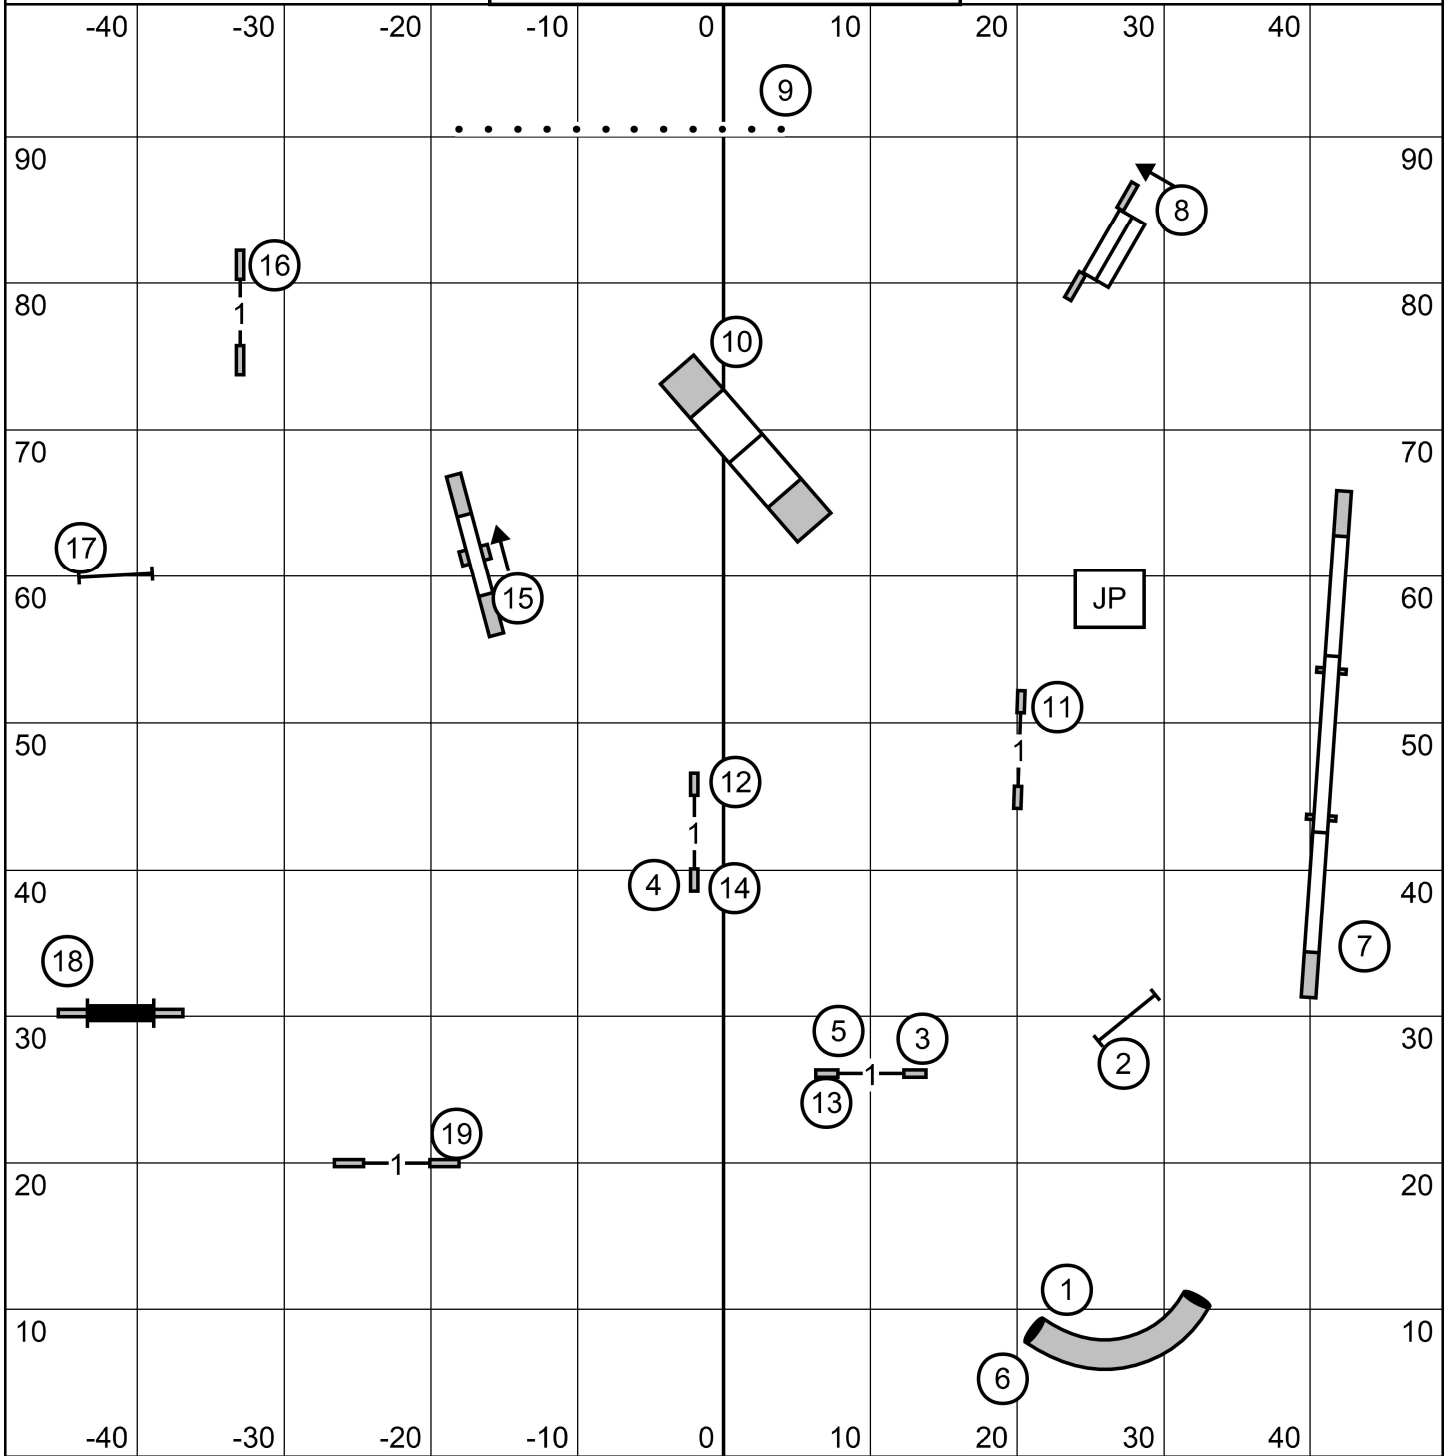

EXC/MSTR Send is 4-5-6 or 6-5-4 done as a serpentine  
 OPEN Send is 4-5 OR 5-4 done as a 180  
 NOVICE Send is 7-8 or 8-7

Waco Agility Group  
 Friday 12/27/24 FAST ALL CLASSES  
 Judge Karl Blakely

Waco Agility Group  
Friday 12/27/24 PREMIER STD  
Judge Karl Blakely