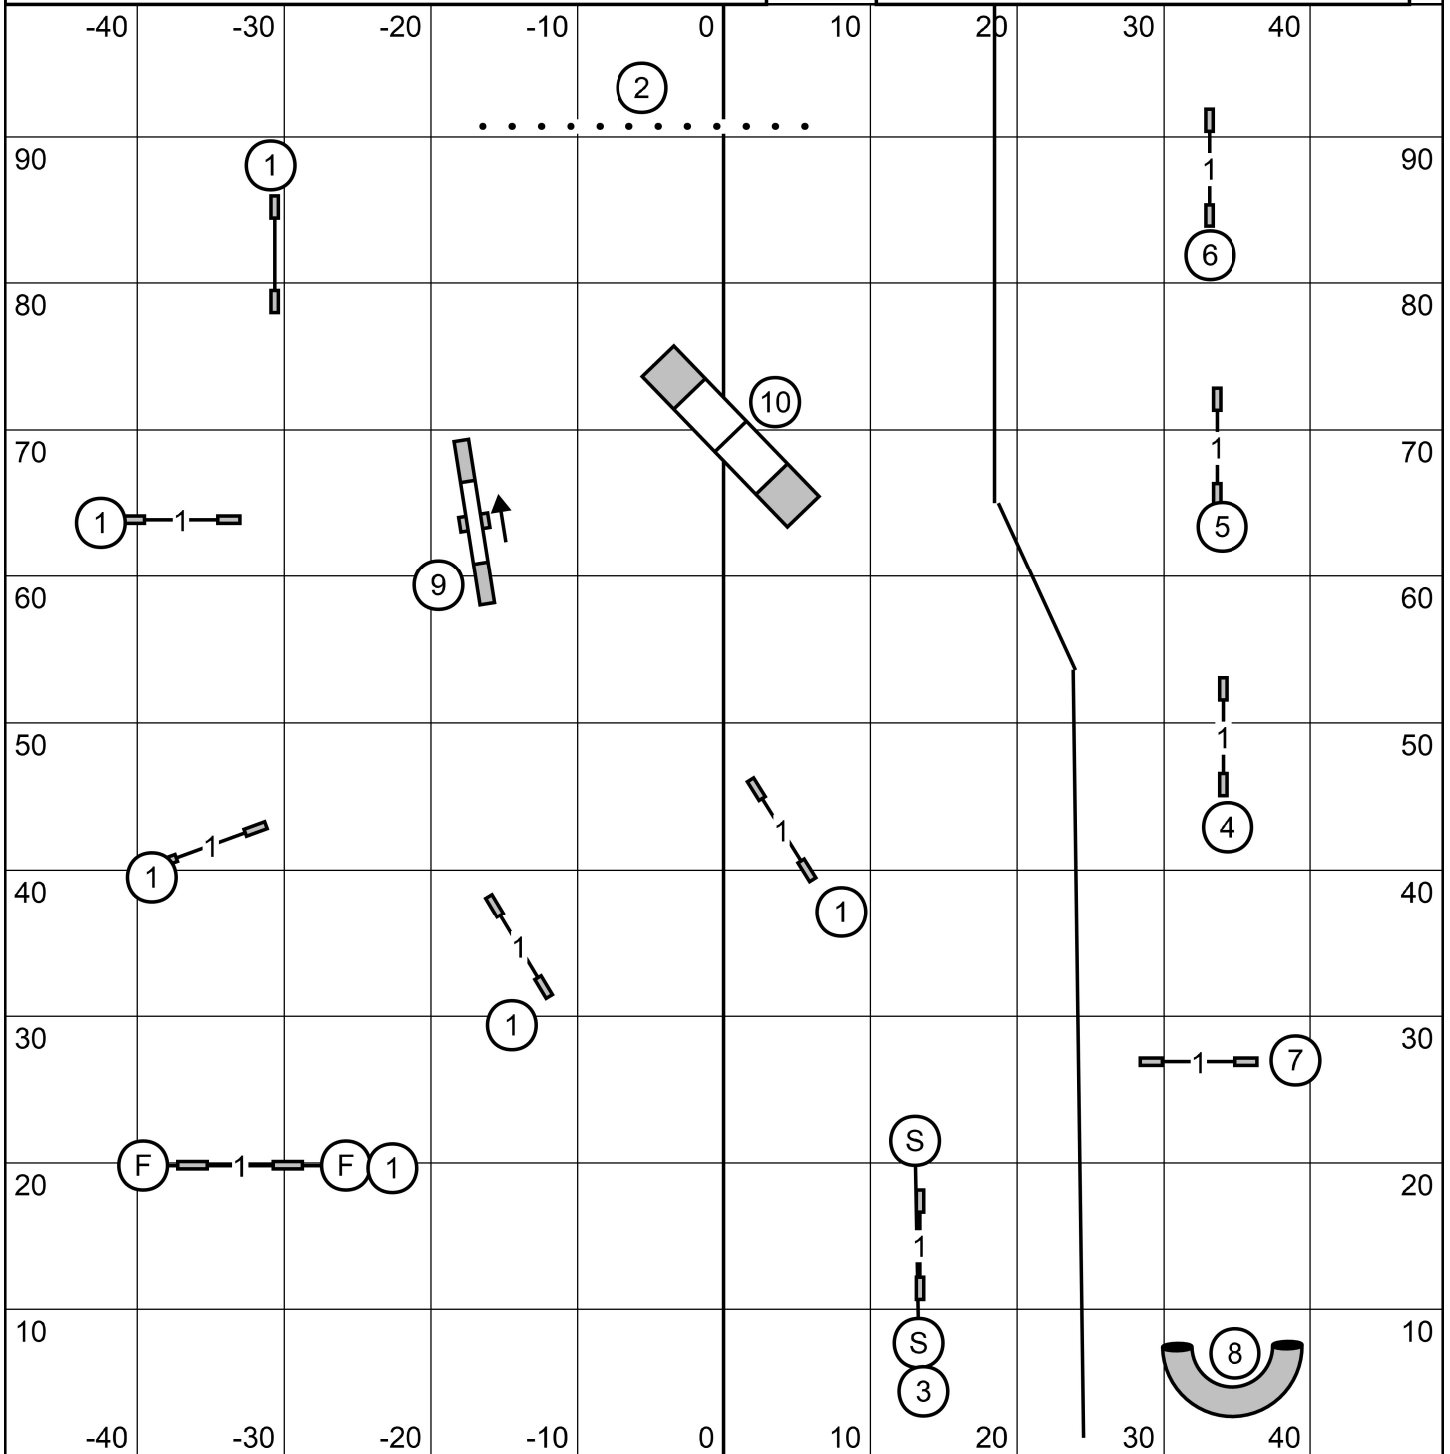

EXC/MSTR Send is 4-5-6 or 6-5-4 done as a serpentine  
 OPEN Send is 4-5 OR 5-4 done as a 180  
 NOVICE Send is 7-8 or 8-7

Waco Agility Group  
 Friday 12/27/24 FAST ALL CLASSES  
 Judge Karl Blakely

Waco Agility Group  
Friday 12/27/24 PREMIER STD  
Judge Karl Blakely