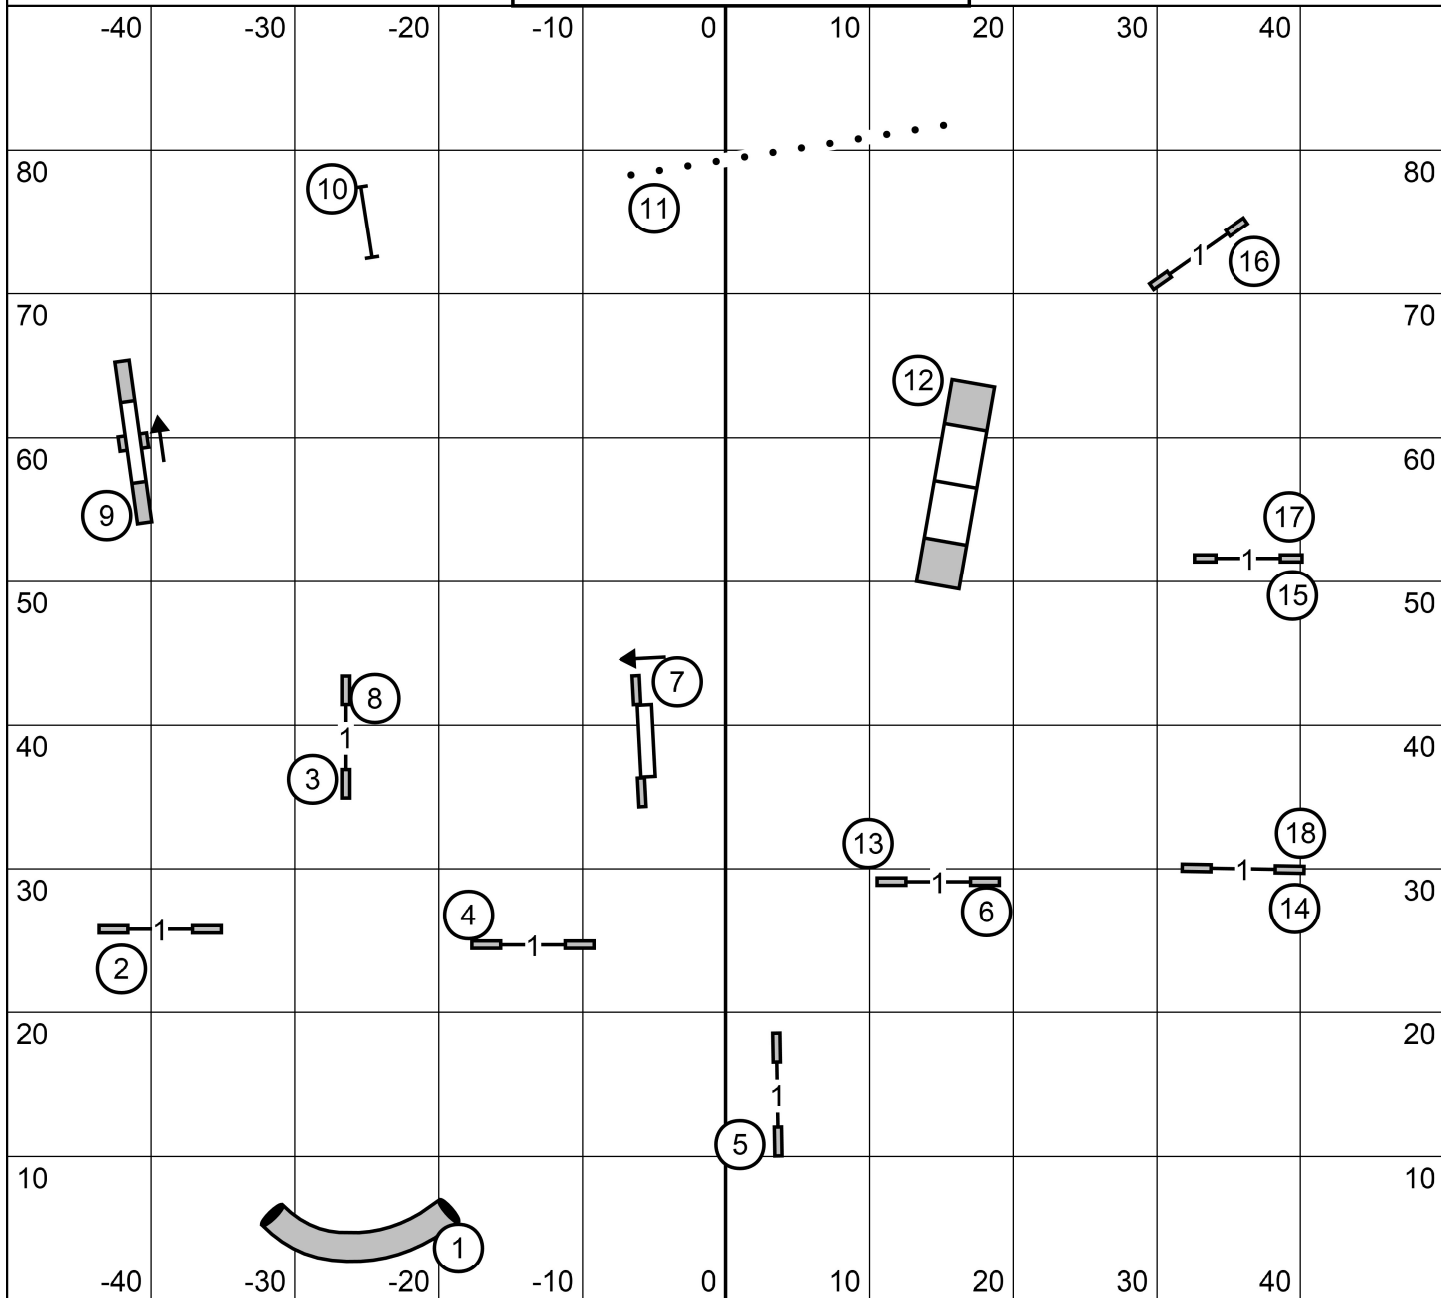

Waco Agility Group
Friday 12/27/24 TIME TO BEAT
Judge Karl Blakely