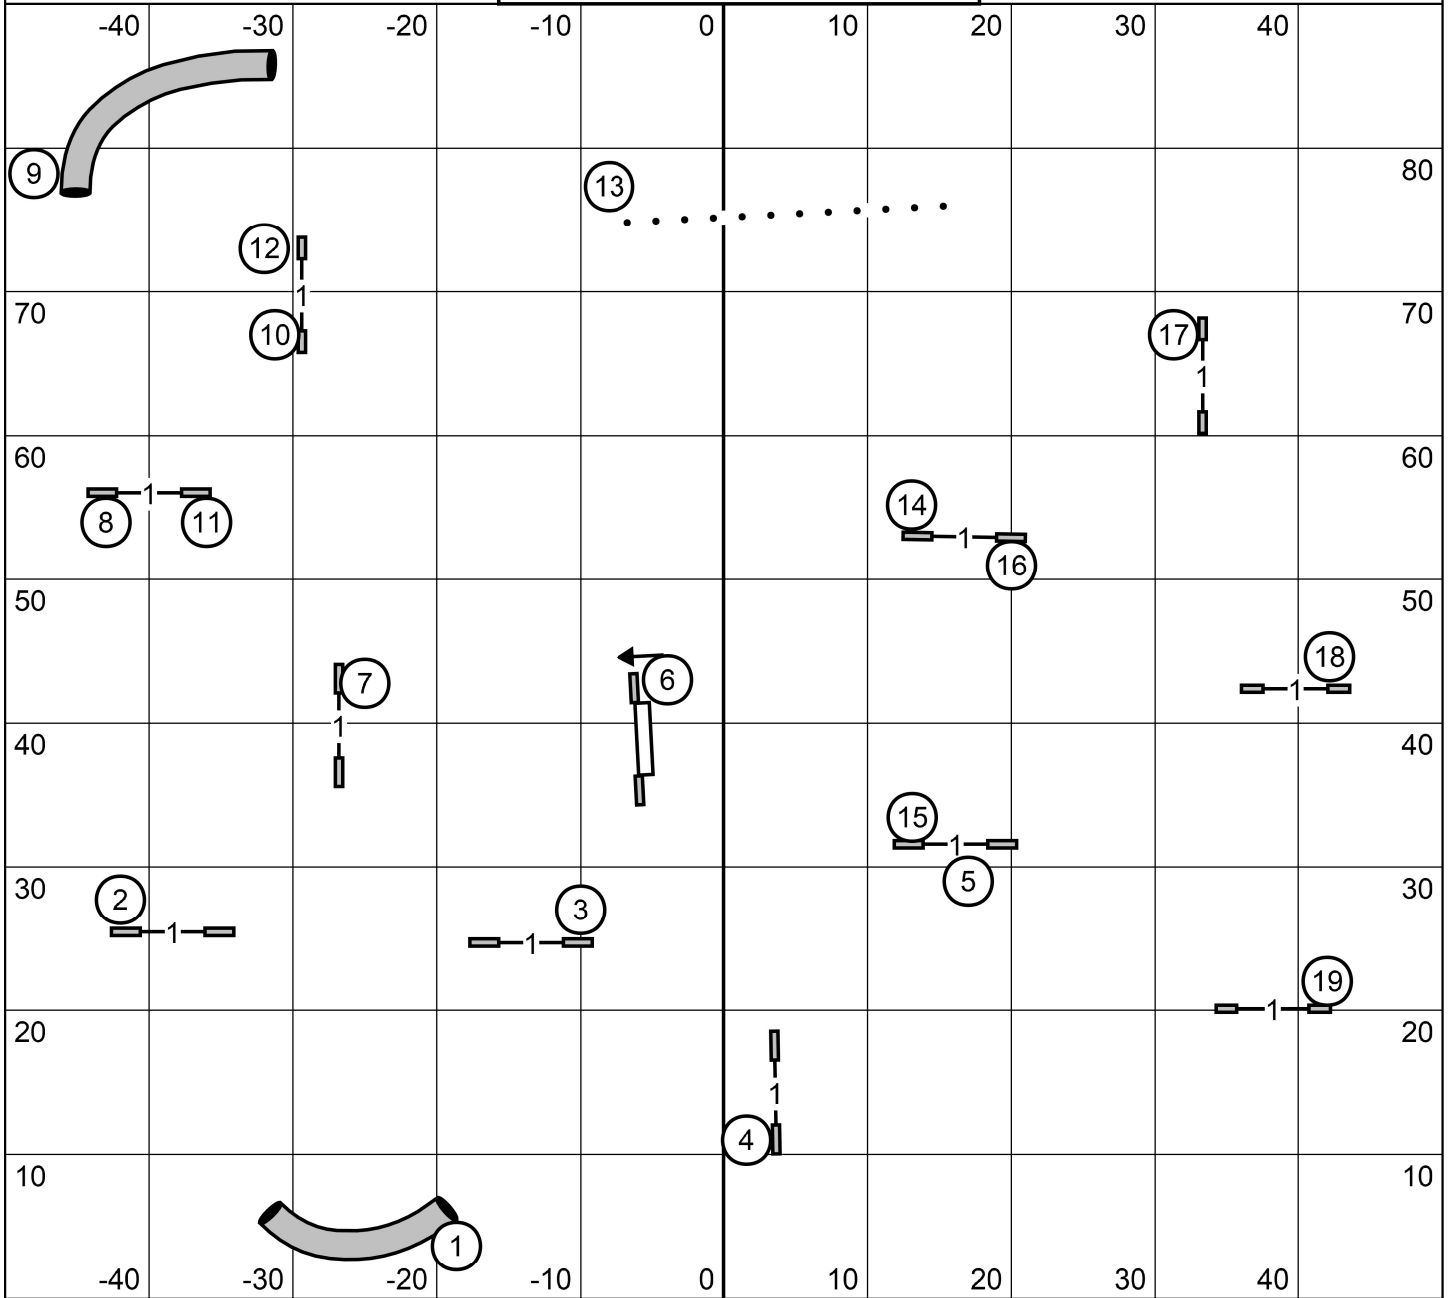

Waco Agility Group
Friday 12/27/24 PREMIER JWW
Judge Karl Blakely