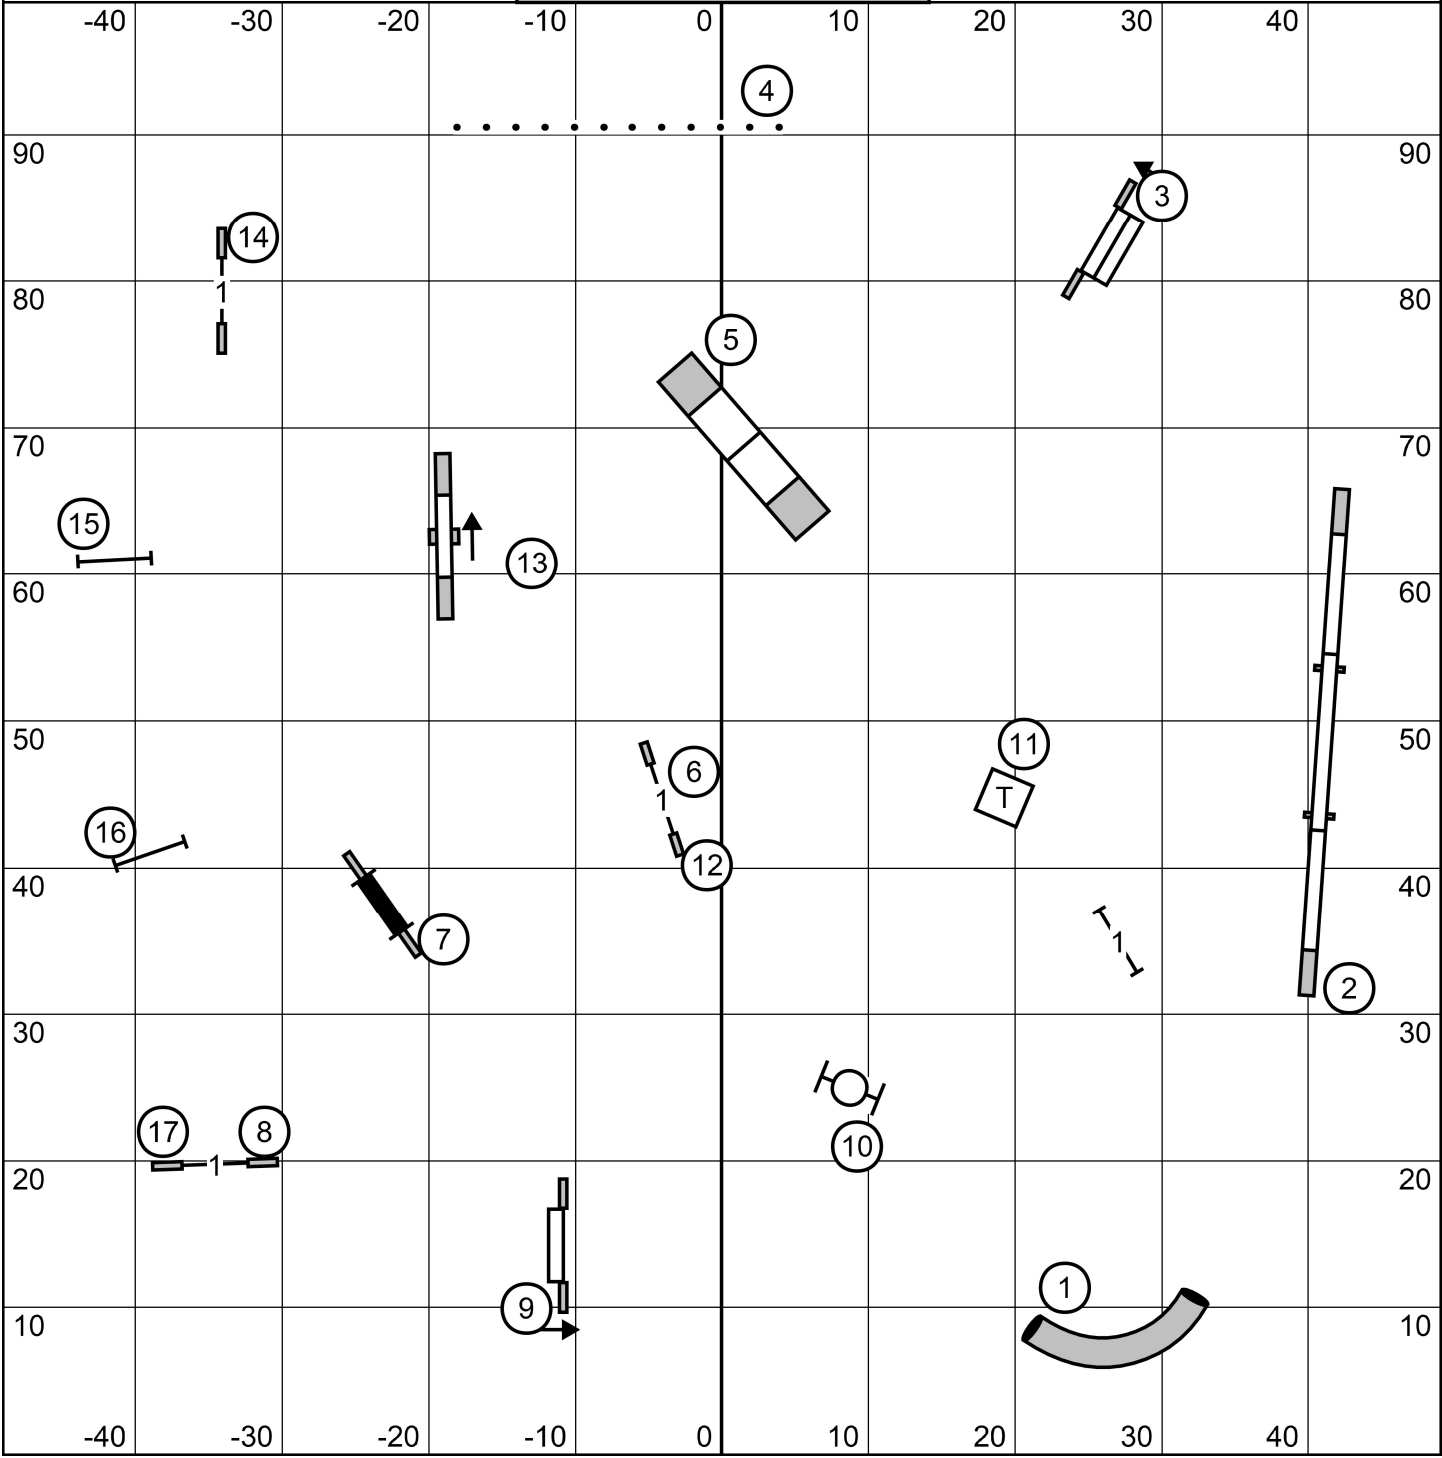

Waco Agility Group
Friday 12/27/24 OPEN STD
Judge Karl Blakely