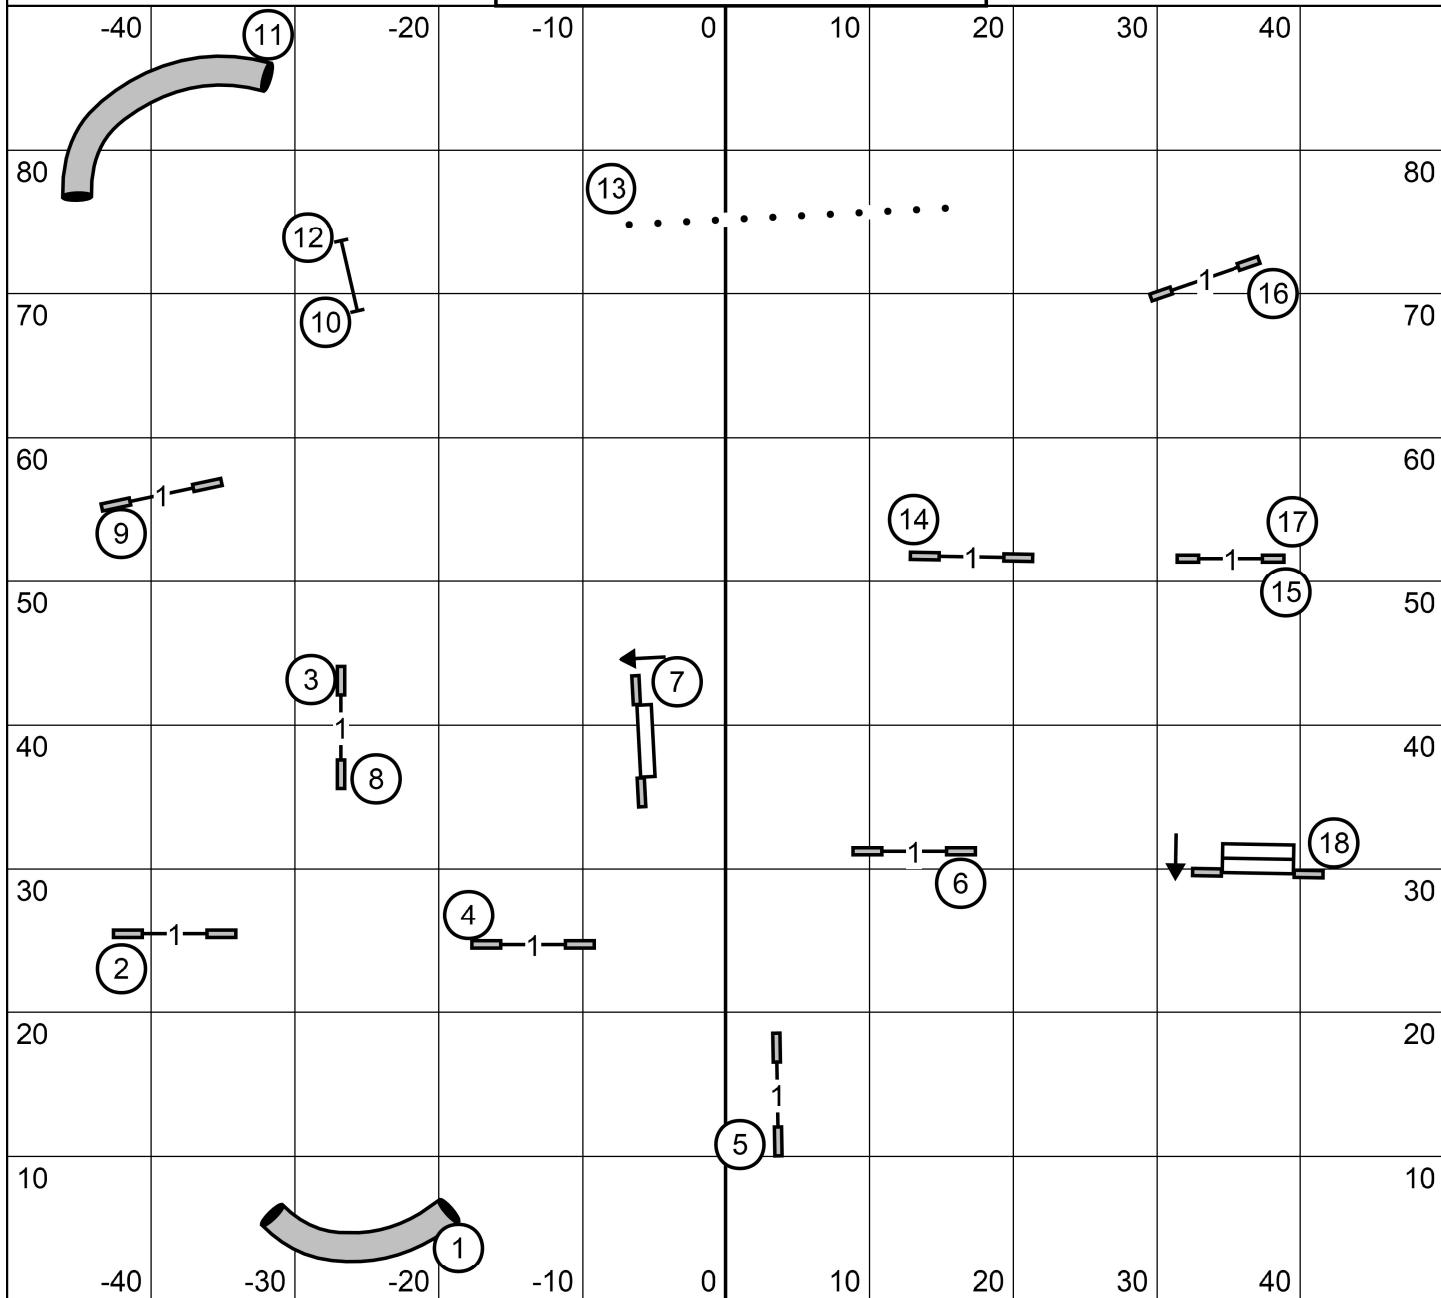

Waco Agility Group
Friday 12/27/24 EXC/MSTR JWW
Judge Karl Blakely