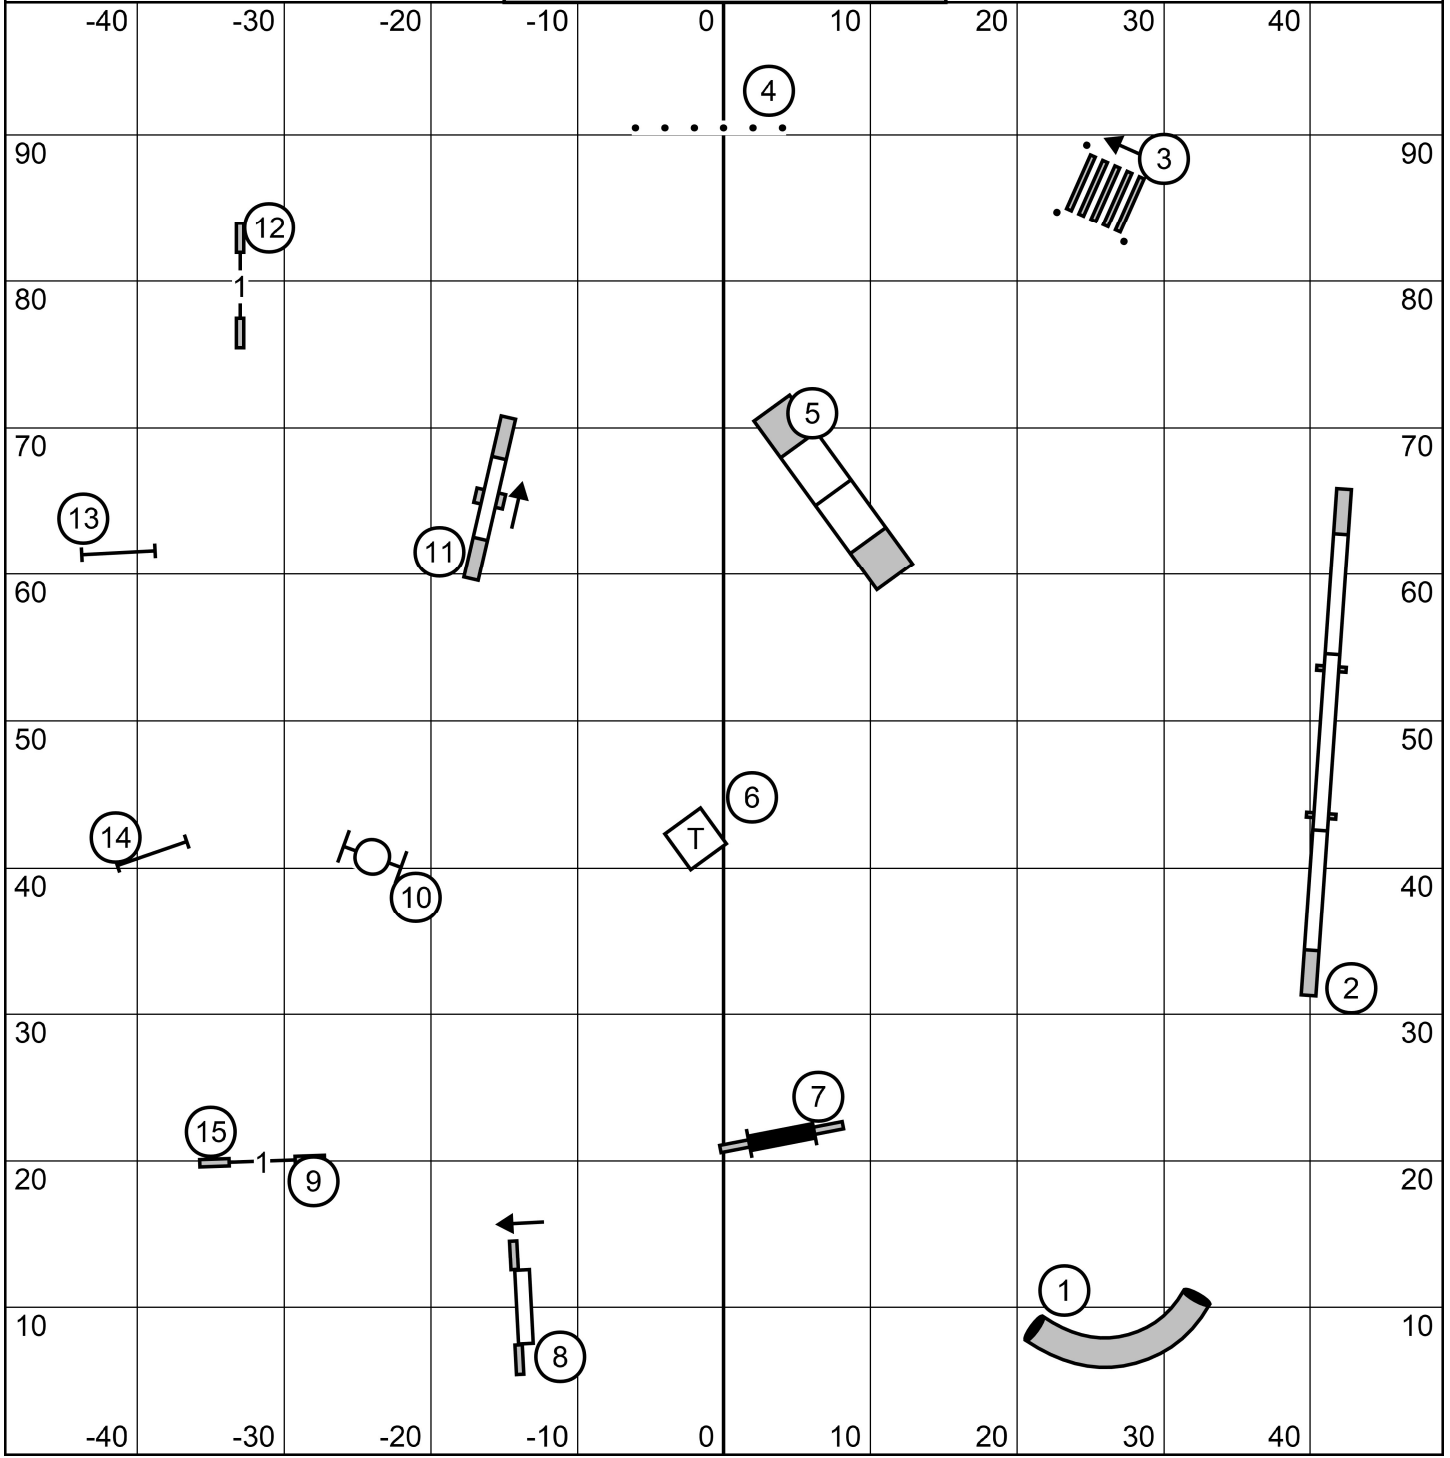

Waco Agility Group
Friday 12/27/24 NOVICE STD
Judge Karl Blakely