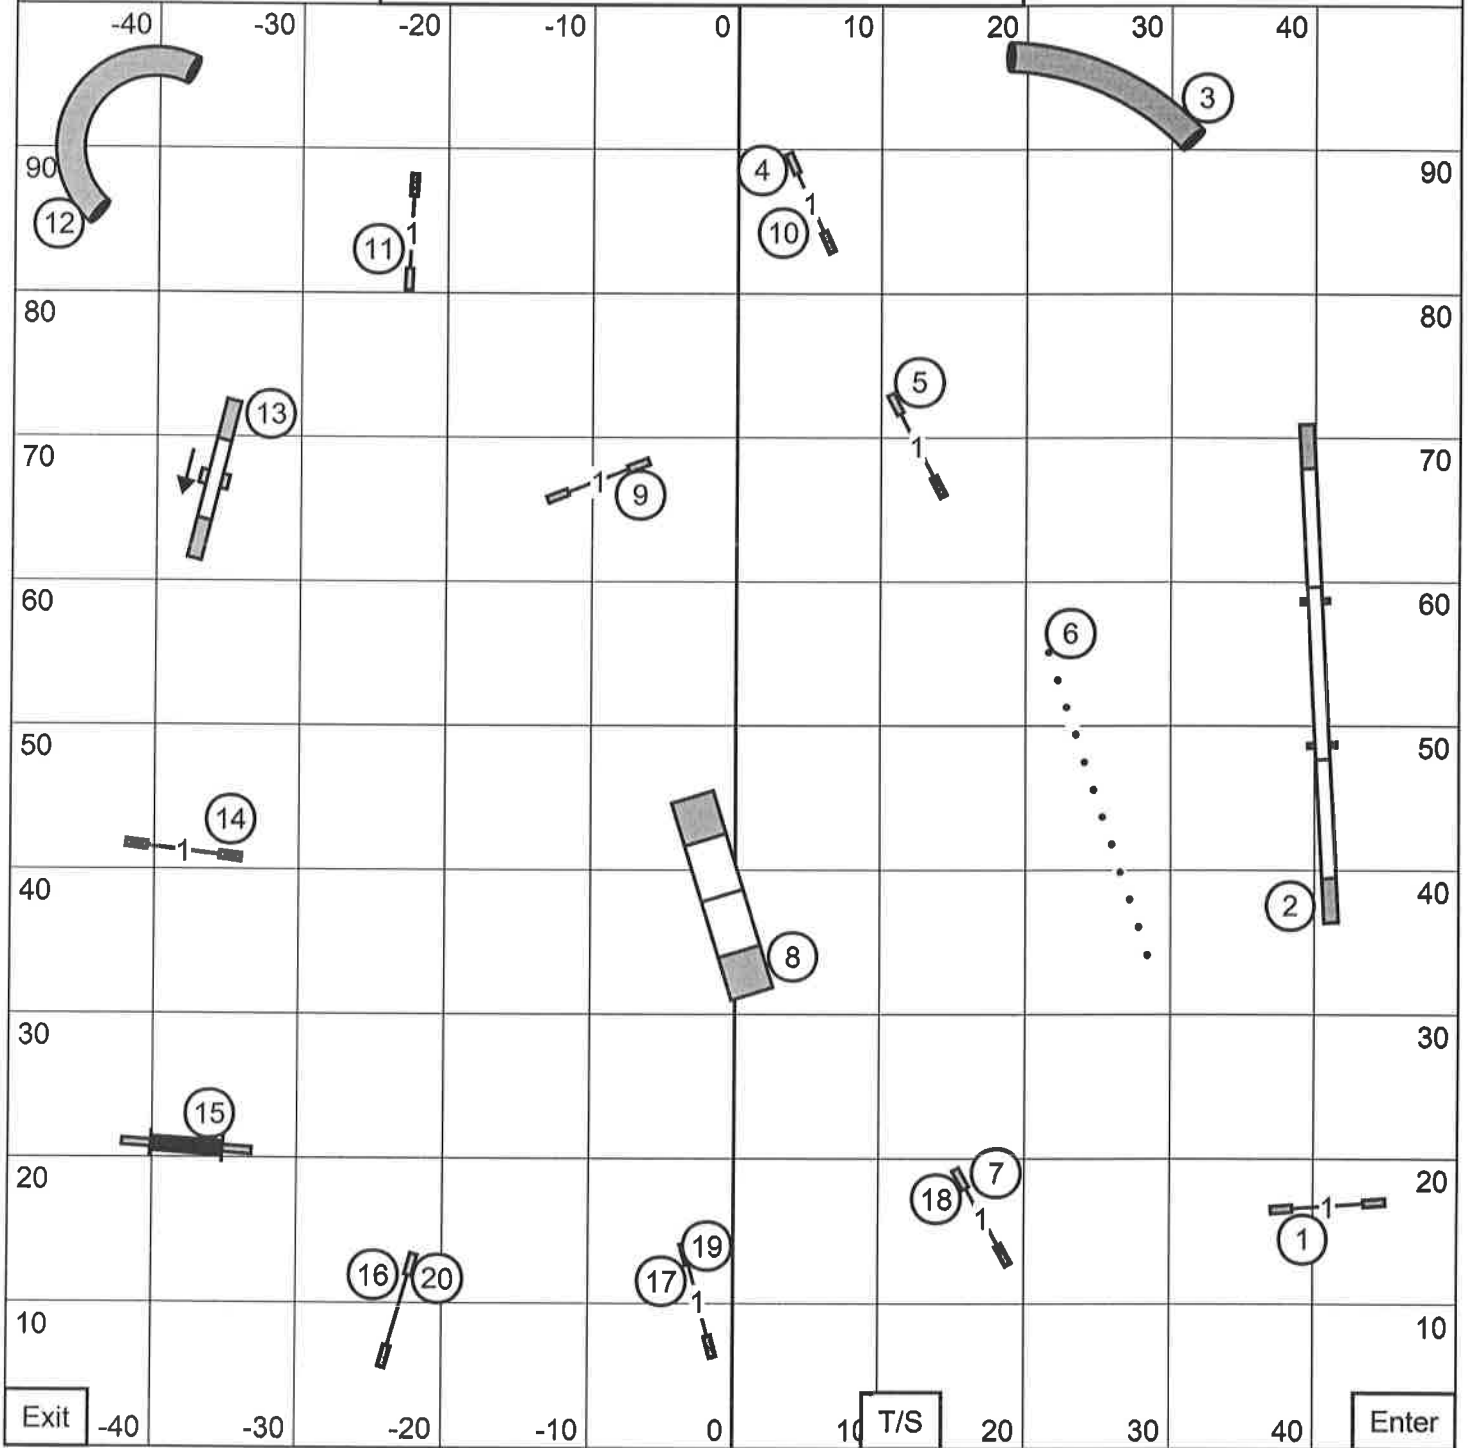

# FAST

Saturday, June 22, 2024  
 Sooner State Kennel Club El Reno, Oklahoma  
 Tracy Mazur-Judge

Start and Finish  
 Bi-Directional

- M/E Send: (3) (5) (7) \_\_\_\_\_
- Open Send: (3) (5) OR (5) (7) \_\_\_\_\_
- Novice Send: (10) (4) OR (4) (10) - - - - -

# Premier STD

Saturday, June 22, 2024  
 Sooner State Kennel Club El Reno, Oklahoma  
 Tracy Mazur-Judge

# Master/Excellent STD

Saturday, June 22, 2024  
Sooner State Kennel Club El Reno, Oklahoma  
Tracy Mazur-Judge

**Open STD**  
 Saturday, June 22, 2024  
 Sooner State Kennel Club El Reno, Oklahoma  
 Tracy Mazur-Judge

# Novice STD

Saturday, June 22, 2024  
Sooner State Kennel Club El Reno, Oklahoma  
Tracy Mazur-Judge