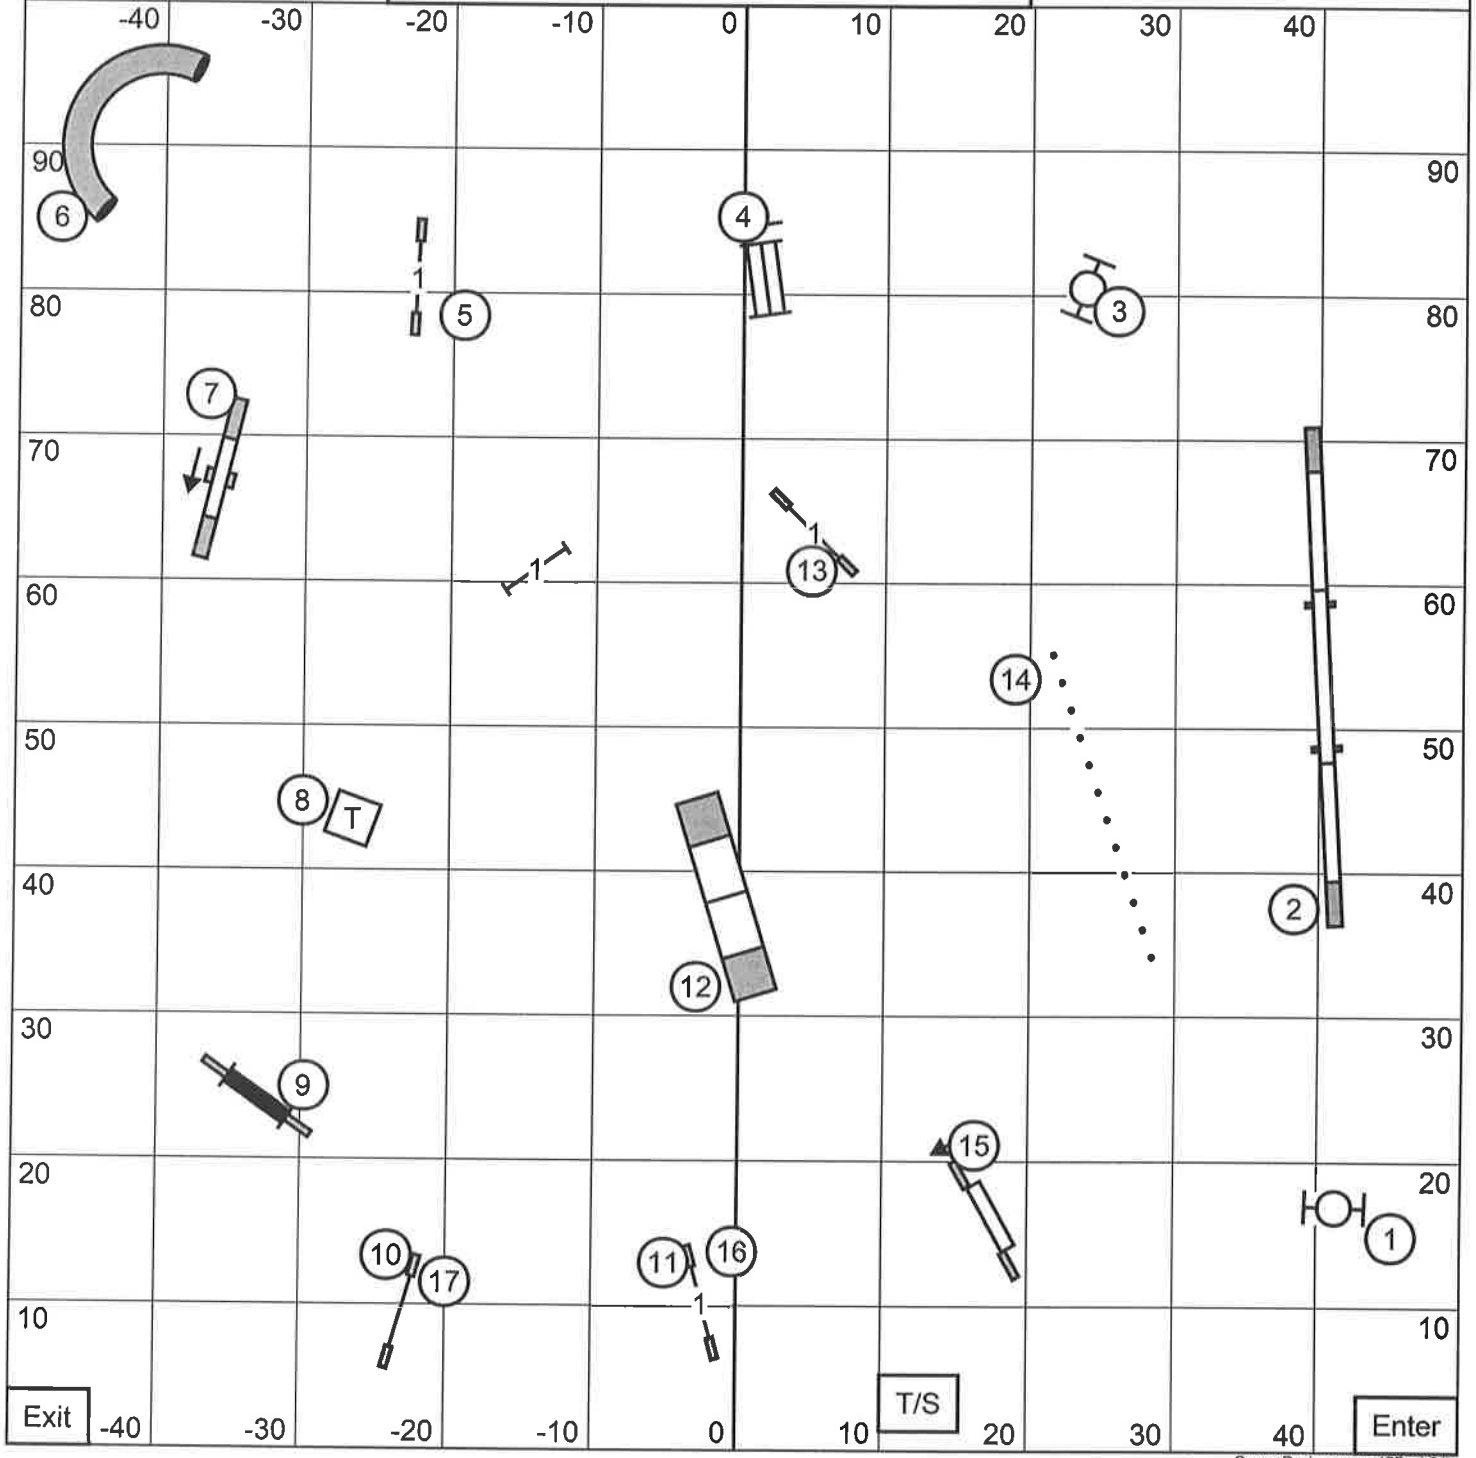

# FAST

Saturday, June 22, 2024  
 Sooner State Kennel Club El Reno, Oklahoma  
 Tracy Mazur-Judge

Start and Finish  
 Bi-Directional

- M/E Send: (3) (5) (7) \_\_\_\_\_
- Open Send: (3) (5) OR (5) (7) \_\_\_\_\_
- Novice Send: (10) (4) OR (4) (10) - - - - -

# Premier STD

Saturday, June 22, 2024  
 Sooner State Kennel Club El Reno, Oklahoma  
 Tracy Mazur-Judge

# Master/Excellent STD

Saturday, June 22, 2024  
Sooner State Kennel Club El Reno, Oklahoma  
Tracy Mazur-Judge

**Open STD**  
 Saturday, June 22, 2024  
 Sooner State Kennel Club El Reno, Oklahoma  
 Tracy Mazur-Judge