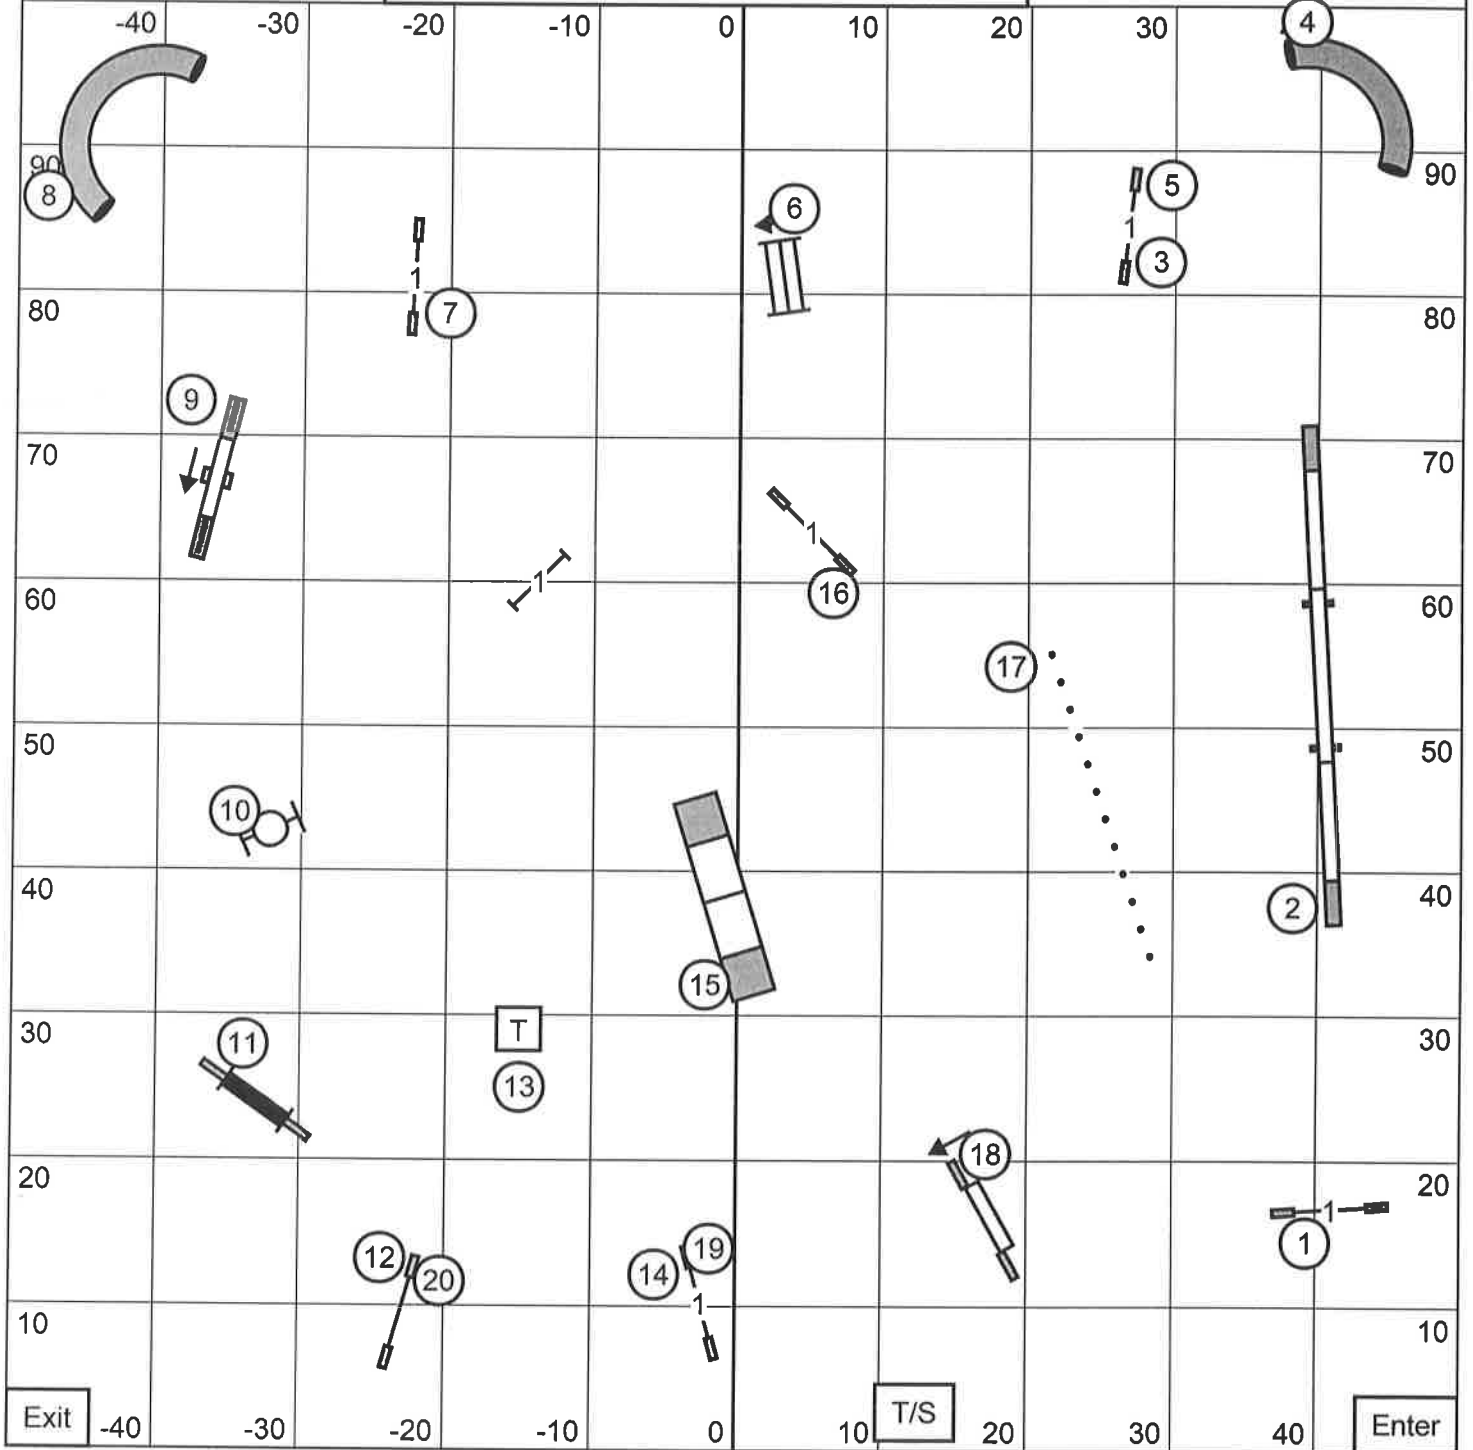

# FAST

Saturday, June 22, 2024  
 Sooner State Kennel Club El Reno, Oklahoma  
 Tracy Mazur-Judge

Start and Finish  
 Bi-Directional

- M/E Send: (3) (5) (7) \_\_\_\_\_
- Open Send: (3) (5) OR (5) (7) \_\_\_\_\_
- Novice Send: (10) (4) OR (4) (10) - - - - -

# Premier STD

Saturday, June 22, 2024  
 Sooner State Kennel Club El Reno, Oklahoma  
 Tracy Mazur-Judge

# Master/Excellent STD

Saturday, June 22, 2024  
Sooner State Kennel Club El Reno, Oklahoma  
Tracy Mazur-Judge

**Open STD**  
 Saturday, June 22, 2024  
 Sooner State Kennel Club El Reno, Oklahoma  
 Tracy Mazur-Judge

# Novice STD

Saturday, June 22, 2024  
Sooner State Kennel Club El Reno, Oklahoma  
Tracy Mazur-Judge