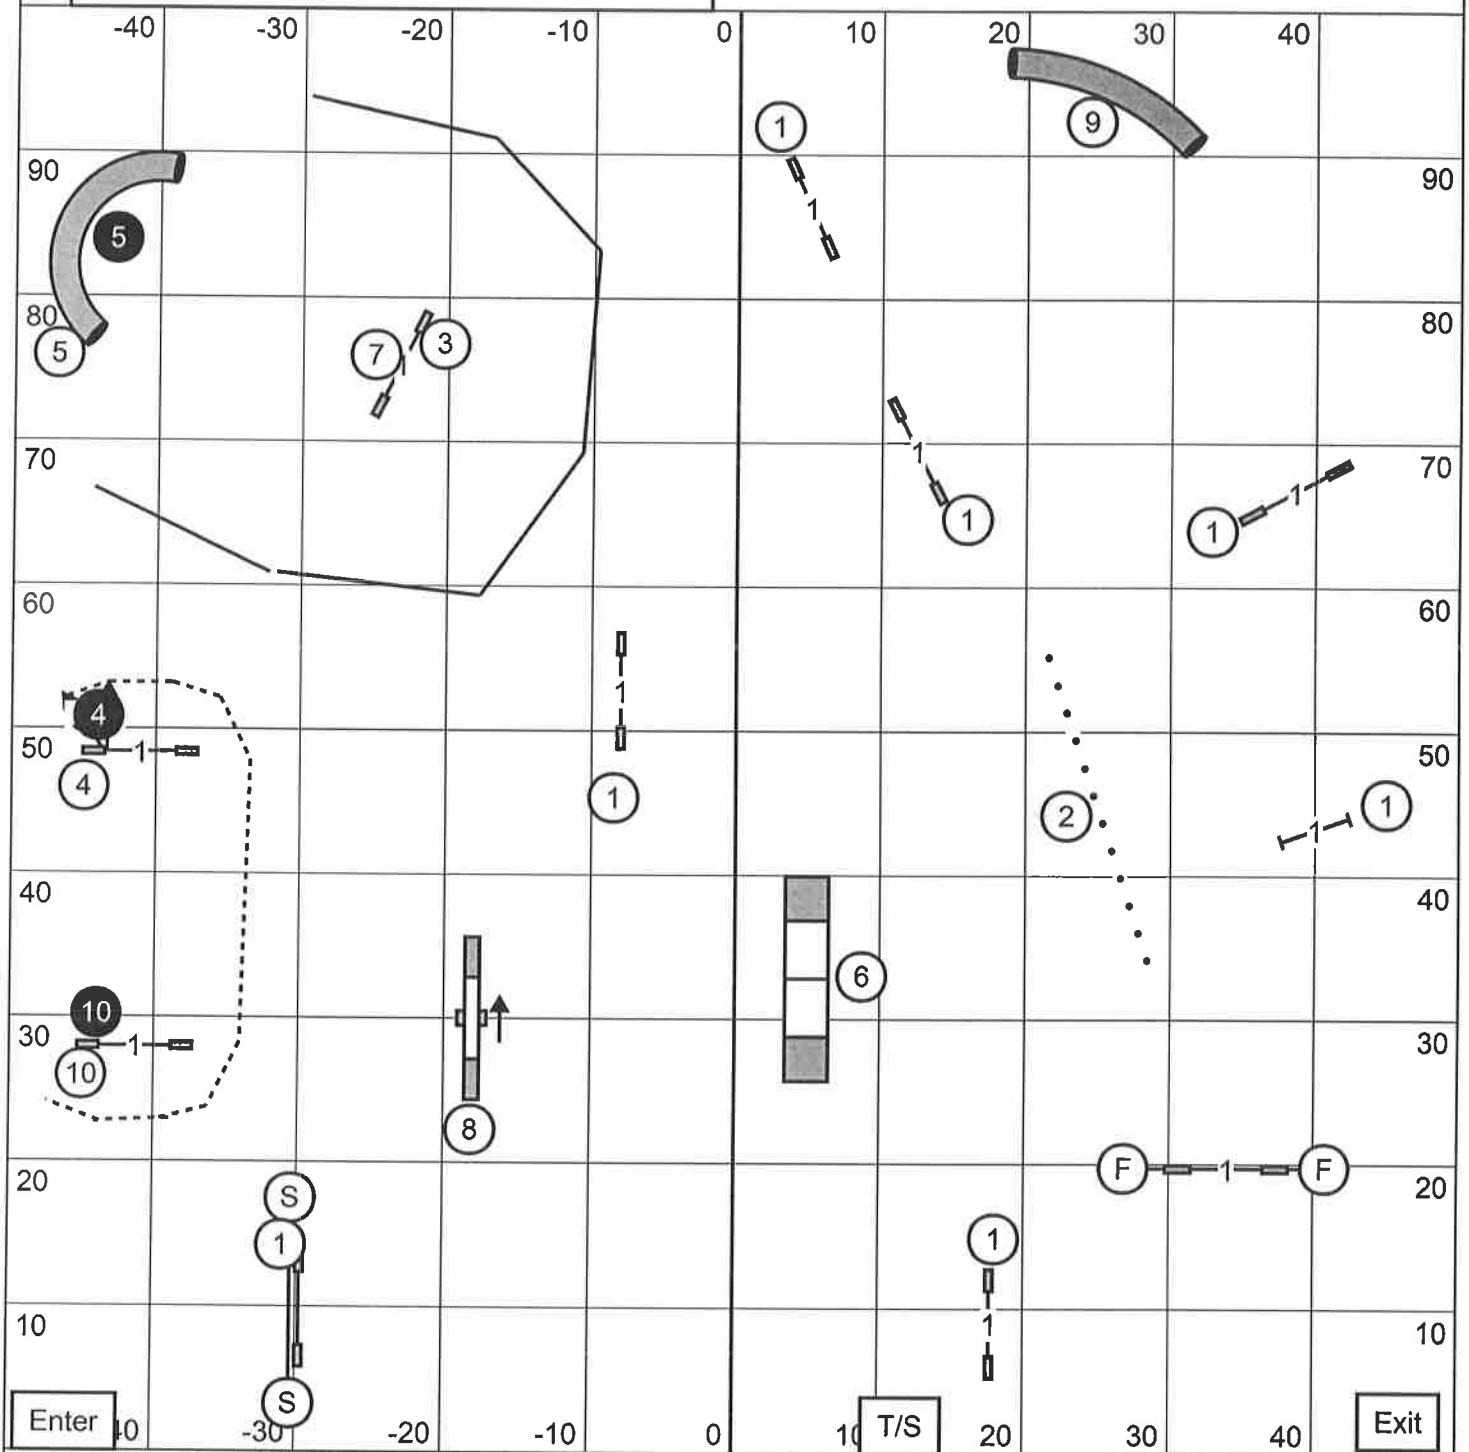

# FAST

Saturday, June 22, 2024  
 Sooner State Kennel Club El Reno, Oklahoma  
 Tracy Mazur-Judge

Start and Finish  
 Bi-Directional

- M/E Send: (3) (5) (7) \_\_\_\_\_
- Open Send: (3) (5) OR (5) (7) \_\_\_\_\_
- Novice Send: (10) (4) OR (4) (10) - - - - -

# Premier STD

Saturday, June 22, 2024  
 Sooner State Kennel Club El Reno, Oklahoma  
 Tracy Mazur-Judge

# Master/Excellent STD

Saturday, June 22, 2024  
Sooner State Kennel Club El Reno, Oklahoma  
Tracy Mazur-Judge

**Open STD**  
 Saturday, June 22, 2024  
 Sooner State Kennel Club El Reno, Oklahoma  
 Tracy Mazur-Judge

# Novice STD

Saturday, June 22, 2024  
Sooner State Kennel Club El Reno, Oklahoma  
Tracy Mazur-Judge