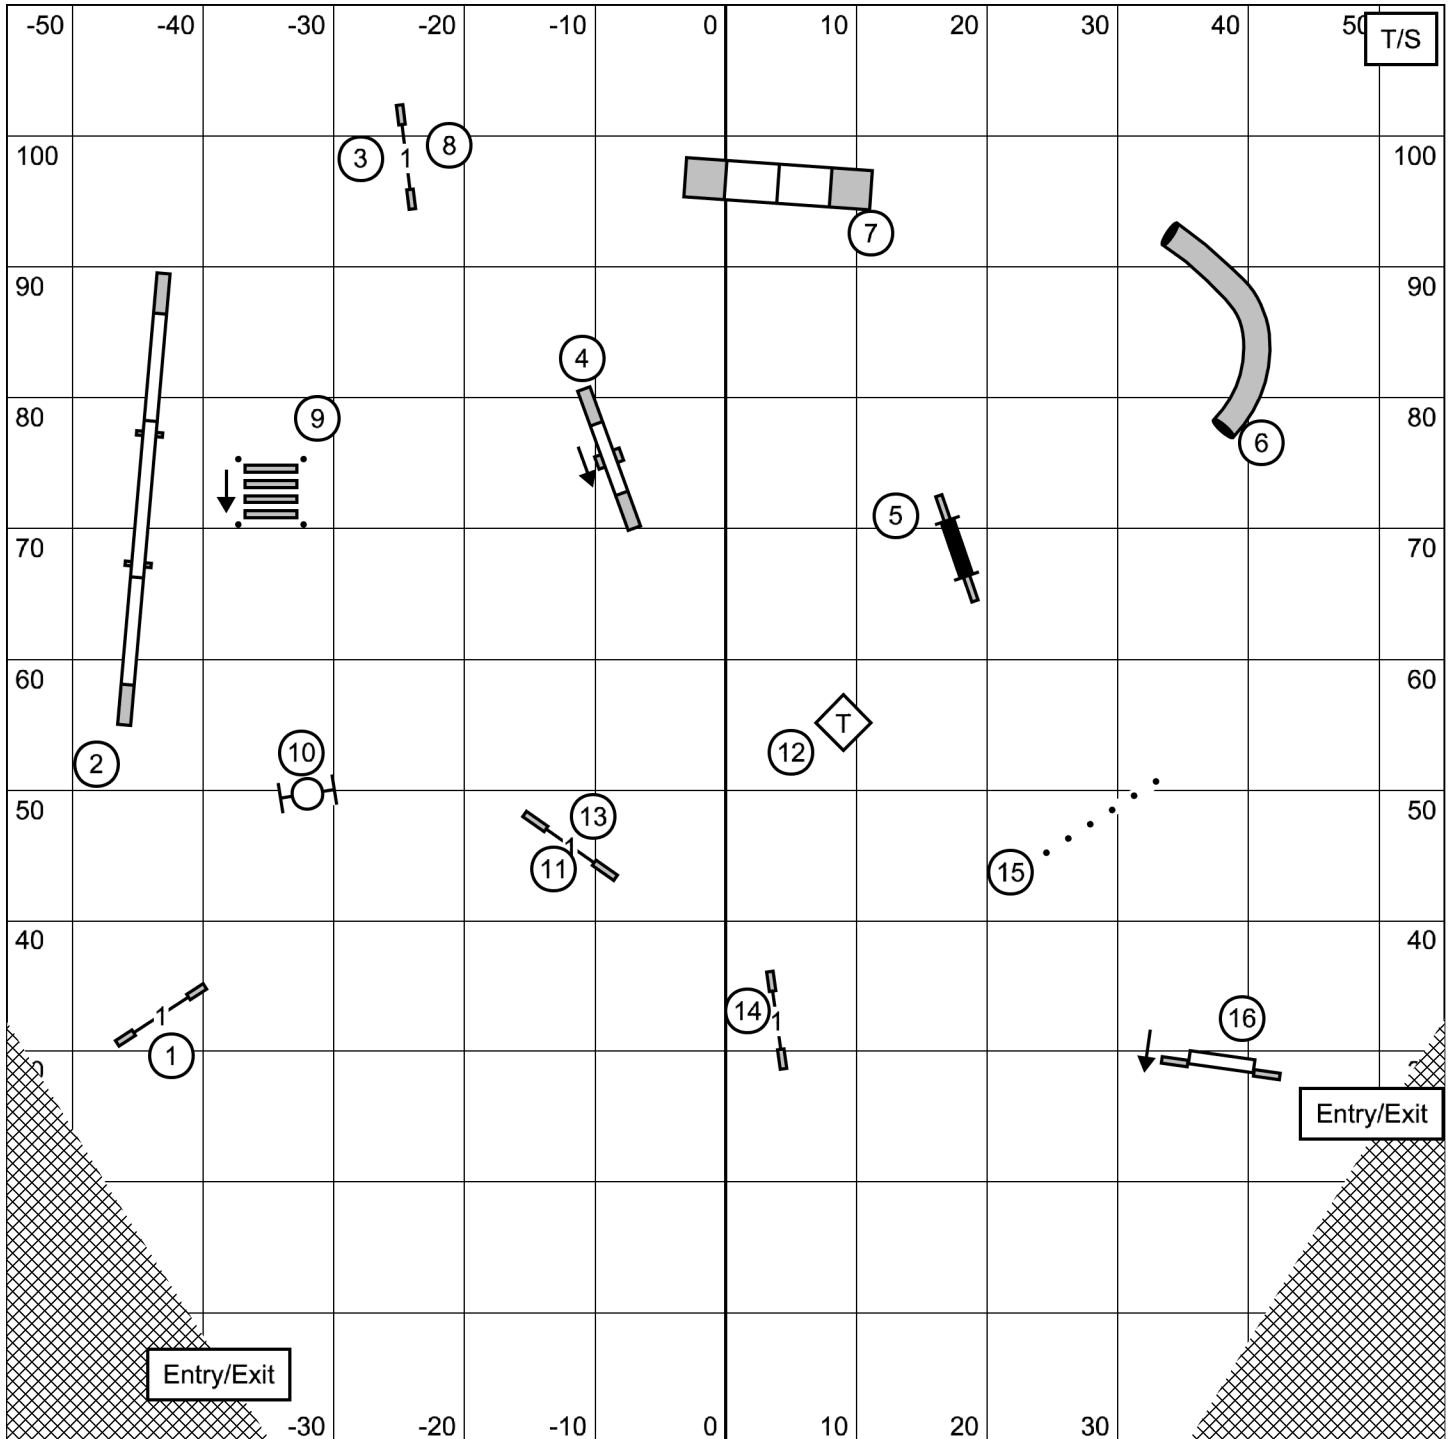

NASA Area Companion Dog Associaton
Novice Standard
Saturday October 19, 2024
Judge: Jan Skurzynski