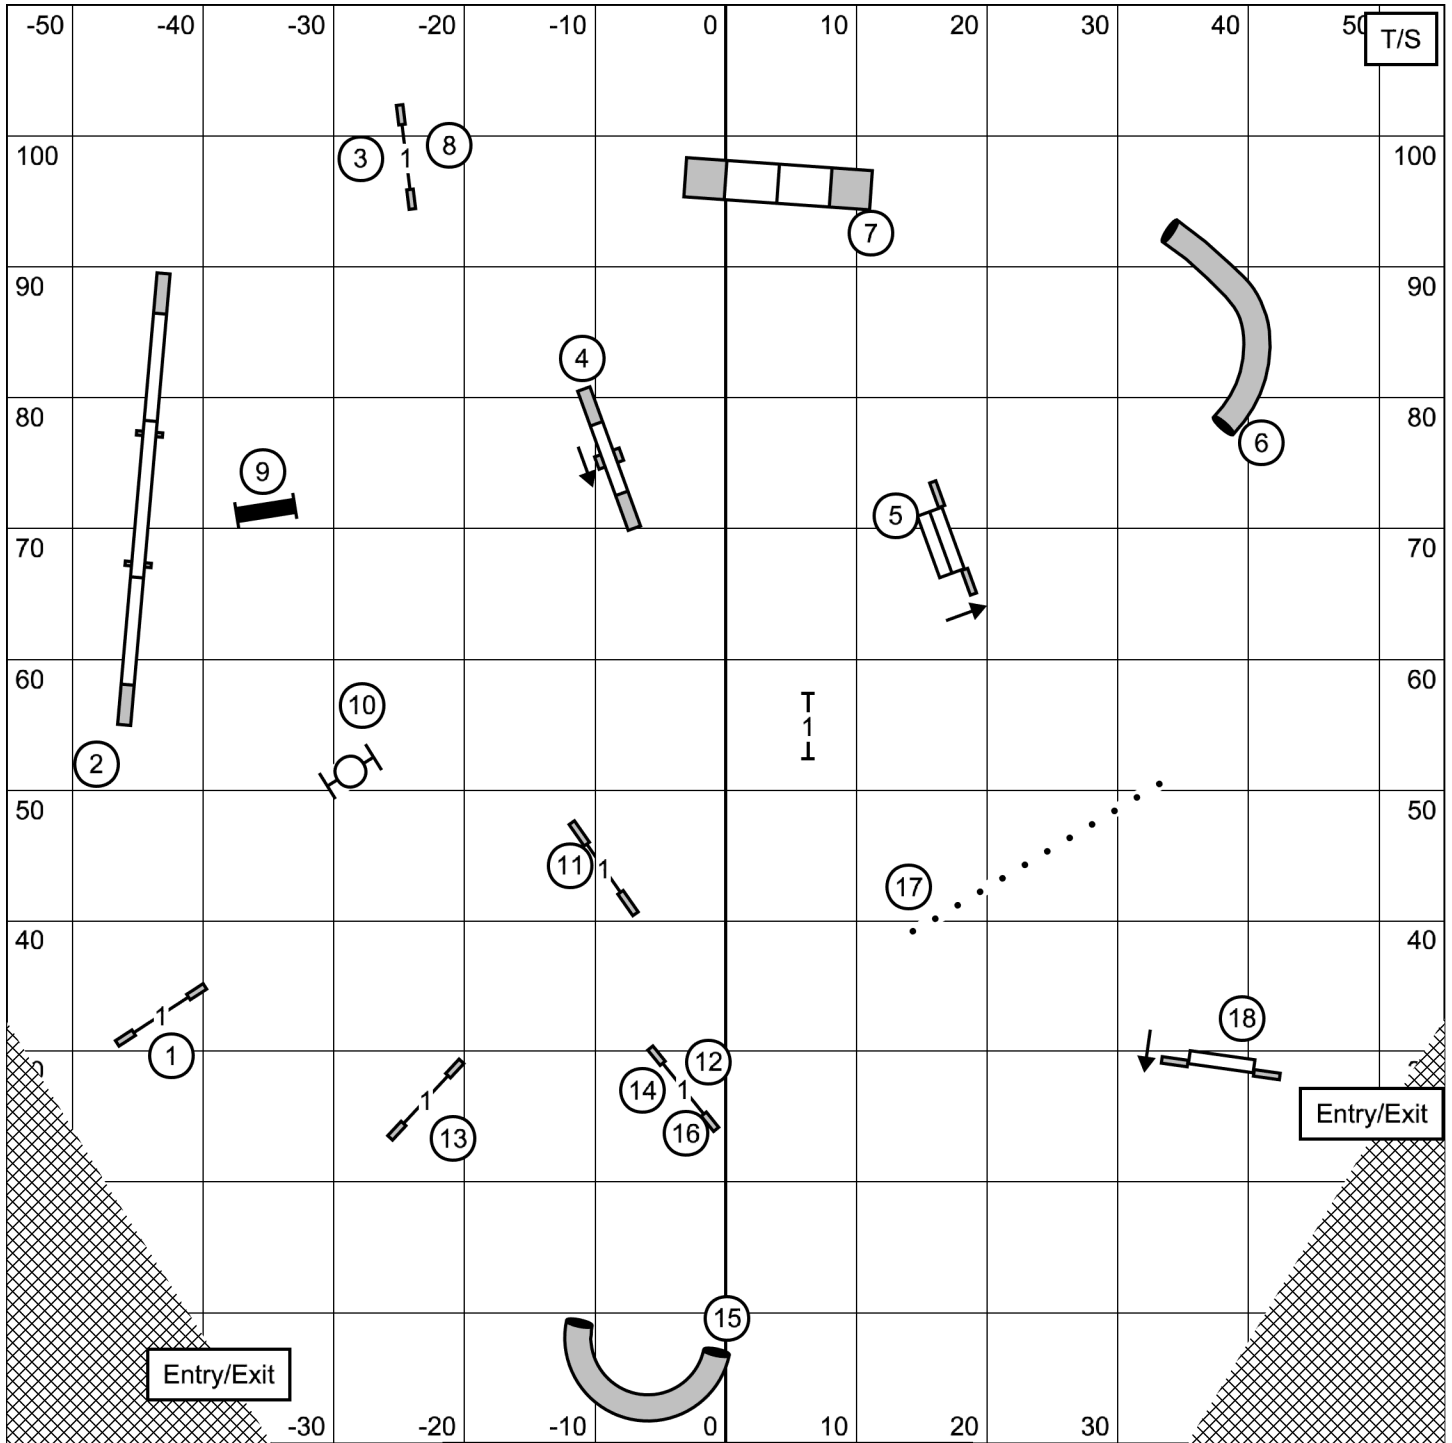

NASA Area Companion Dog Association
Master/Excellent Standard
Saturday October 19, 2024
Judge: Jan Skurzynski