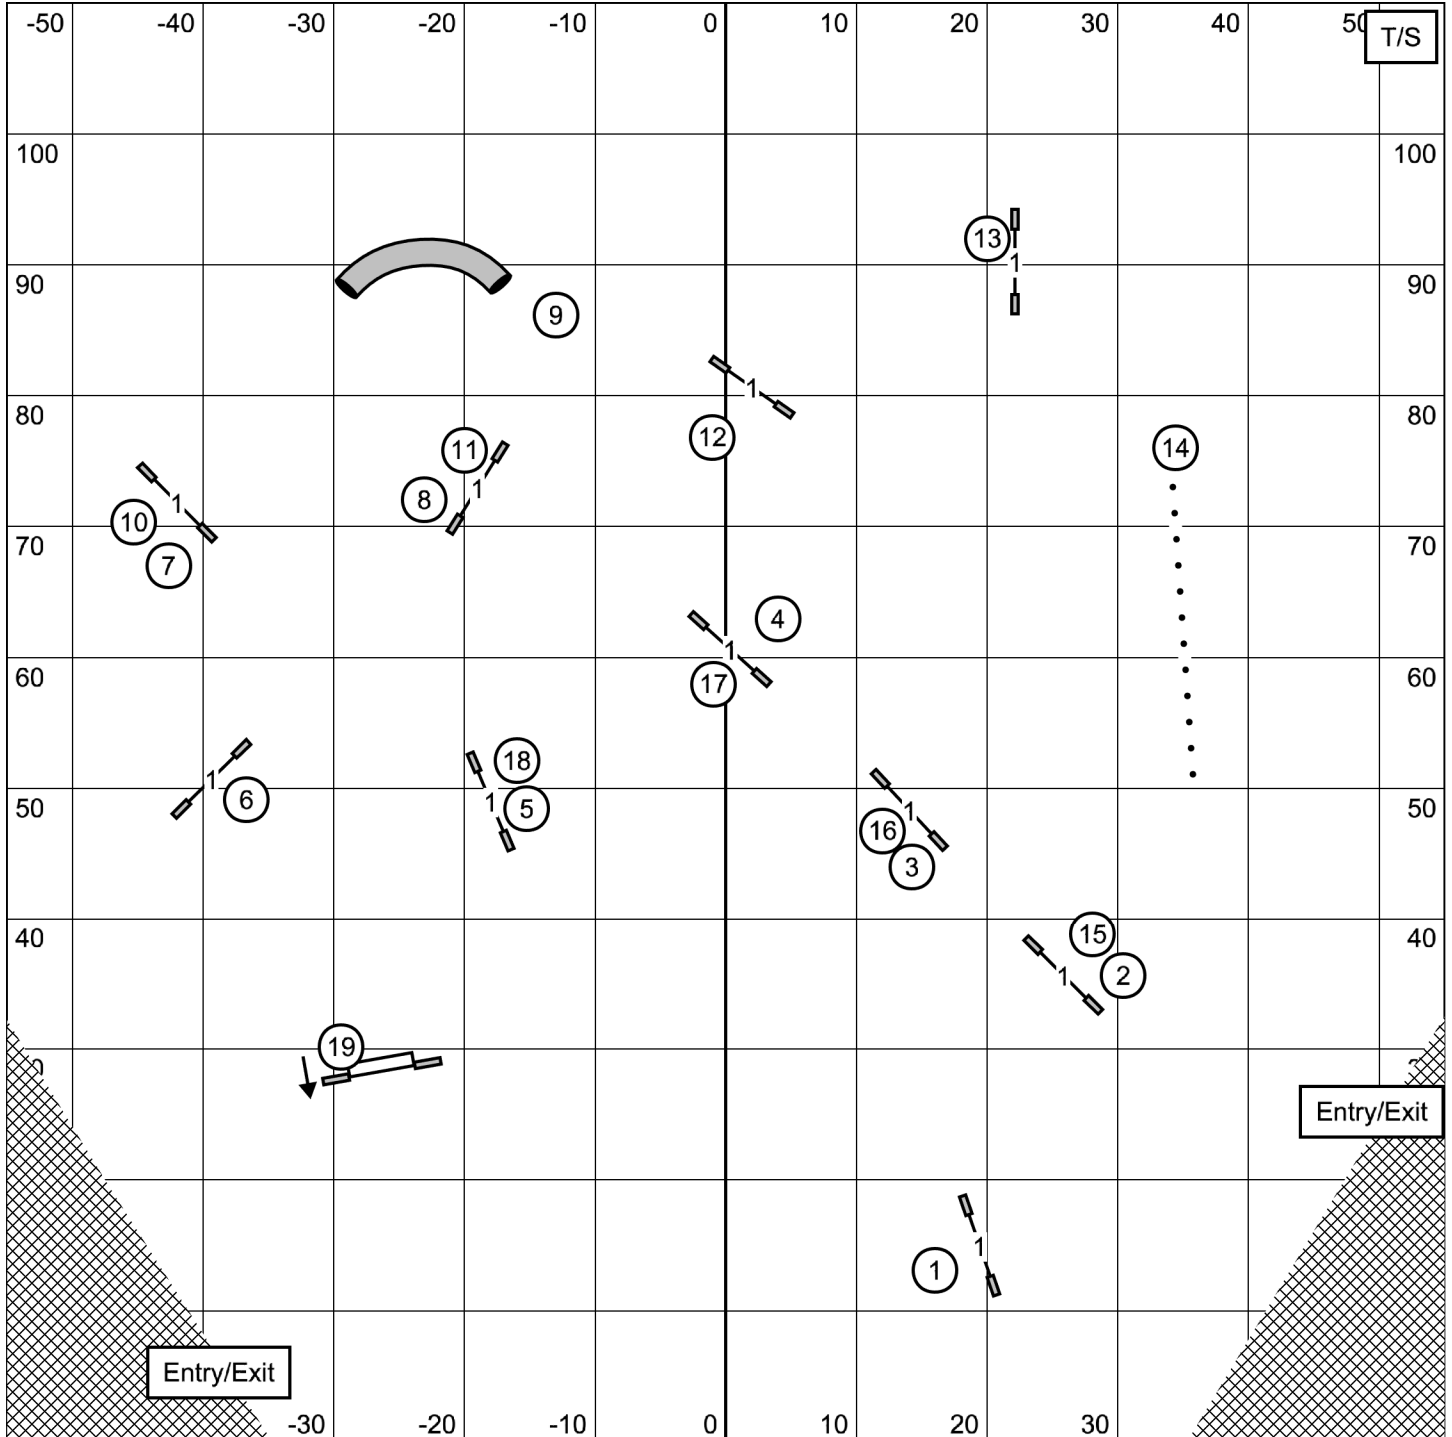

NASA Area Companion Dog Associaton
Premier JWW
Saturday October 19, 2024
Judge: Jan Skurzynski