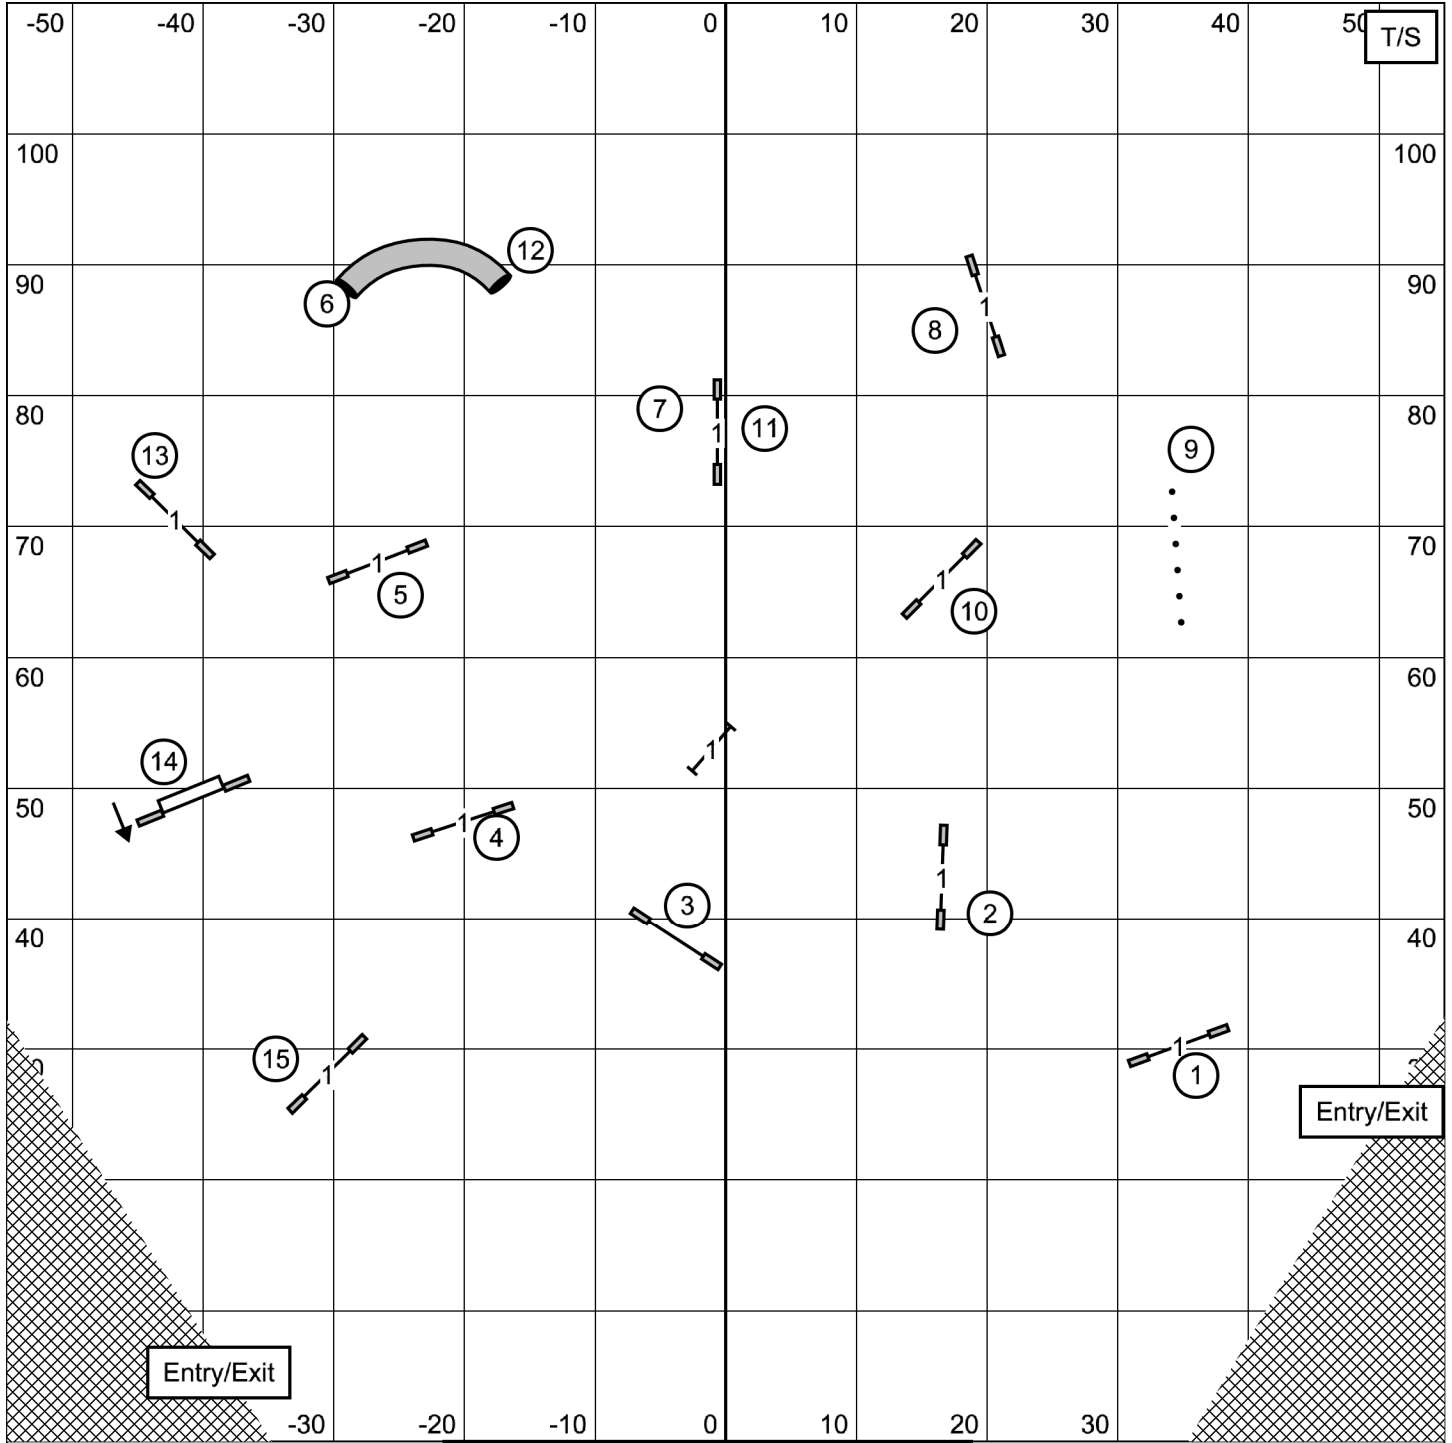

NASA Area Companion Dog Association
Novice JWW
Saturday October 19, 2024
Judge: Jan Skurzynski