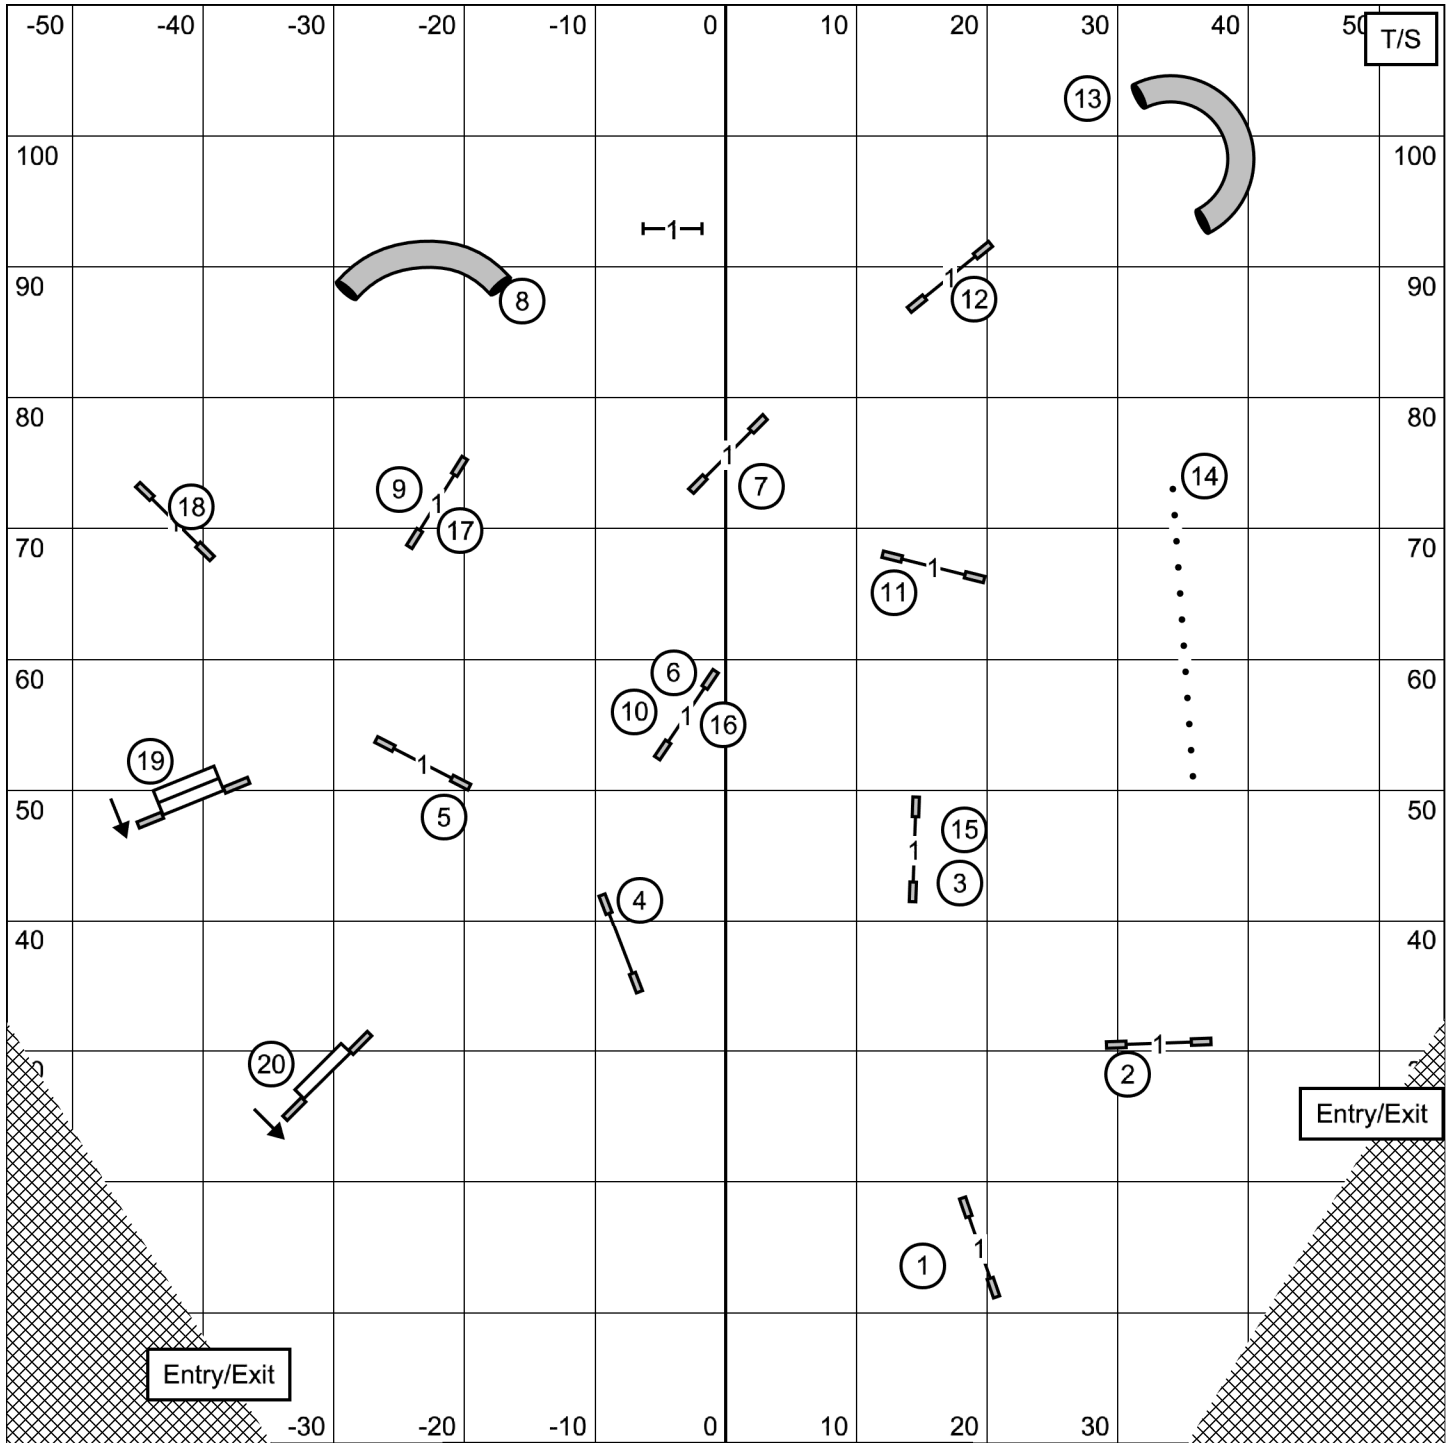

NASA Area Companion Dog Associaton
Master/Excellent JWW
Saturday October 19, 2024
Judge: Jan Skurzynski