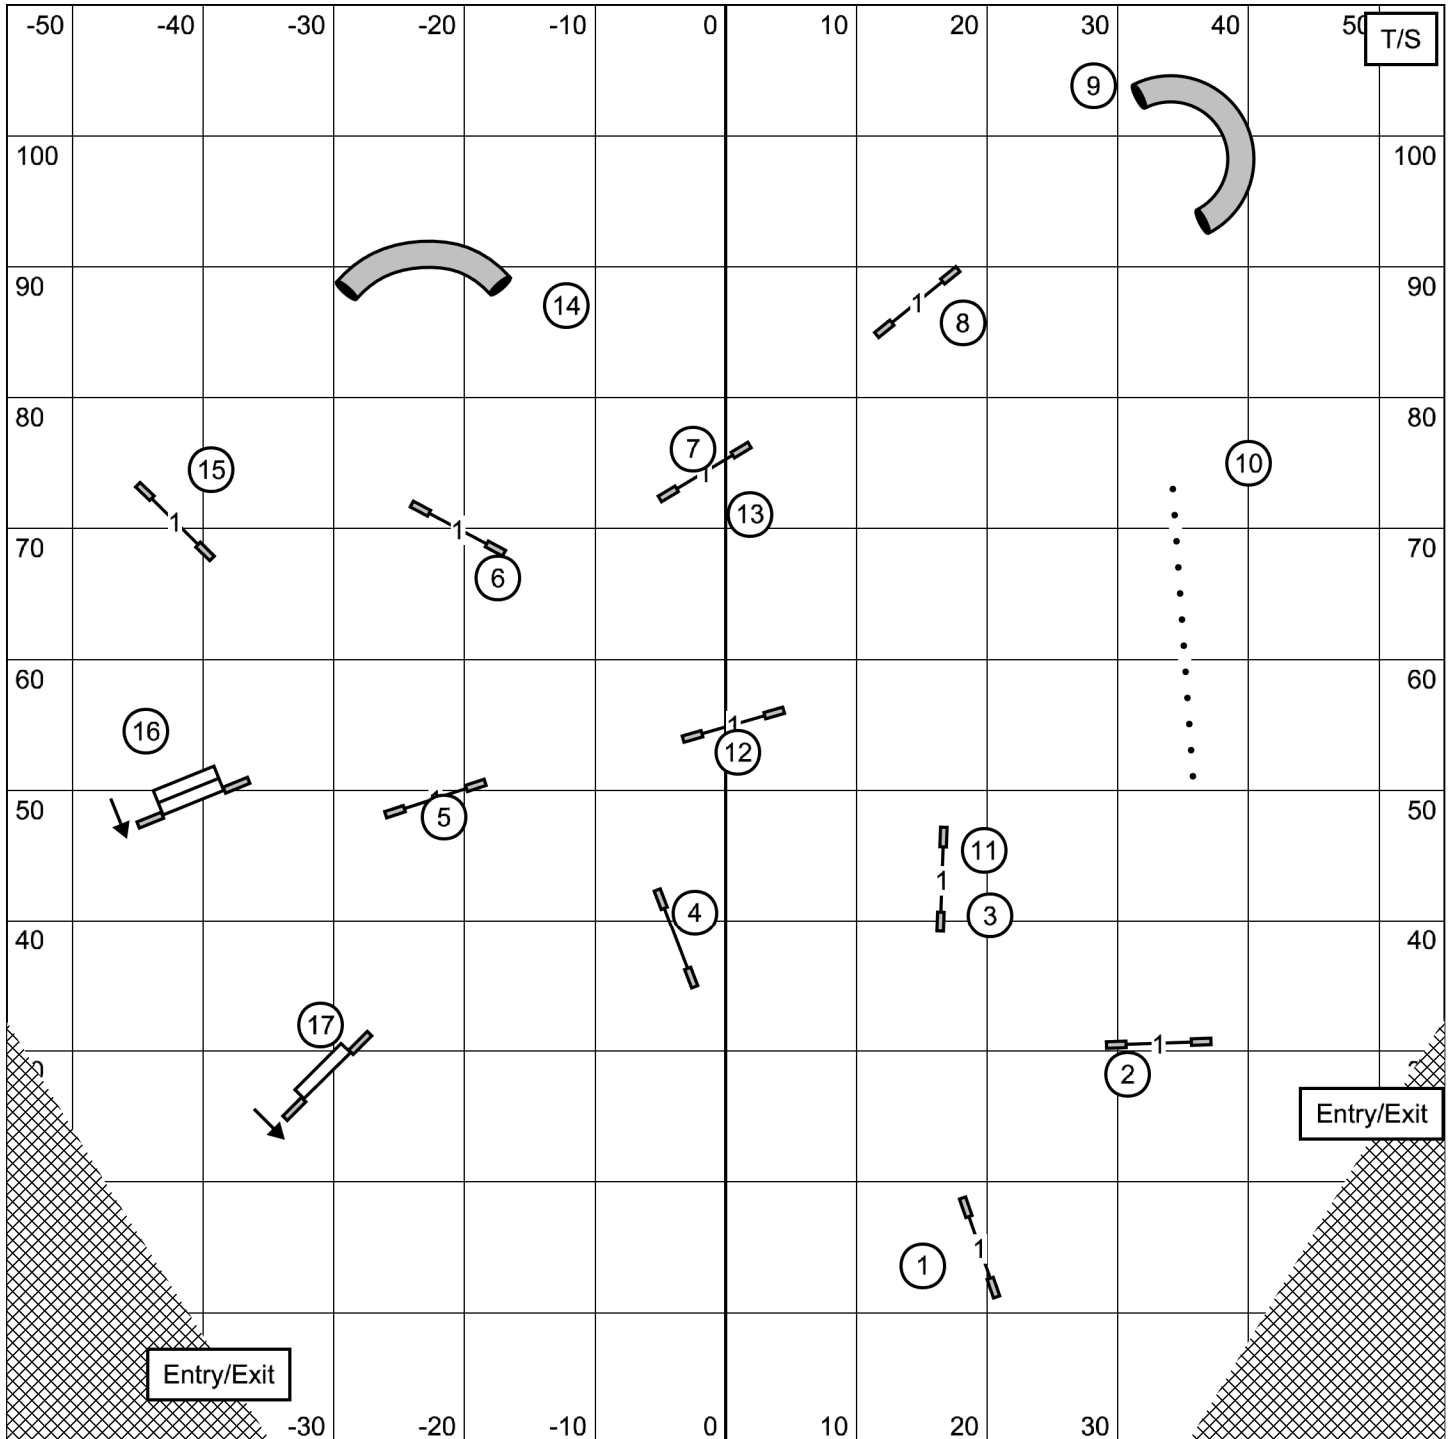

NASA Area Companion Dog Association
Open JWW
Saturday October 19, 2024
Judge: Jan Skurzynski