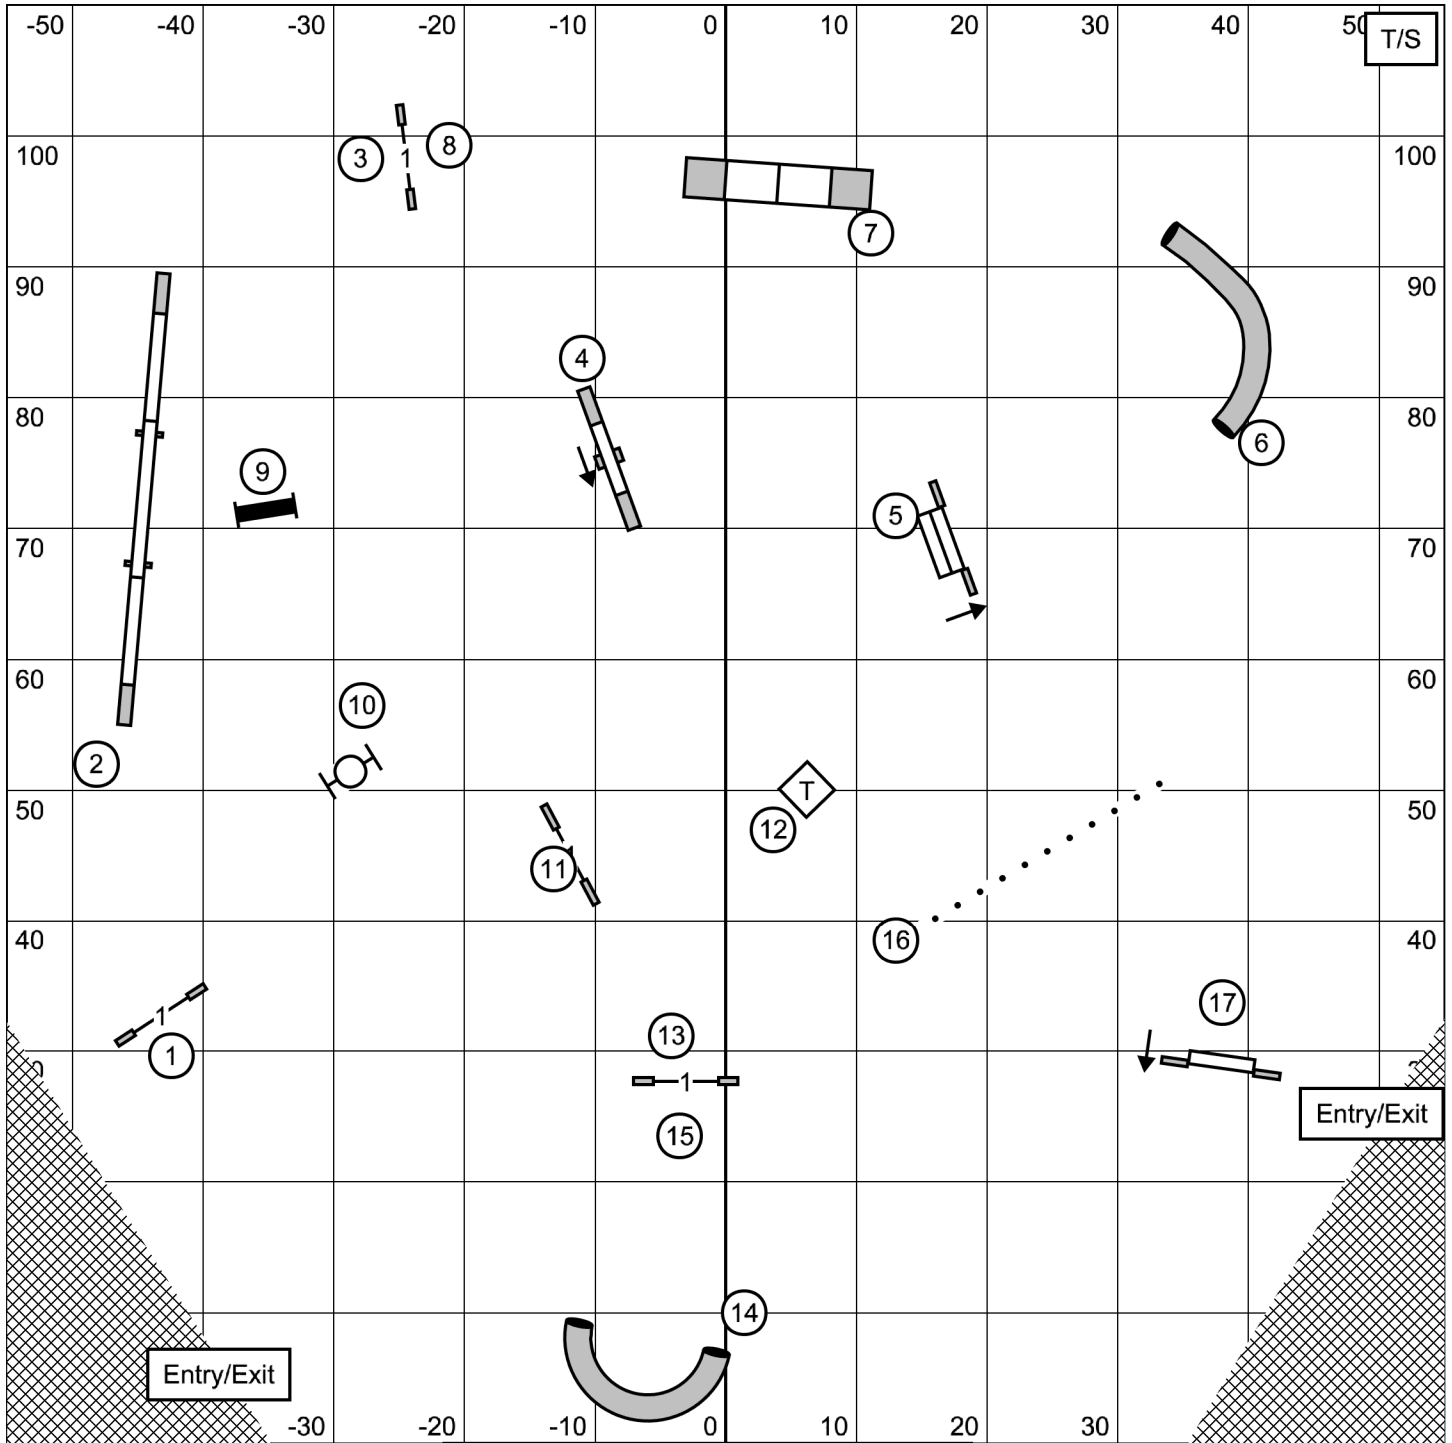

NASA Area Companion Dog Associaton
Open Standard
Saturday October 19, 2024
Judge: Jan Skurzynski