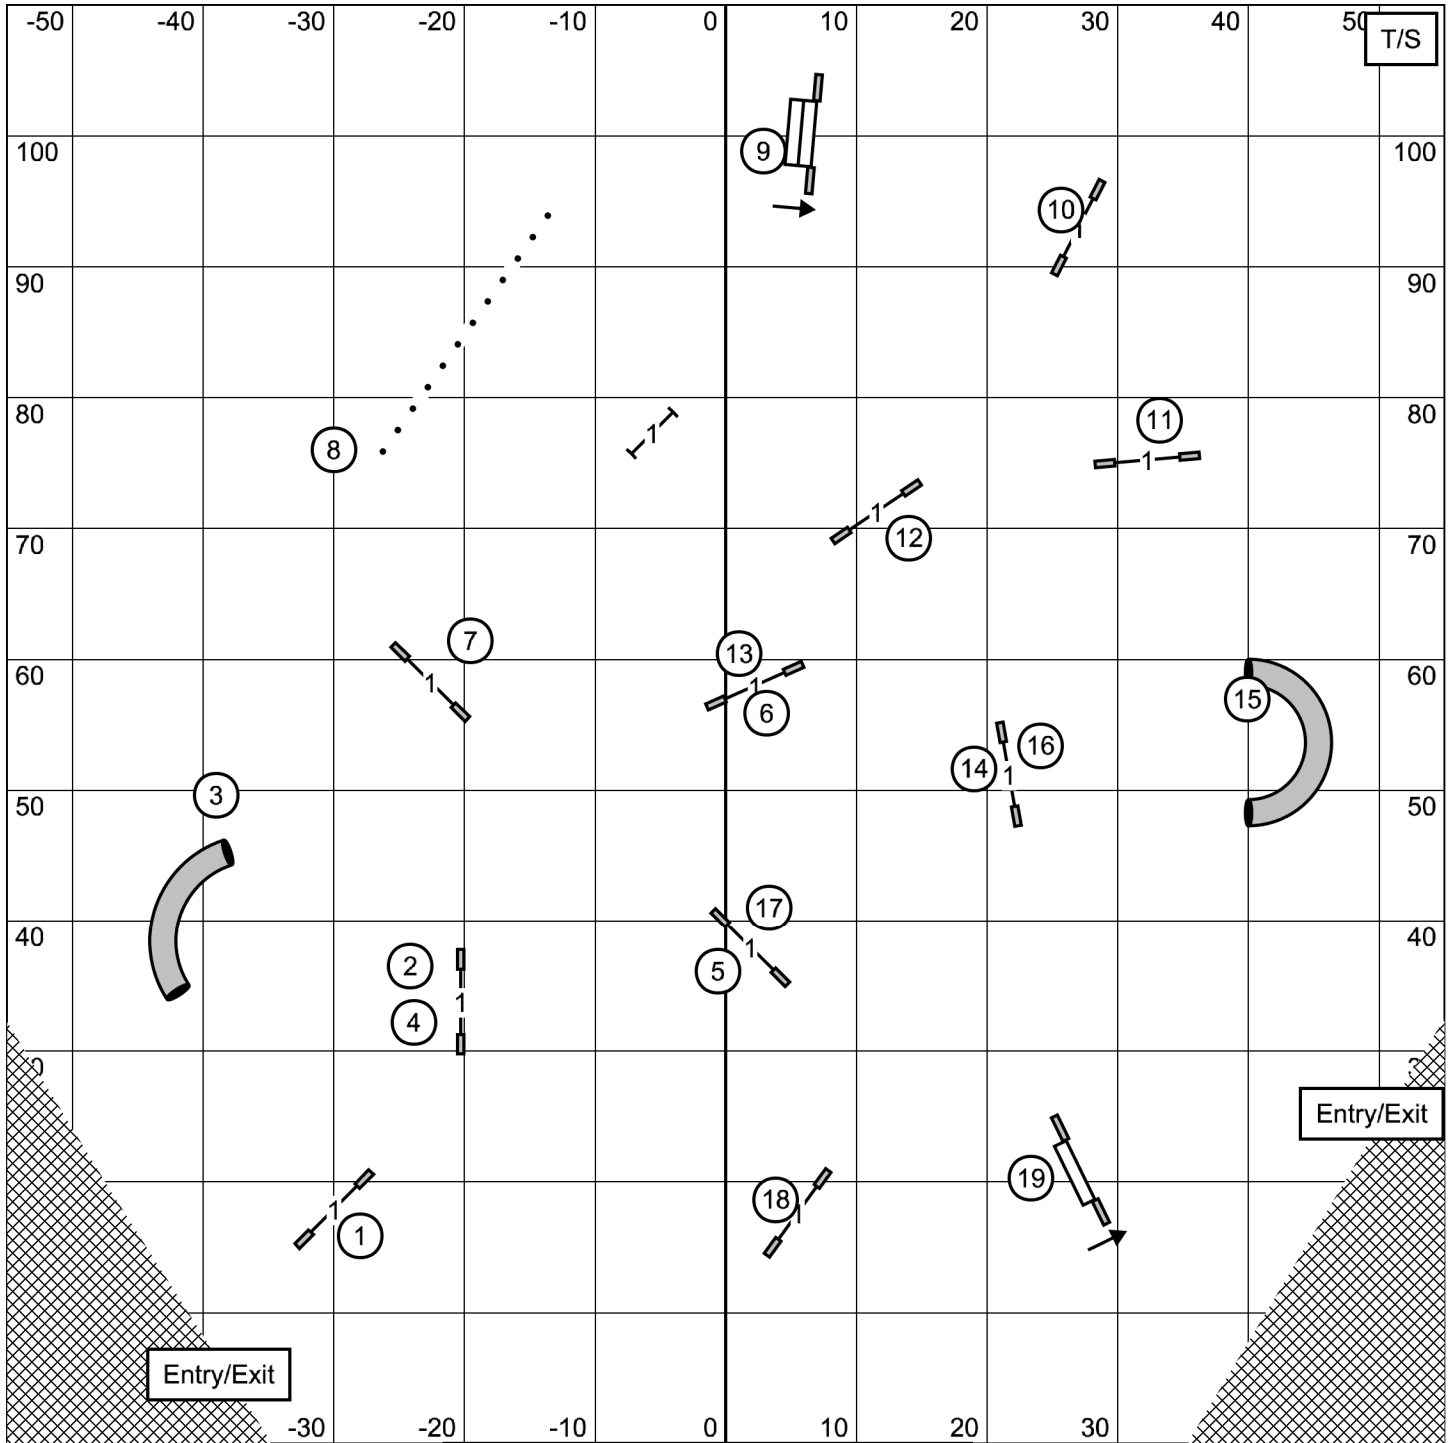

NASA Area Companion Dog Associaton
Master/Excellent JWW
Sunday October 20, 2024
Judge: Jan Skurzynski