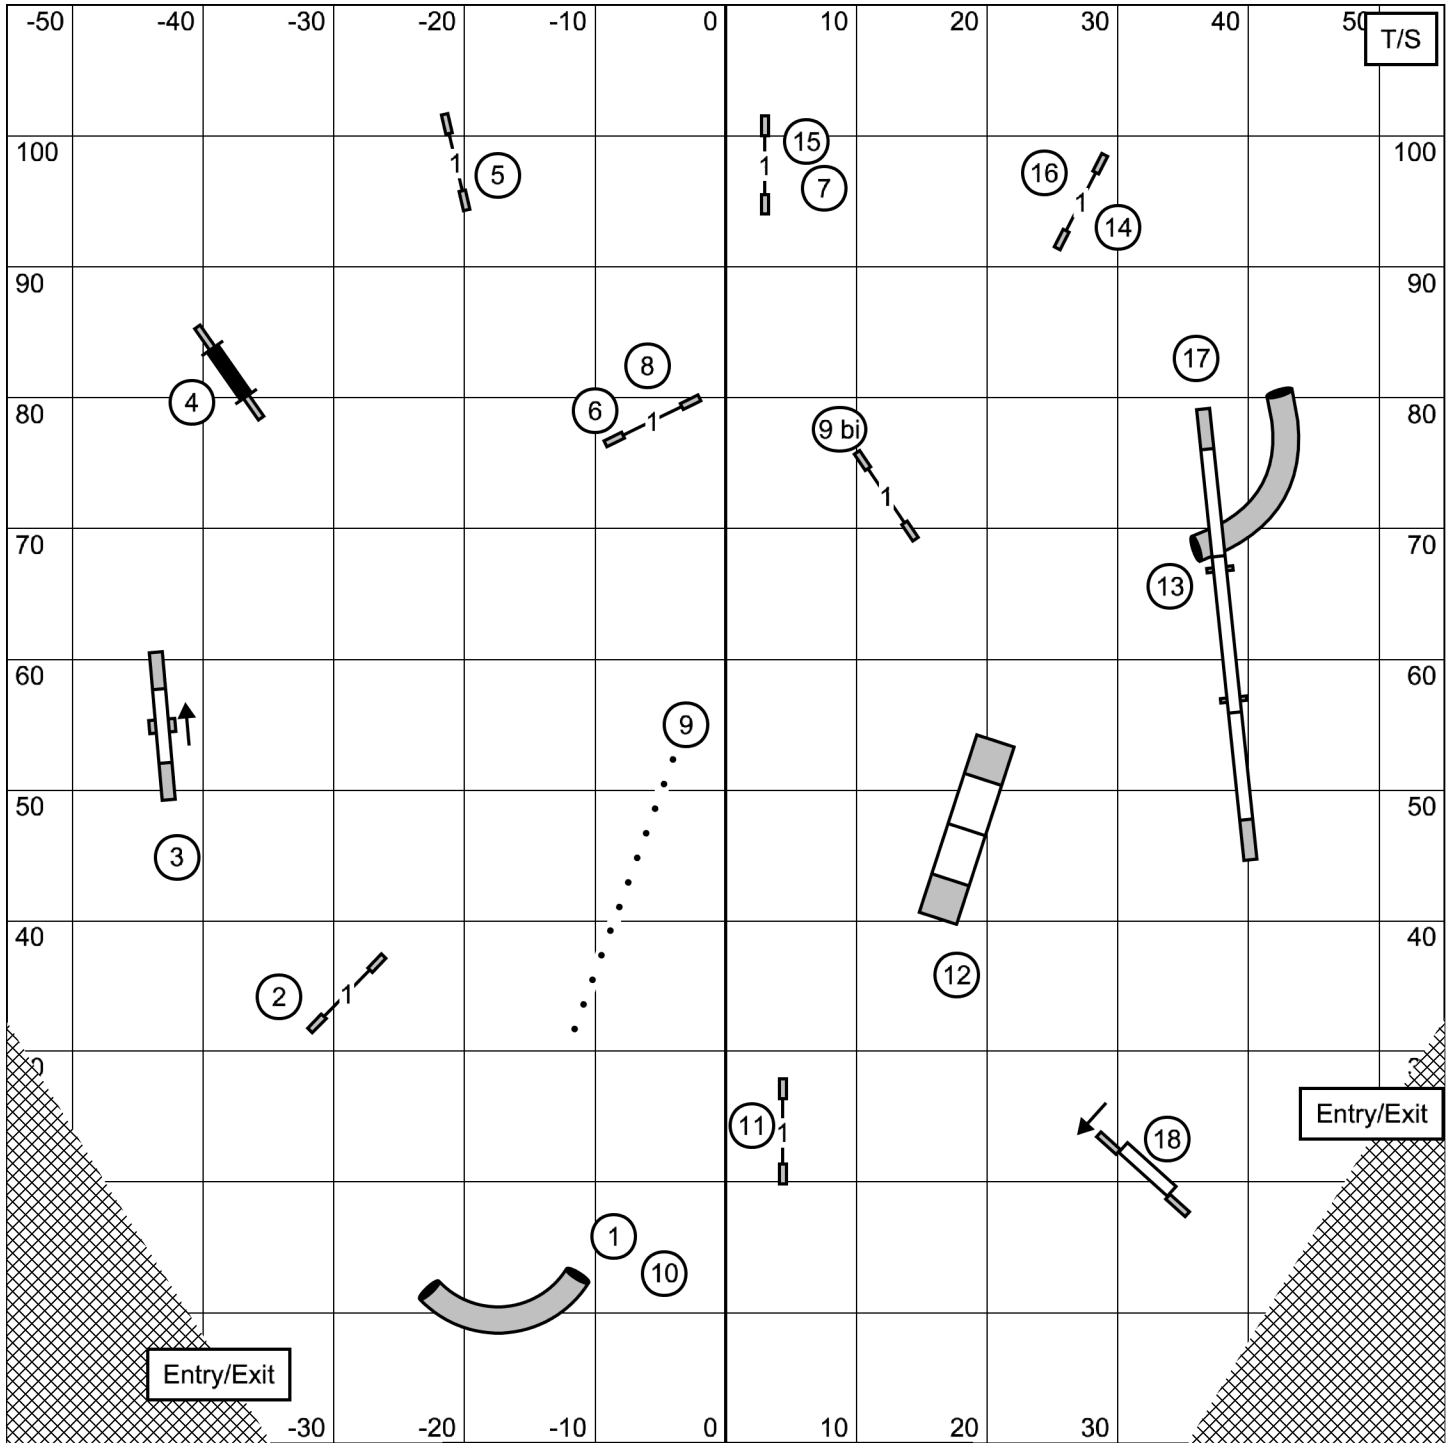

**NASA Area Companion Dog Associaton**  
**Time 2 Beat**  
**Sunday October 20, 2024**  
**Judge: Jan Skurzynski**

NASA Area Companion Dog Associaton  
 Premier Standard  
 Sunday October 20, 2024  
 Judge: Jan Skurzynski