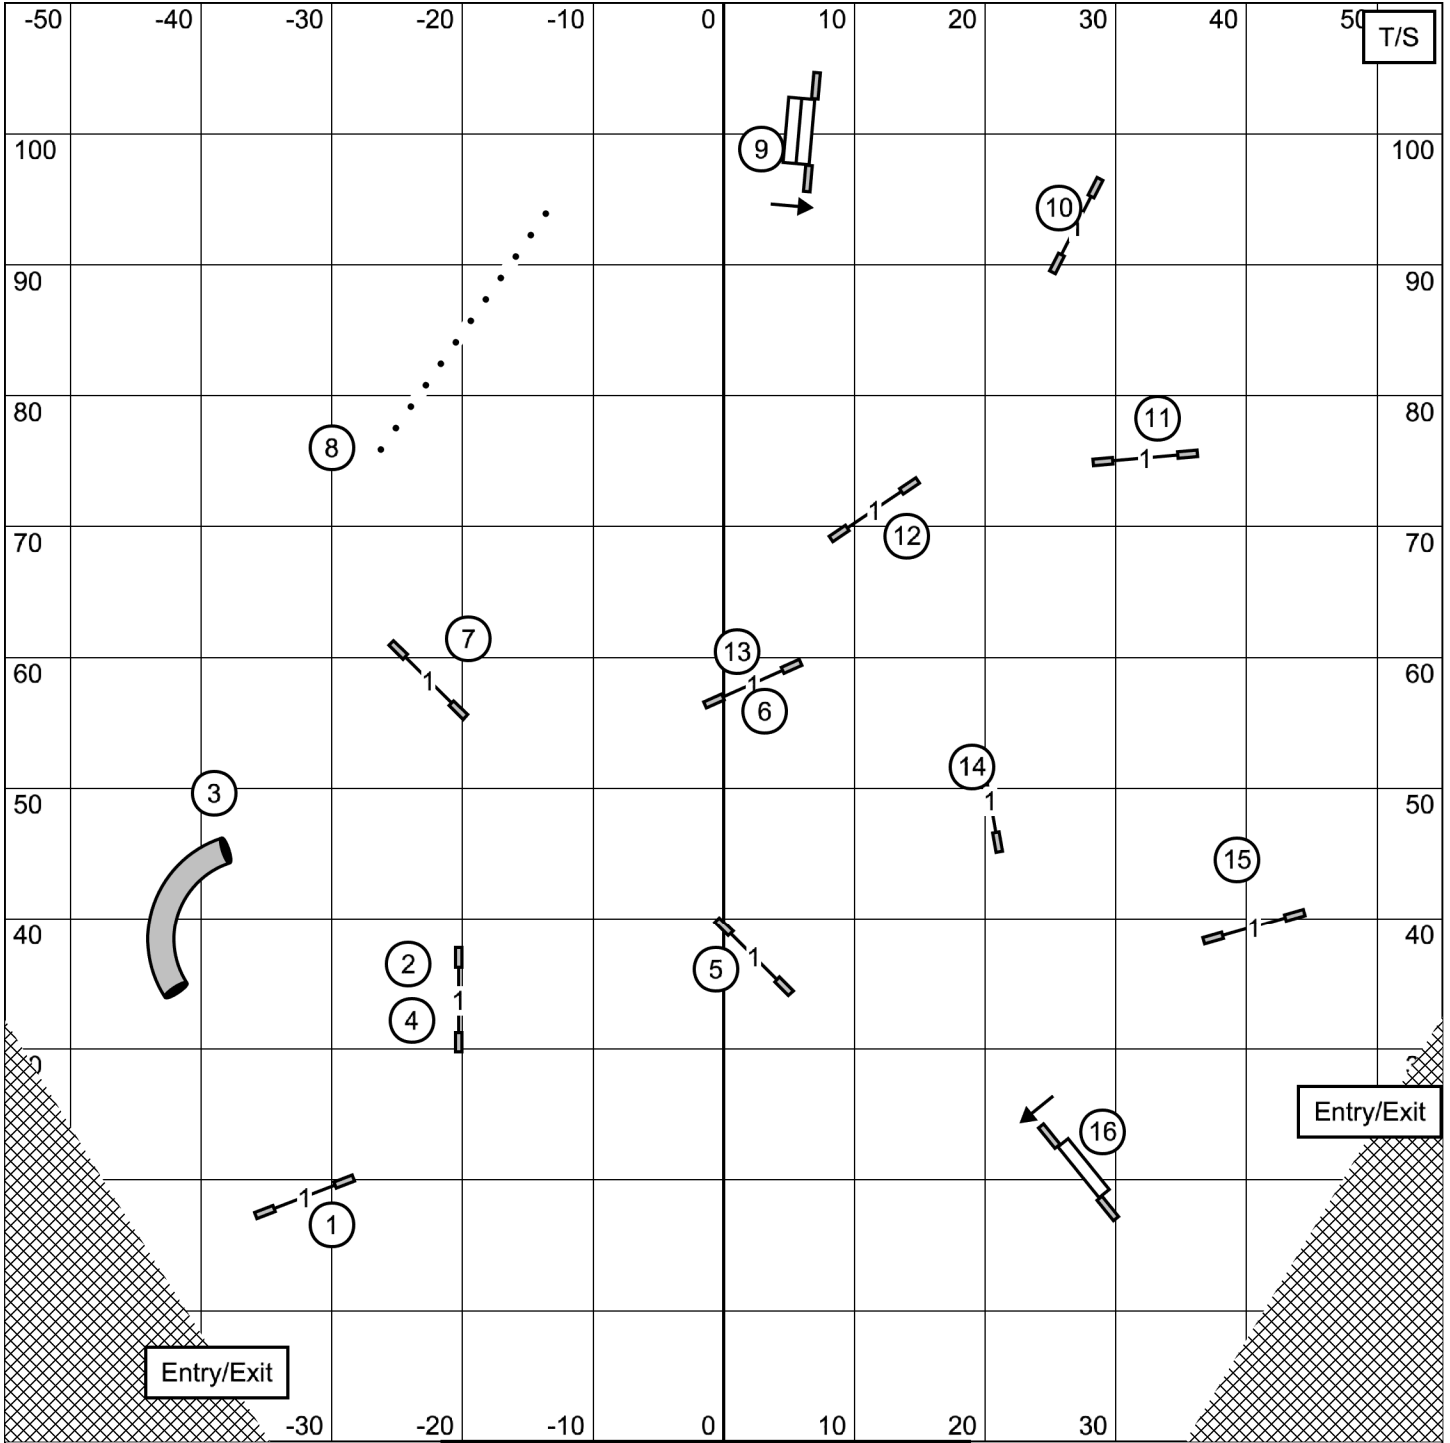

NASA Area Companion Dog Associaton
Open JWW
Sunday October 20, 2024
Judge: Jan Skurzynski