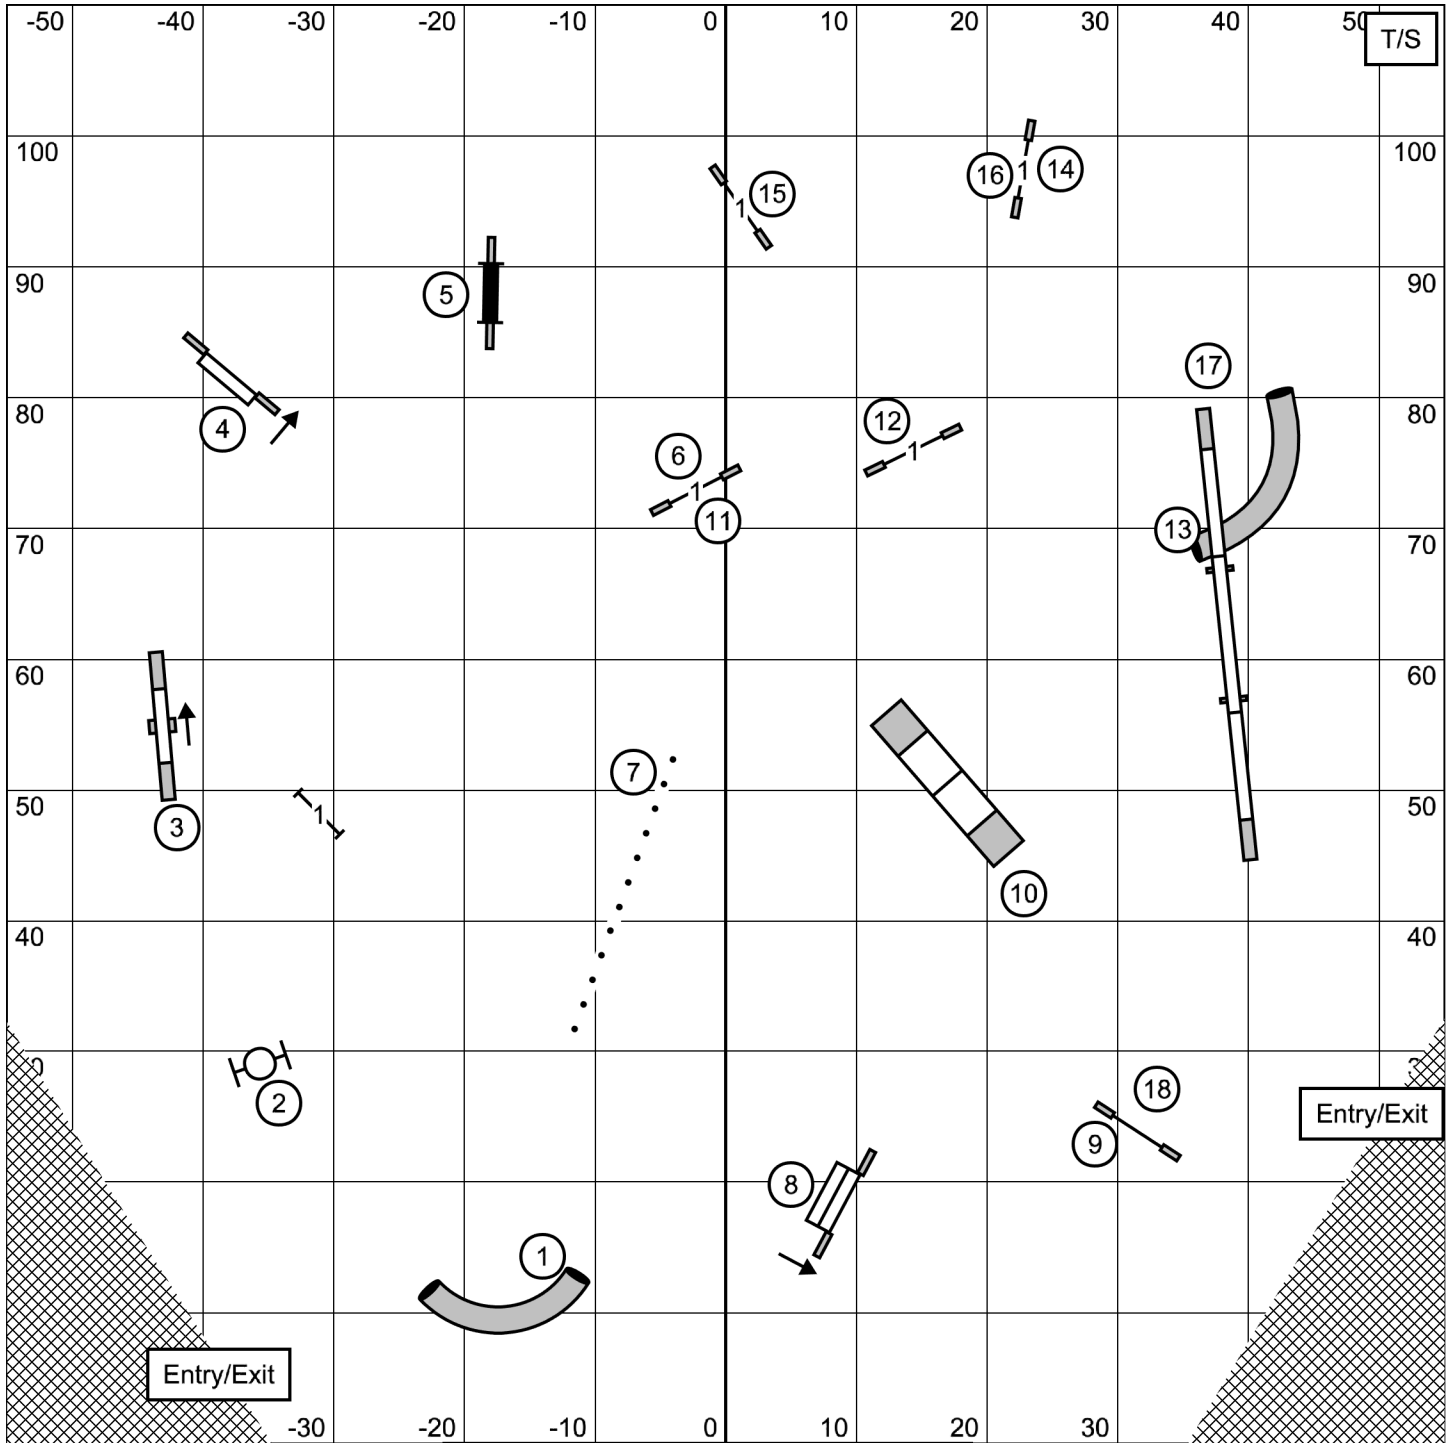

**NASA Area Companion Dog Associaton**  
**Time 2 Beat**  
**Sunday October 20, 2024**  
**Judge: Jan Skurzynski**

NASA Area Companion Dog Associaton  
 Premier Standard  
 Sunday October 20, 2024  
 Judge: Jan Skurzynski