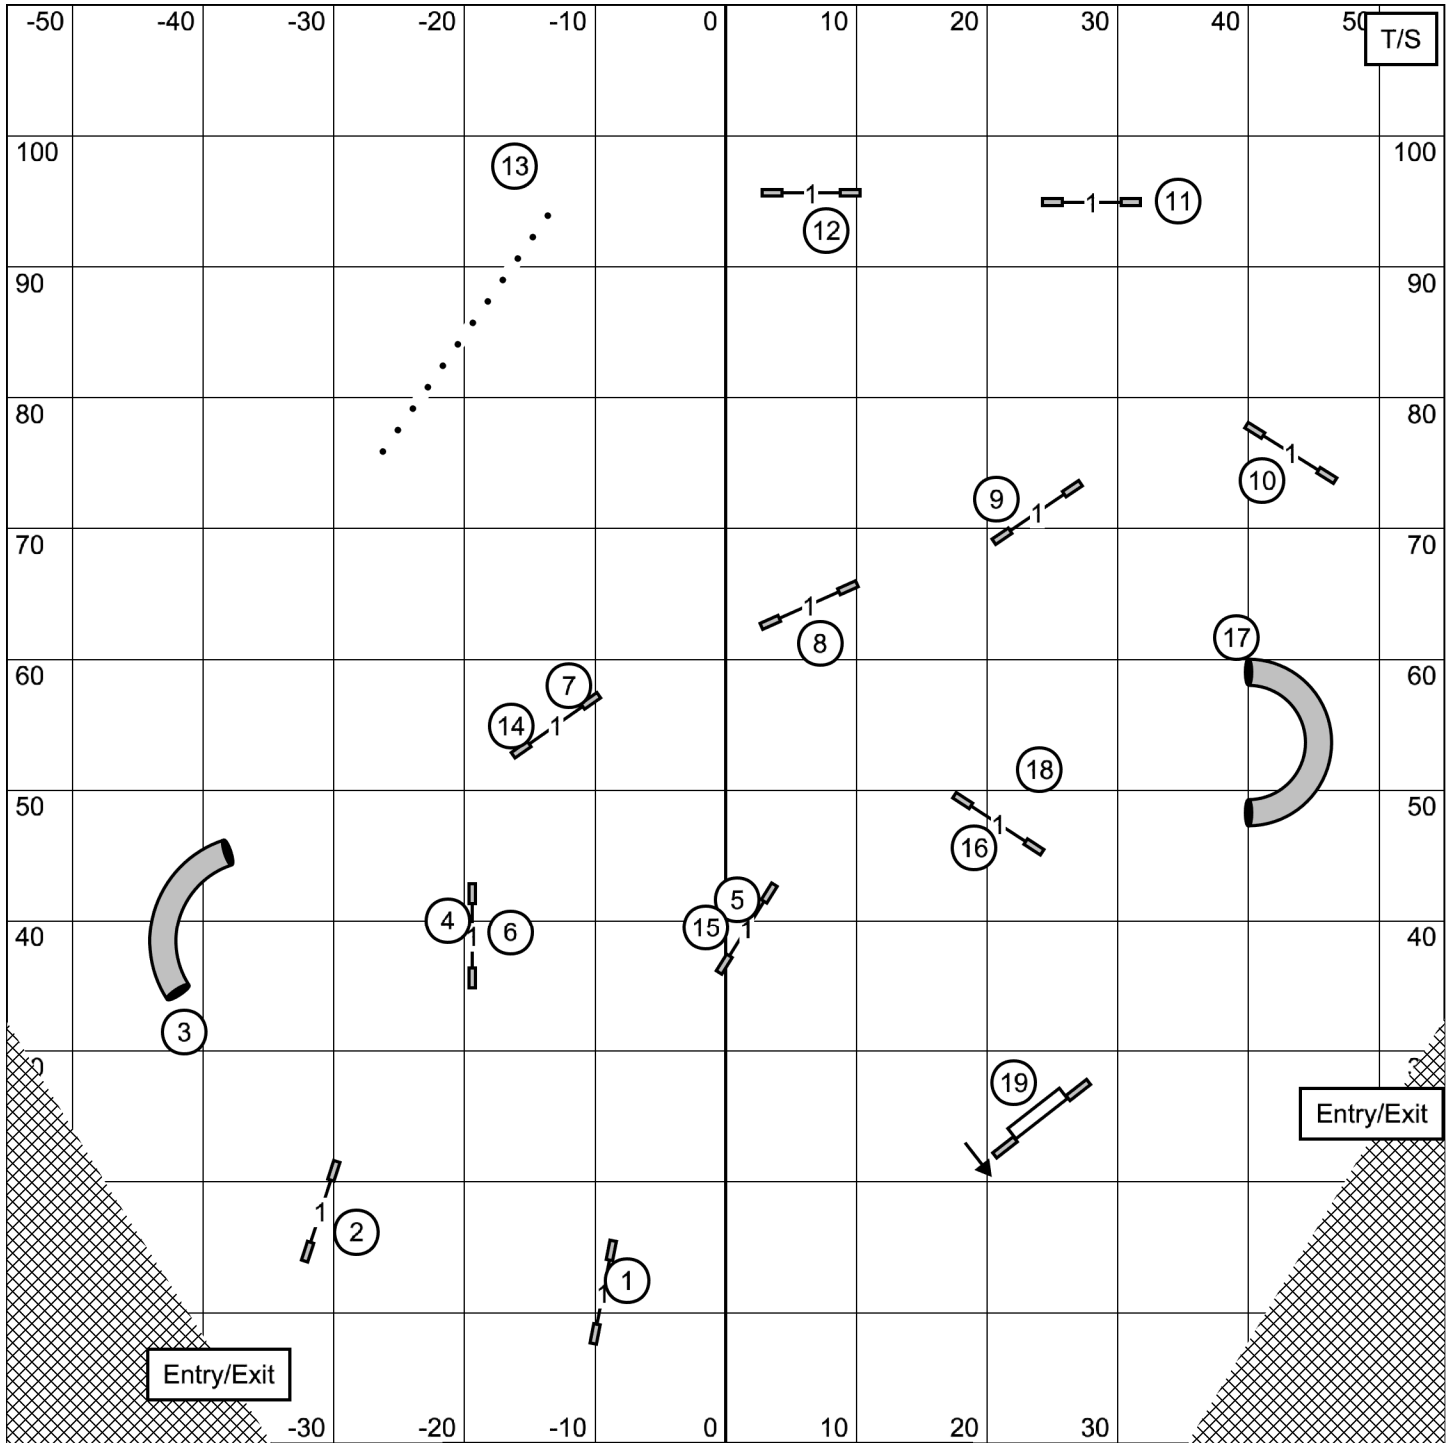

NASA Area Companion Dog Associaton
Premier JWW
Sunday October 20, 2024
Judge: Jan Skurzynski