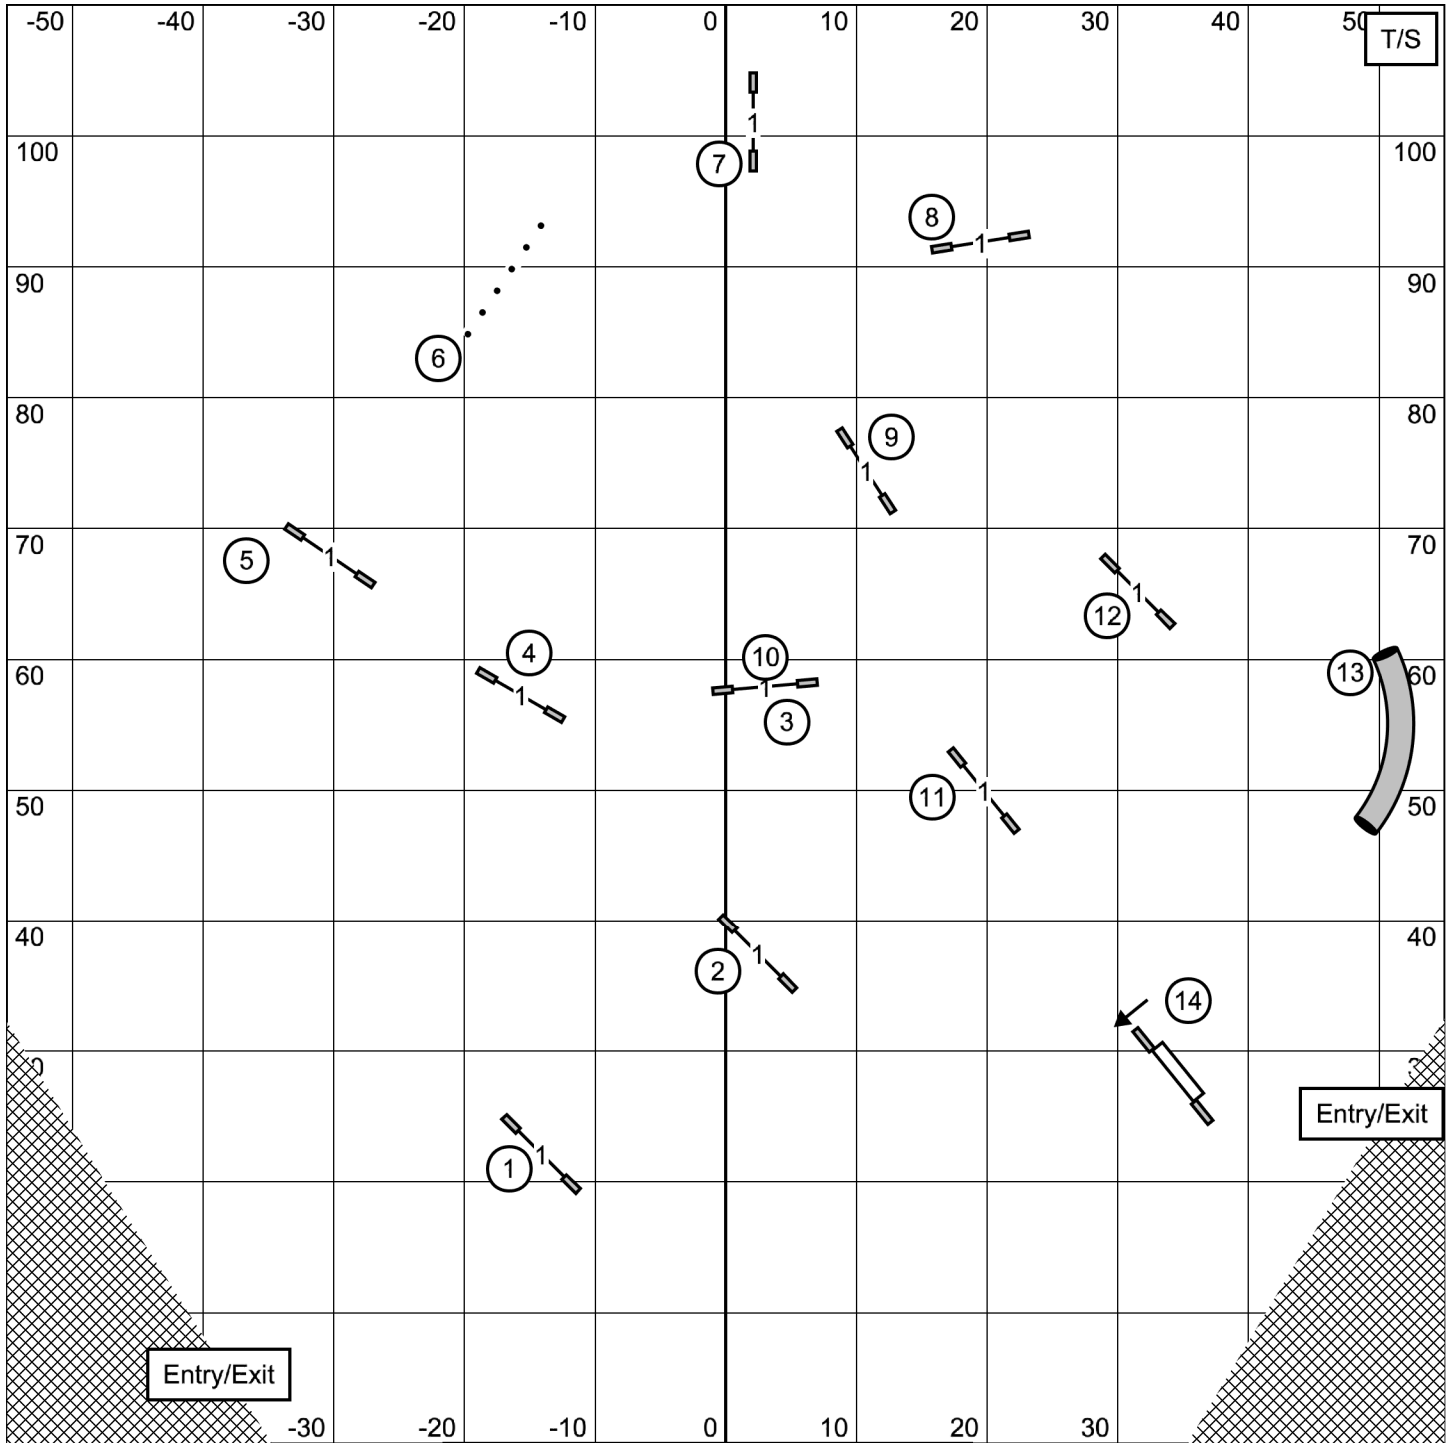

NASA Area Companion Dog Associaton
Novice JWW
Sunday October 20, 2024
Judge: Jan Skurzynski