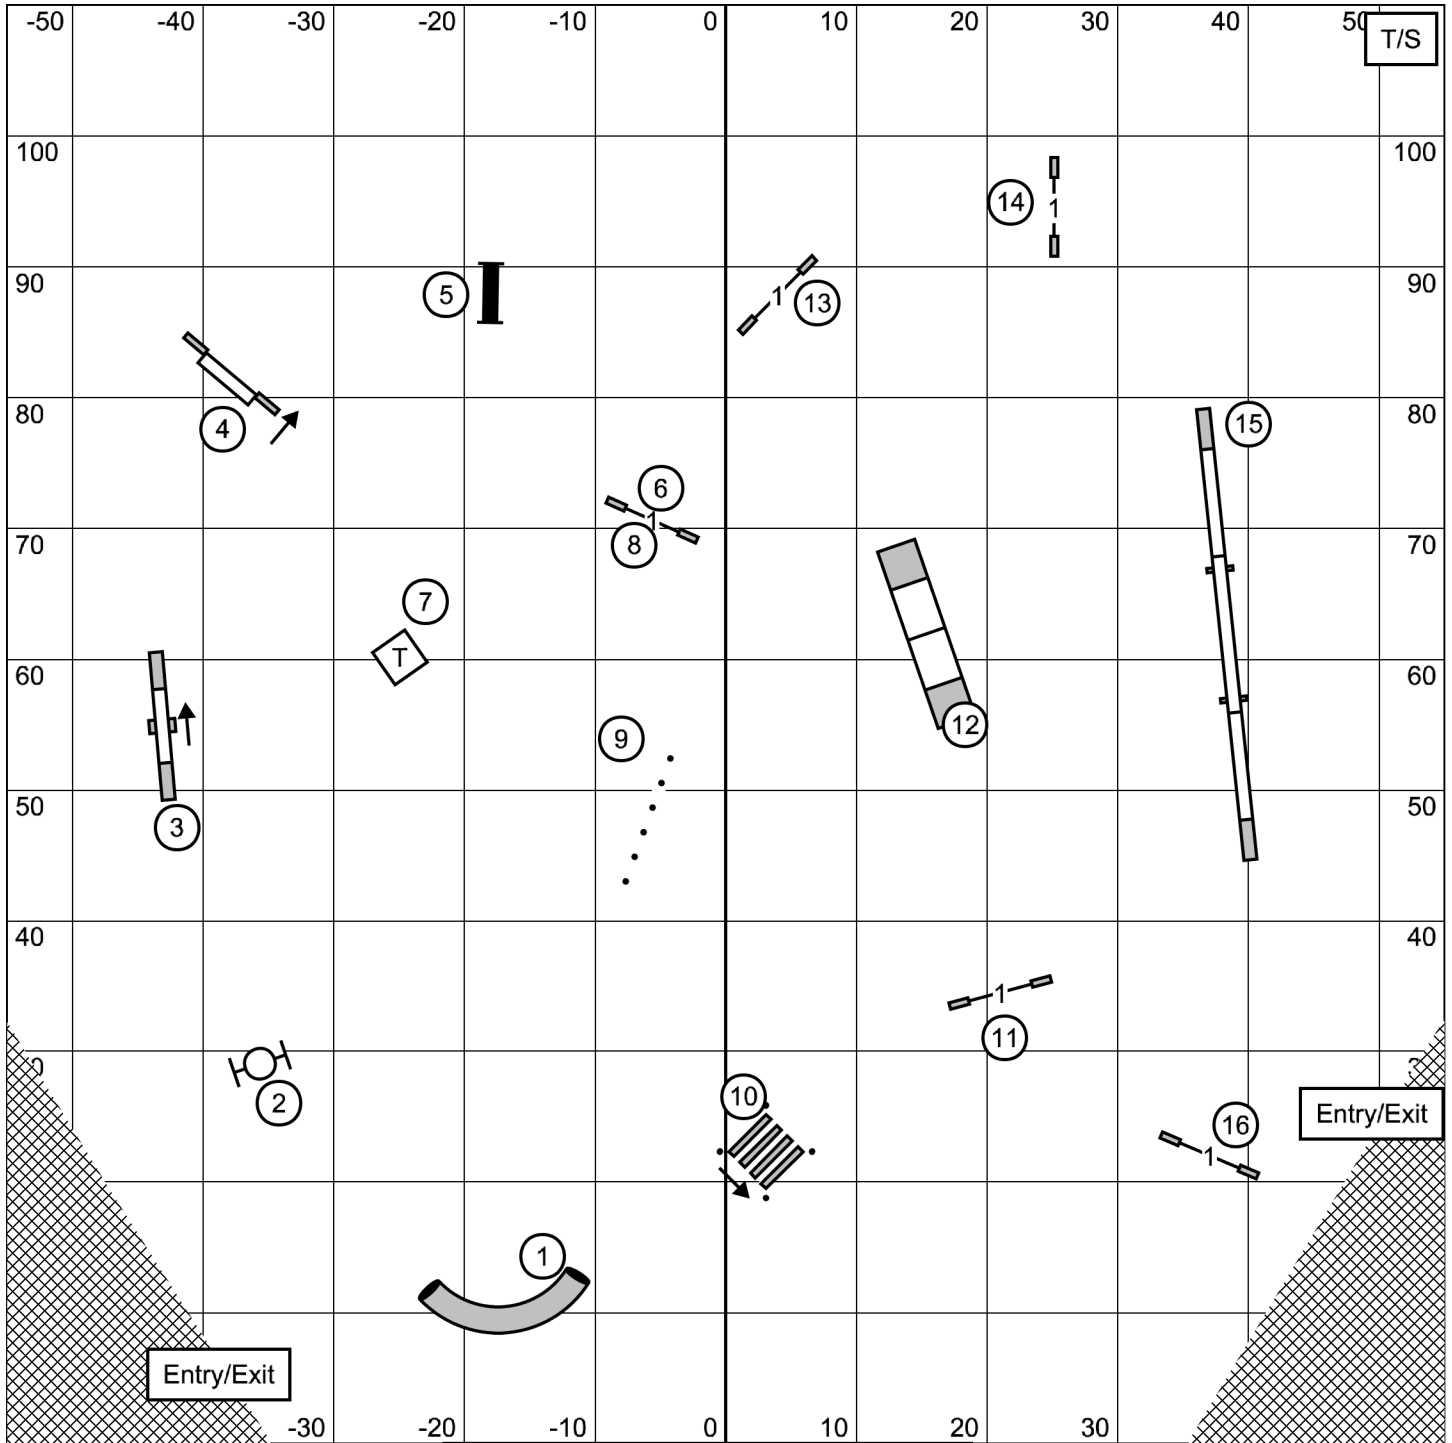

NASA Area Companion Dog Associaton
Novice Standard
Sunday October 20, 2024
Judge: Jan Skurzynski