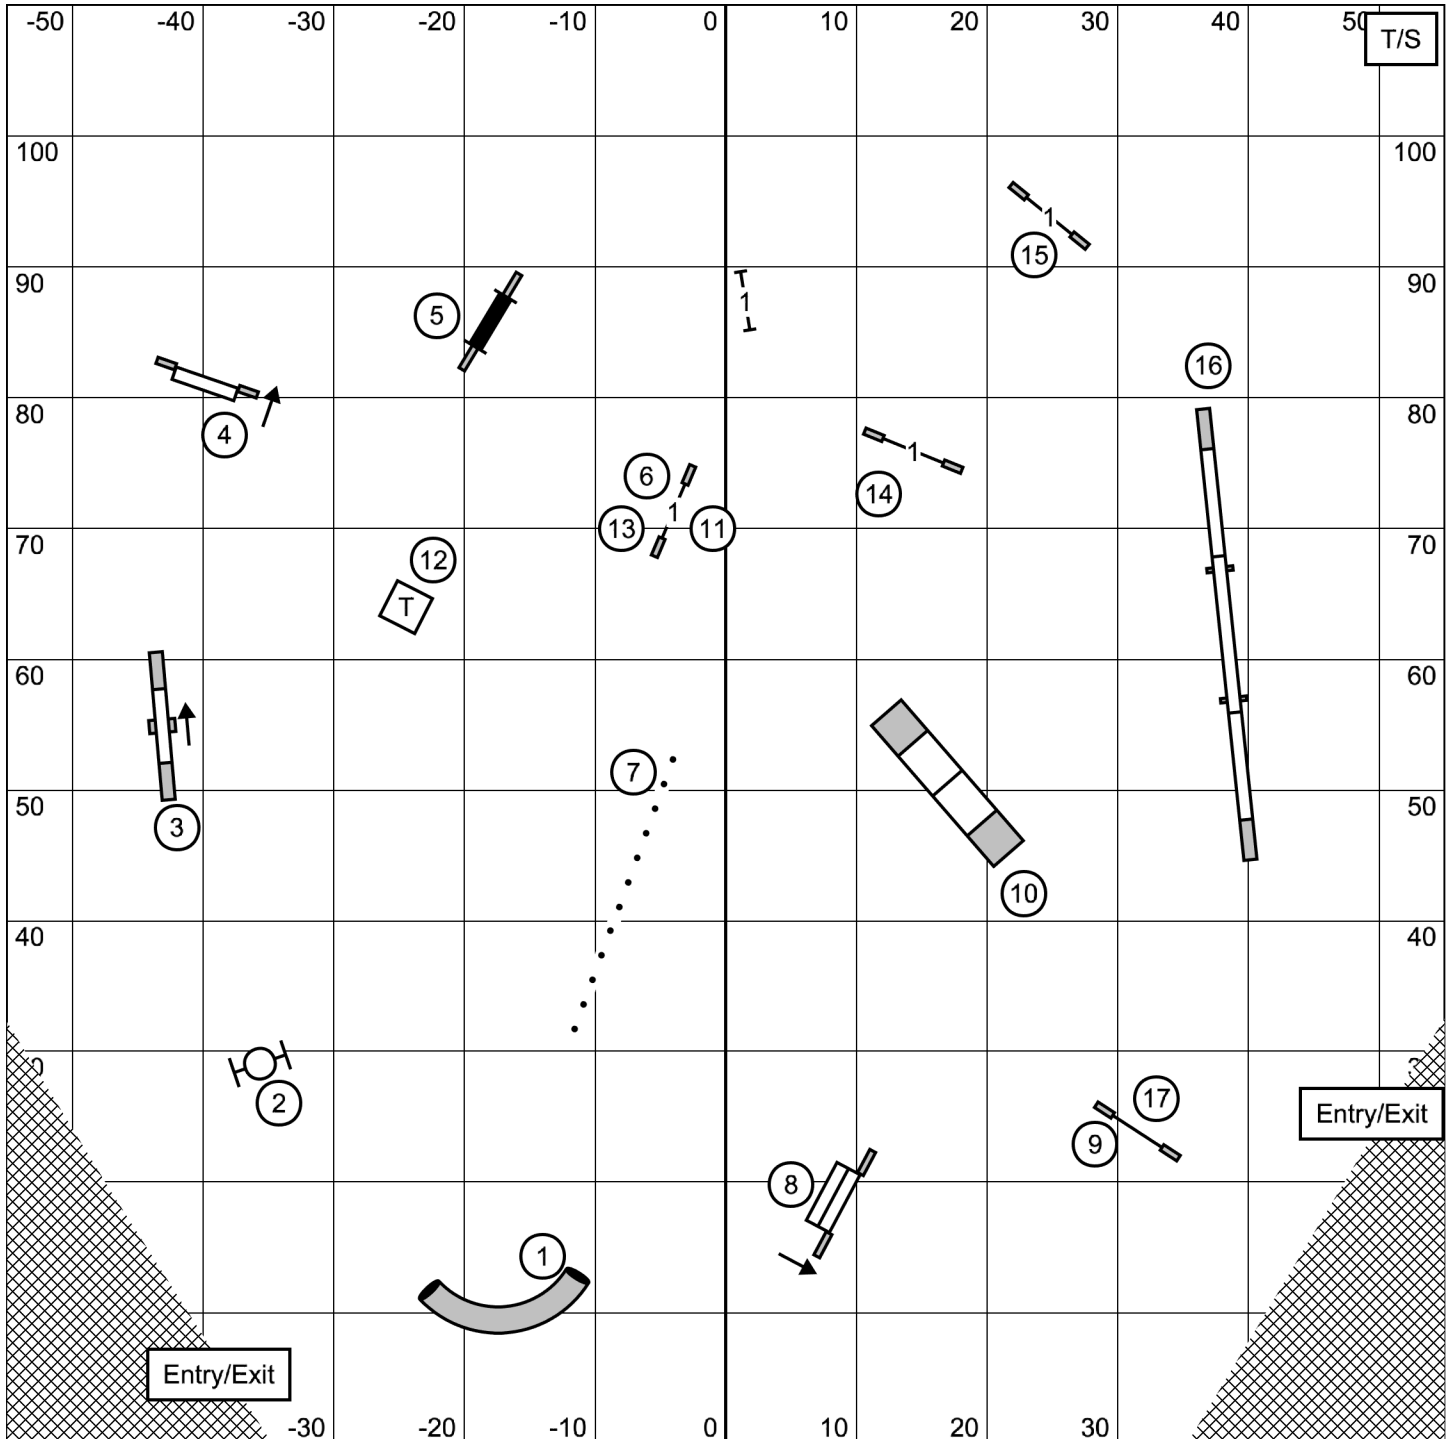

NASA Area Companion Dog Associaton
Open Standard
Sunday October 20, 2024
Judge: Jan Skurzynski