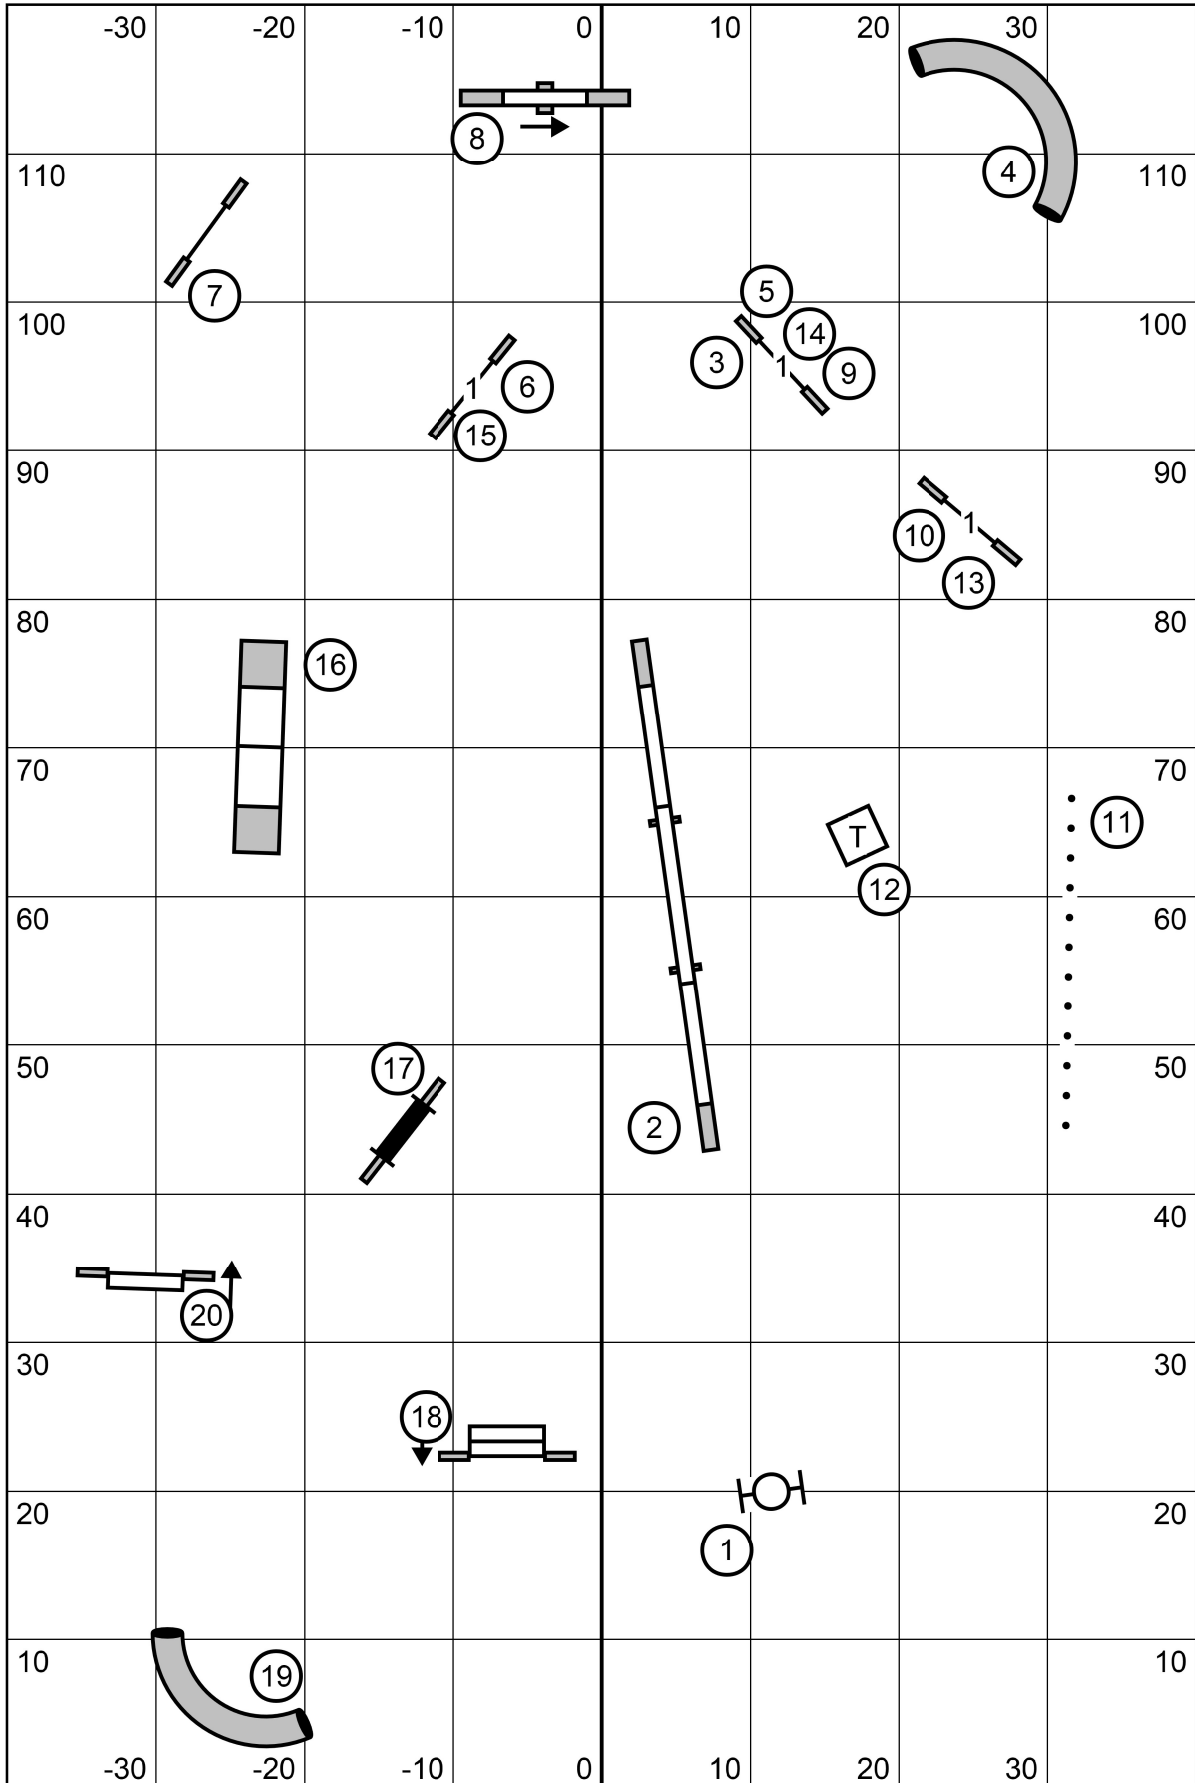

Galveston County Kennel Club - Time2Beat
 Sunday, May 26, 2024 - Heather Dickinson

T
Sc

e
x
i
t

e
n
t
r
y

Galveston County Kennel Club - Master/Excellent Standard
 Sunday, May 26, 2024 - Heather Dickinson

T
Sc

e
x
i
t

e
n
t
r
y

Galveston County Kennel Club - Open Standard
 Sunday, May 26, 2024 - Heather Dickinson

Galveston County Kennel Club - Novice Standard
 Sunday, May 26, 2024 - Heather Dickinson

T
Sc

e
x
i
t

e
n
t
r
y

Galveston County Kennel Club - Master/Excellent JWW
 Sunday, May 26, 2024 - Heather Dickinson

T
Sc

e
x
i
t

e
n
t
r
y

Galveston County Kennel Club - Open JWW
 Sunday, May 26, 2024 - Heather Dickinson

Galveston County Kennel Club - Novice JWW
 Sunday, May 26, 2024 - Heather Dickinson