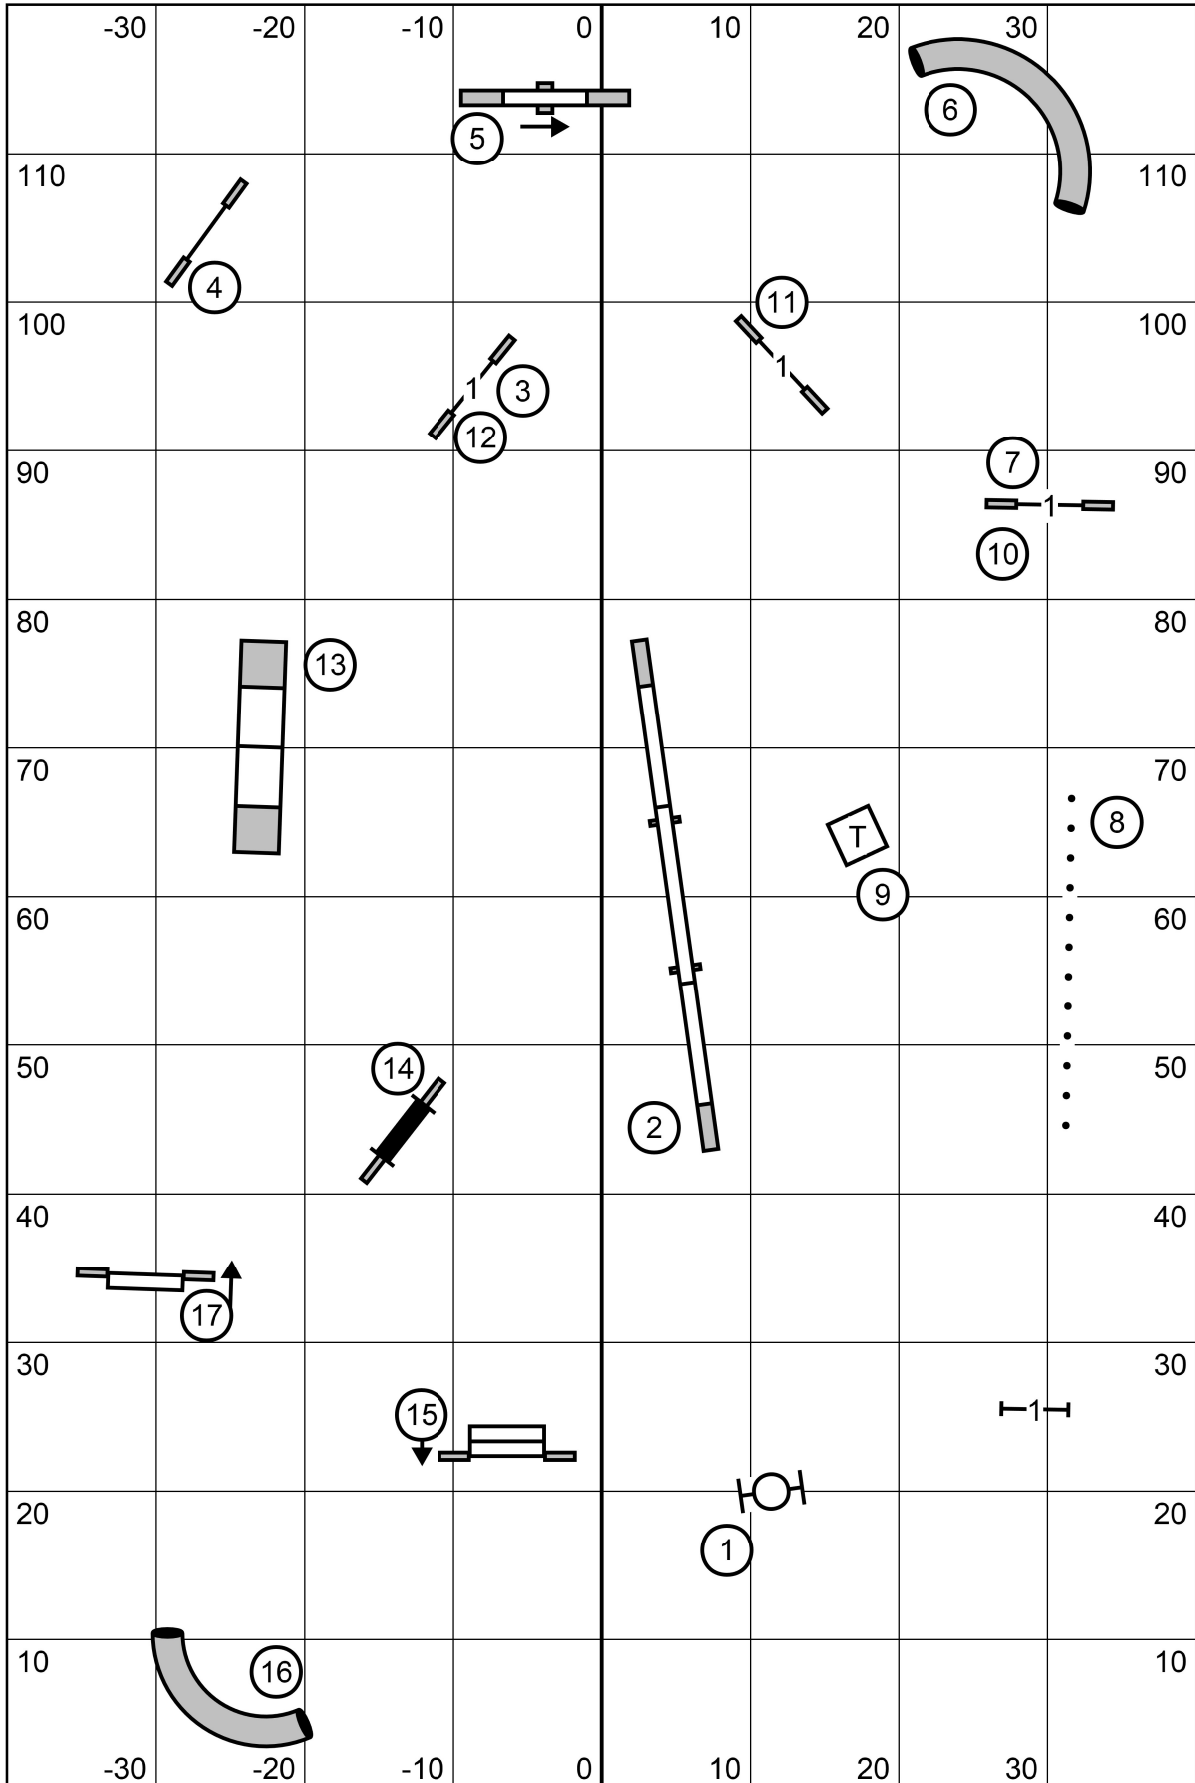

Galveston County Kennel Club - Time2Beat
 Sunday, May 26, 2024 - Heather Dickinson

T
Sc

e
x
i
t

e
n
t
r
y

Galveston County Kennel Club - Master/Excellent Standard
 Sunday, May 26, 2024 - Heather Dickinson

T
Sc

e
x
i
t

e
n
t
r
y

Galveston County Kennel Club - Open Standard
 Sunday, May 26, 2024 - Heather Dickinson

Galveston County Kennel Club - Novice Standard
 Sunday, May 26, 2024 - Heather Dickinson

T
Sc

e
x
i
t

e
n
t
r
y

Galveston County Kennel Club - Master/Excellent JWW
 Sunday, May 26, 2024 - Heather Dickinson

T
Sc

e
x
i
t

e
n
t
r
y

Galveston County Kennel Club - Open JWW
 Sunday, May 26, 2024 - Heather Dickinson

Galveston County Kennel Club - Novice JWW
 Sunday, May 26, 2024 - Heather Dickinson