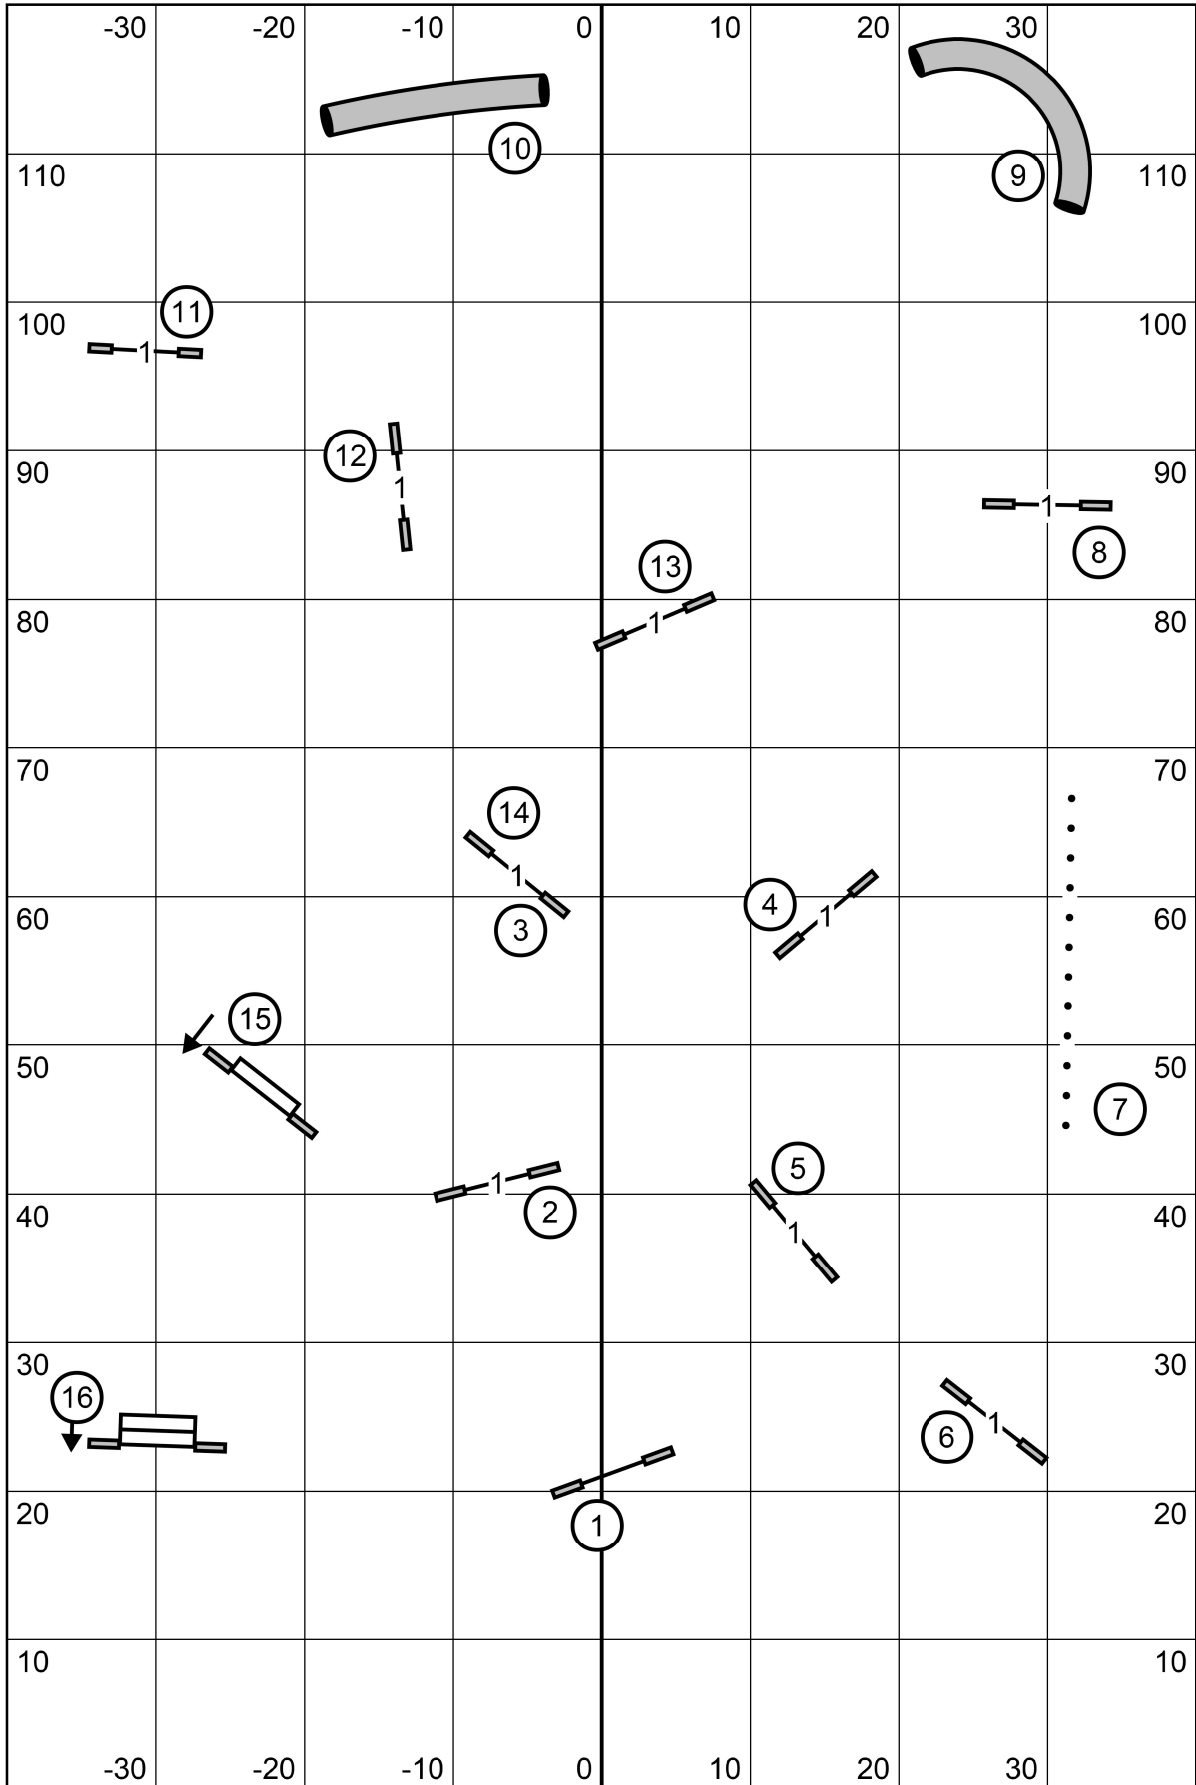

e
n
t
r
y

Galveston County Kennel Club - Master/Excellent JWW
 Sunday, May 26, 2024 - Heather Dickinson

T
Sc

e
x
i
t

e
n
t
r
y

Galveston County Kennel Club - Open JWW
 Sunday, May 26, 2024 - Heather Dickinson

Galveston County Kennel Club - Novice JWW
 Sunday, May 26, 2024 - Heather Dickinson