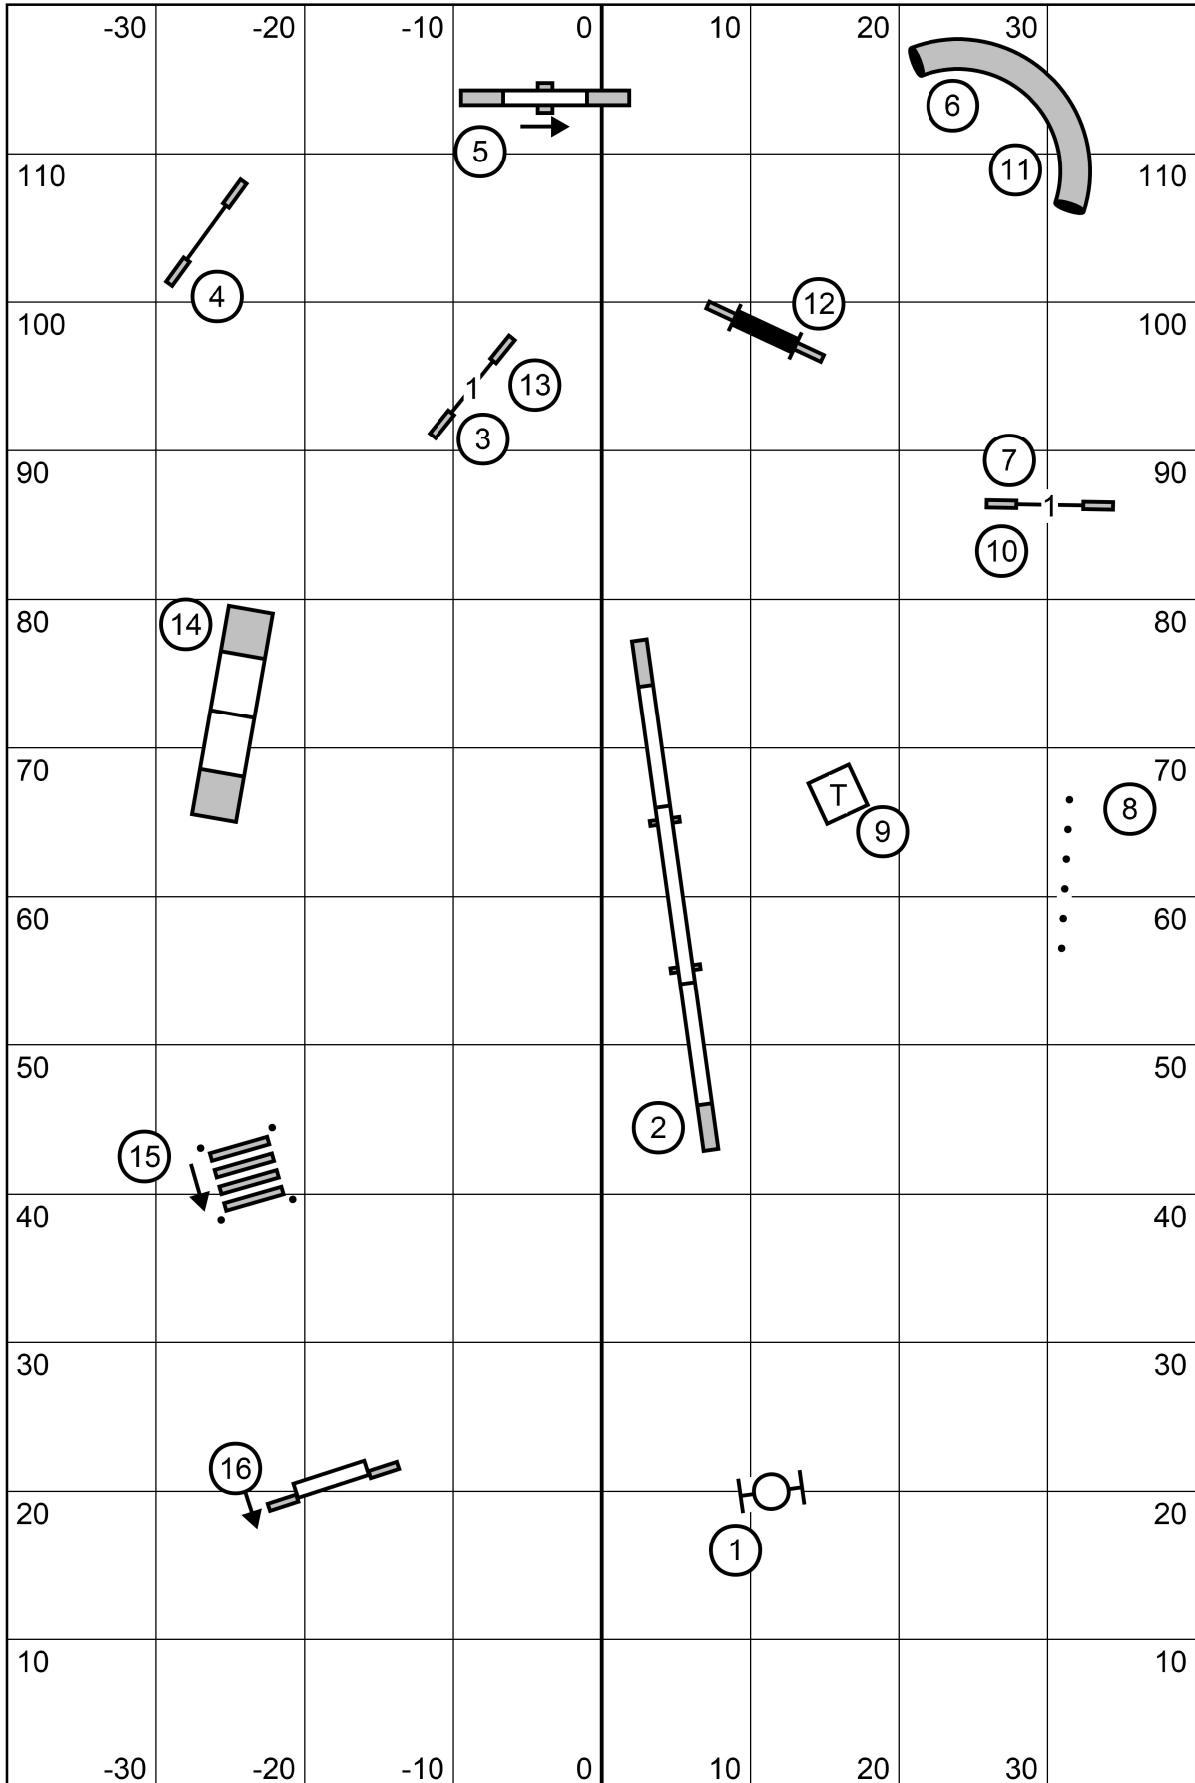

T
Sc

e
x
i
t

e
n
t
r
y

Galveston County Kennel Club - Open Standard
 Sunday, May 26, 2024 - Heather Dickinson

Galveston County Kennel Club - Novice Standard
 Sunday, May 26, 2024 - Heather Dickinson

T
Sc

e
x
i
t

e
n
t
r
y

Galveston County Kennel Club - Master/Excellent JWW
 Sunday, May 26, 2024 - Heather Dickinson

T
Sc

e
x
i
t

e
n
t
r
y

Galveston County Kennel Club - Open JWW
 Sunday, May 26, 2024 - Heather Dickinson