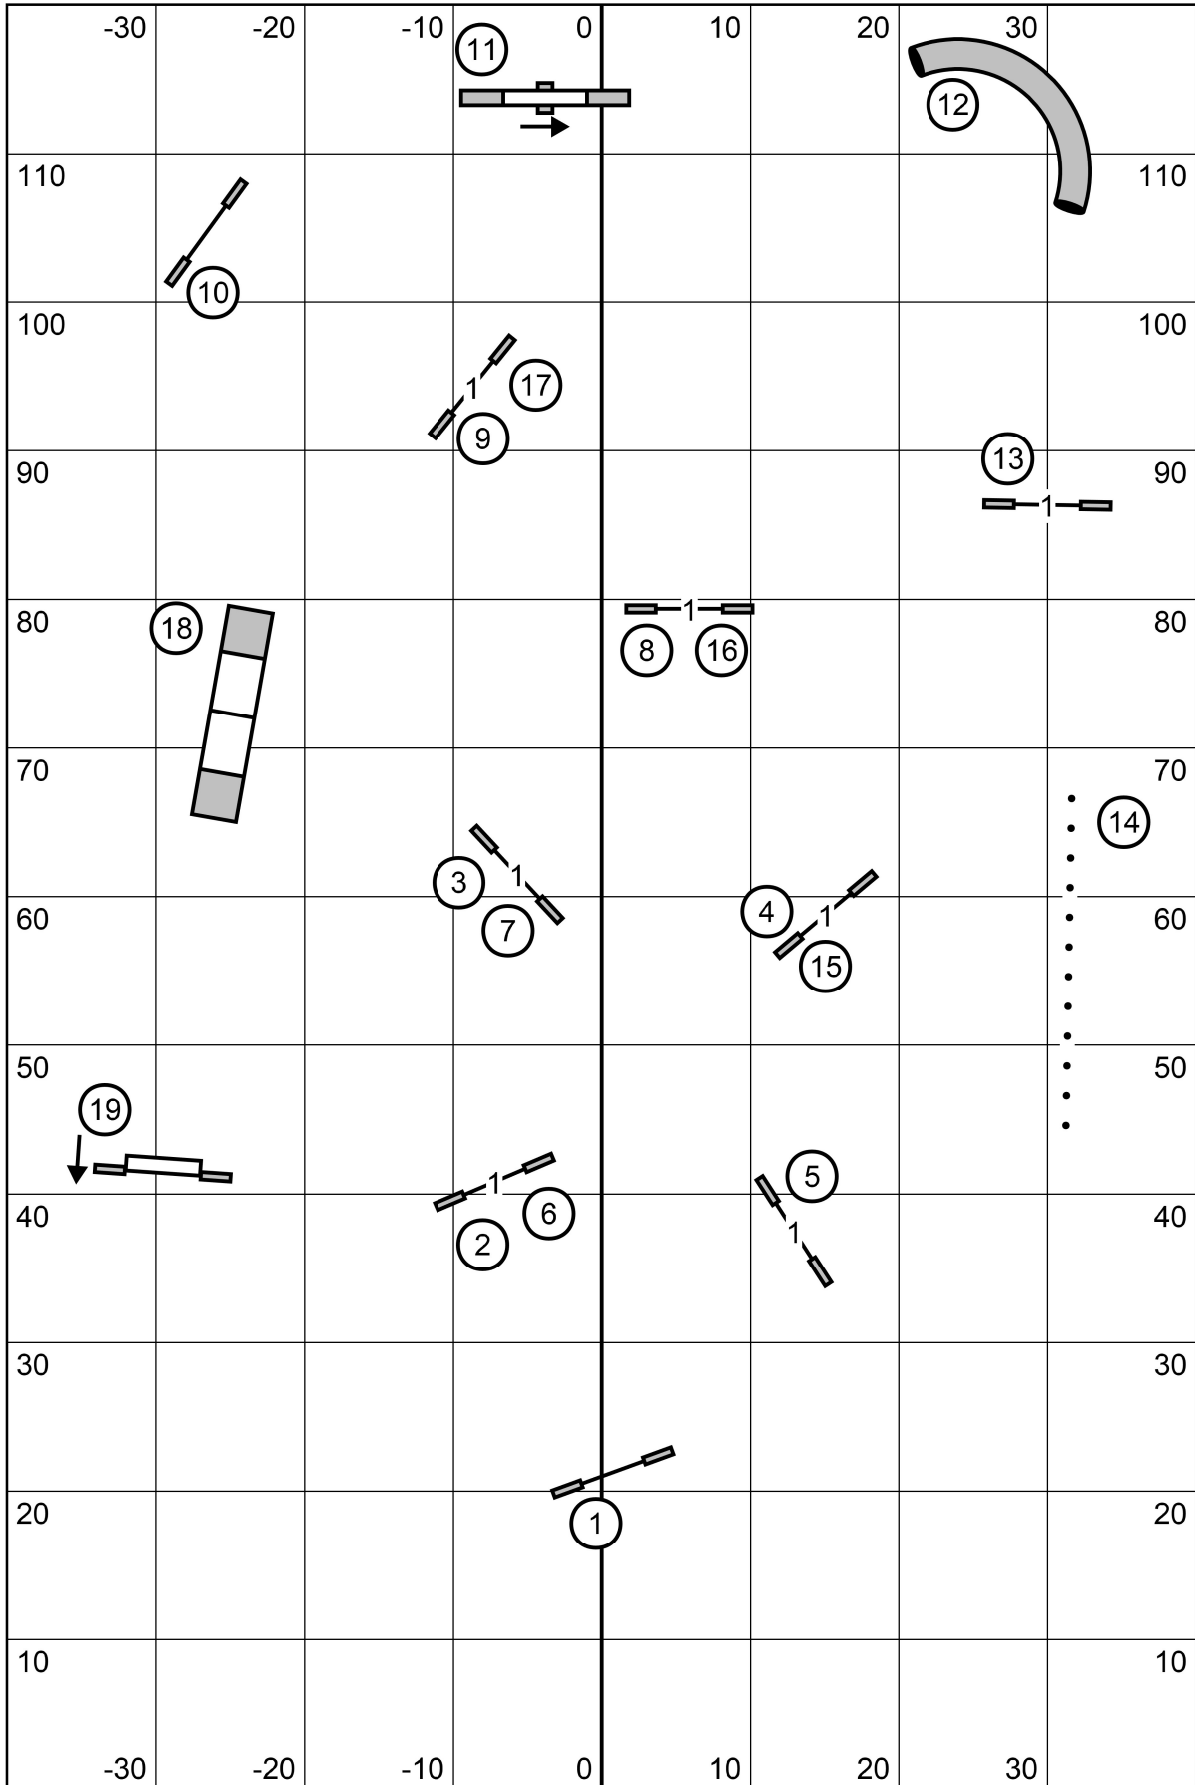

Galveston County Kennel Club - Time2Beat
 Sunday, May 26, 2024 - Heather Dickinson

T
Sc

e
x
i
t

e
n
t
r
y

Galveston County Kennel Club - Master/Excellent Standard
 Sunday, May 26, 2024 - Heather Dickinson

T
Sc

e
x
i
t

e
n
t
r
y

Galveston County Kennel Club - Open Standard
 Sunday, May 26, 2024 - Heather Dickinson

Galveston County Kennel Club - Novice Standard
 Sunday, May 26, 2024 - Heather Dickinson

T
Sc

e
x
i
t

e
n
t
r
y

Galveston County Kennel Club - Master/Excellent JWW
 Sunday, May 26, 2024 - Heather Dickinson

T
Sc

e
x
i
t

e
n
t
r
y

Galveston County Kennel Club - Open JWW
 Sunday, May 26, 2024 - Heather Dickinson

Galveston County Kennel Club - Novice JWW
 Sunday, May 26, 2024 - Heather Dickinson