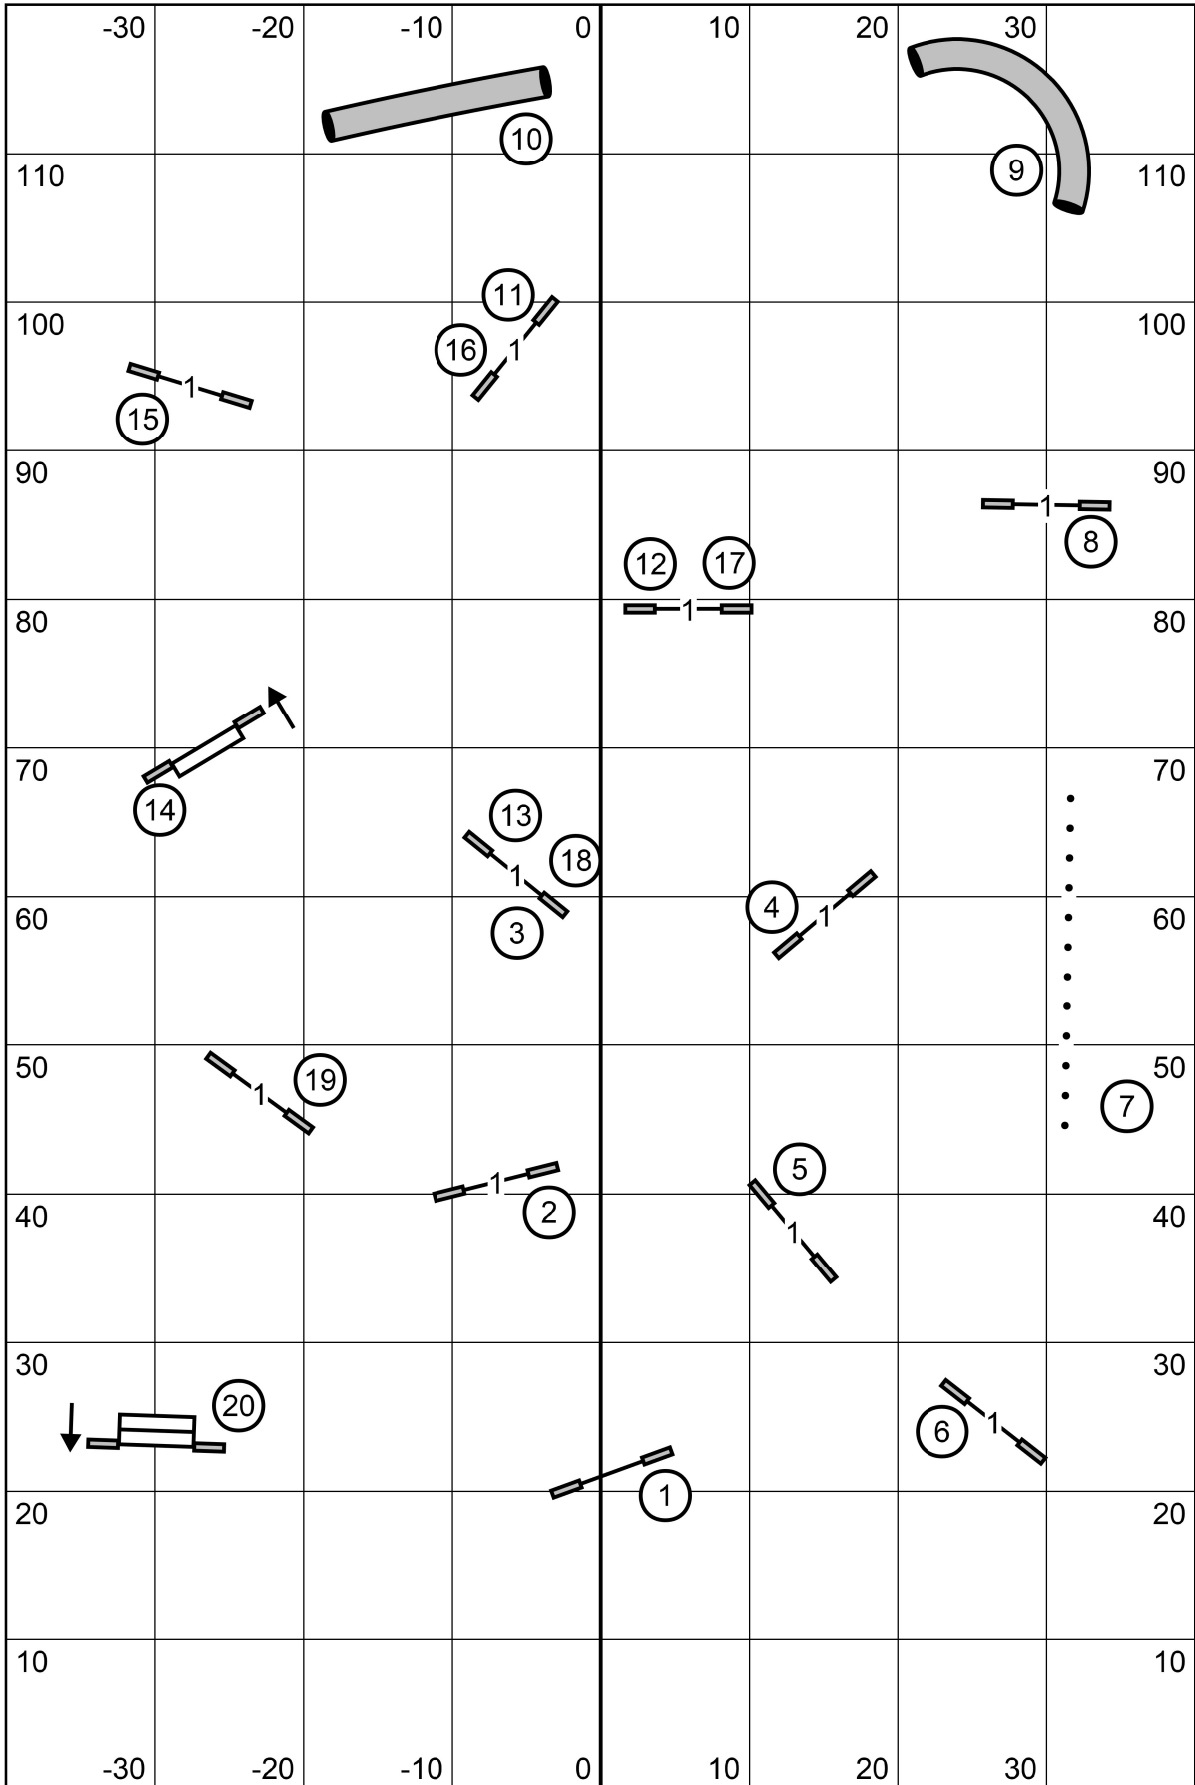

T
Sc

e
x
i
t

e
n
t
r
y

Galveston County Kennel Club - Open Standard
 Sunday, May 26, 2024 - Heather Dickinson

Galveston County Kennel Club - Novice Standard
 Sunday, May 26, 2024 - Heather Dickinson

T
Sc

e
x
i
t

e
n
t
r
y

Galveston County Kennel Club - Master/Excellent JWW
 Sunday, May 26, 2024 - Heather Dickinson

T
Sc

e
x
i
t

e
n
t
r
y

Galveston County Kennel Club - Open JWW
 Sunday, May 26, 2024 - Heather Dickinson