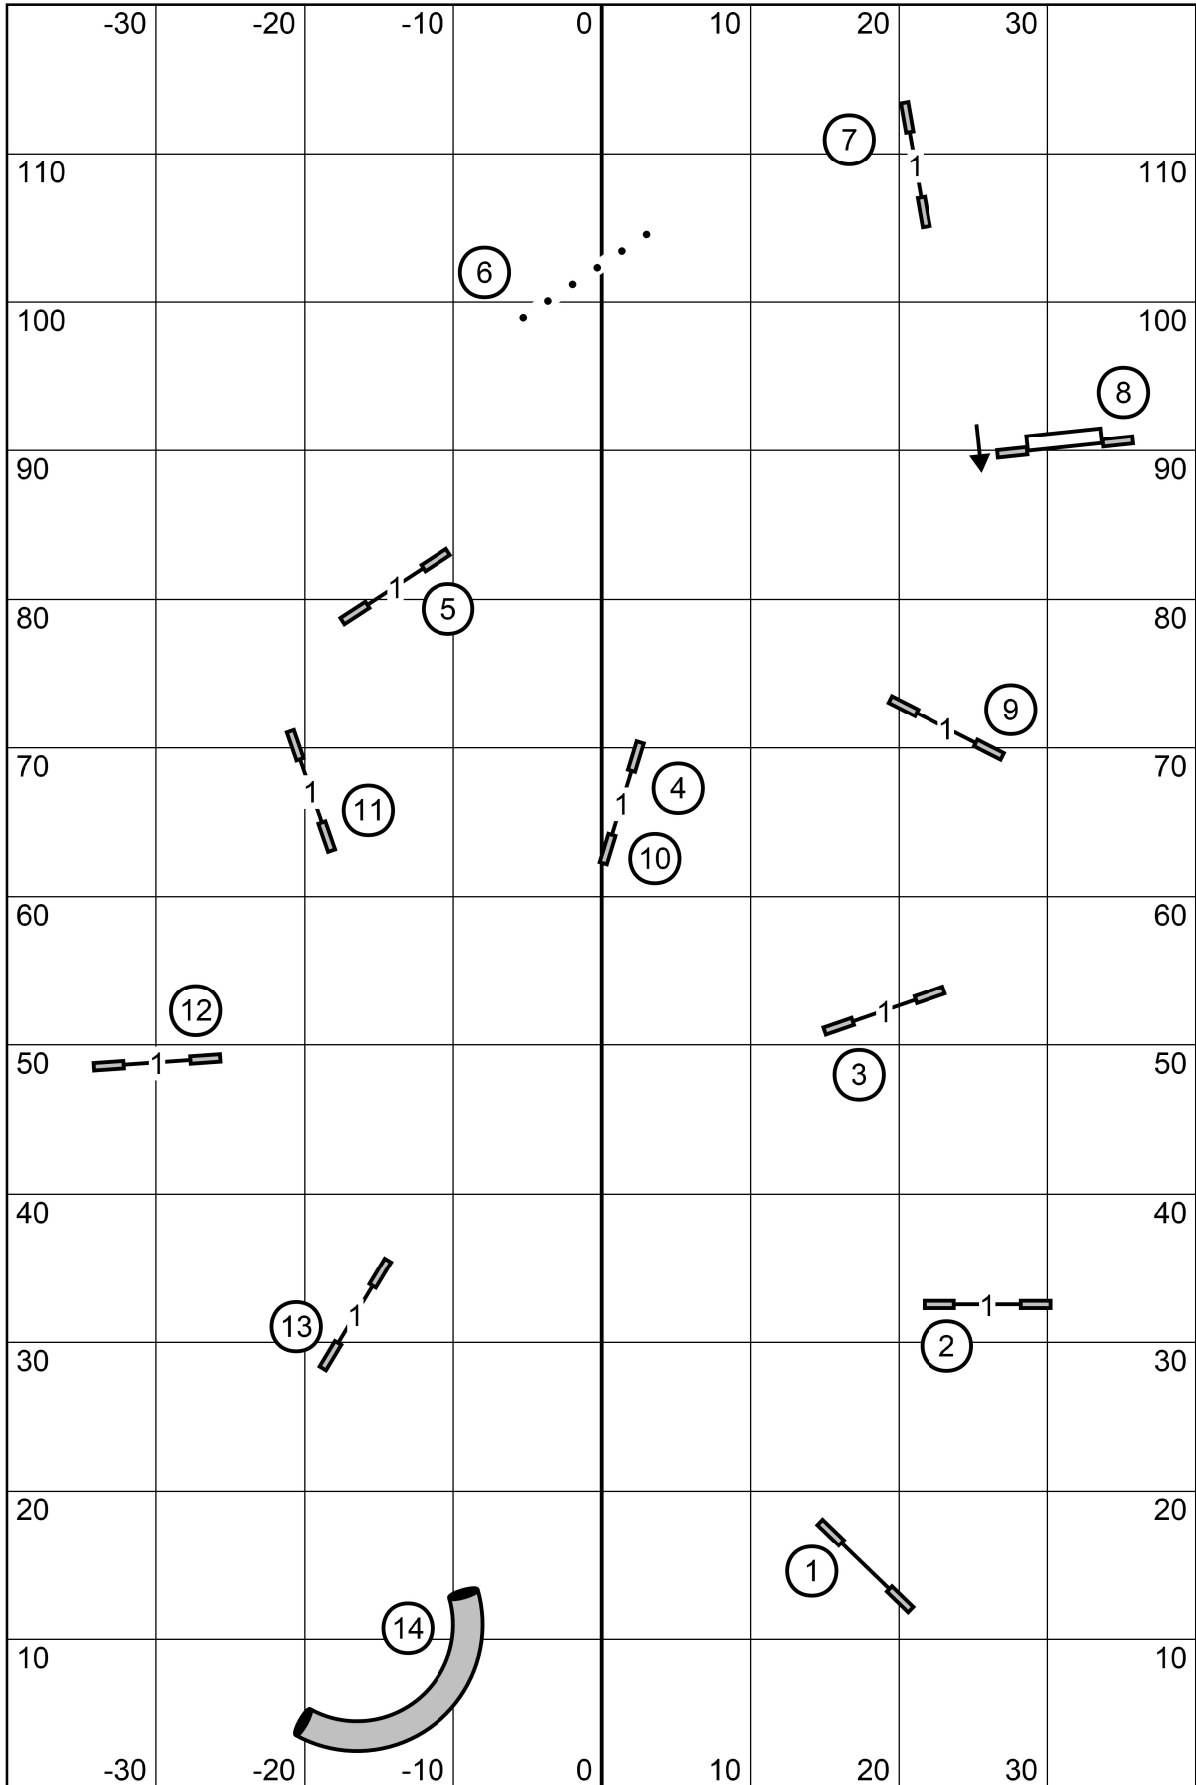

Galveston County Kennel Club - Novice JWW
Saturday, May 25, 2024 - Heather Dickinson

T
Sc

e
x
i
t

e
n
t
r
y