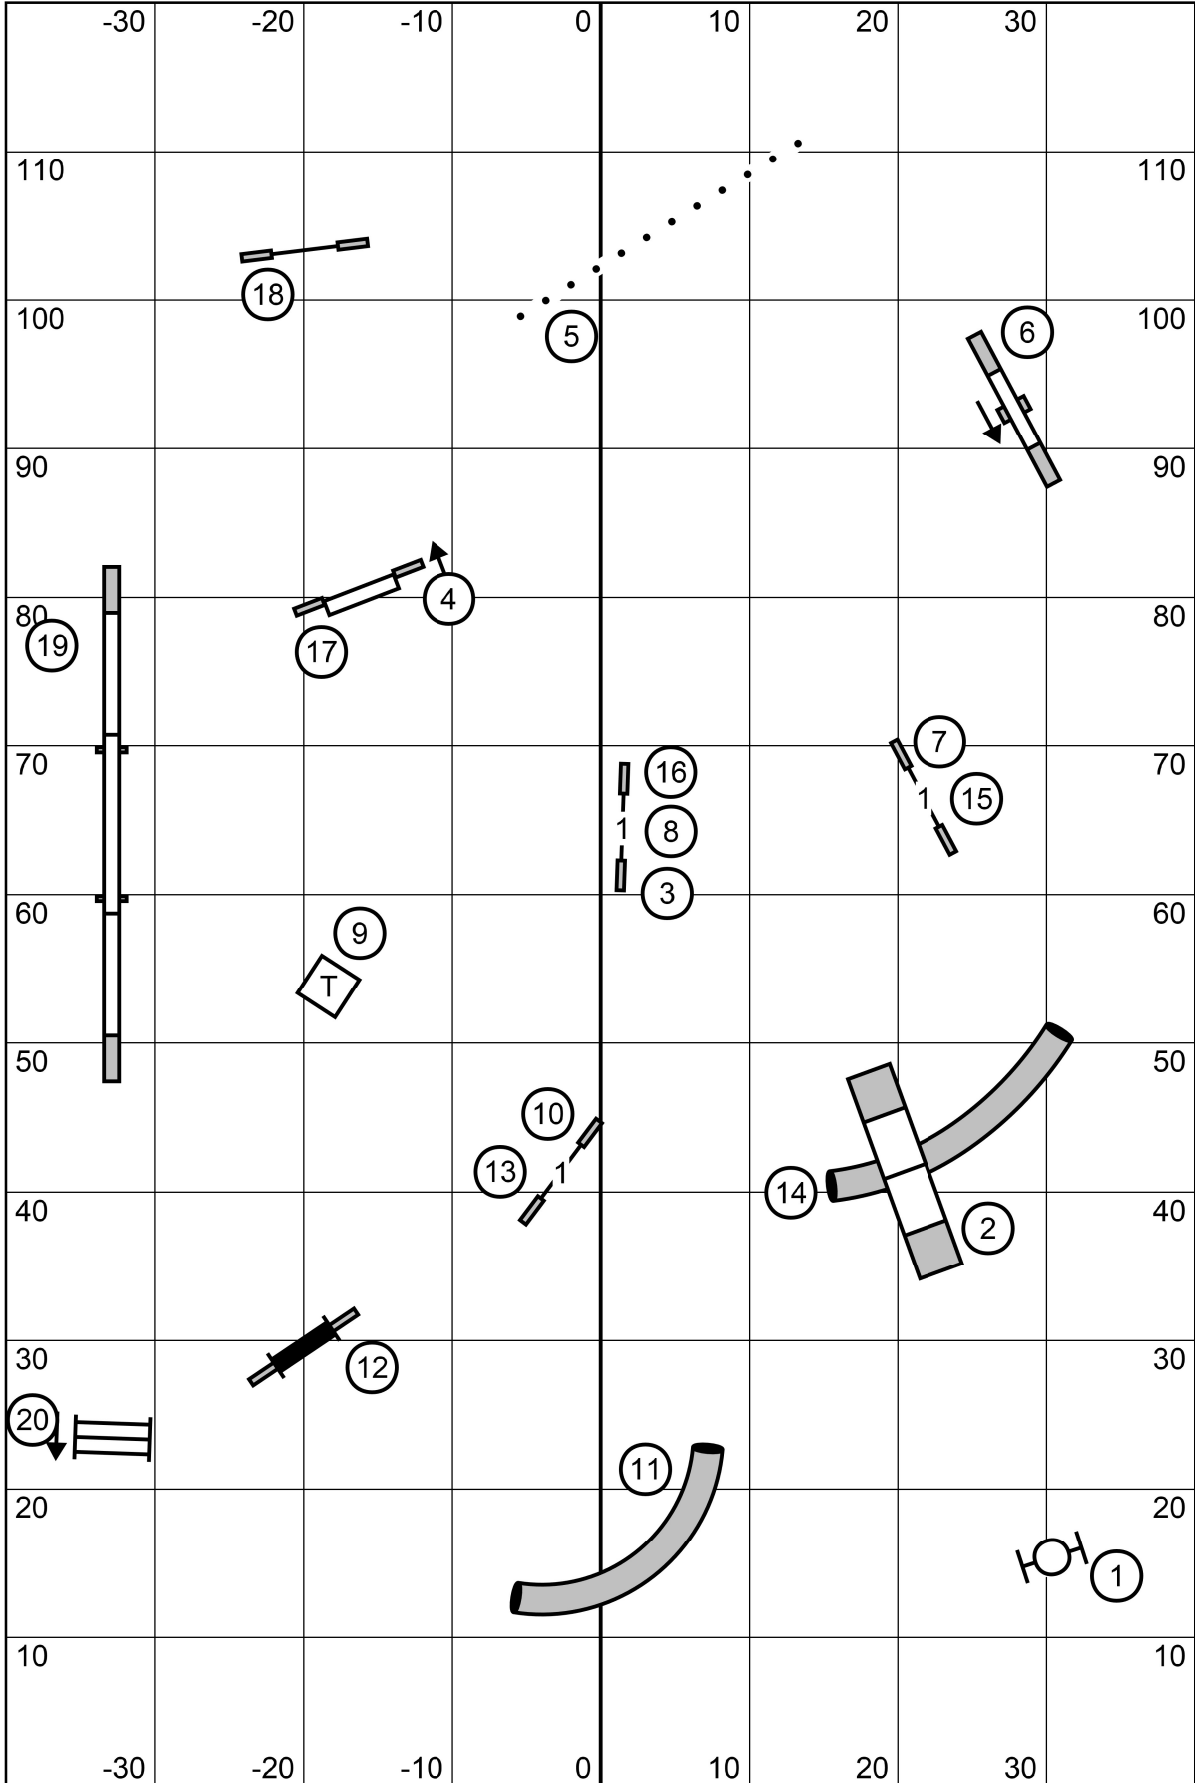

Galveston County Kennel Club - All FAST
 Saturday, May 25, 2024 - Heather Dickinson

Master/Excellent - 2 - 6 sq - 7 - Solid Line
 Open - 2 - 6 or 6 - 7 in flow - Dotted Line
 Novice - 2 - 6 or 6 - 7 in flow - Dashed Line
 AFrame in direction indicated for points.

Galveston County Kennel Club - Premier Standard
 Saturday, May 25, 2024 - Heather Dickinson

Galveston County Kennel Club - Master/Excellent Standard
 Saturday, May 25, 2024 - Heather Dickinson

T
Sc

e
x
i
t