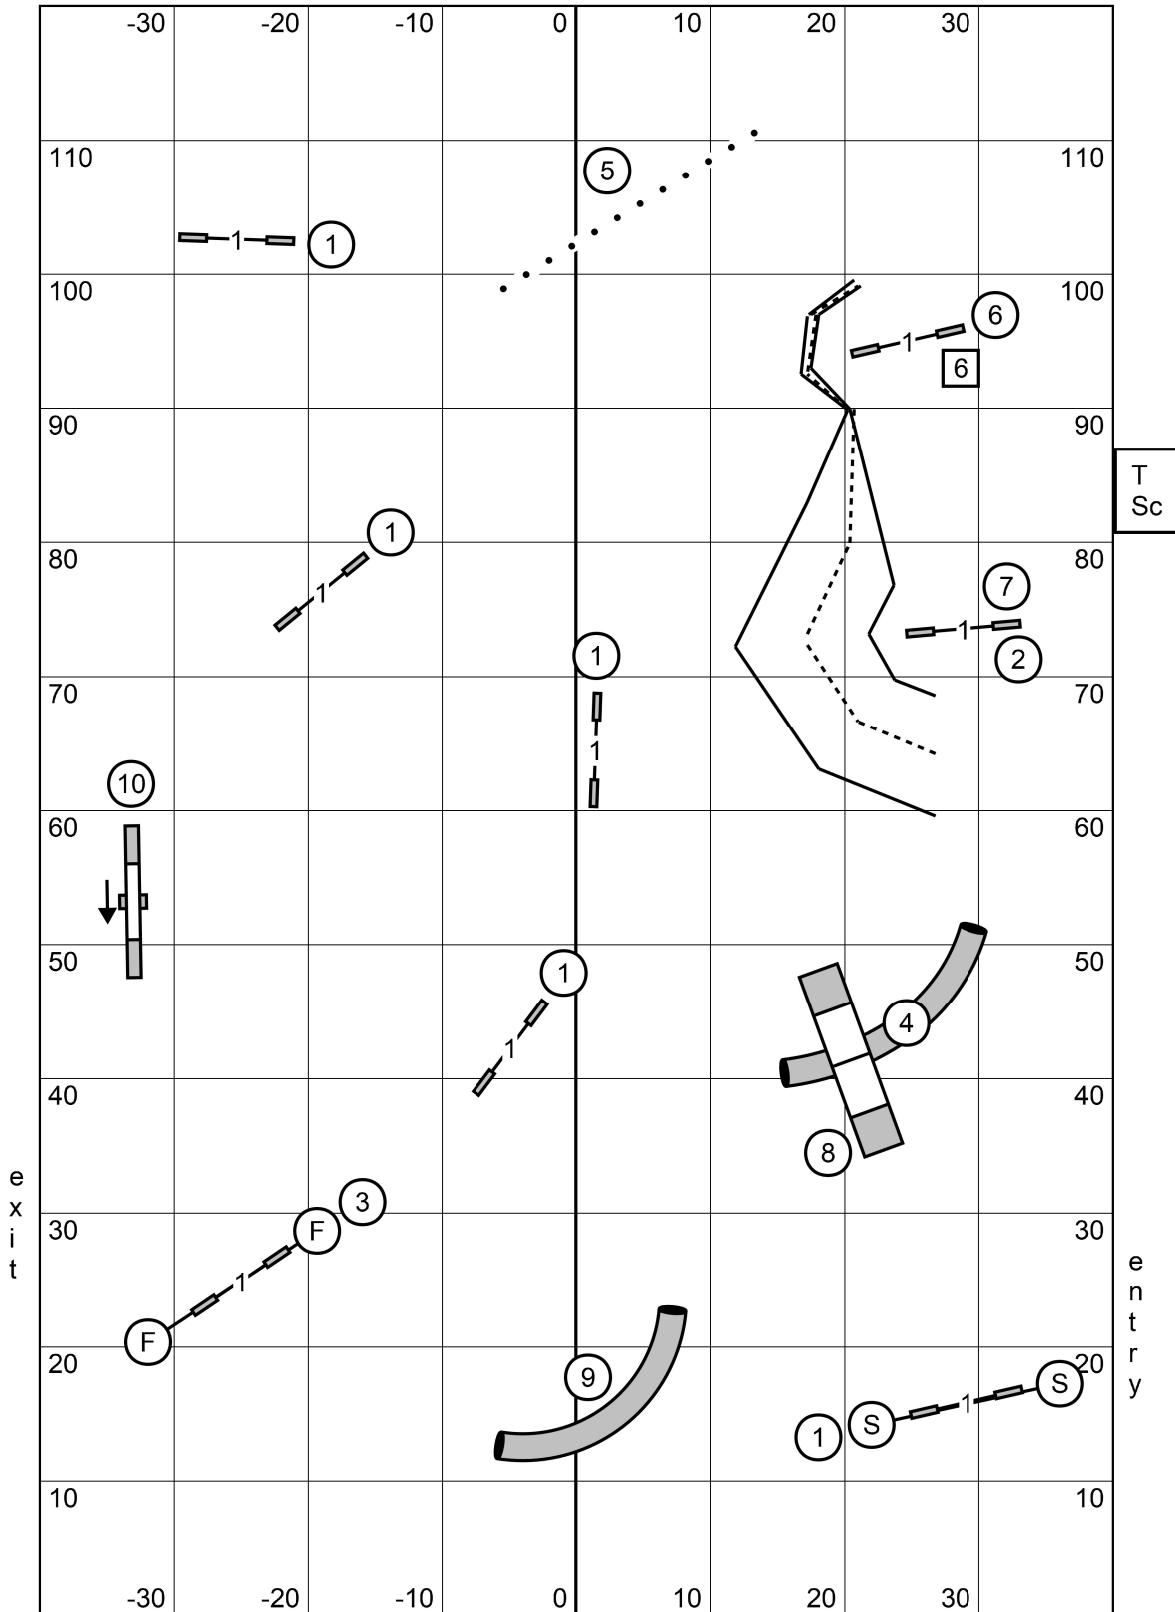

Galveston County Kennel Club - All FAST
 Saturday, May 25, 2024 - Heather Dickinson

Master/Excellent - 2 - 6 sq - 7 - Solid Line
 Open - 2 - 6 or 6 - 7 in flow - Dotted Line
 Novice - 2 - 6 or 6 - 7 in flow - Dashed Line
 AFrame in direction indicated for points.

Galveston County Kennel Club - Premier Standard
 Saturday, May 25, 2024 - Heather Dickinson

Galveston County Kennel Club - Master/Excellent Standard
 Saturday, May 25, 2024 - Heather Dickinson

T
Sc

e
x
i
t