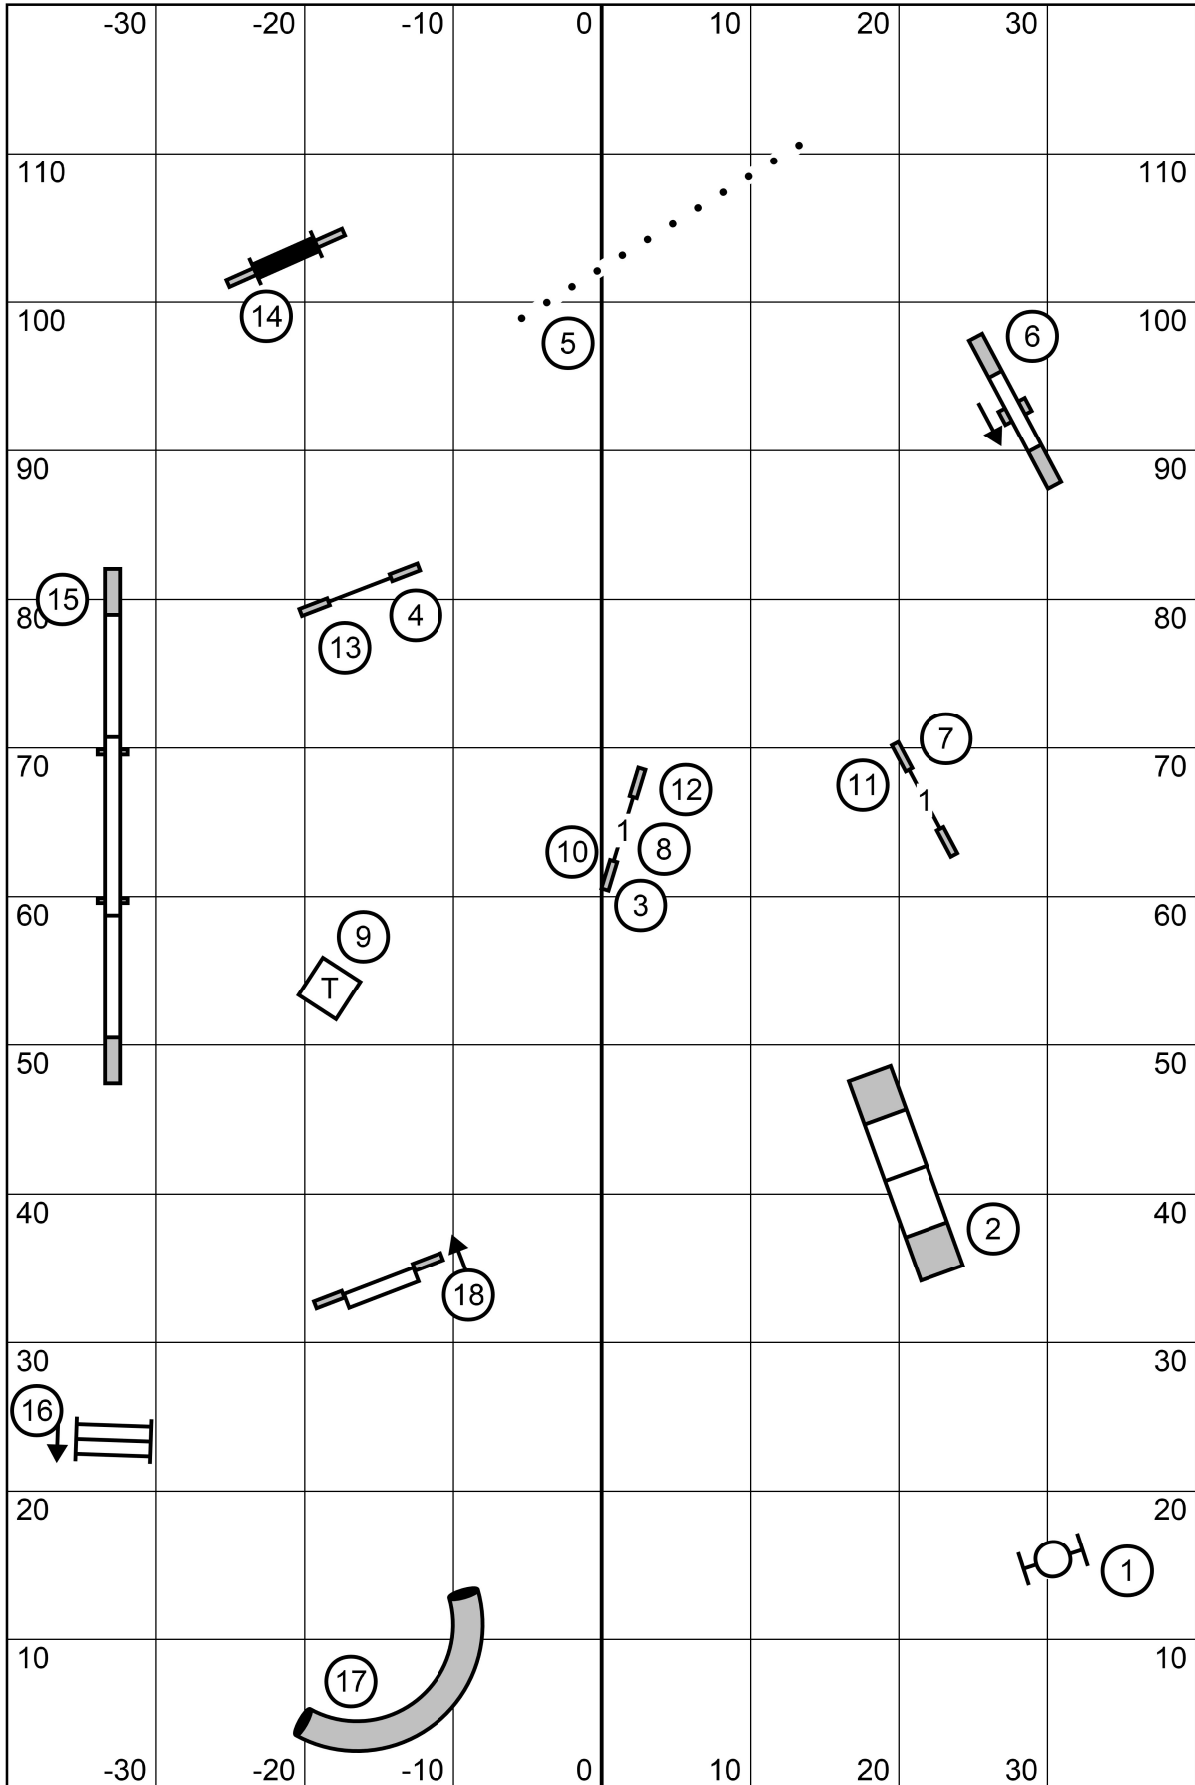

Galveston County Kennel Club - All FAST
 Saturday, May 25, 2024 - Heather Dickinson

Master/Excellent - 2 - 6 sq - 7 - Solid Line
 Open - 2 - 6 or 6 - 7 in flow - Dotted Line
 Novice - 2 - 6 or 6 - 7 in flow - Dashed Line
 AFrame in direction indicated for points.

Galveston County Kennel Club - Premier Standard
 Saturday, May 25, 2024 - Heather Dickinson

Galveston County Kennel Club - Master/Excellent Standard
 Saturday, May 25, 2024 - Heather Dickinson

T
Sc

e
x
i
t

e
n
t
r
y

Galveston County Kennel Club - Open Standard
 Saturday, May 25, 2024 - Heather Dickinson

Galveston County Kennel Club - Novice Standard
 Saturday, May 25, 2024 - Heather Dickinson

Galveston County Kennel Club - Premier JWW
 Saturday, May 25, 2024 - Heather Dickinson