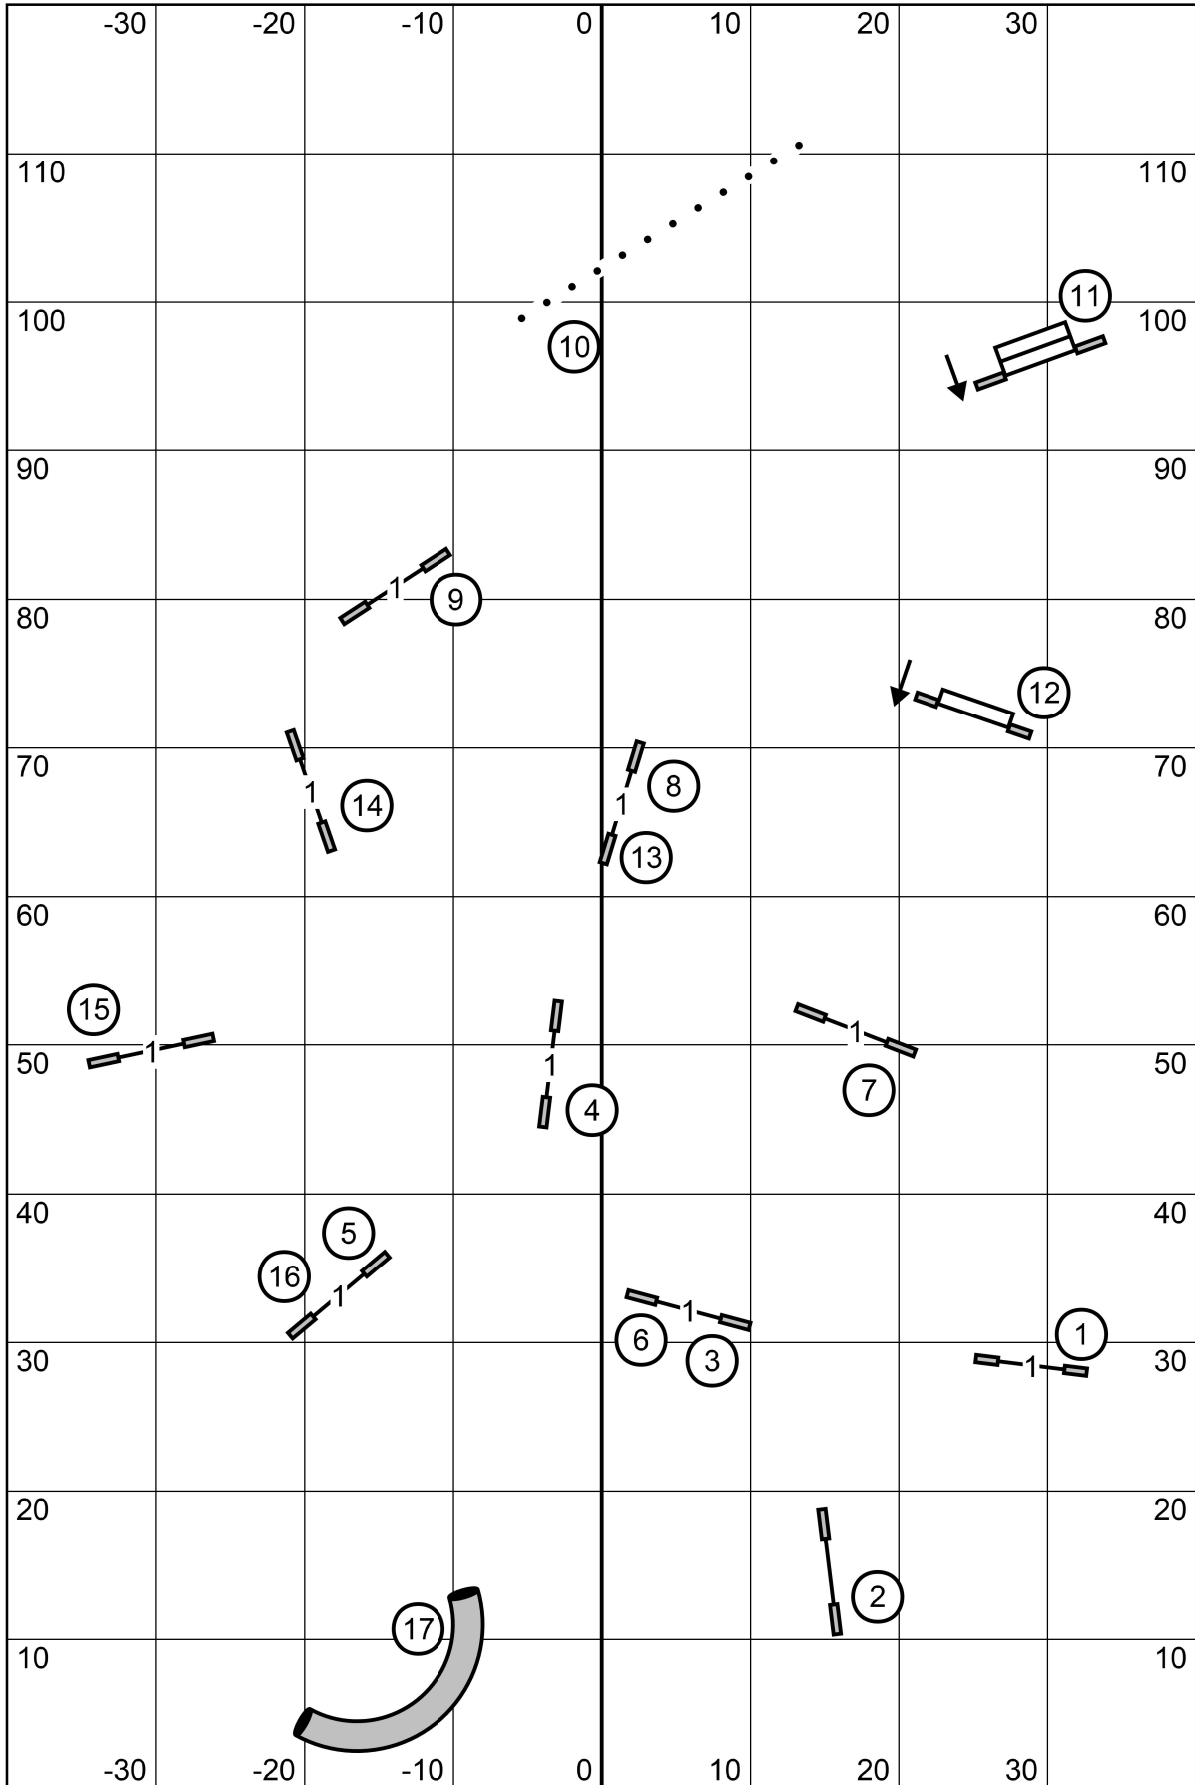

Galveston County Kennel Club - All FAST
 Saturday, May 25, 2024 - Heather Dickinson

Master/Excellent - 2 - 6 sq - 7 - Solid Line
 Open - 2 - 6 or 6 - 7 in flow - Dotted Line
 Novice - 2 - 6 or 6 - 7 in flow - Dashed Line
 AFrame in direction indicated for points.

T
Sc

e
x
i
t

e
n
t
r
y

Galveston County Kennel Club - Master/Excellent JWW
 Saturday, May 25, 2024 - Heather Dickinson

e
x
i
t

e
n
t
r
y

Galveston County Kennel Club - Open JWW
 Saturday, May 25, 2024 - Heather Dickinson