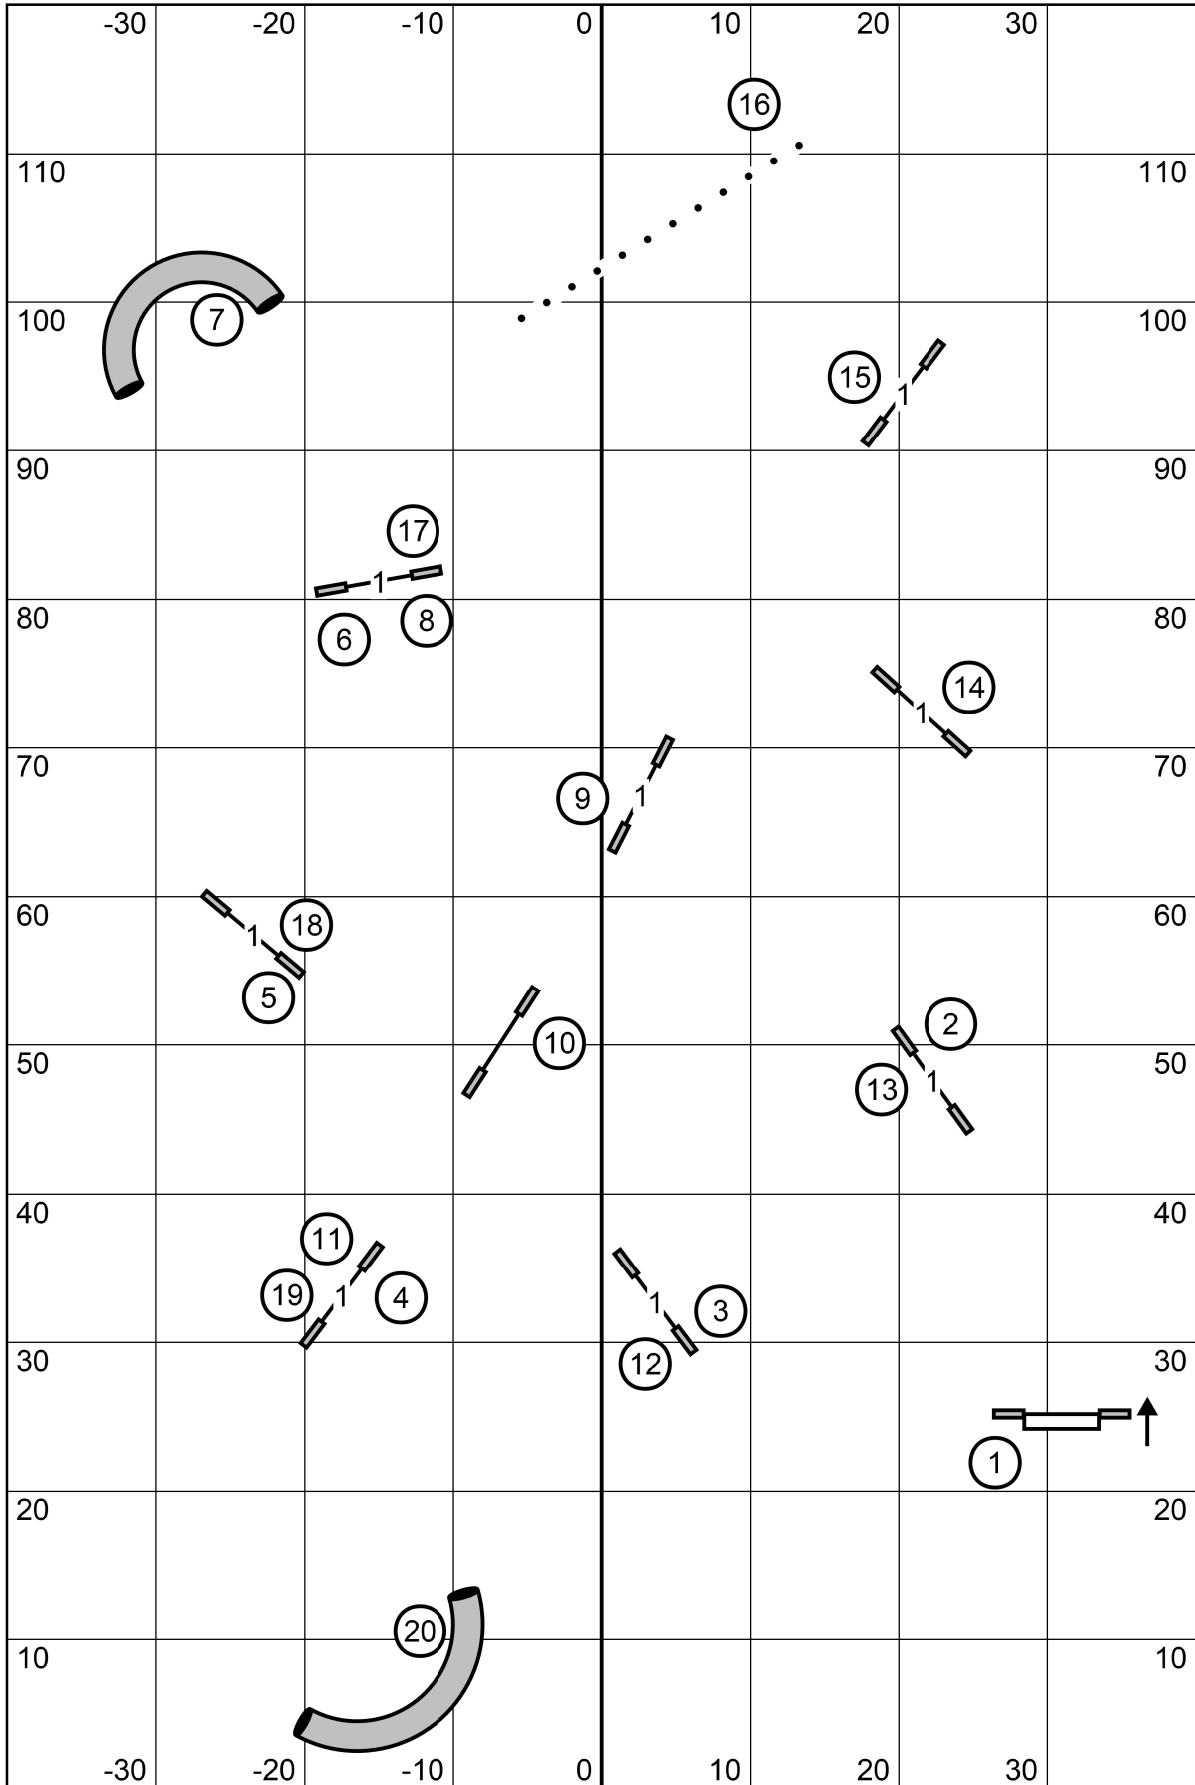

Galveston County Kennel Club - All FAST
 Saturday, May 25, 2024 - Heather Dickinson

Master/Excellent - 2 - 6 sq - 7 - Solid Line
 Open - 2 - 6 or 6 - 7 in flow - Dotted Line
 Novice - 2 - 6 or 6 - 7 in flow - Dashed Line
 AFrame in direction indicated for points.

e
n
t
r
y

Galveston County Kennel Club - Open Standard
 Saturday, May 25, 2024 - Heather Dickinson

Galveston County Kennel Club - Novice Standard
 Saturday, May 25, 2024 - Heather Dickinson

Galveston County Kennel Club - Premier JWW
 Saturday, May 25, 2024 - Heather Dickinson