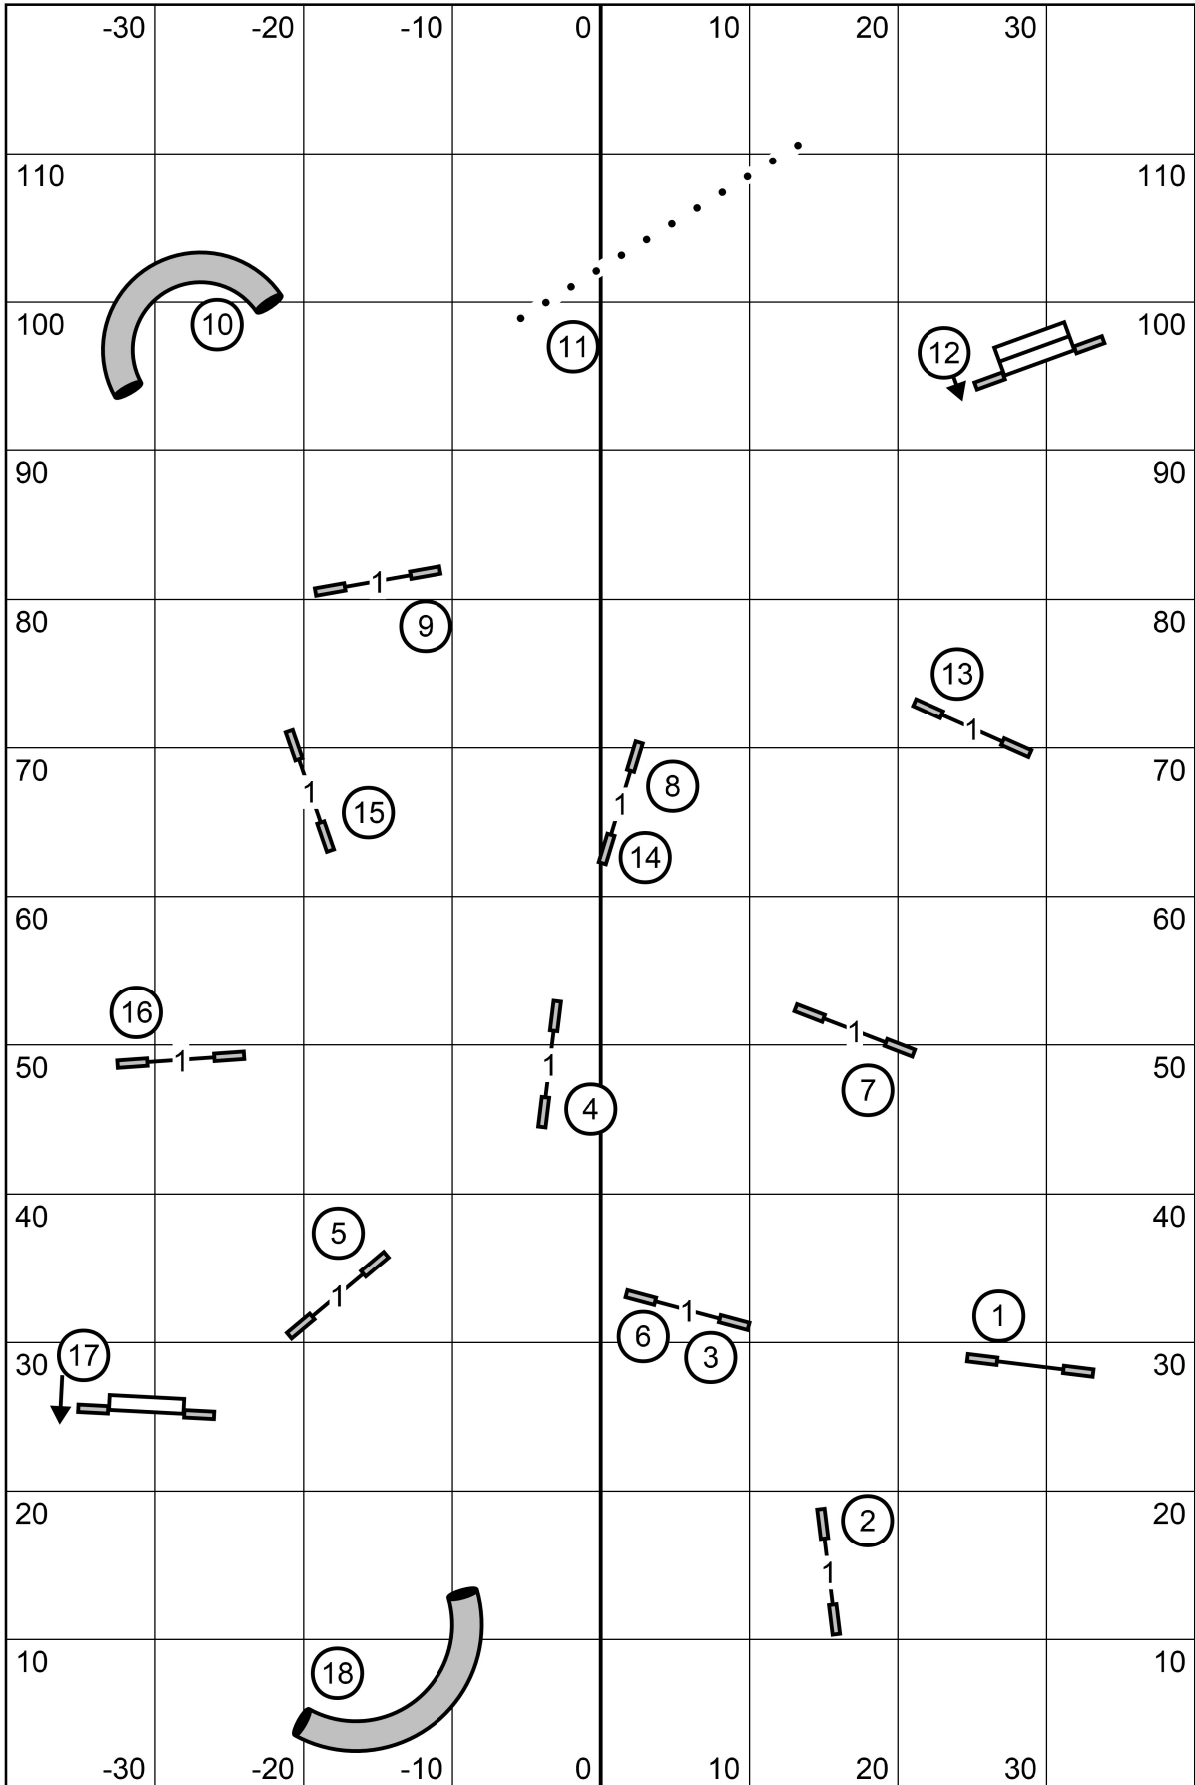

Galveston County Kennel Club - Master/Excellent JWW
Saturday, May 25, 2024 - Heather Dickinson

e
x
i
t

e
n
t
r
y