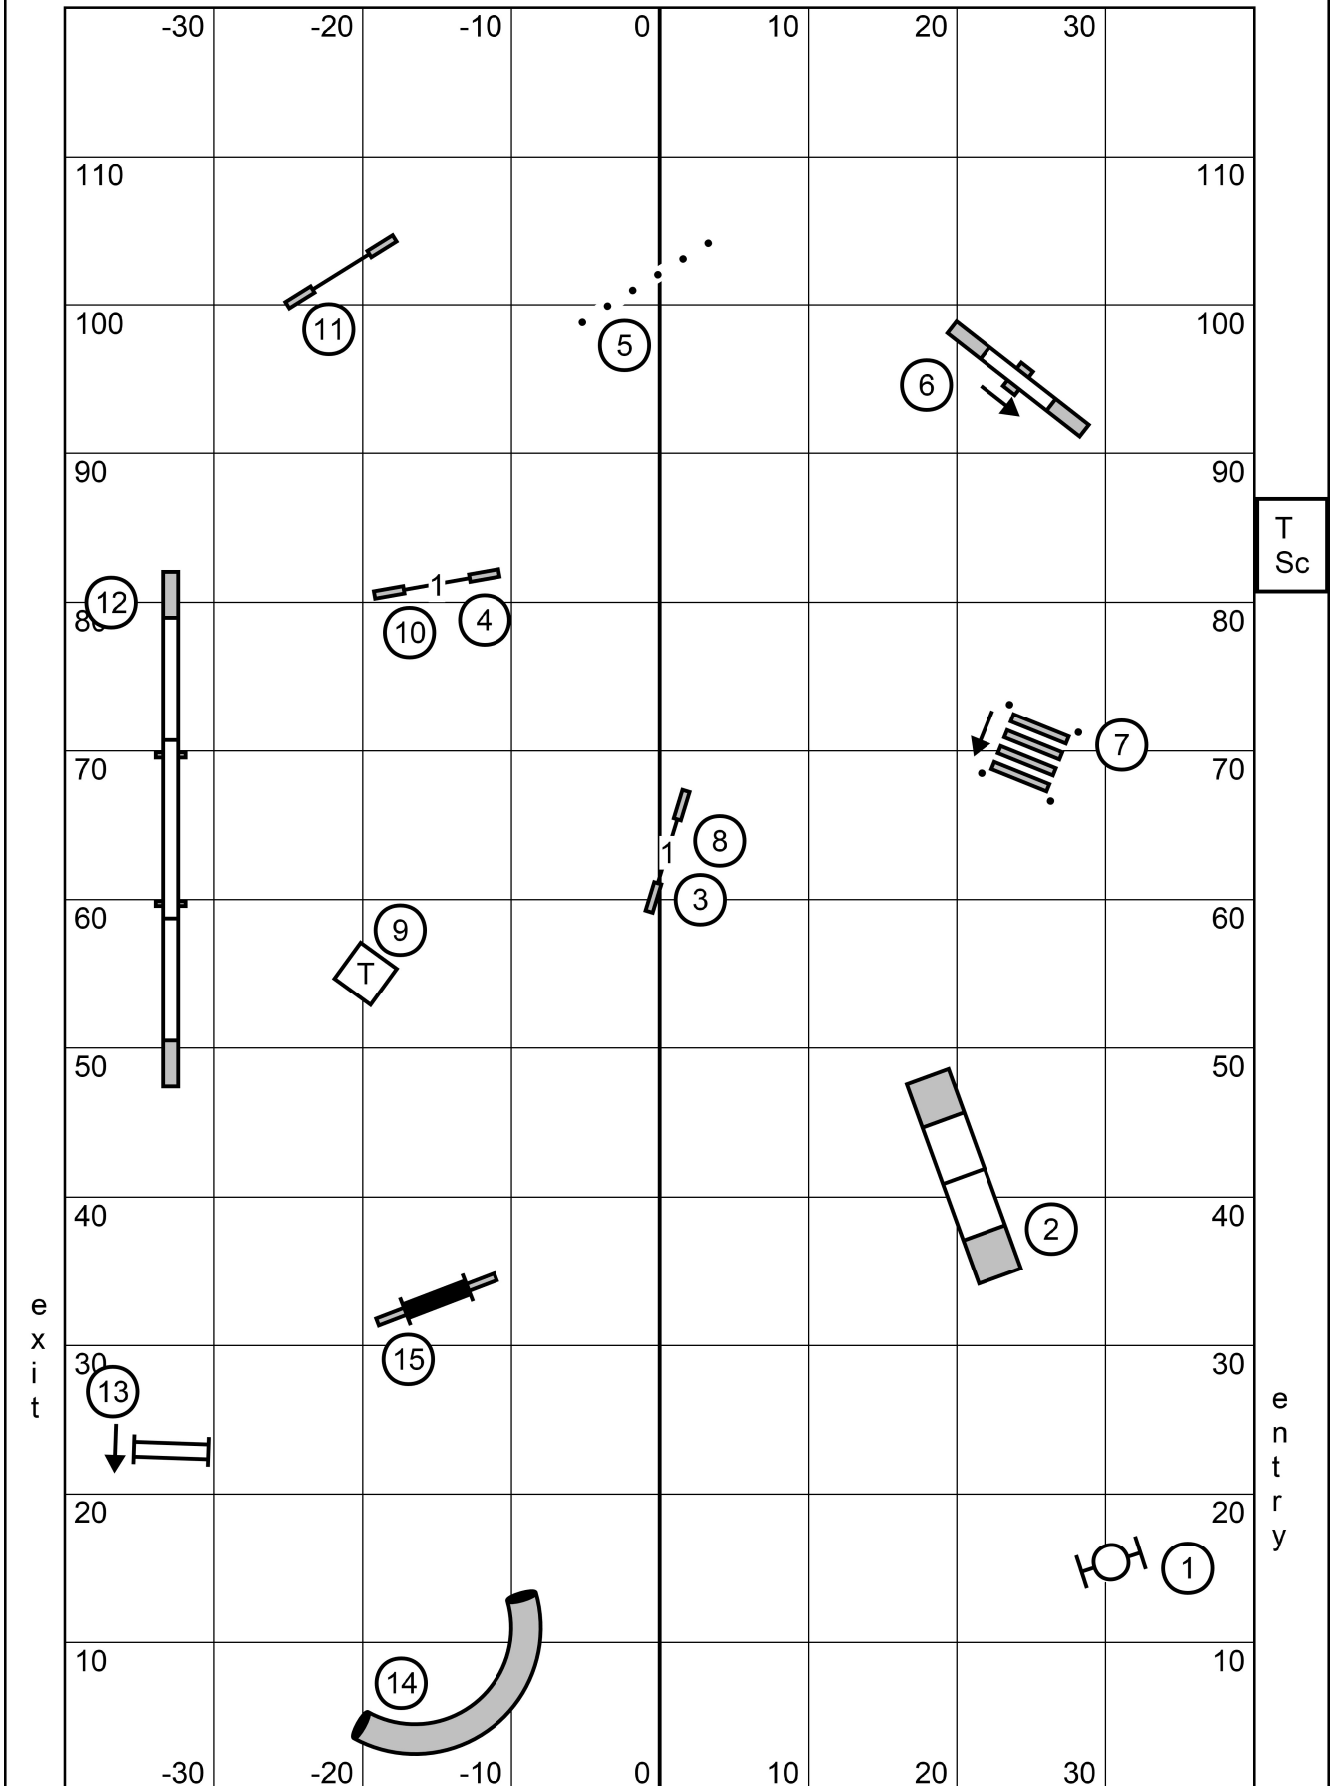

Galveston County Kennel Club - Novice Standard
Saturday, May 25, 2024 - Heather Dickinson