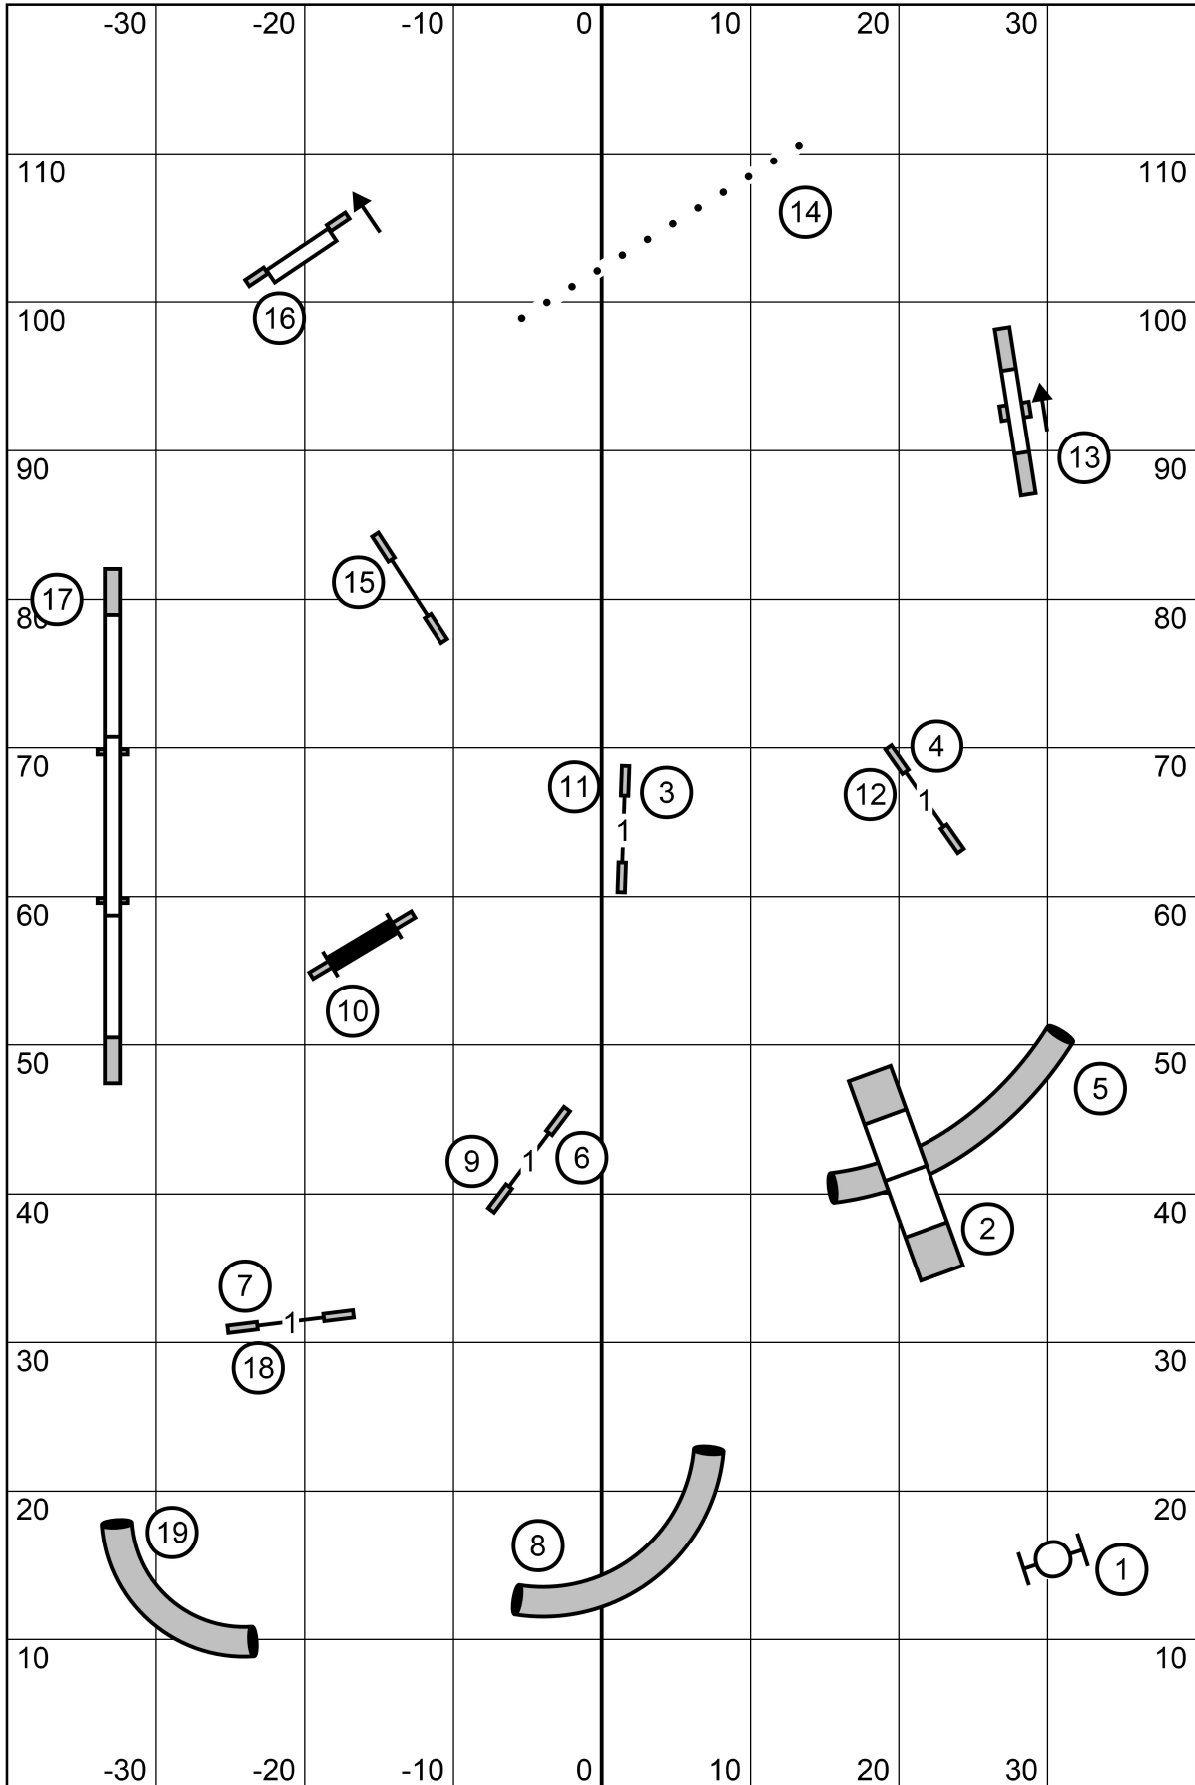

Galveston County Kennel Club - All FAST
 Saturday, May 25, 2024 - Heather Dickinson

Master/Excellent - 2 - 6 sq - 7 - Solid Line
 Open - 2 - 6 or 6 - 7 in flow - Dotted Line
 Novice - 2 - 6 or 6 - 7 in flow - Dashed Line
 AFrame in direction indicated for points.

Galveston County Kennel Club - Premier Standard
 Saturday, May 25, 2024 - Heather Dickinson

Galveston County Kennel Club - Master/Excellent Standard
 Saturday, May 25, 2024 - Heather Dickinson

T
Sc

e
x
i
t