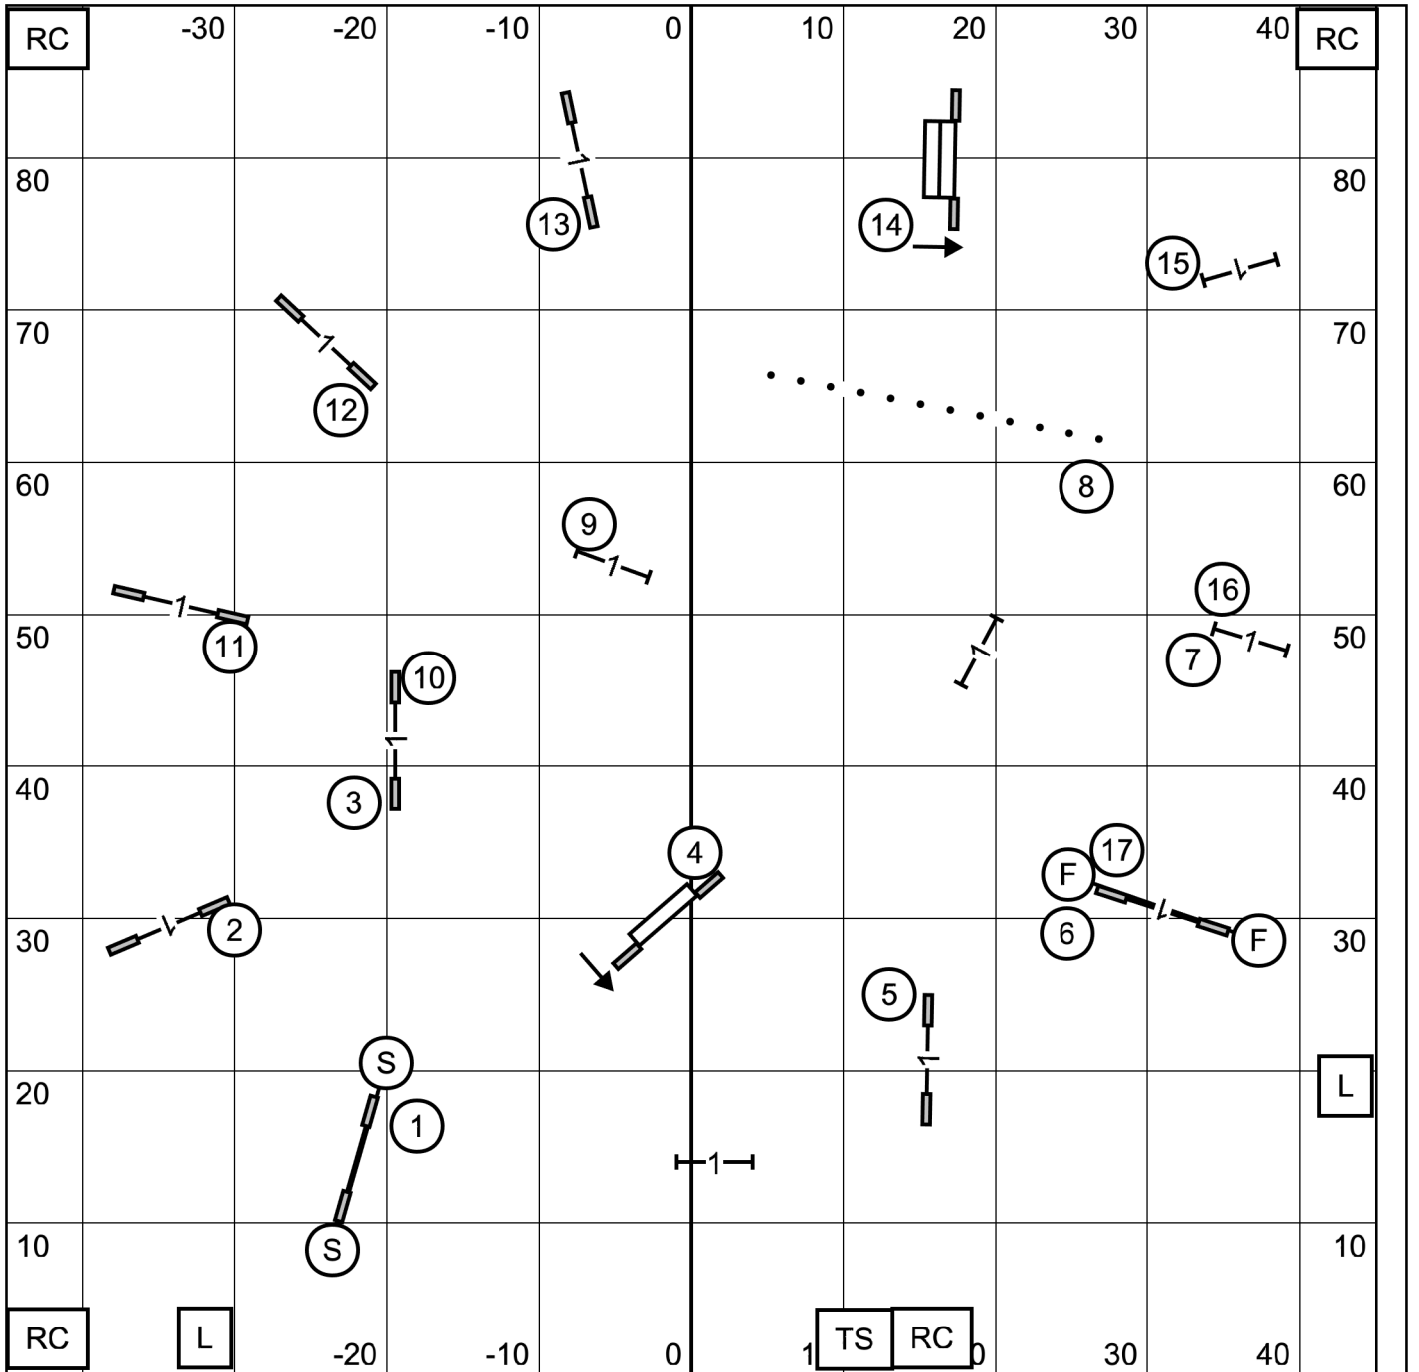

EXIT

Travis County Kennel Club  
 Friday August 9 2024 FAST  
 Indoors On Packed Dirt 98 X 99  
 Judge Jack Cadalso

Master Send =3-5-7 dashed line  
 Open Send =3-5 solid line  
 Novice Send =3-5 dotted line

Enter  
In at # 16  
TRIPLE

Travis County Kennel Club  
Friday August 9 2024 EX/MASTER JWW  
Indoors On Packed Dirt 98 X 89  
Judge Jack Cadalso

Exit

Exit

Travis County Kennel Club  
 Friday August 9 2024 EX/MASTER STD  
 Indoors On Packed Dirt 98 X 99  
 Judge Jack Cadalso

On Line @ # 15

Enter

Enter  
In at # 12

Travis County Kennel Club  
Friday August 9 2024 NOVICE JWW  
Indoors On Packed Dirt 98 X 89  
Judge Jack Cadalso

Exit

Travis County Kennel Club  
 Friday August 9 2024 NOVICE STD  
 Indoors On Packed Dirt 98 X 99  
 Judge Jack Cadalso

On Line @ # 12

Enter  
In at # 14  
Triple

Travis County Kennel Club  
Friday August 9 2024 OPEN JWW  
Indoors On Packed Dirt 98 X 89  
Judge Jack Cadalso

Exit

Exit

Travis County Kennel Club  
 Friday August 9 2024 OPEN STD  
 Indoors On Packed Dirt 98 X 99  
 Judge Jack Cadalso