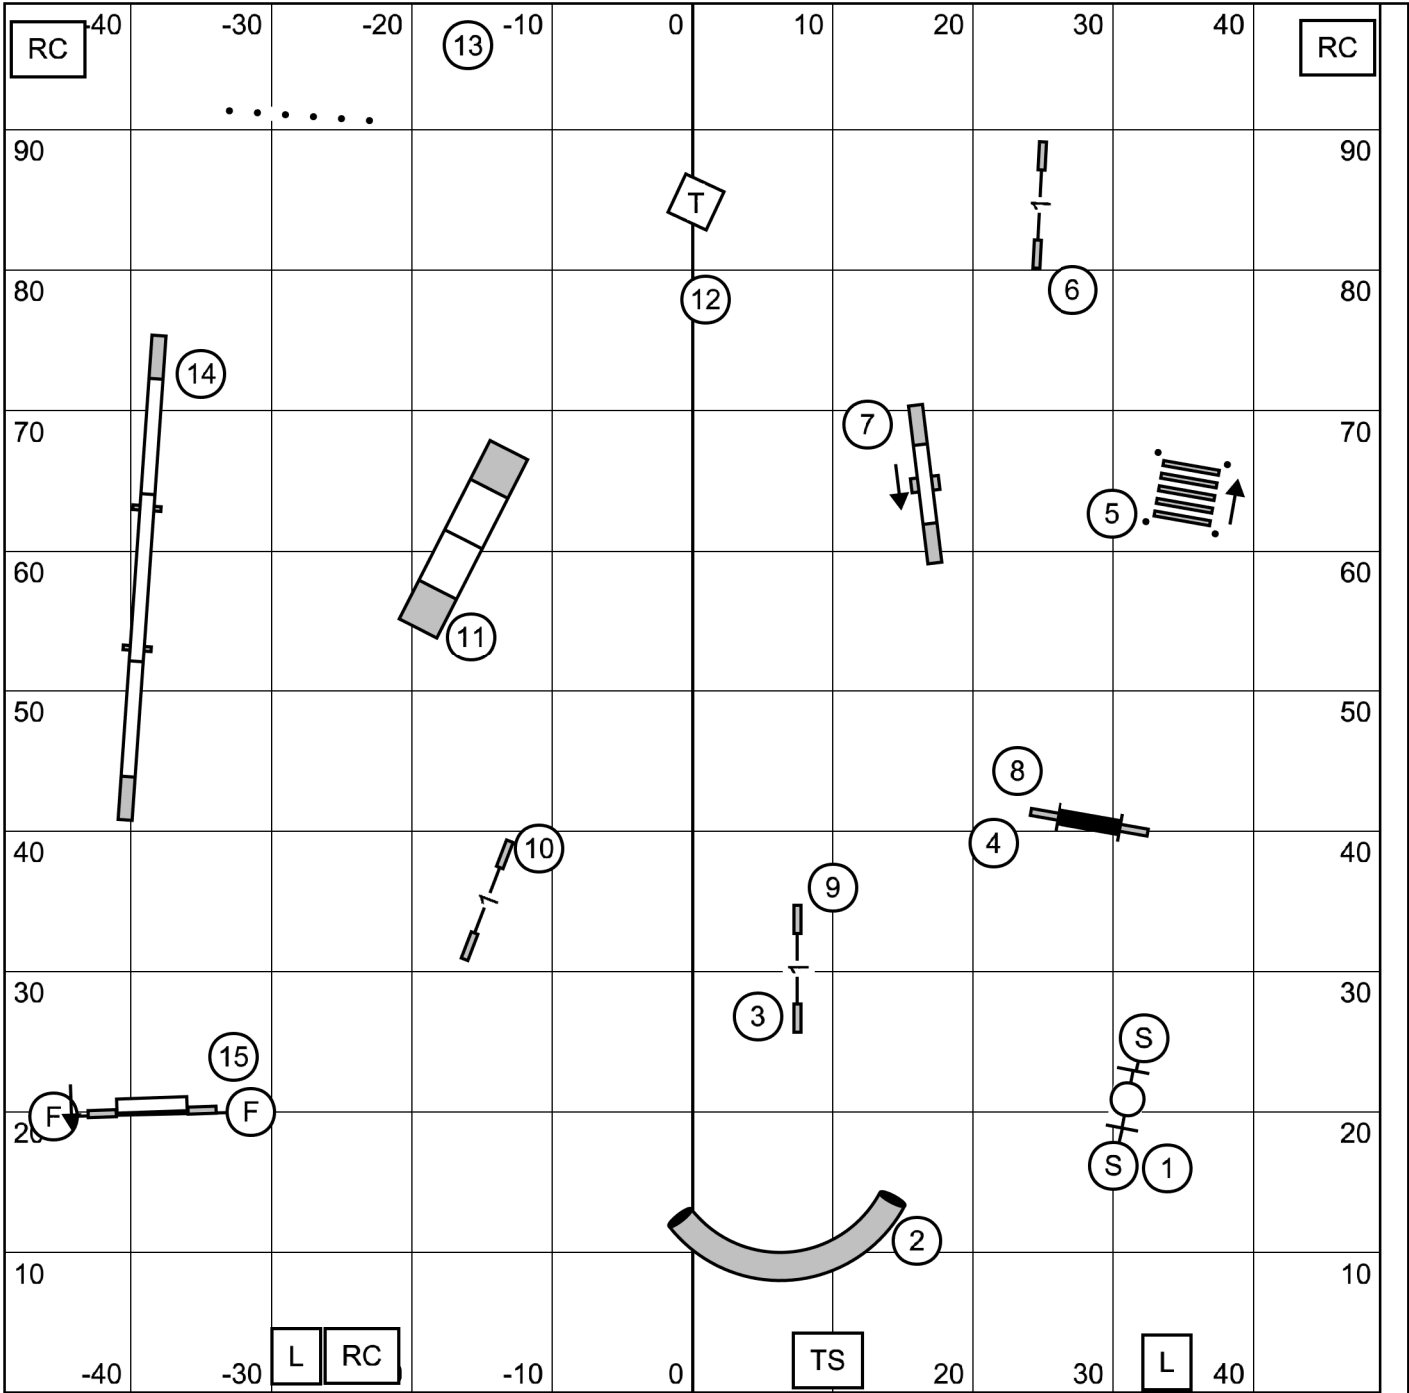

EXIT

Travis County Kennel Club  
 Friday August 9 2024 FAST  
 Indoors On Packed Dirt 98 X 99  
 Judge Jack Cadalso

Master Send =3-5-7 dashed line  
 Open Send =3-5 solid line  
 Novice Send =3-5 dotted line

Enter  
In at # 16  
TRIPLE

Travis County Kennel Club  
Friday August 9 2024 EX/MASTER JWW  
Indoors On Packed Dirt 98 X 89  
Judge Jack Cadalso

Exit

Exit

Travis County Kennel Club  
 Friday August 9 2024 EX/MASTER STD  
 Indoors On Packed Dirt 98 X 99  
 Judge Jack Cadalso

On Line @ # 15

Enter

Enter  
In at # 12

Travis County Kennel Club  
Friday August 9 2024 NOVICE JWW  
Indoors On Packed Dirt 98 X 89  
Judge Jack Cadalso

Exit

Travis County Kennel Club  
 Friday August 9 2024 NOVICE STD  
 Indoors On Packed Dirt 98 X 99  
 Judge Jack Cadalso

On Line @ # 12

Enter  
In at # 14  
Triple

Travis County Kennel Club  
Friday August 9 2024 OPEN JWW  
Indoors On Packed Dirt 98 X 89  
Judge Jack Cadalso

Exit

Exit

Travis County Kennel Club  
 Friday August 9 2024 OPEN STD  
 Indoors On Packed Dirt 98 X 99  
 Judge Jack Cadalso