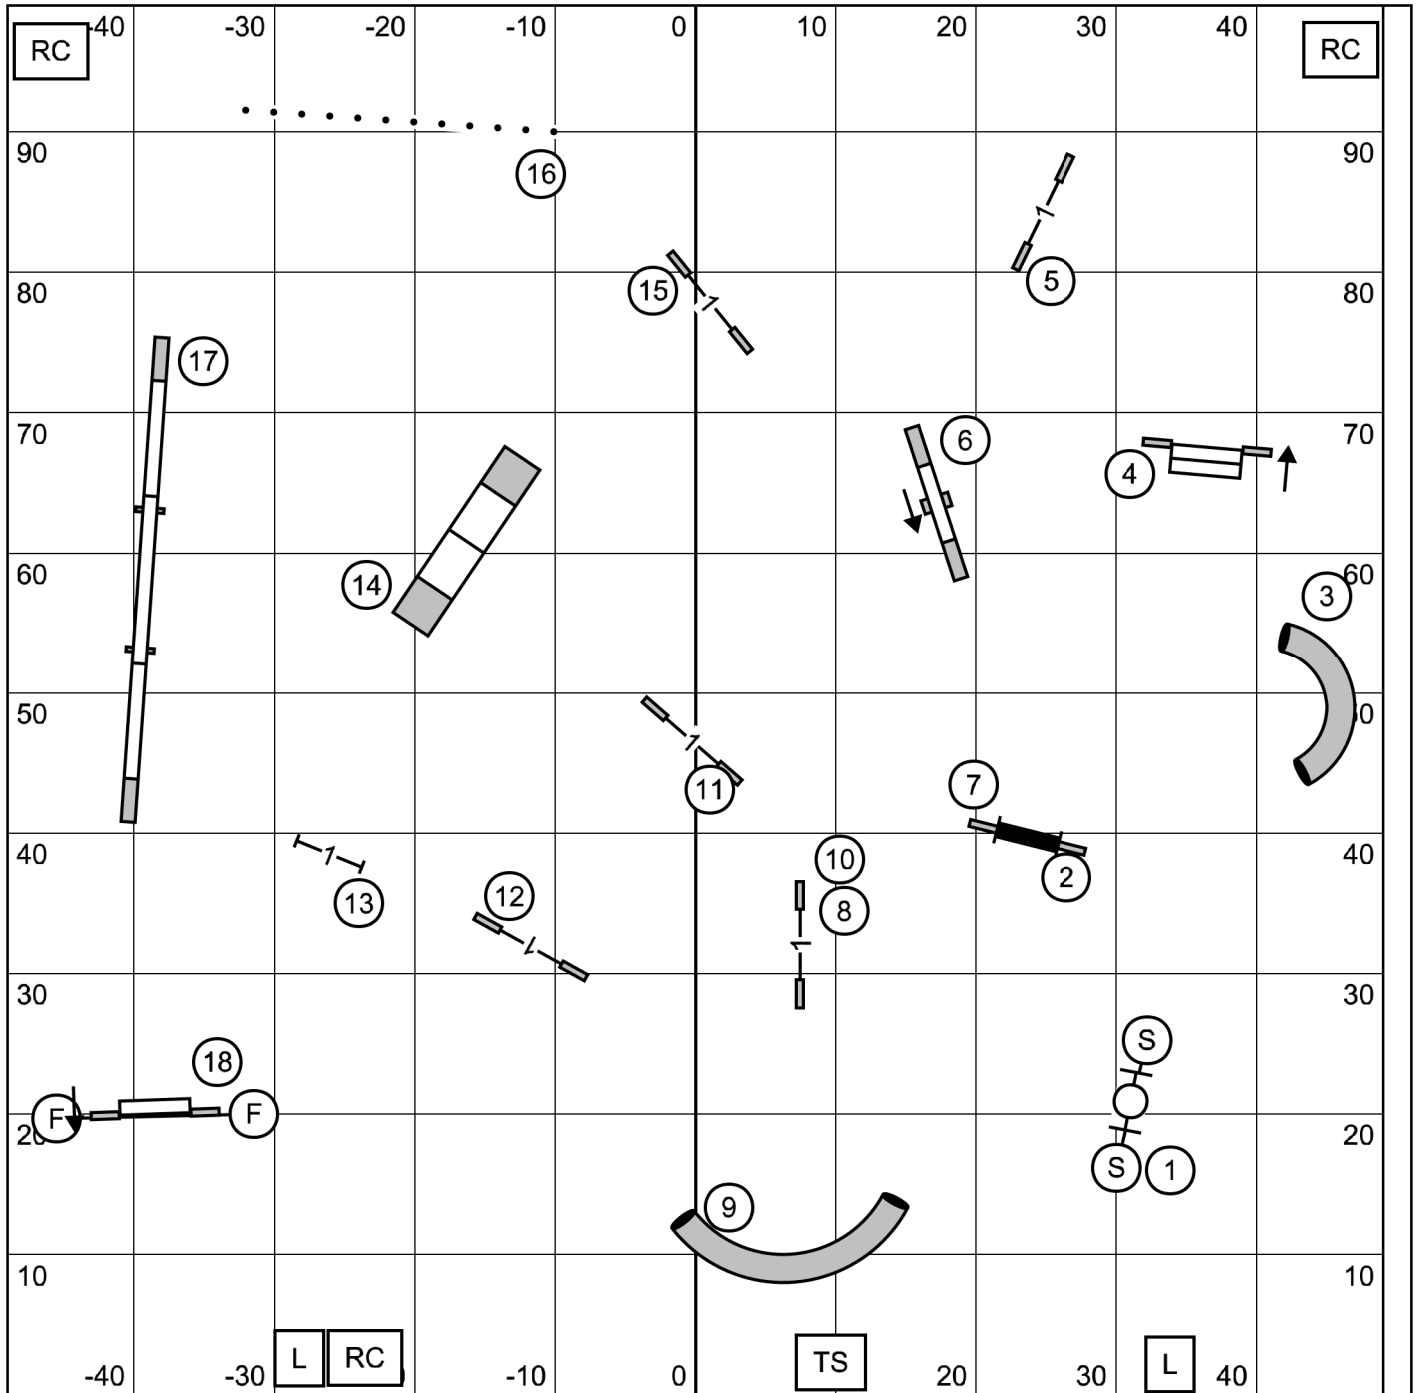

EXIT

Travis County Kennel Club  
 Friday August 9 2024 FAST  
 Indoors On Packed Dirt 98 X 99  
 Judge Jack Cadalso

Master Send =3-5-7 dashed line  
 Open Send =3-5 solid line  
 Novice Send =3-5 dotted line

Enter  
In at # 16  
TRIPLE

Travis County Kennel Club  
Friday August 9 2024 EX/MASTER JWW  
Indoors On Packed Dirt 98 X 89  
Judge Jack Cadalso

Exit

Exit

Travis County Kennel Club  
 Friday August 9 2024 EX/MASTER STD  
 Indoors On Packed Dirt 98 X 99  
 Judge Jack Cadalso

On Line @ # 15

Enter

Enter  
In at # 12

Travis County Kennel Club  
Friday August 9 2024 NOVICE JWW  
Indoors On Packed Dirt 98 X 89  
Judge Jack Cadalso

Exit

Travis County Kennel Club  
 Friday August 9 2024 NOVICE STD  
 Indoors On Packed Dirt 98 X 99  
 Judge Jack Cadalso

On Line @ # 12

Enter  
In at # 14  
Triple

Travis County Kennel Club  
Friday August 9 2024 OPEN JWW  
Indoors On Packed Dirt 98 X 89  
Judge Jack Cadalso

Exit

Exit

Travis County Kennel Club  
 Friday August 9 2024 OPEN STD  
 Indoors On Packed Dirt 98 X 99  
 Judge Jack Cadalso