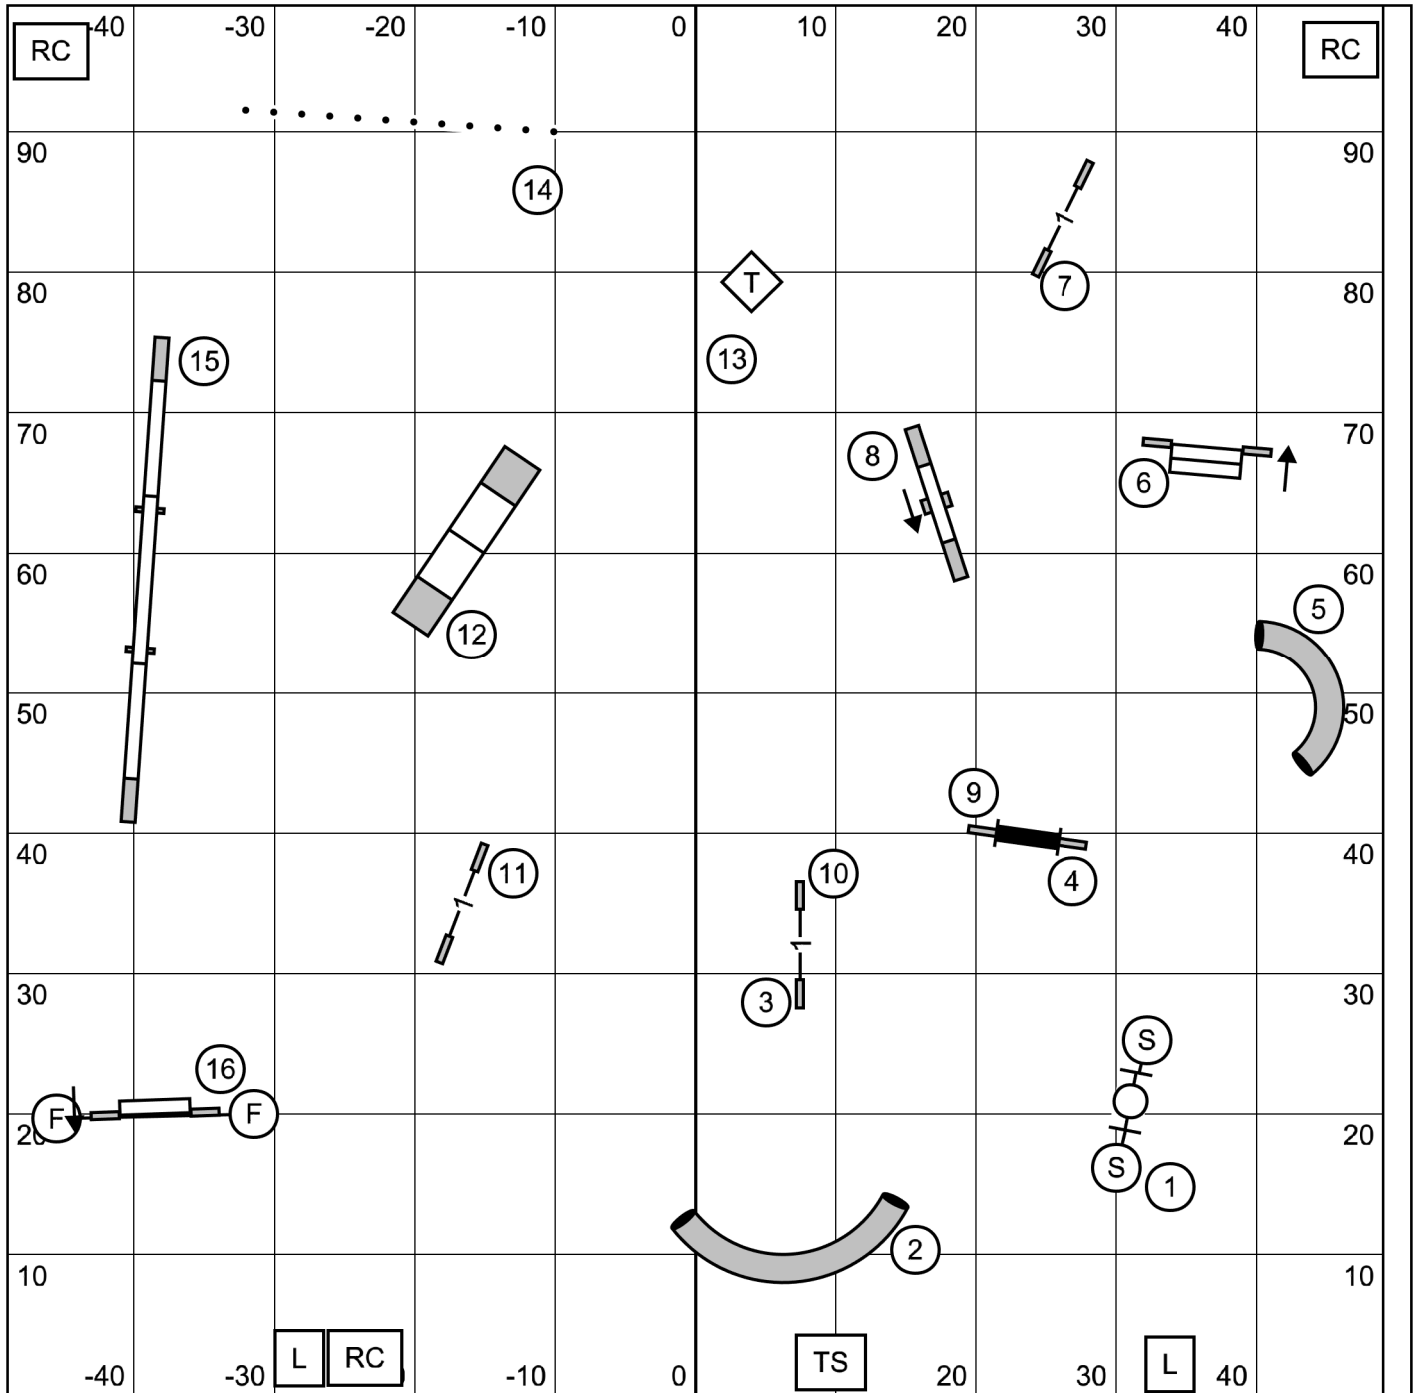

EXIT

Travis County Kennel Club  
 Friday August 9 2024 FAST  
 Indoors On Packed Dirt 98 X 99  
 Judge Jack Cadalso

Master Send =3-5-7 dashed line  
 Open Send =3-5 solid line  
 Novice Send =3-5 dotted line

Enter  
In at # 16  
TRIPLE

Travis County Kennel Club  
Friday August 9 2024 EX/MASTER JWW  
Indoors On Packed Dirt 98 X 89  
Judge Jack Cadalso

Exit

Exit

Travis County Kennel Club  
 Friday August 9 2024 EX/MASTER STD  
 Indoors On Packed Dirt 98 X 99  
 Judge Jack Cadalso

On Line @ # 15

Enter

Enter  
In at # 12

Travis County Kennel Club  
Friday August 9 2024 NOVICE JWW  
Indoors On Packed Dirt 98 X 89  
Judge Jack Cadalso

Exit

Travis County Kennel Club  
 Friday August 9 2024 NOVICE STD  
 Indoors On Packed Dirt 98 X 99  
 Judge Jack Cadalso

On Line @ # 12

Enter  
In at # 14  
Triple

Travis County Kennel Club  
Friday August 9 2024 OPEN JWW  
Indoors On Packed Dirt 98 X 89  
Judge Jack Cadalso

Exit

Exit

Travis County Kennel Club  
 Friday August 9 2024 OPEN STD  
 Indoors On Packed Dirt 98 X 99  
 Judge Jack Cadalso