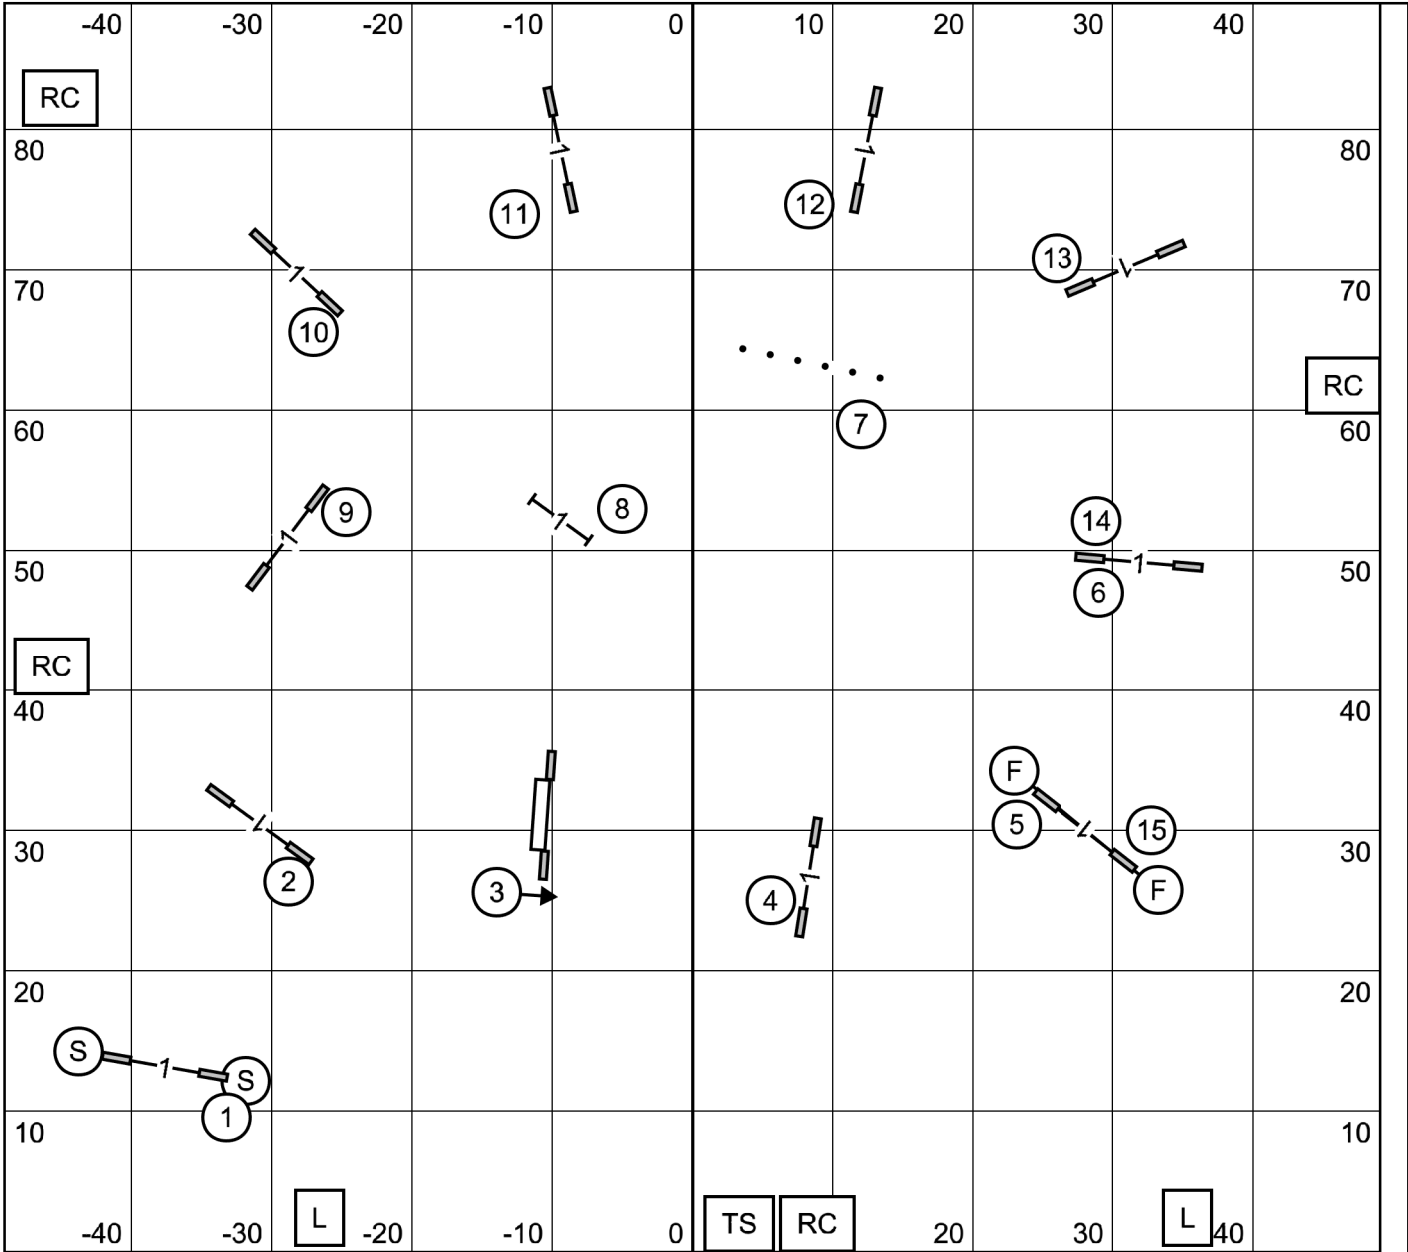

EXIT

Travis County Kennel Club  
 Friday August 9 2024 FAST  
 Indoors On Packed Dirt 98 X 99  
 Judge Jack Cadalso

Master Send =3-5-7 dashed line  
 Open Send =3-5 solid line  
 Novice Send =3-5 dotted line

Enter  
In at # 16  
TRIPLE

Travis County Kennel Club  
Friday August 9 2024 EX/MASTER JWW  
Indoors On Packed Dirt 98 X 89  
Judge Jack Cadalso

Exit

Exit

Travis County Kennel Club  
 Friday August 9 2024 EX/MASTER STD  
 Indoors On Packed Dirt 98 X 99  
 Judge Jack Cadalso

On Line @ # 15

Enter

Enter  
In at # 12

Travis County Kennel Club  
Friday August 9 2024 NOVICE JWW  
Indoors On Packed Dirt 98 X 89  
Judge Jack Cadalso

Exit

Travis County Kennel Club  
 Friday August 9 2024 NOVICE STD  
 Indoors On Packed Dirt 98 X 99  
 Judge Jack Cadalso

On Line @ # 12

Enter  
In at # 14  
Triple

Travis County Kennel Club  
Friday August 9 2024 OPEN JWW  
Indoors On Packed Dirt 98 X 89  
Judge Jack Cadalso

Exit

Exit

Travis County Kennel Club  
 Friday August 9 2024 OPEN STD  
 Indoors On Packed Dirt 98 X 99  
 Judge Jack Cadalso