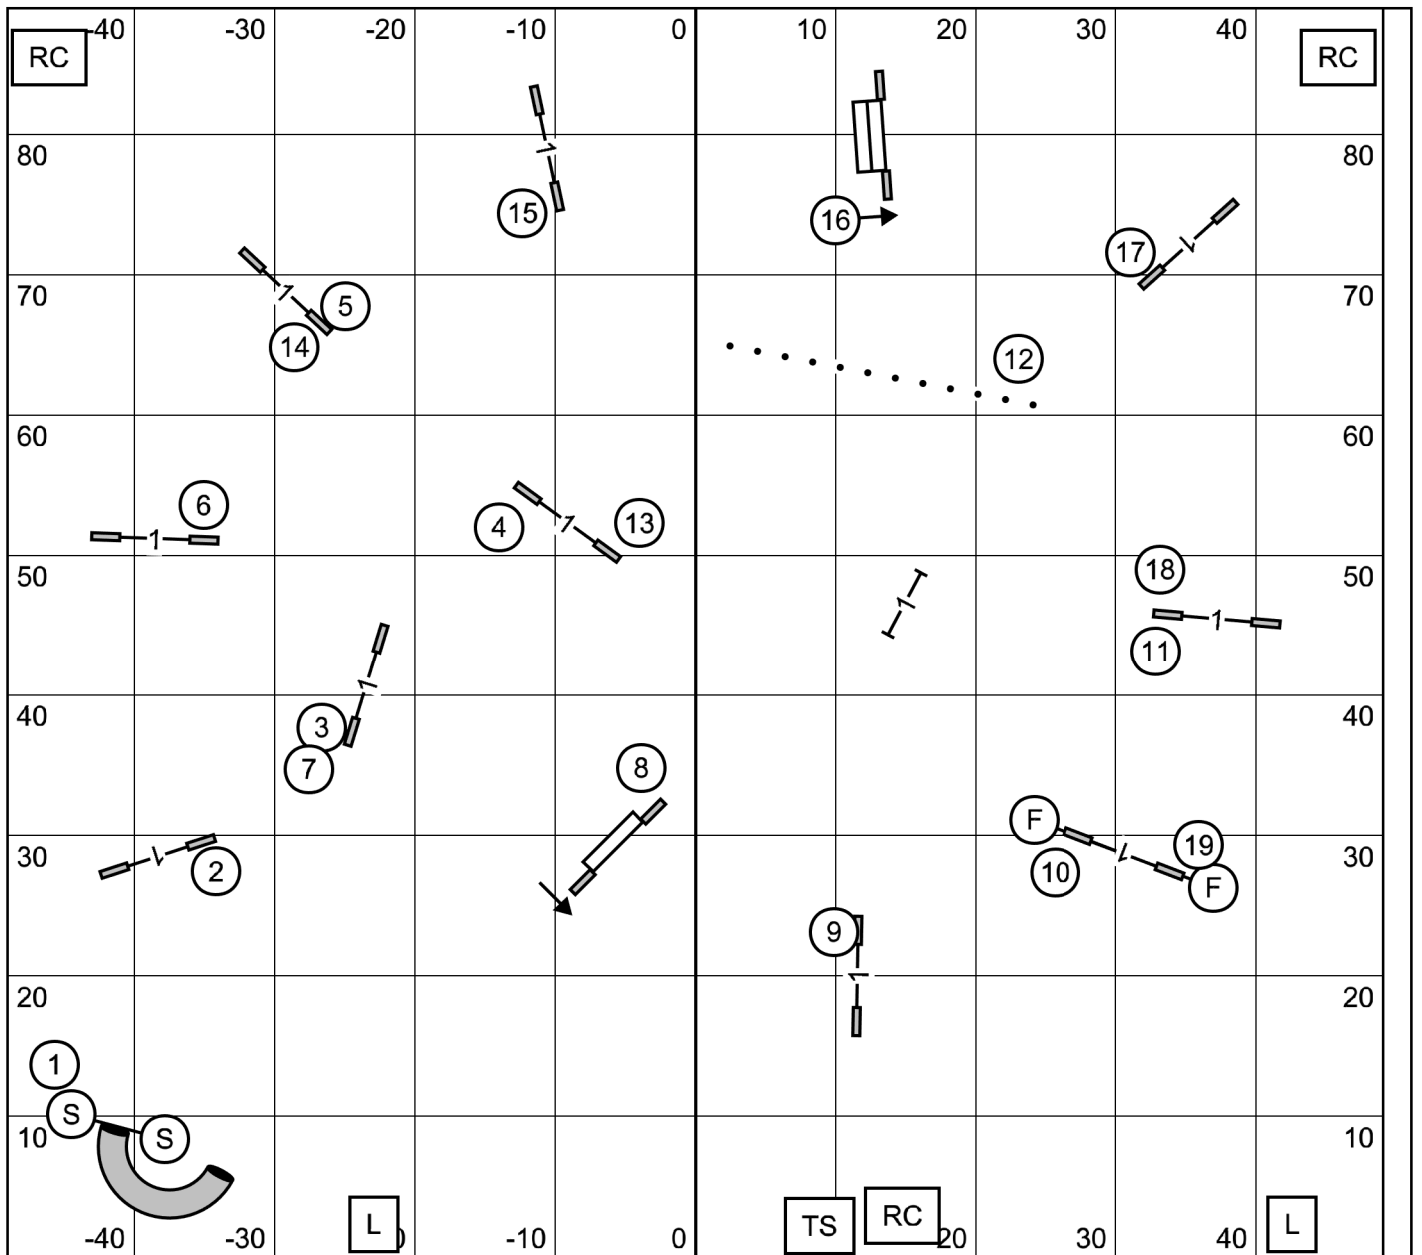

EXIT

Travis County Kennel Club  
 Friday August 9 2024 FAST  
 Indoors On Packed Dirt 98 X 99  
 Judge Jack Cadalso

Master Send =3-5-7 dashed line  
 Open Send =3-5 solid line  
 Novice Send =3-5 dotted line

Enter  
In at # 16  
TRIPLE

Travis County Kennel Club  
Friday August 9 2024 EX/MASTER JWW  
Indoors On Packed Dirt 98 X 89  
Judge Jack Cadalso

Exit

Exit

Travis County Kennel Club  
 Friday August 9 2024 EX/MASTER STD  
 Indoors On Packed Dirt 98 X 99  
 Judge Jack Cadalso

On Line @ # 15

Enter

Enter  
In at # 12

Travis County Kennel Club  
Friday August 9 2024 NOVICE JWW  
Indoors On Packed Dirt 98 X 89  
Judge Jack Cadalso

Exit

Travis County Kennel Club  
 Friday August 9 2024 NOVICE STD  
 Indoors On Packed Dirt 98 X 99  
 Judge Jack Cadalso

On Line @ # 12

Enter  
In at # 14  
Triple

Travis County Kennel Club  
Friday August 9 2024 OPEN JWW  
Indoors On Packed Dirt 98 X 89  
Judge Jack Cadalso

Exit

Exit

Travis County Kennel Club  
 Friday August 9 2024 OPEN STD  
 Indoors On Packed Dirt 98 X 99  
 Judge Jack Cadalso