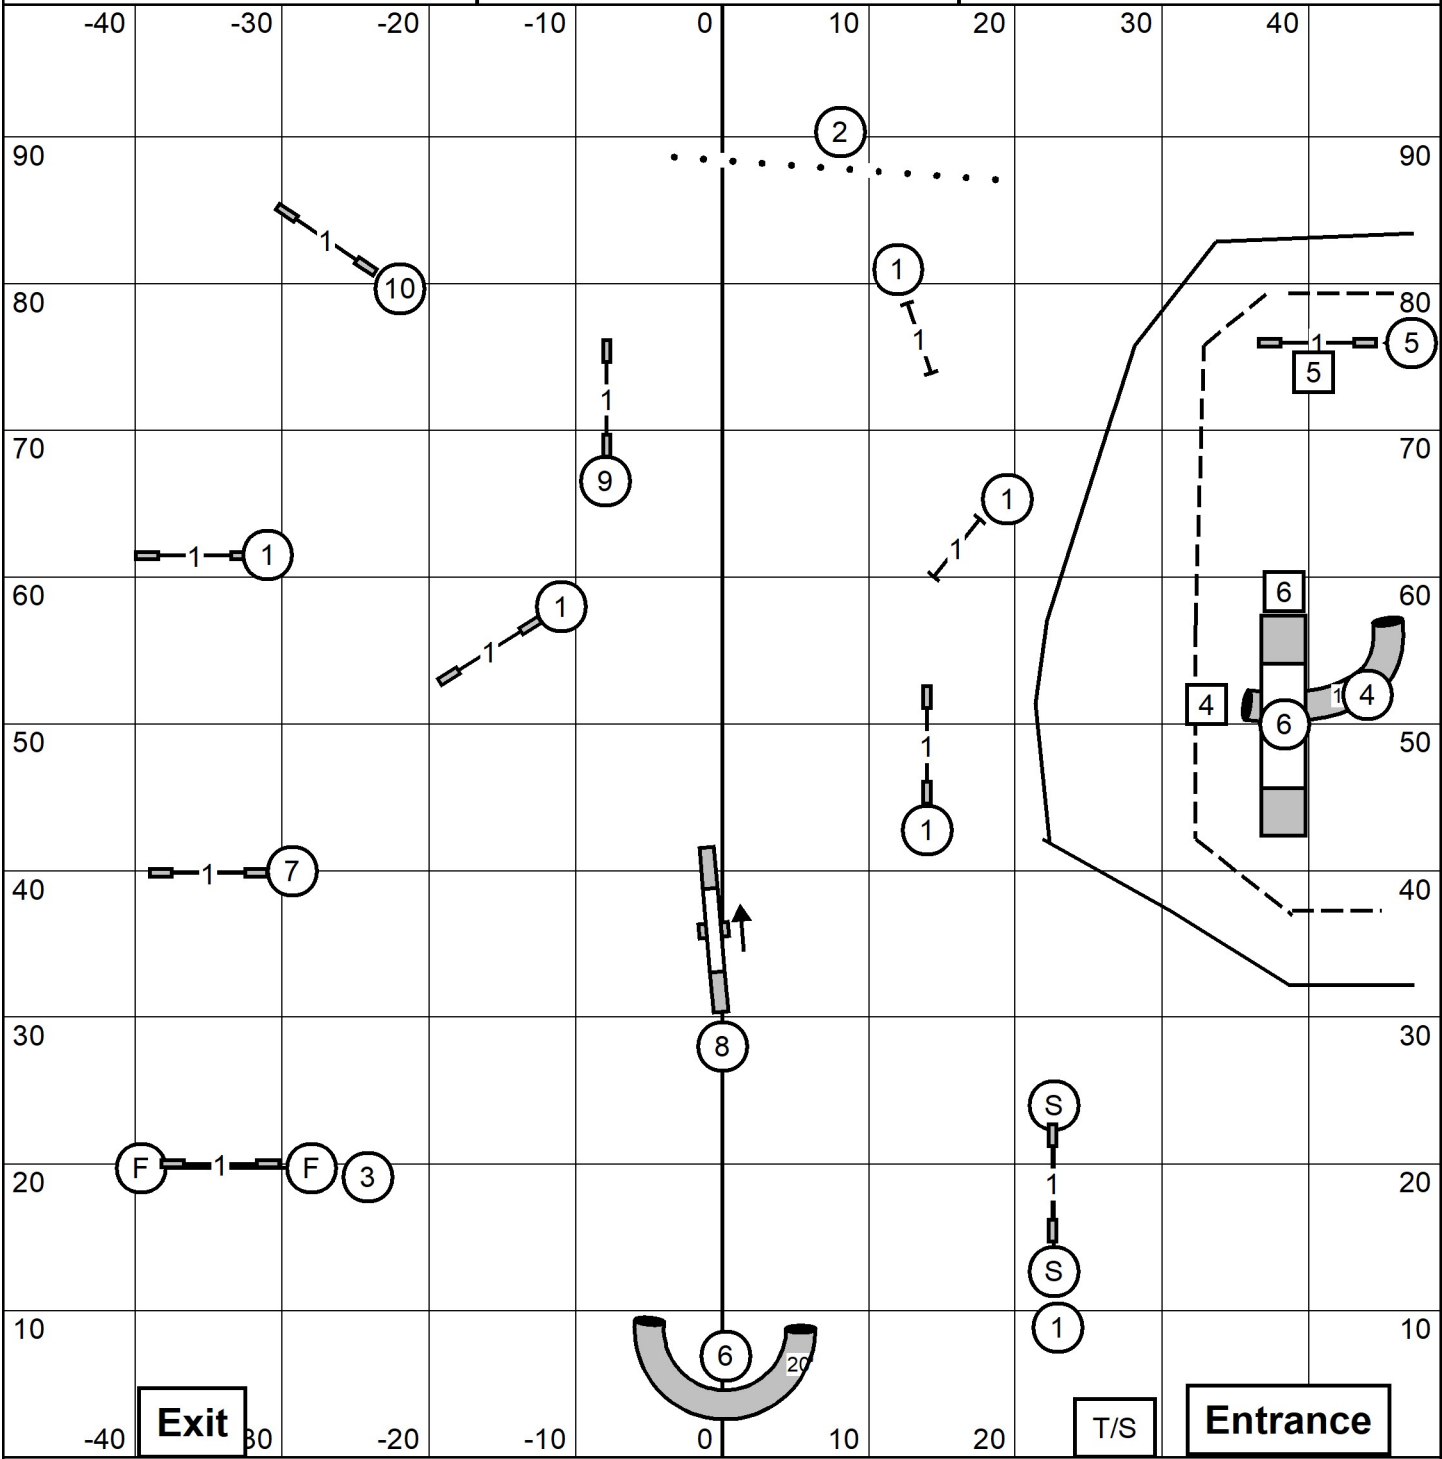

MASTER/EX SEND	OPEN SEND	NOVICE SEND
<div style="display: flex; justify-content: space-around; align-items: center;"> <div style="border: 1px solid black; padding: 2px 5px;">4</div> <div style="border: 1px solid black; padding: 2px 5px;">5</div> <div style="border: 1px solid black; padding: 2px 5px;">6</div> IN FLOW </div> <hr style="width: 50%; margin: 5px auto;"/>	<div style="display: flex; justify-content: space-around; align-items: center;"> <div style="border: 1px solid black; padding: 2px 5px;">4</div> <div style="border: 1px solid black; padding: 2px 5px;">5</div> IN FLOW </div> <hr style="width: 50%; margin: 5px auto;"/>	<div style="display: flex; justify-content: space-around; align-items: center;"> <div style="border: 1px solid black; border-radius: 50%; padding: 2px 5px;">6</div> <div style="border: 1px solid black; border-radius: 50%; padding: 2px 5px;">5</div> ----- </div>

Bell County Kennel Club
 Belton, TX
 July 4, 2024 Thursday

ALL FAST
 Ring 98 X 99 Dirt
 Judge: Linda Syner

Bell County Kennel Club
 Belton, TX
 July 4, 2024 Thursday

Premier Standard

Ring 98 X 99 Dirt
 Judge: Linda Syner

Bell County Kennel Club
 Belton, TX
 July 4, 2024 Thursday

Master/Excellent Standard

Ring 98 X 99 Dirt
 Judge: Linda Syner

Bell County Kennel Club
 Belton, TX
 July 4, 2024 Thursday

Open Standard
 Ring 98 X 99 Dirt
 Judge: Linda Syner

Bell County Kennel Club
 Belton, TX
 July 4, 2024 Thursday

Novice Standard

Ring 98 X 99 Dirt
 Judge: Linda Syner