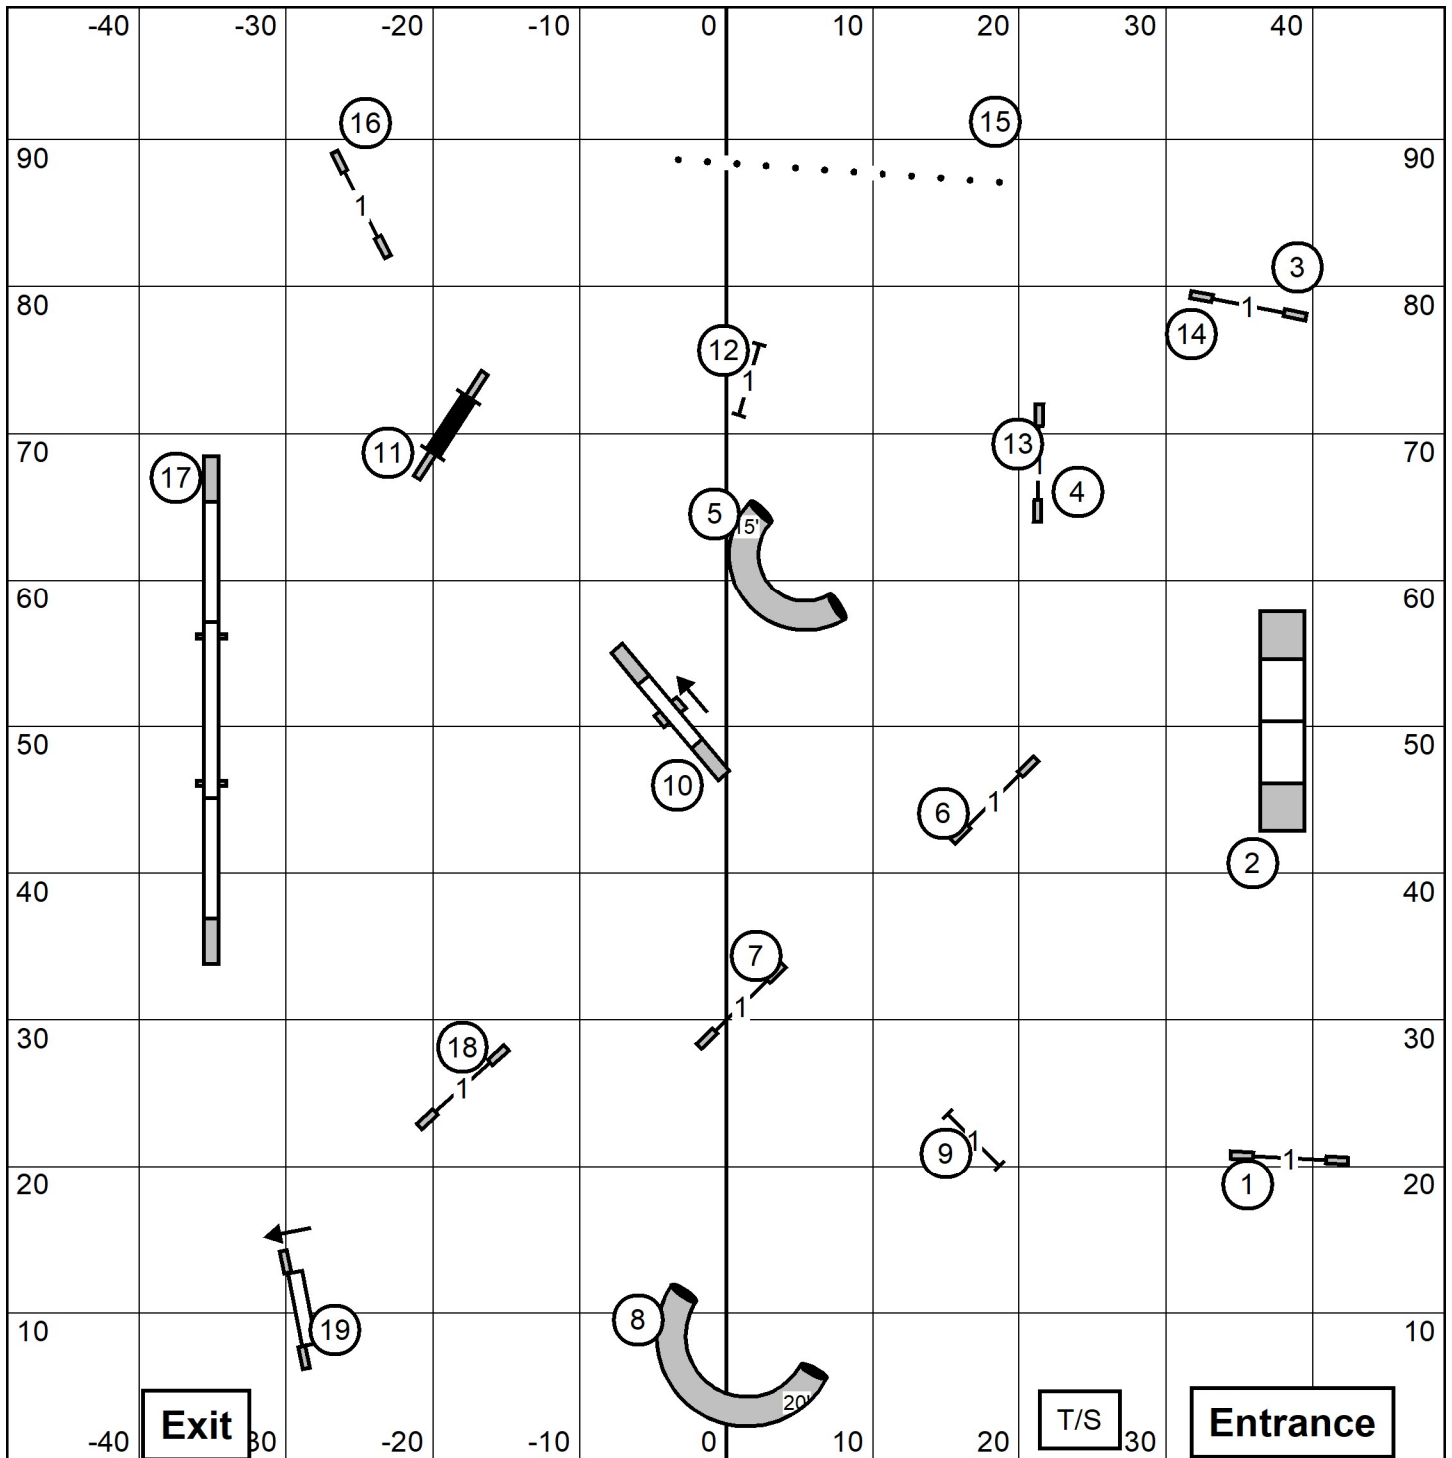

MASTER/EX SEND	OPEN SEND	NOVICE SEND
<div style="display: flex; justify-content: space-around; align-items: center;"> <div style="border: 1px solid black; padding: 2px 5px;">4</div> <div style="border: 1px solid black; padding: 2px 5px;">5</div> <div style="border: 1px solid black; padding: 2px 5px;">6</div> IN FLOW </div> <hr style="width: 50%; margin: 5px auto;"/>	<div style="display: flex; justify-content: space-around; align-items: center;"> <div style="border: 1px solid black; padding: 2px 5px;">4</div> <div style="border: 1px solid black; padding: 2px 5px;">5</div> IN FLOW </div> <hr style="width: 50%; margin: 5px auto;"/>	<div style="display: flex; justify-content: space-around; align-items: center;"> <div style="border: 1px solid black; border-radius: 50%; padding: 2px 5px;">6</div> <div style="border: 1px solid black; border-radius: 50%; padding: 2px 5px;">5</div> ----- </div>

Bell County Kennel Club
 Belton, TX
 July 4, 2024 Thursday

ALL FAST
 Ring 98 X 99 Dirt
 Judge: Linda Syner

Bell County Kennel Club
 Belton, TX
 July 4, 2024 Thursday

Premier Standard

Ring 98 X 99 Dirt
 Judge: Linda Syner

Bell County Kennel Club
 Belton, TX
 July 4, 2024 Thursday

Master/Excellent Standard

Ring 98 X 99 Dirt
 Judge: Linda Syner

Bell County Kennel Club
 Belton, TX
 July 4, 2024 Thursday

Open Standard
 Ring 98 X 99 Dirt
 Judge: Linda Syner

Bell County Kennel Club
 Belton, TX
 July 4, 2024 Thursday

Novice Standard

Ring 98 X 99 Dirt
 Judge: Linda Syner