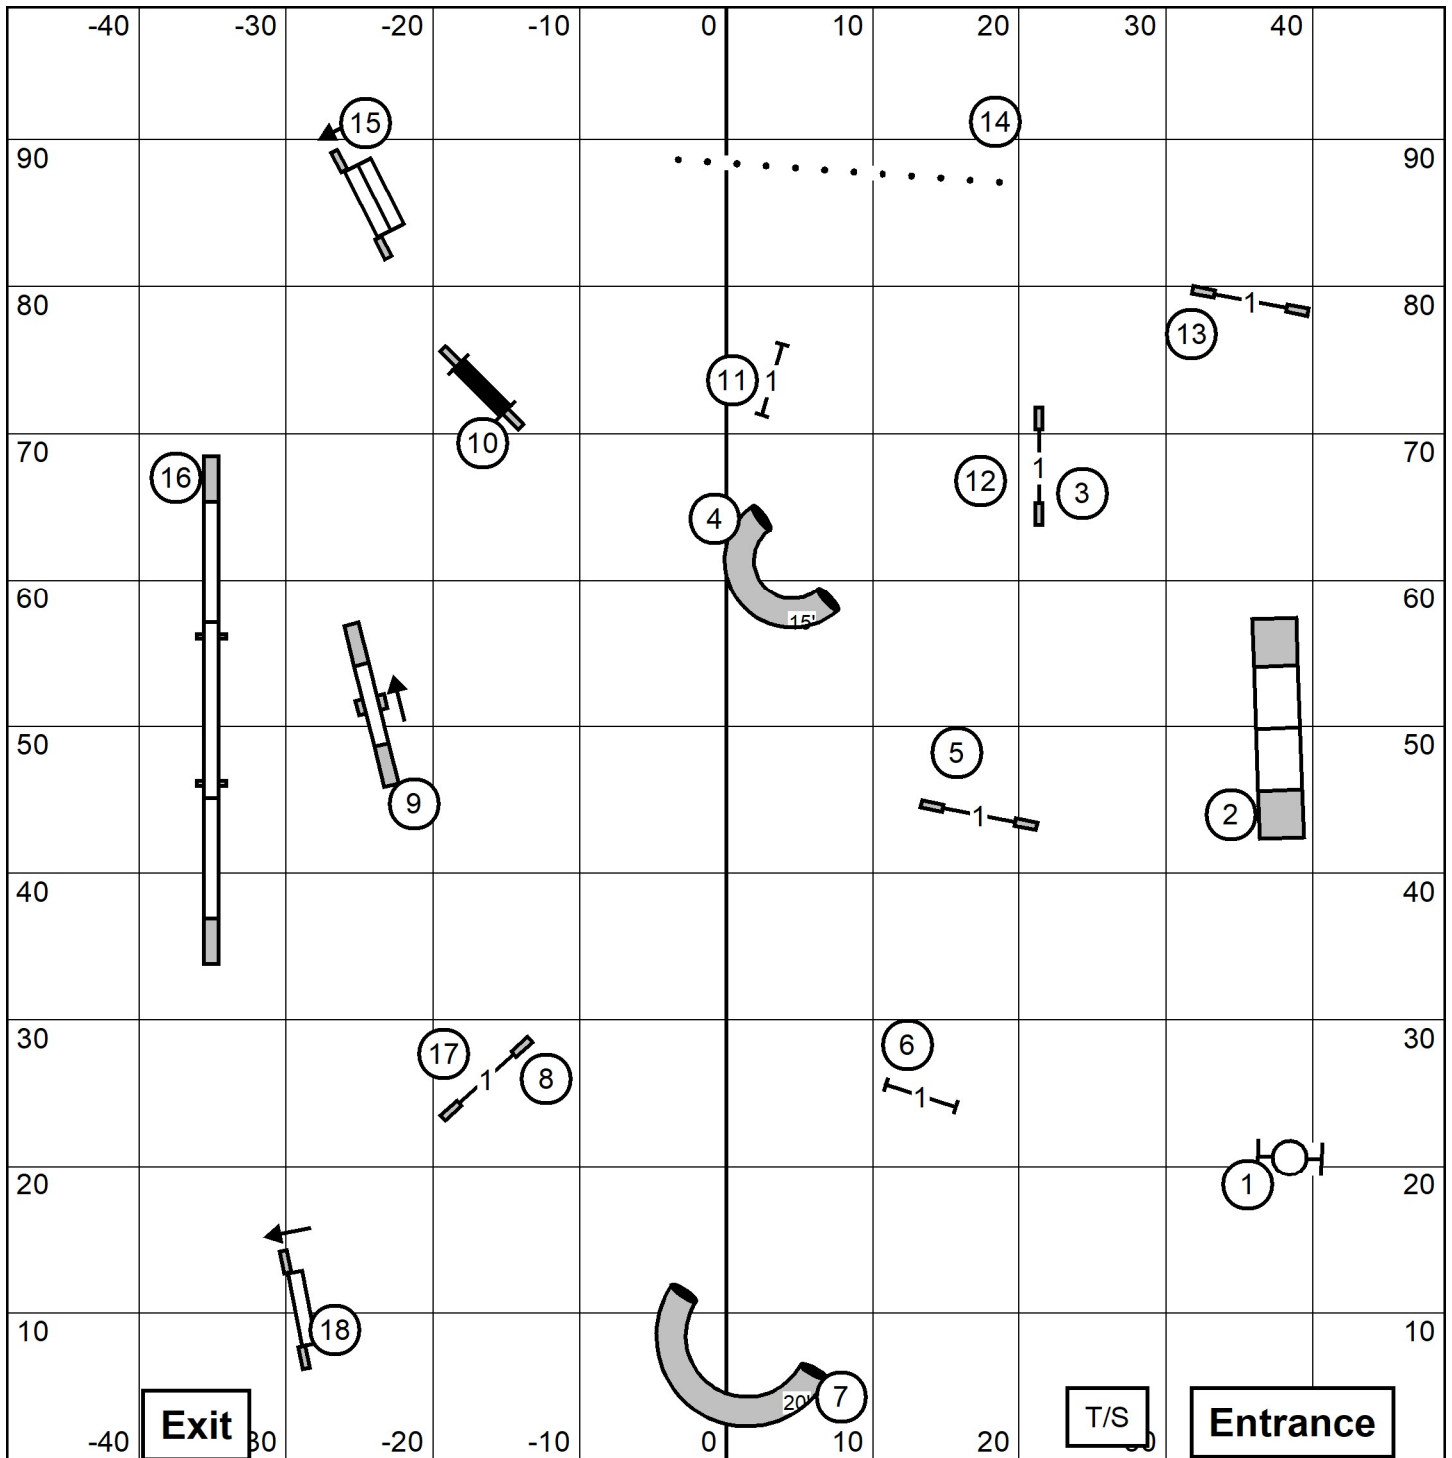

MASTER/EX SEND	OPEN SEND	NOVICE SEND
<div style="display: flex; justify-content: space-around; align-items: center;"> <div style="border: 1px solid black; padding: 2px 5px;">4</div> <div style="border: 1px solid black; padding: 2px 5px;">5</div> <div style="border: 1px solid black; padding: 2px 5px;">6</div> IN FLOW </div> <hr style="width: 50%; margin: 5px auto;"/>	<div style="display: flex; justify-content: space-around; align-items: center;"> <div style="border: 1px solid black; padding: 2px 5px;">4</div> <div style="border: 1px solid black; padding: 2px 5px;">5</div> IN FLOW </div> <hr style="width: 50%; margin: 5px auto;"/>	<div style="display: flex; justify-content: space-around; align-items: center;"> <div style="border: 1px solid black; border-radius: 50%; padding: 2px 5px;">6</div> <div style="border: 1px solid black; border-radius: 50%; padding: 2px 5px;">5</div> ----- </div>

Bell County Kennel Club
 Belton, TX
 July 4, 2024 Thursday

ALL FAST
 Ring 98 X 99 Dirt
 Judge: Linda Syner

Bell County Kennel Club
 Belton, TX
 July 4, 2024 Thursday

Premier Standard

Ring 98 X 99 Dirt
 Judge: Linda Syner

Bell County Kennel Club
 Belton, TX
 July 4, 2024 Thursday

Master/Excellent Standard

Ring 98 X 99 Dirt
 Judge: Linda Syner

Bell County Kennel Club
 Belton, TX
 July 4, 2024 Thursday

Open Standard
 Ring 98 X 99 Dirt
 Judge: Linda Syner

Bell County Kennel Club
 Belton, TX
 July 4, 2024 Thursday

Novice Standard

Ring 98 X 99 Dirt
 Judge: Linda Syner