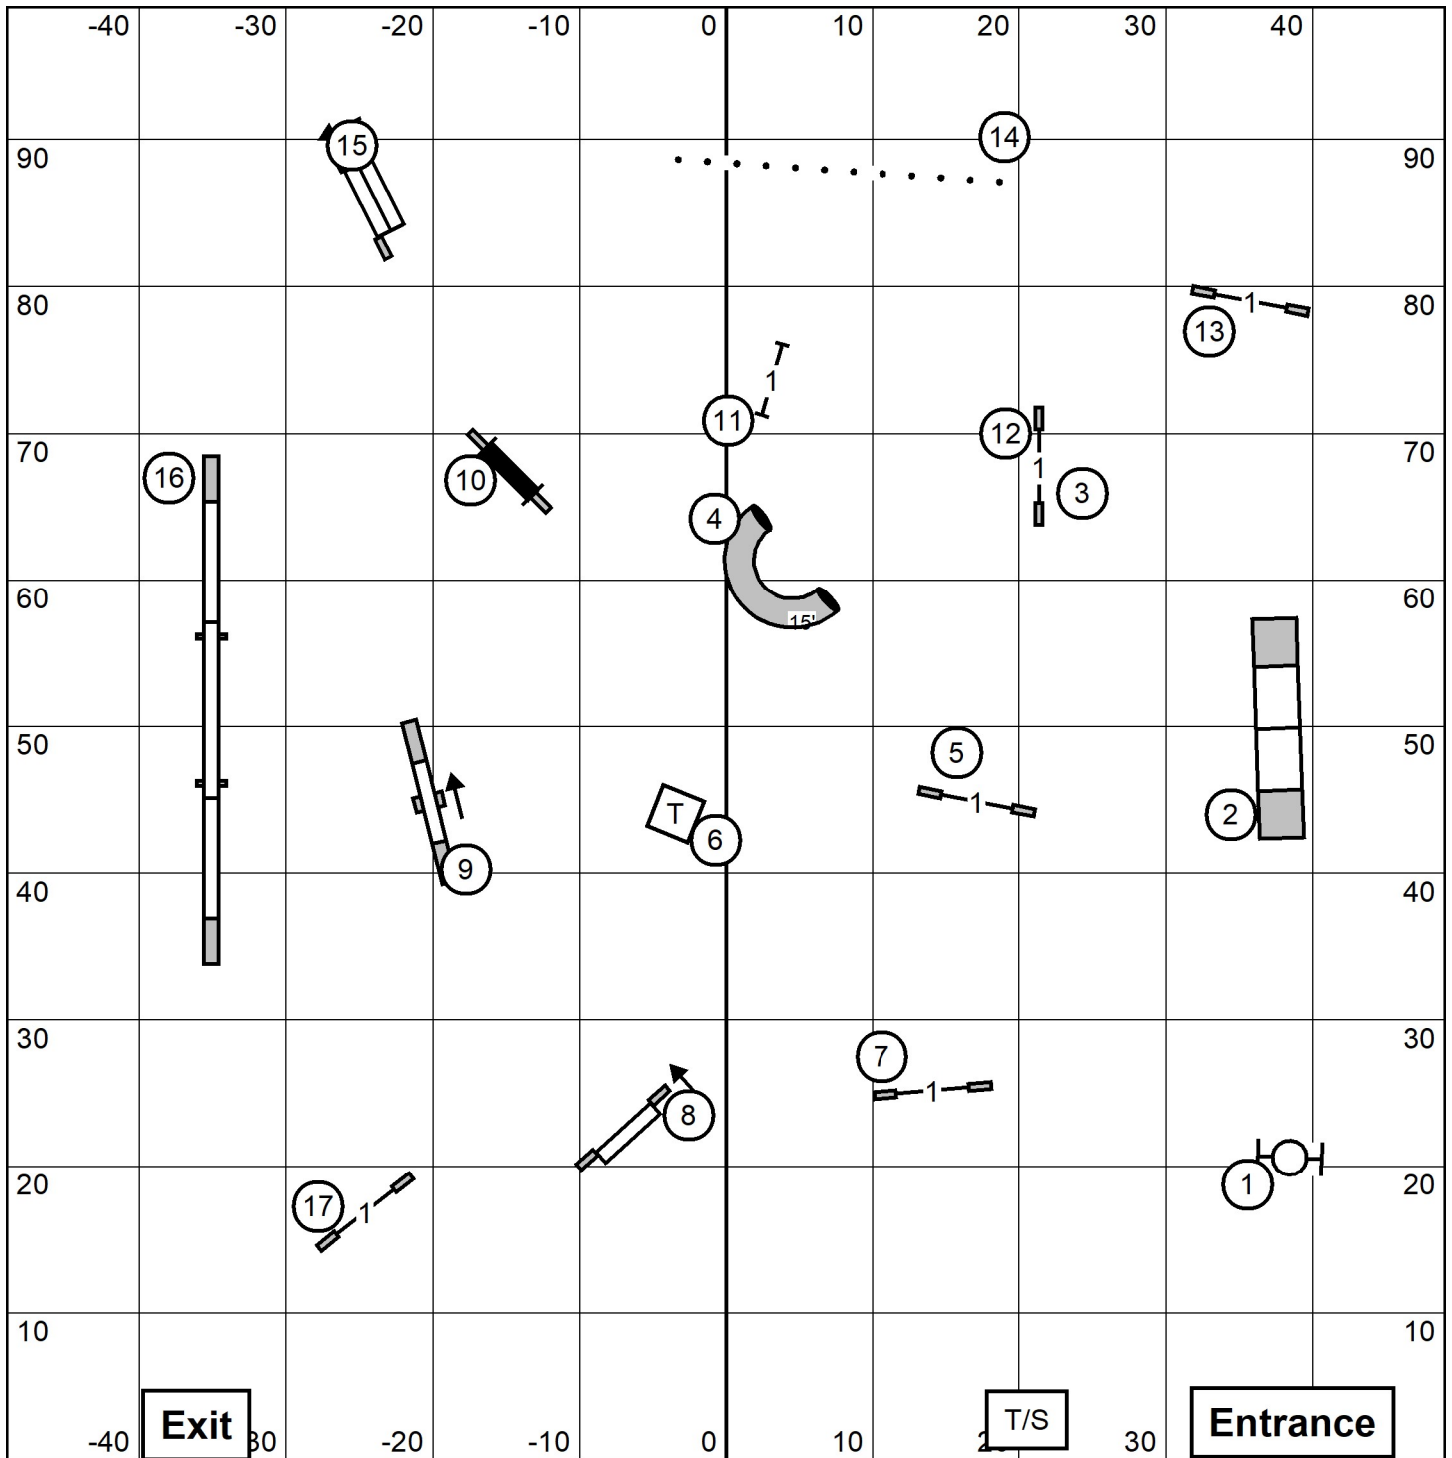

MASTER/EX SEND	OPEN SEND	NOVICE SEND
<div style="display: flex; justify-content: space-around; align-items: center;"> <div style="border: 1px solid black; padding: 2px 5px;">4</div> <div style="border: 1px solid black; padding: 2px 5px;">5</div> <div style="border: 1px solid black; padding: 2px 5px;">6</div> IN FLOW </div> <hr style="width: 50%; margin: 5px auto;"/>	<div style="display: flex; justify-content: space-around; align-items: center;"> <div style="border: 1px solid black; padding: 2px 5px;">4</div> <div style="border: 1px solid black; padding: 2px 5px;">5</div> IN FLOW </div> <hr style="width: 50%; margin: 5px auto;"/>	<div style="display: flex; justify-content: space-around; align-items: center;"> <div style="border: 1px solid black; border-radius: 50%; padding: 2px 5px;">6</div> <div style="border: 1px solid black; border-radius: 50%; padding: 2px 5px;">5</div> ----- </div>

Bell County Kennel Club
 Belton, TX
 July 4, 2024 Thursday

ALL FAST
 Ring 98 X 99 Dirt
 Judge: Linda Syner

Bell County Kennel Club
 Belton, TX
 July 4, 2024 Thursday

Premier Standard

Ring 98 X 99 Dirt
 Judge: Linda Syner

Bell County Kennel Club
 Belton, TX
 July 4, 2024 Thursday

Master/Excellent Standard

Ring 98 X 99 Dirt
 Judge: Linda Syner

Bell County Kennel Club
 Belton, TX
 July 4, 2024 Thursday

Open Standard
 Ring 98 X 99 Dirt
 Judge: Linda Syner

Bell County Kennel Club
 Belton, TX
 July 4, 2024 Thursday

Novice Standard

Ring 98 X 99 Dirt
 Judge: Linda Syner