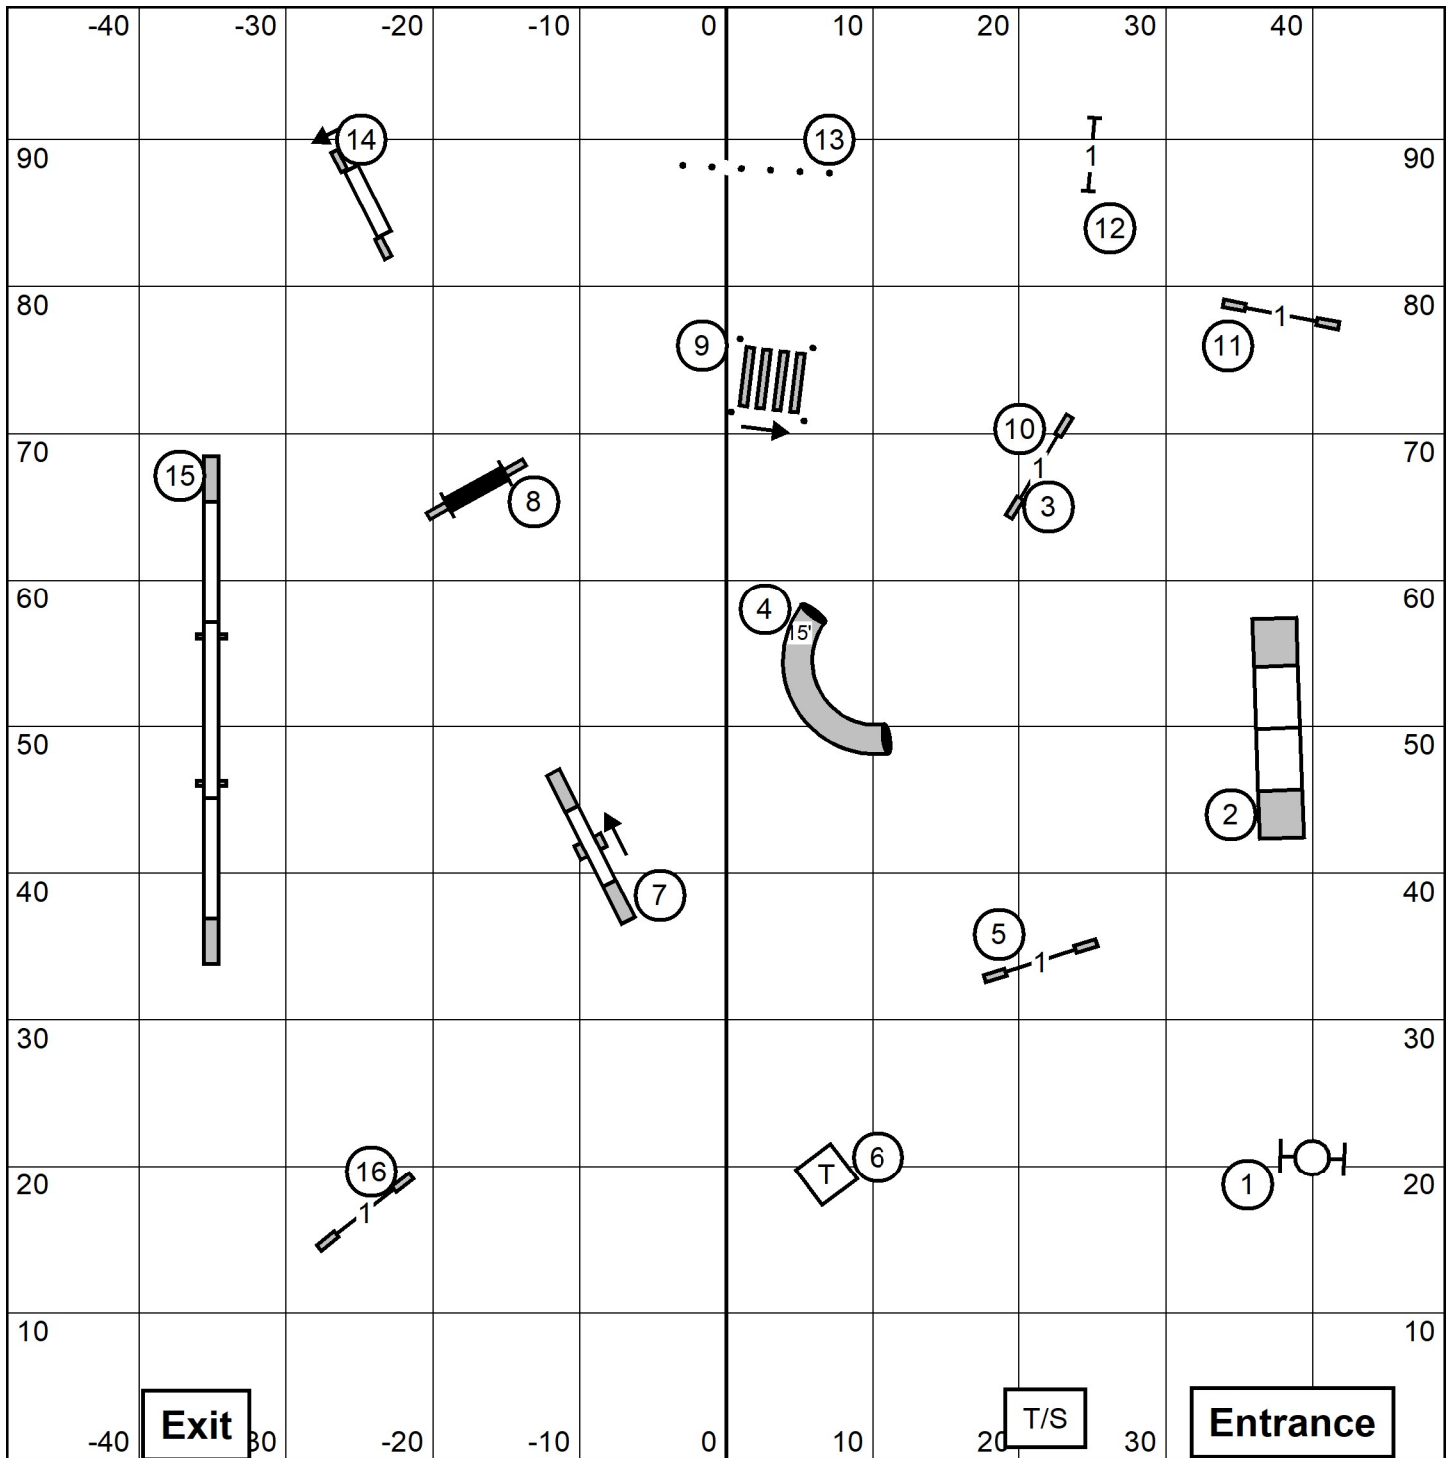

Bell County Kennel Club
 Belton, TX
 July 4, 2024 Thursday

Master/Excellent Standard

Ring 98 X 99 Dirt
 Judge: Linda Syner

Bell County Kennel Club
 Belton, TX
 July 4, 2024 Thursday

Open Standard
 Ring 98 X 99 Dirt
 Judge: Linda Syner

Bell County Kennel Club
 Belton, TX
 July 4, 2024 Thursday

Novice Standard

Ring 98 X 99 Dirt
 Judge: Linda Syner